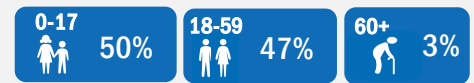

Rwanda

Population of Concern to UNHCR

as of 31 May 2018

Population Figures

Active Total **152,428**
 Refugees **144,709**
 Asylum Seekers (Pending) **7,719**

CoO Breakdown

Age Breakdown

Monthly Registration Trends