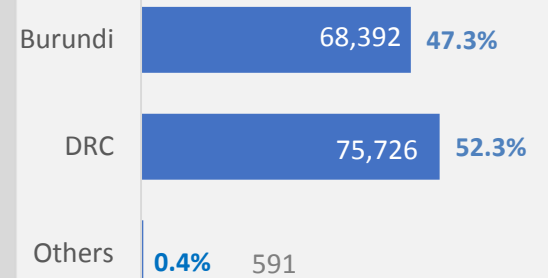

Rwanda

Population of Concern to UNHCR

as of 31 May 2018

Population Figures

Active Total **152,428**
 Refugees **144,709**
 Asylum Seekers (Pending) **7,719**

CoO Breakdown

Age Breakdown

Monthly Registration Trends