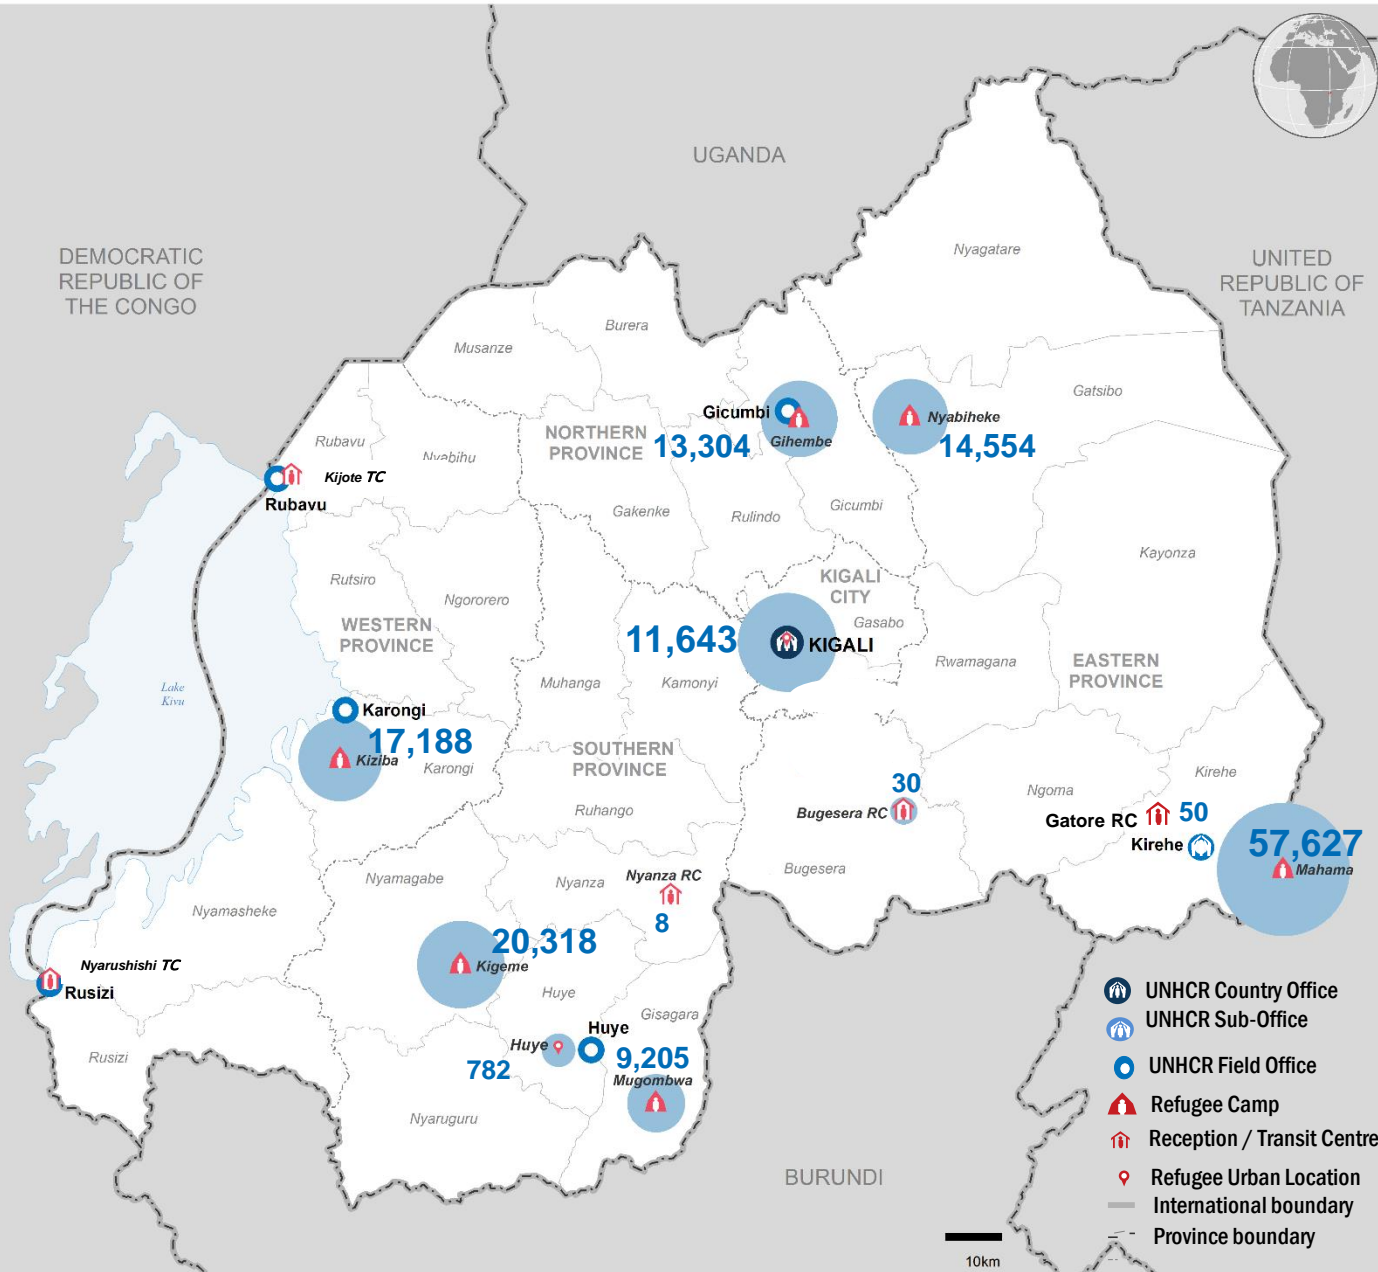

Rwanda

Population of Concern to UNHCR

as of 31 May 2018

Population Figures

Active Total **152,428**
 Refugees **144,709**
 Asylum Seekers (Pending) **7,719**

CoO Breakdown

Age Breakdown

Monthly Registration Trends