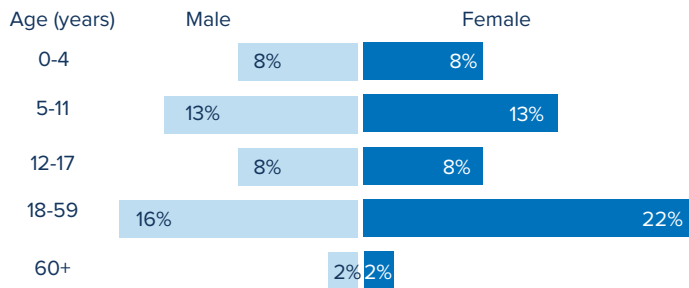

Total number of refugees*	763,144
Pre-Dec 2013 refugees	352,212
Post-Dec 2013 refugees	410,932
Total arrivals in 2018	20,327
Total arrivals in May 2018	2,642

*Additional sources estimate a total of 1.3 million South Sudanese refugees in Sudan; however, data require verification.

POPULATION BY STATE

AGE-GENDER BREAKDOWN **

POPULATION DISTRIBUTION REGISTRATION PROGRESS

**Population distribution statistics are based on biometrically registered individuals only

SCHOOL-AGED CHILDREN (6-17 YRS) **

REPRODUCTIVE-AGED WOMEN/GIRLS (13-49 YRS)**

HOUSEHOLD DISTRIBUTION**

2018 ARRIVALS BY STATE

May 2018 ARRIVALS BY STATE

MONTHLY ARRIVAL TRENDS (2015-2018)

2018 Arrivals: 5,770 (Jan), 4,572 (Feb), 4,348 (Mar), 2,995 (Apr), 2,642 (May)