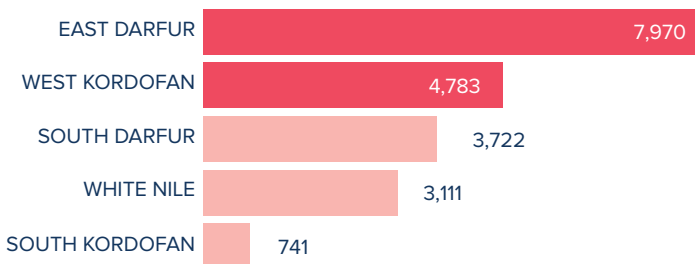

Total number of refugees*	763,144
Pre-Dec 2013 refugees	352,212
Post-Dec 2013 refugees	410,932
Total arrivals in 2018	20,327
Total arrivals in May 2018	2,642

*Additional sources estimate a total of 1.3 million South Sudanese refugees in Sudan; however, data require verification.

POPULATION BY STATE

AGE-GENDER BREAKDOWN **

POPULATION DISTRIBUTION REGISTRATION PROGRESS

**Population distribution statistics are based on biometrically registered individuals only

SCHOOL-AGED CHILDREN (6-17 YRS) **

REPRODUCTIVE-AGED WOMEN/GIRLS (13-49 YRS)**

HOUSEHOLD DISTRIBUTION**

2018 ARRIVALS BY STATE

May 2018 ARRIVALS BY STATE

MONTHLY ARRIVAL TRENDS (2015-2018)

2018 Arrivals: 5,770 (Jan), 4,572 (Feb), 4,348 (Mar), 2,995 (Apr), 2,642 (May)