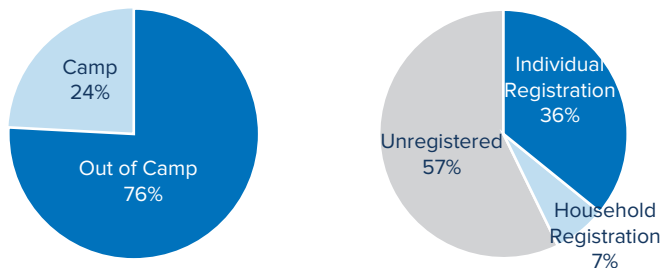

Total number of refugees*	763,144
Pre-Dec 2013 refugees	352,212
Post-Dec 2013 refugees	410,932
Total arrivals in 2018	20,327
Total arrivals in May 2018	2,642

*Additional sources estimate a total of 1.3 million South Sudanese refugees in Sudan; however, data require verification.

POPULATION BY STATE

AGE-GENDER BREAKDOWN **

POPULATION DISTRIBUTION REGISTRATION PROGRESS

**Population distribution statistics are based on biometrically registered individuals only

SCHOOL-AGED CHILDREN (6-17 YRS) **

REPRODUCTIVE-AGED WOMEN/GIRLS (13-49 YRS)**

HOUSEHOLD DISTRIBUTION**

2018 ARRIVALS BY STATE

May 2018 ARRIVALS BY STATE

MONTHLY ARRIVAL TRENDS (2015-2018)

2018 Arrivals: 5,770 (Jan), 4,572 (Feb), 4,348 (Mar), 2,995 (Apr), 2,642 (May)