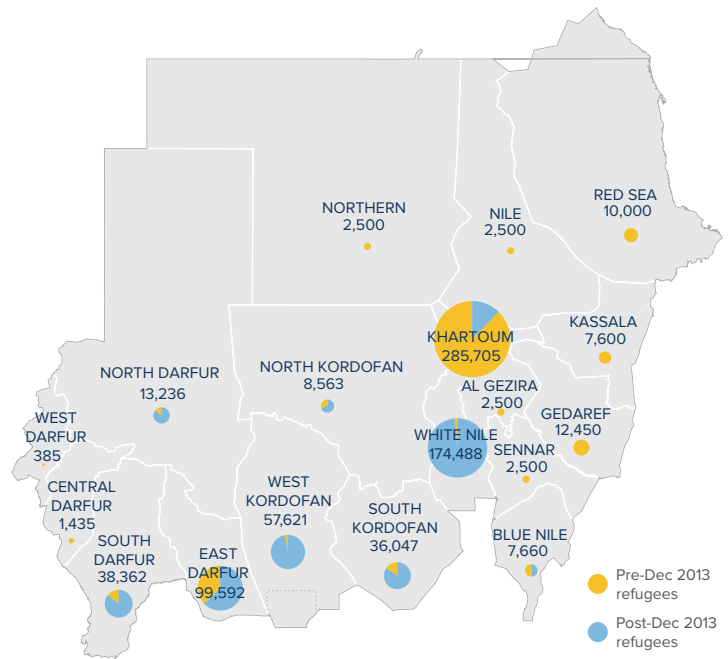

Total number of refugees*	763,144
Pre-Dec 2013 refugees	352,212
Post-Dec 2013 refugees	410,932
Total arrivals in 2018	20,327
Total arrivals in May 2018	2,642

*Additional sources estimate a total of 1.3 million South Sudanese refugees in Sudan; however, data require verification.

POPULATION BY STATE

AGE-GENDER BREAKDOWN **

POPULATION DISTRIBUTION REGISTRATION PROGRESS

**Population distribution statistics are based on biometrically registered individuals only

SCHOOL-AGED CHILDREN (6-17 YRS) **

REPRODUCTIVE-AGED WOMEN/GIRLS (13-49 YRS)**

HOUSEHOLD DISTRIBUTION**

2018 ARRIVALS BY STATE

May 2018 ARRIVALS BY STATE

MONTHLY ARRIVAL TRENDS (2015-2018)

2018 Arrivals: 5,770 (Jan), 4,572 (Feb), 4,348 (Mar), 2,995 (Apr), 2,642 (May)

The boundaries and names shown and the designations used on this map do not imply official endorsement or acceptance by the United Nations.