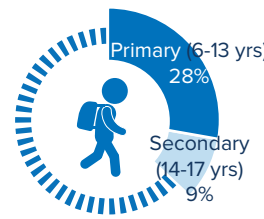

Total number of refugees*	763,144
Pre-Dec 2013 refugees	352,212
Post-Dec 2013 refugees	410,932
Total arrivals in 2018	20,327
Total arrivals in May 2018	2,642

*Additional sources estimate a total of 1.3 million South Sudanese refugees in Sudan; however, data require verification.

POPULATION BY STATE

AGE-GENDER BREAKDOWN **

POPULATION DISTRIBUTION REGISTRATION PROGRESS

**Population distribution statistics are based on biometrically registered individuals only

SCHOOL-AGED CHILDREN (6-17 YRS) **