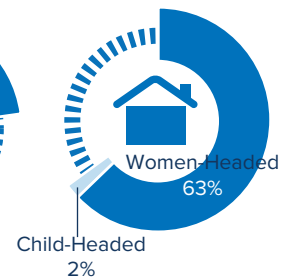

Total number of refugees*	763,144
Pre-Dec 2013 refugees	352,212
Post-Dec 2013 refugees	410,932
Total arrivals in 2018	20,327
Total arrivals in May 2018	2,642

*Additional sources estimate a total of 1.3 million South Sudanese refugees in Sudan; however, data require verification.

POPULATION BY STATE

AGE-GENDER BREAKDOWN **

POPULATION DISTRIBUTION REGISTRATION PROGRESS

**Population distribution statistics are based on biometrically registered individuals only

SCHOOL-AGED CHILDREN (6-17 YRS) **

REPRODUCTIVE-AGED WOMEN/GIRLS (13-49 YRS)**

HOUSEHOLD DISTRIBUTION**

2018 ARRIVALS BY STATE

May 2018 ARRIVALS BY STATE

MONTHLY ARRIVAL TRENDS (2015-2018)

2018 Arrivals: 5,770 (Jan), 4,572 (Feb), 4,348 (Mar), 2,995 (Apr), 2,642 (May)