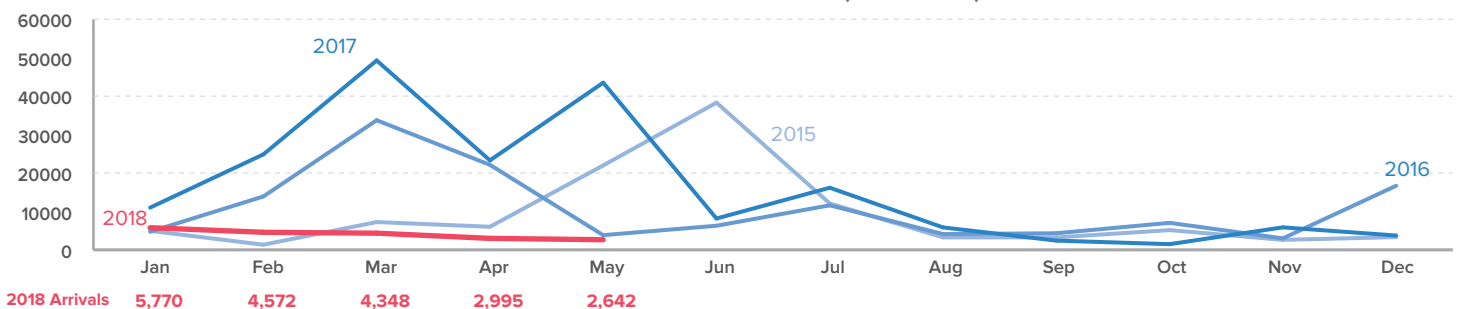

Total number of refugees*	763,144
Pre-Dec 2013 refugees	352,212
Post-Dec 2013 refugees	410,932
Total arrivals in 2018	20,327
Total arrivals in May 2018	2,642

*Additional sources estimate a total of 1.3 million South Sudanese refugees in Sudan; however, data require verification.

REPRODUCTIVE-AGED WOMEN/GIRLS (13-49 YRS)**

HOUSEHOLD DISTRIBUTION**

2018 ARRIVALS BY STATE

May 2018 ARRIVALS BY STATE

MONTHLY ARRIVAL TRENDS (2015-2018)

2018 Arrivals: 5,770 (Jan), 4,572 (Feb), 4,348 (Mar), 2,995 (Apr), 2,642 (May)