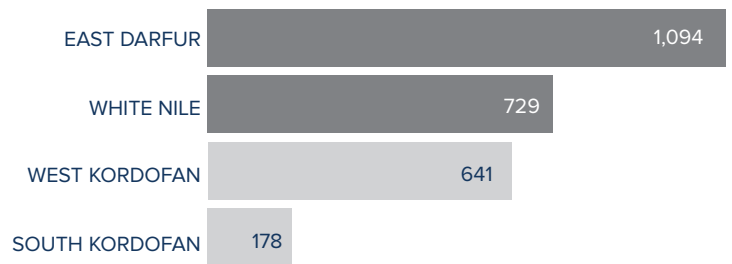

REPRODUCTIVE-AGED WOMEN/GIRLS (13-49 YRS)**

HOUSEHOLD DISTRIBUTION**

2018 ARRIVALS BY STATE

May 2018 ARRIVALS BY STATE

MONTHLY ARRIVAL TRENDS (2015-2018)

2018 Arrivals: 5,770 (Jan), 4,572 (Feb), 4,348 (Mar), 2,995 (Apr), 2,642 (May)