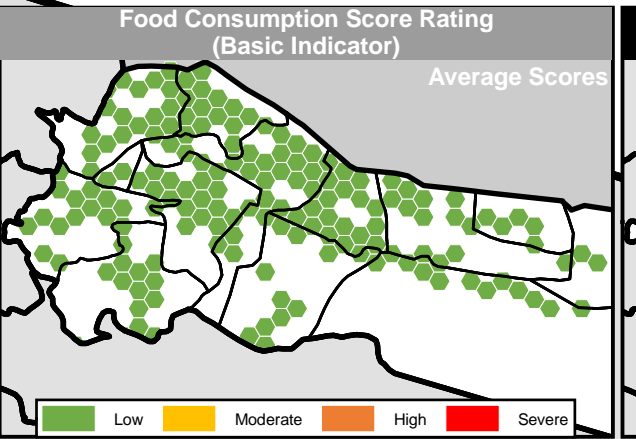

Legend

- Camp/Refugee location
- Low
- Moderate
- High
- Severe

Food Vulnerability

- 1 - 10
- 11 - 50
- 51 - 100
- 101 - 250
- 251 - 500
- 501 - 750
- > 750

Total cases assessed

- Sub-district
- Governorate

Legend

- Camp/Refugee location
- Low
- Moderate
- High
- Severe

Food Vulnerability

Total cases assessed

- 1 - 10
- 11 - 50
- 51 - 100
- 101 - 250
- 251 - 500
- 501 - 750
- > 750

- Sub-district
- Governorate