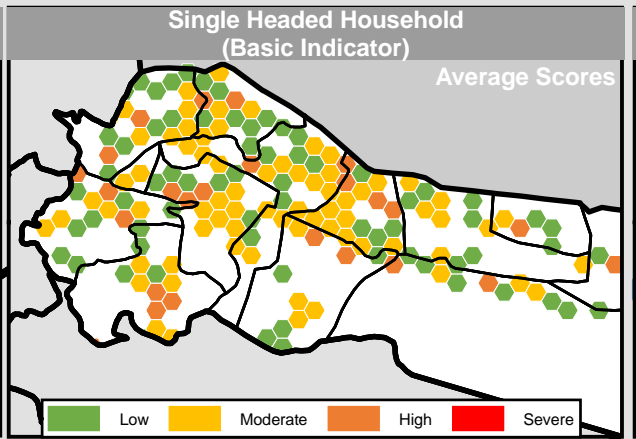

Legend

- Camp/Refugee location
- Low
- Moderate
- High
- Severe

Food Vulnerability

- 1 - 10
- 11 - 50
- 51 - 100
- 101 - 250
- 251 - 500
- 501 - 750
- > 750

Total cases assessed

- Sub-district
- Governorate

Legend

- Camp/Refugee location
- Low
- Moderate
- High
- Severe

Food Vulnerability

Total cases assessed

- 1 - 10
- 11 - 50
- 51 - 100
- 101 - 250
- 251 - 500
- 501 - 750
- > 750

- Sub-district
- Governorate