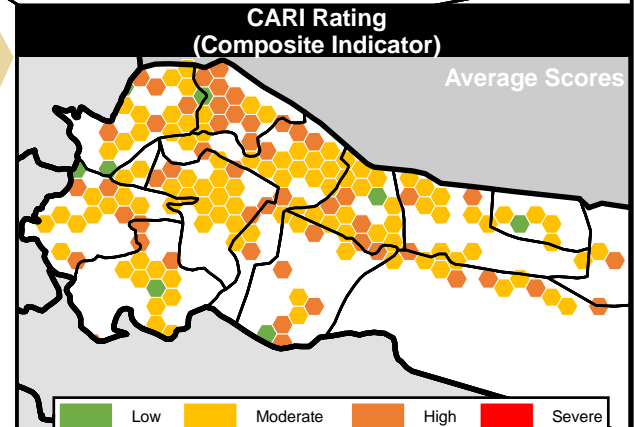

Legend

- Camp/Refugee location
- Low
- Moderate
- High
- Severe

Food Vulnerability

- 1 - 10
- 11 - 50
- 51 - 100
- 101 - 250
- 251 - 500
- 501 - 750
- > 750

Total cases assessed

- Sub-district
- Governorate

Legend

- Camp/Refugee location
- Low
- Moderate
- High
- Severe

Food Vulnerability

Total cases assessed

- 1 - 10
- 11 - 50
- 51 - 100
- 101 - 250
- 251 - 500
- 501 - 750
- > 750

- Sub-district
- Governorate