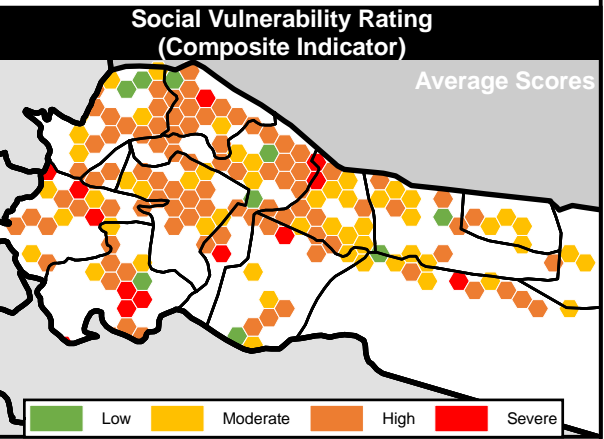

Legend

- Camp/Refugee location
- Low
- Moderate
- High
- Severe

Food Vulnerability

- 1 - 10
- 11 - 50
- 51 - 100
- 101 - 250
- 251 - 500
- 501 - 750
- > 750

Total cases assessed

- Sub-district
- Governorate

Legend

- Camp/Refugee location
- Low
- Moderate
- High
- Severe

Food Vulnerability

Total cases assessed

- 1 - 10
- 11 - 50
- 51 - 100
- 101 - 250
- 251 - 500
- 501 - 750
- > 750

- Sub-district
- Governorate