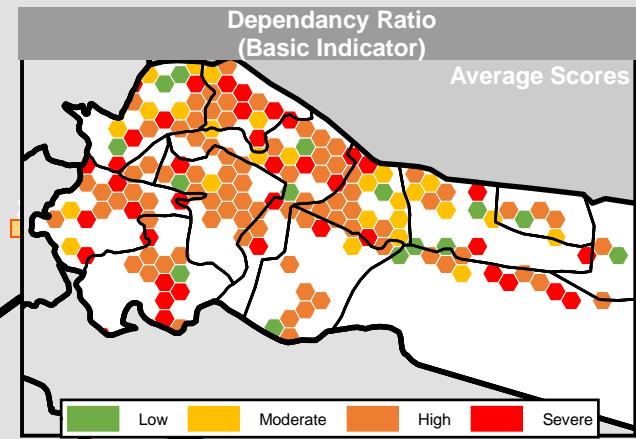

Legend

- Camp/Refugee location
- Low
- Moderate
- High
- Severe

Food Vulnerability

- 1 - 10
- 11 - 50
- 51 - 100
- 101 - 250
- 251 - 500
- 501 - 750
- > 750

Total cases assessed

- Sub-district
- Governorate

Legend

- Camp/Refugee location
- Low
- Moderate
- High
- Severe

Food Vulnerability

Total cases assessed

- 1 - 10
- 11 - 50
- 51 - 100
- 101 - 250
- 251 - 500
- 501 - 750
- > 750

- Sub-district
- Governorate