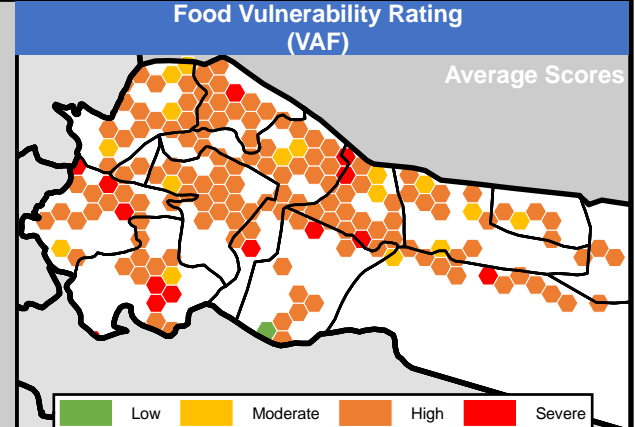

Legend

- Camp/Refugee location
- Low
- Moderate
- High
- Severe

Food Vulnerability

- 1 - 10
- 11 - 50
- 51 - 100
- 101 - 250
- 251 - 500
- 501 - 750
- > 750

Total cases assessed

- Sub-district
- Governorate

Legend

- Camp/Refugee location
- Low
- Moderate
- High
- Severe

Food Vulnerability

Total cases assessed

- 1 - 10
- 11 - 50
- 51 - 100
- 101 - 250
- 251 - 500
- 501 - 750
- > 750

- Sub-district
- Governorate