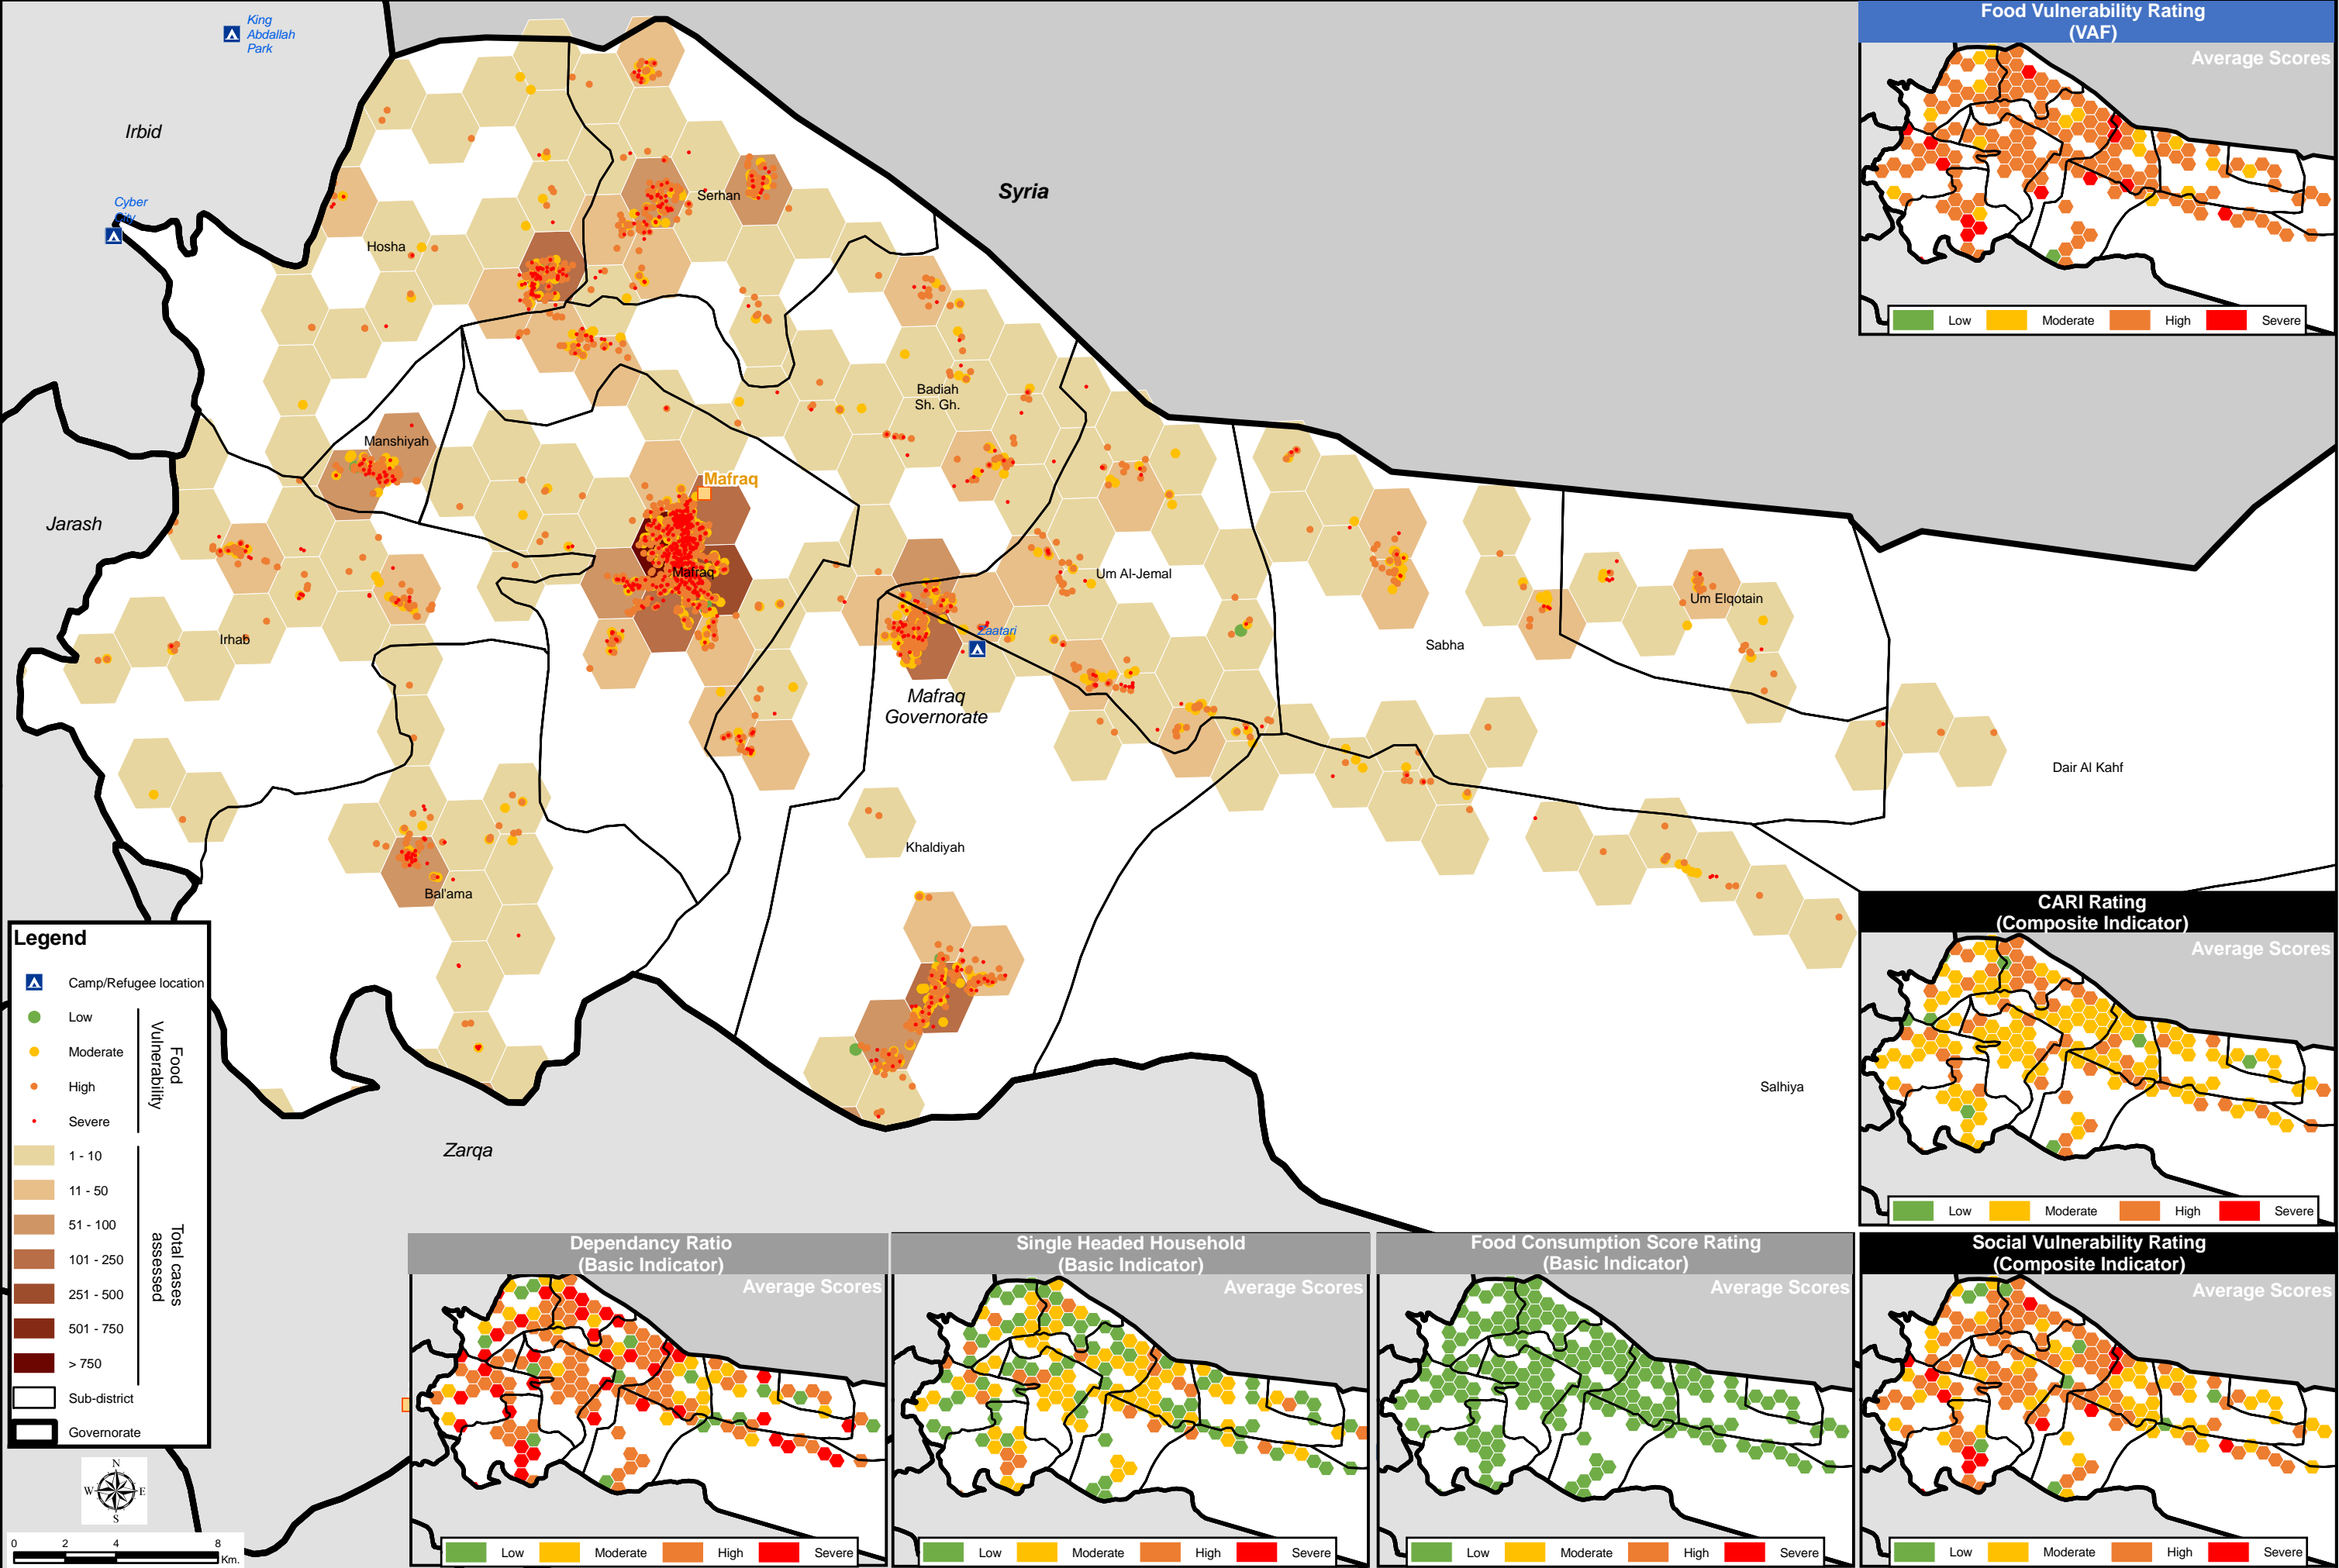

Legend

- Camp/Refugee location
- Low
- Moderate
- High
- Severe

Food Vulnerability

- 1 - 10
- 11 - 50
- 51 - 100
- 101 - 250
- 251 - 500
- 501 - 750
- > 750

Total cases assessed

- Sub-district
- Governorate

Legend

- Camp/Refugee location
- Low
- Moderate
- High
- Severe

Food Vulnerability

Total cases assessed

- 1 - 10
- 11 - 50
- 51 - 100
- 101 - 250
- 251 - 500
- 501 - 750
- > 750

- Sub-district
- Governorate