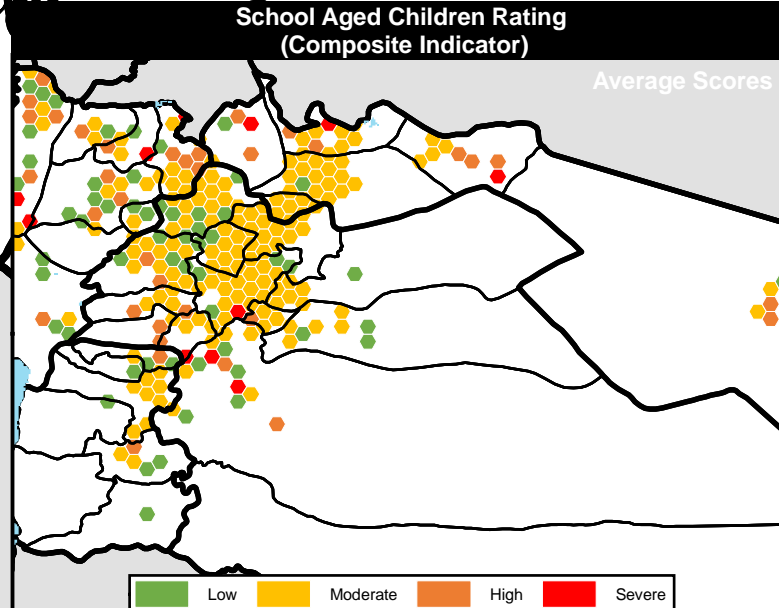

**Legend**

- Camp/Refugee location
- Low
- Moderate
- High
- Severe

**Education Vulnerability**

- 1 - 10
- 11 - 50
- 51 - 100
- 101 - 250
- 251 - 500
- 501 - 750
- > 750

**Total cases assessed**

- Sub-district
- Governorate

# Eastern Region Syrian Refugee Vulnerability

## Education Vulnerability in Mafraq

**Legend**

- Camp/Refugee location
- Low
- Moderate
- High
- Severe

**Education Vulnerability**

**Total cases assessed**

- 1 - 10
- 11 - 50
- 51 - 100
- 101 - 250
- 251 - 500
- 501 - 750
- > 750