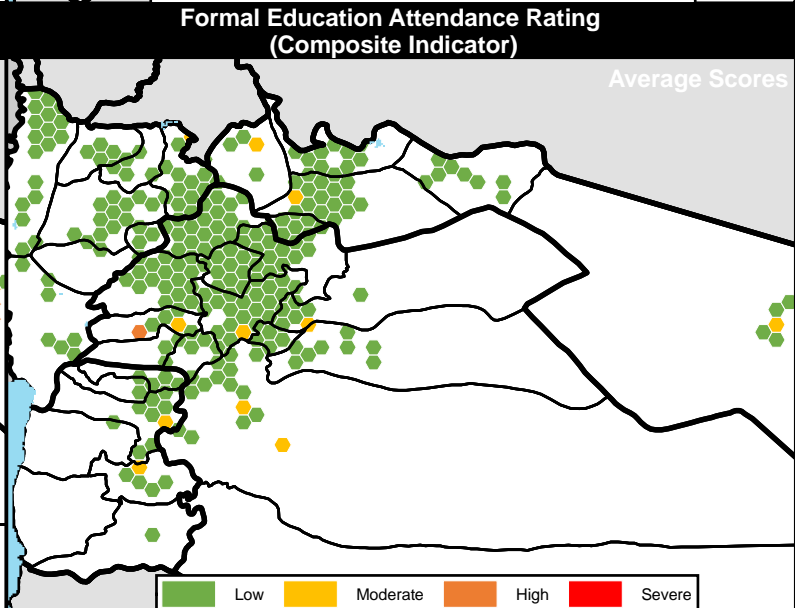

**Legend**

- Camp/Refugee location
- Low
- Moderate
- High
- Severe

**Education Vulnerability**

- 1 - 10
- 11 - 50
- 51 - 100
- 101 - 250
- 251 - 500
- 501 - 750
- > 750

**Total cases assessed**

- Sub-district
- Governorate

# Eastern Region Syrian Refugee Vulnerability

## Education Vulnerability in Mafraq

**Legend**

- Camp/Refugee location
- Low
- Moderate
- High
- Severe

**Education Vulnerability**

**Total cases assessed**

- 1 - 10
- 11 - 50
- 51 - 100
- 101 - 250
- 251 - 500
- 501 - 750
- > 750