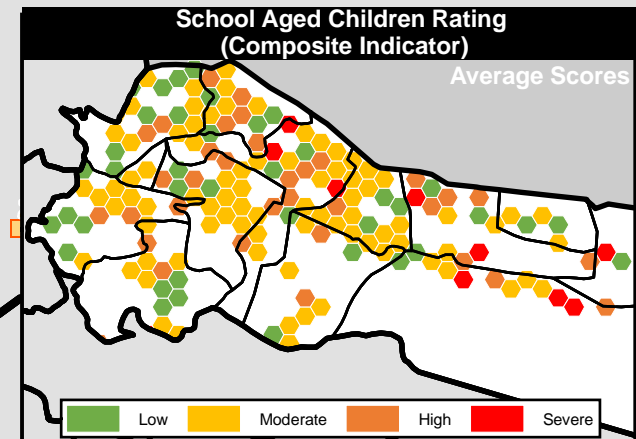

Legend

- Camp/Refugee location
- Low
- Moderate
- High
- Severe

Education Vulnerability

Total cases assessed

- 1 - 10
- 11 - 50
- 51 - 100
- 101 - 250
- 251 - 500
- 501 - 750
- > 750

- Sub-district
- Governorate