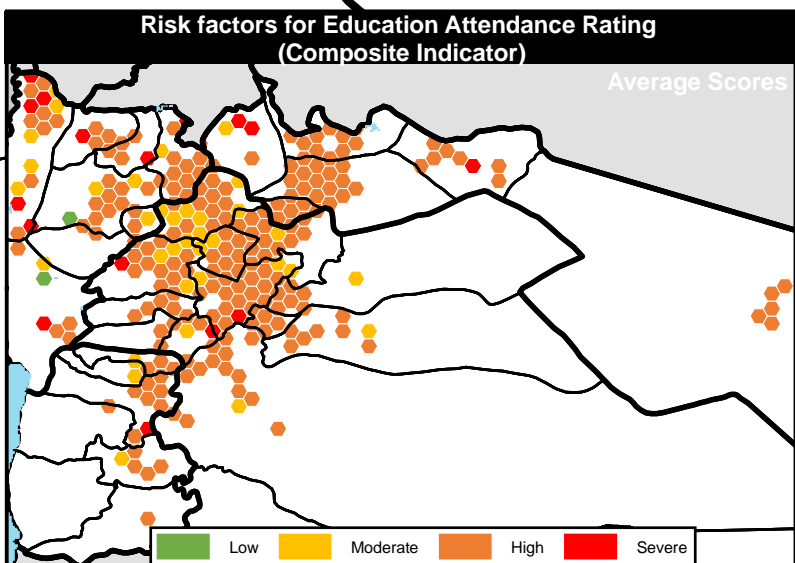

**Legend**

- Camp/Refugee location
- Low
- Moderate
- High
- Severe

**Education Vulnerability**

- 1 - 10
- 11 - 50
- 51 - 100
- 101 - 250
- 251 - 500
- 501 - 750
- > 750

**Total cases assessed**

- Sub-district
- Governorate

# Eastern Region Syrian Refugee Vulnerability

## Education Vulnerability in Mafraq

**Legend**

- Camp/Refugee location
- Low
- Moderate
- High
- Severe

**Education Vulnerability**

**Total cases assessed**

- 1 - 10
- 11 - 50
- 51 - 100
- 101 - 250
- 251 - 500
- 501 - 750
- > 750