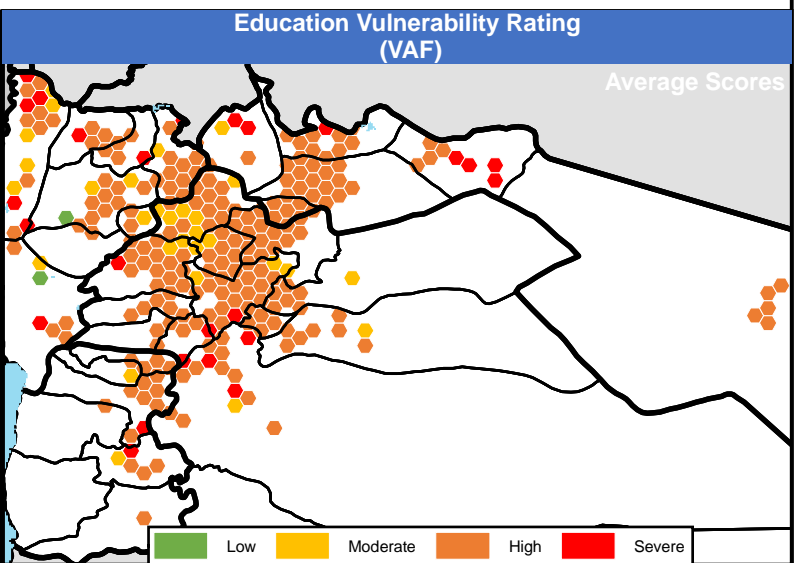

**Legend**

- Camp/Refugee location
- Low
- Moderate
- High
- Severe

**Education Vulnerability**

- 1 - 10
- 11 - 50
- 51 - 100
- 101 - 250
- 251 - 500
- 501 - 750
- > 750

**Total cases assessed**

- Sub-district
- Governorate

# Eastern Region Syrian Refugee Vulnerability

## Education Vulnerability in Mafraq

**Legend**

- Camp/Refugee location
- Low
- Moderate
- High
- Severe

**Education Vulnerability**

**Total cases assessed**

- 1 - 10
- 11 - 50
- 51 - 100
- 101 - 250
- 251 - 500
- 501 - 750
- > 750