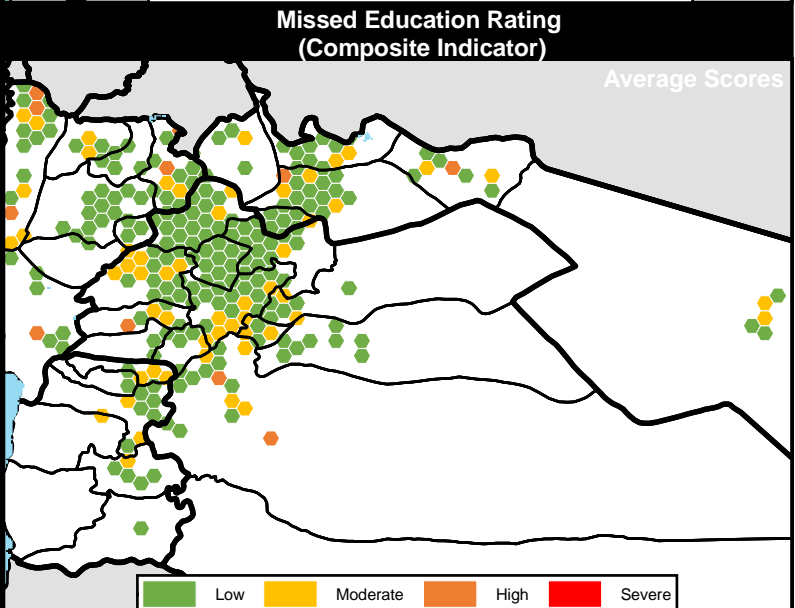

**Legend**

- Camp/Refugee location
- Low
- Moderate
- High
- Severe

**Education Vulnerability**

- 1 - 10
- 11 - 50
- 51 - 100
- 101 - 250
- 251 - 500
- 501 - 750
- > 750

**Total cases assessed**

- Sub-district
- Governorate

# Eastern Region Syrian Refugee Vulnerability

## Education Vulnerability in Mafraq

**Legend**

- Camp/Refugee location
- Low
- Moderate
- High
- Severe

**Education Vulnerability**

**Total cases assessed**

- 1 - 10
- 11 - 50
- 51 - 100
- 101 - 250
- 251 - 500
- 501 - 750
- > 750