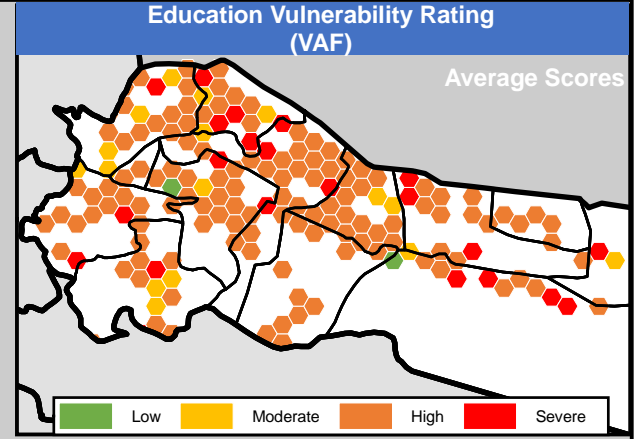

**Legend**

- Camp/Refugee location
- Low
- Moderate
- High
- Severe

**Education Vulnerability**

- 1 - 10
- 11 - 50
- 51 - 100
- 101 - 250
- 251 - 500
- 501 - 750
- > 750

**Total cases assessed**

- Sub-district
- Governorate

# Eastern Region Syrian Refugee Vulnerability

## Education Vulnerability in Mafraq

**Legend**

- Camp/Refugee location
- Low
- Moderate
- High
- Severe

**Education Vulnerability**

**Total cases assessed**

- 1 - 10
- 11 - 50
- 51 - 100
- 101 - 250
- 251 - 500
- 501 - 750
- > 750