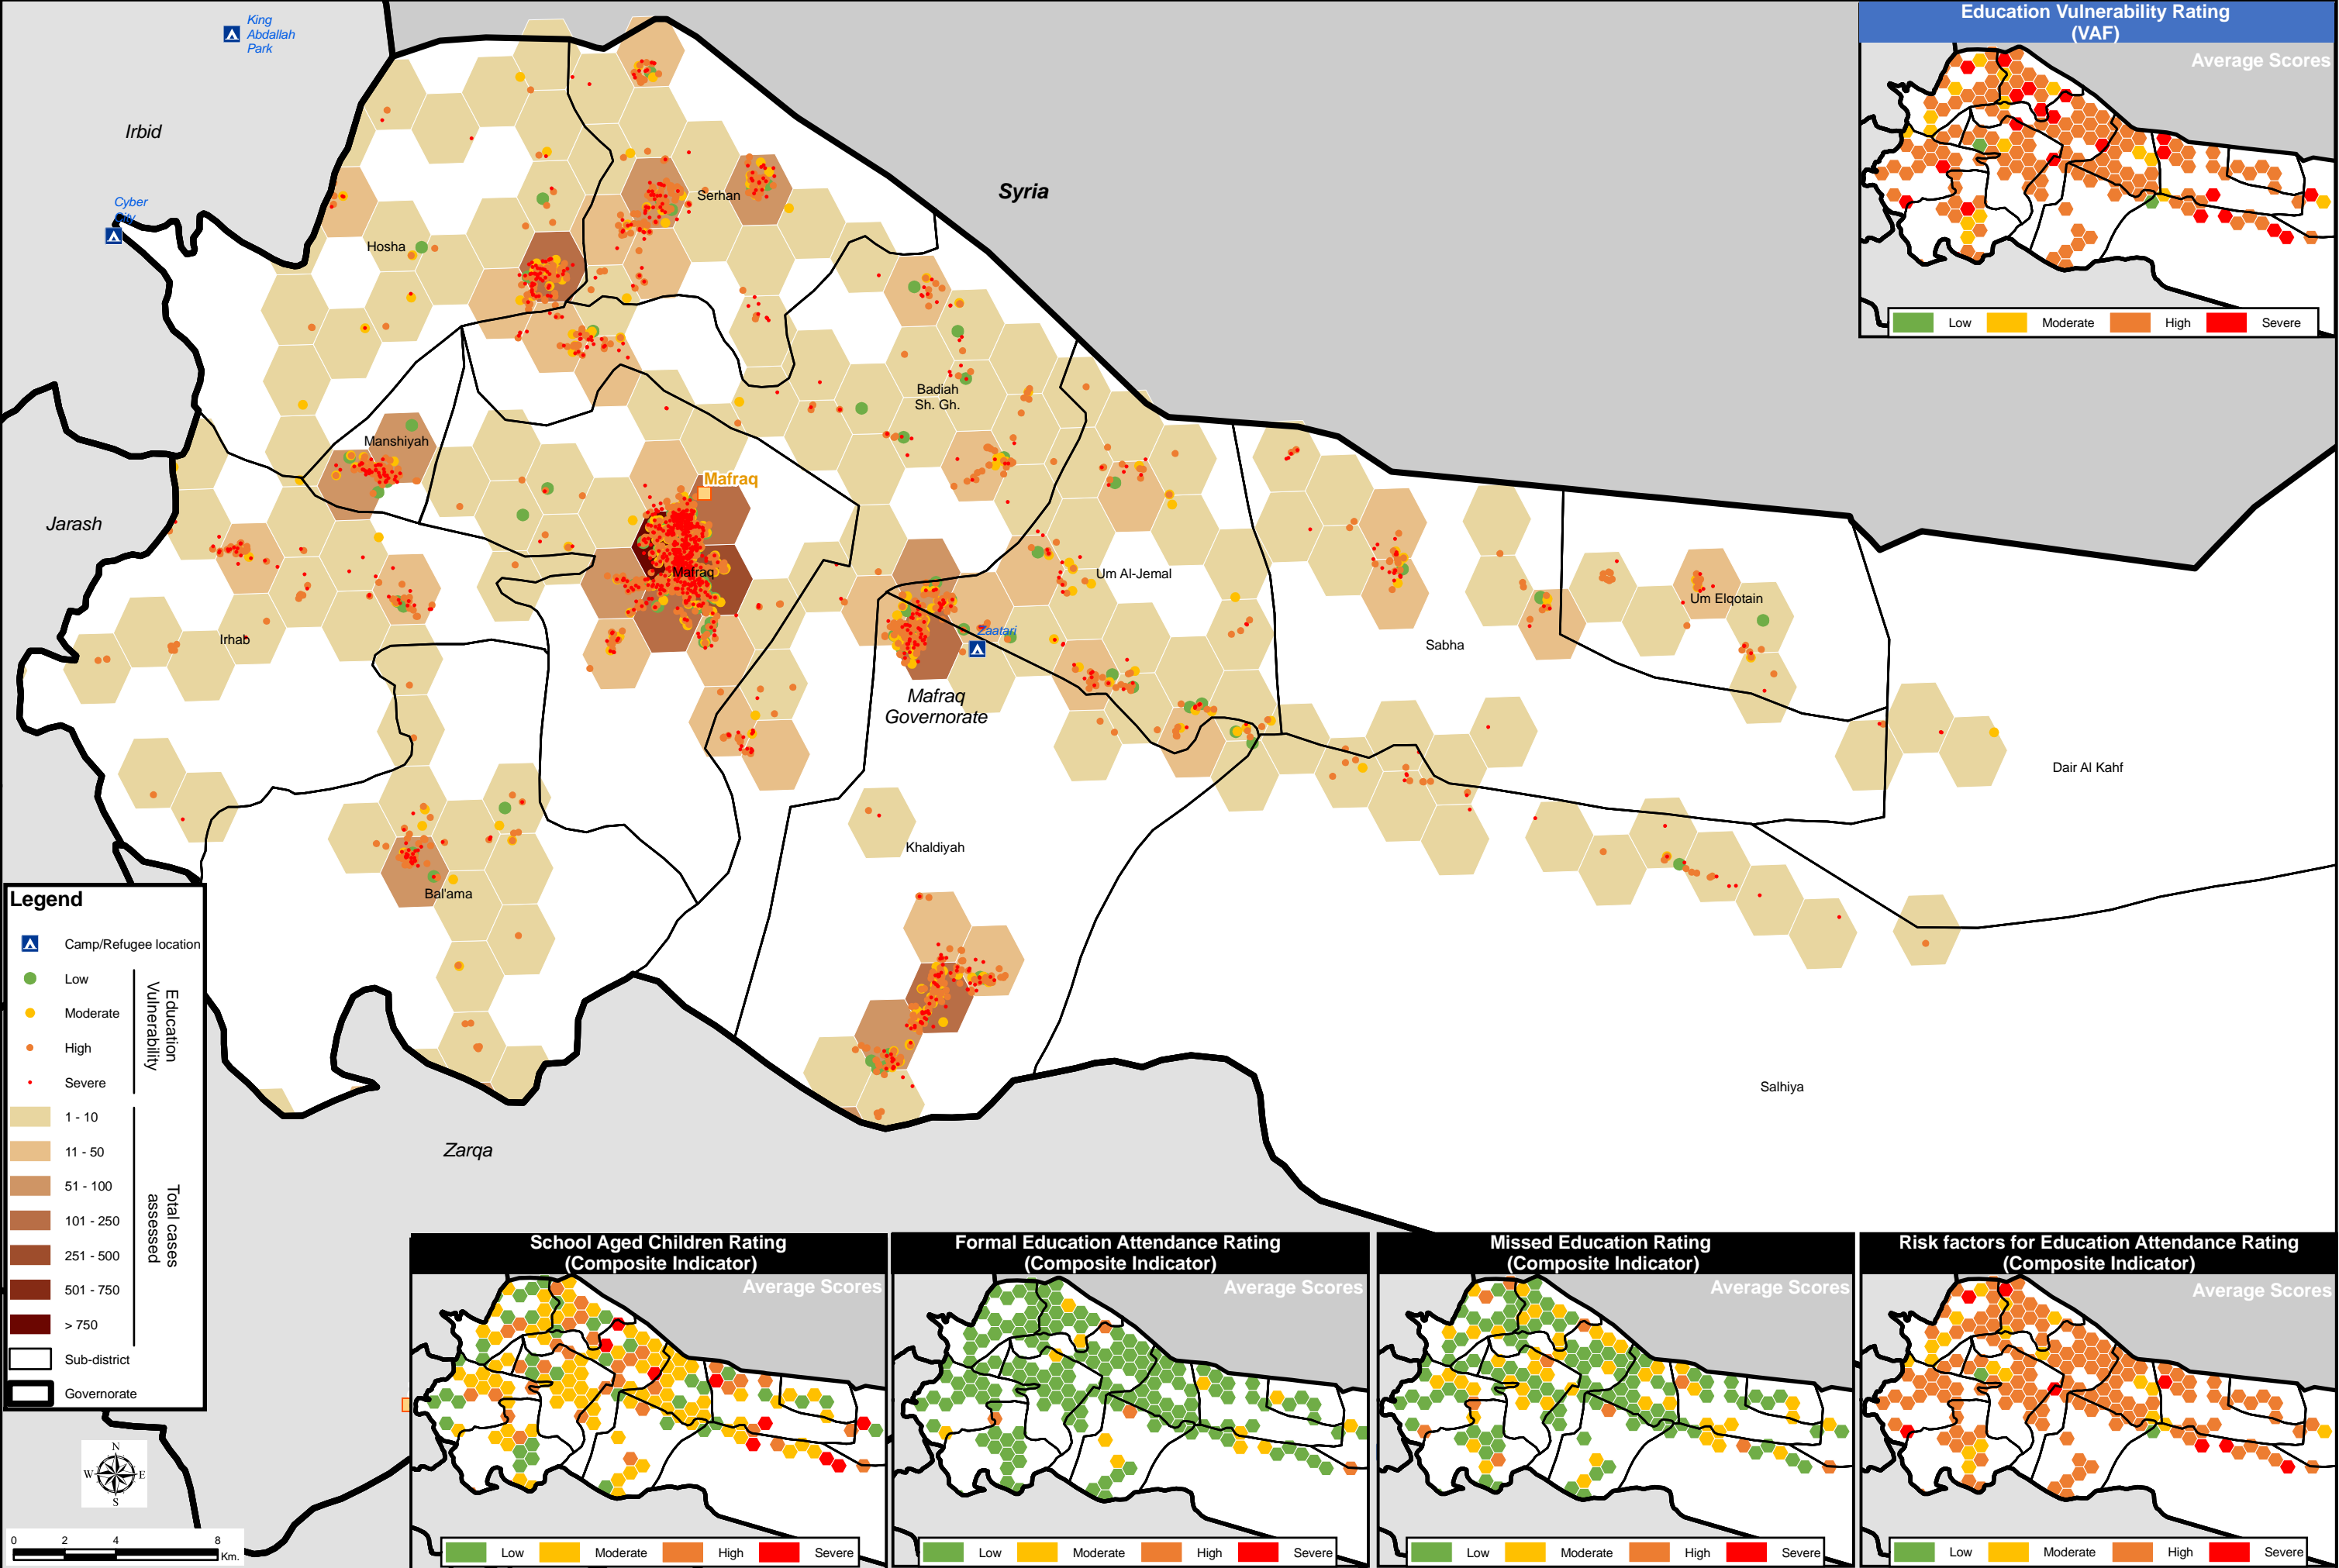

**Legend**

- Camp/Refugee location
- Low
- Moderate
- High
- Severe

**Education Vulnerability**

- 1 - 10
- 11 - 50
- 51 - 100
- 101 - 250
- 251 - 500
- 501 - 750
- > 750

**Total cases assessed**

- Sub-district
- Governorate

# Eastern Region Syrian Refugee Vulnerability

## Education Vulnerability in Mafraq

**Legend**

- Camp/Refugee location
- Low
- Moderate
- High
- Severe

**Education Vulnerability**

**Total cases assessed**

- 1 - 10
- 11 - 50
- 51 - 100
- 101 - 250
- 251 - 500
- 501 - 750
- > 750