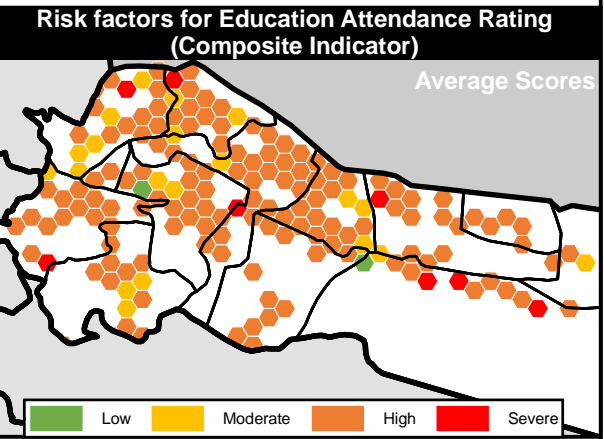

Legend

- Camp/Refugee location
- Low
- Moderate
- High
- Severe

Education Vulnerability

Total cases assessed

- 1 - 10
- 11 - 50
- 51 - 100
- 101 - 250
- 251 - 500
- 501 - 750
- > 750

- Sub-district
- Governorate