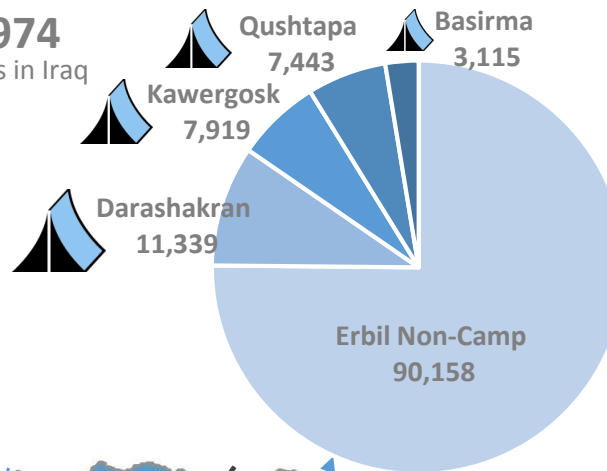

- **Stats:** 244,235 persons (80,191 households)
- **Population in Camps and non-Camps:** 37% (89,604 persons) live in 9 camps & 63% (154,631 persons) in non-camp/urban areas
- **Locations:** 97% (235,891 persons) live in Kurdistan Region – Iraq (KR-I) & 03% (8,344 persons) live in other locations in Iraq

Duhok 83,993
34% of all refugees in Iraq

Erbil 119,974
49% of all refugees in Iraq

Sulaymaniyah 31,924
13% of all refugees in Iraq

Anbar 4,461
2% of all refugees in Iraq
Anbar