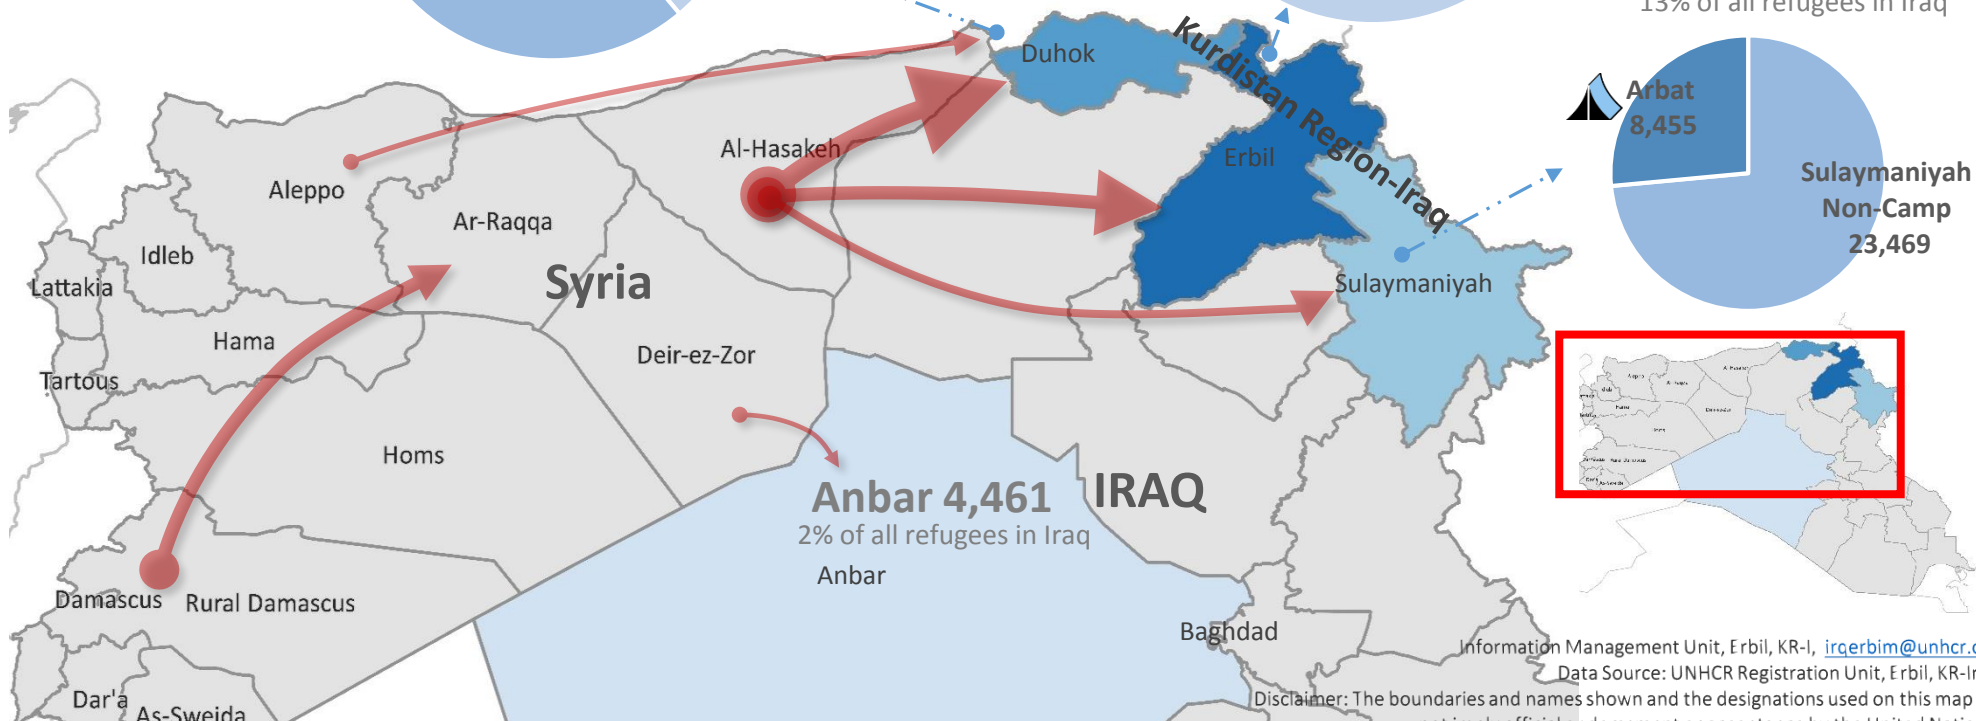

- **Stats:** 244,235 persons (80,191 households)
- **Population in Camps and non-Camps:** 37% (89,604 persons) live in 9 camps & 63% (154,631 persons) in non-camp/urban areas
- **Locations:** 97% (235,891 persons) live in Kurdistan Region – Iraq (KR-I) & 03% (8,344 persons) live in other locations in Iraq

Duhok 83,993
34% of all refugees in Iraq

Erbil 119,974
49% of all refugees in Iraq

Sulaymaniyah 31,924
13% of all refugees in Iraq

Anbar 4,461
2% of all refugees in Iraq
Anbar