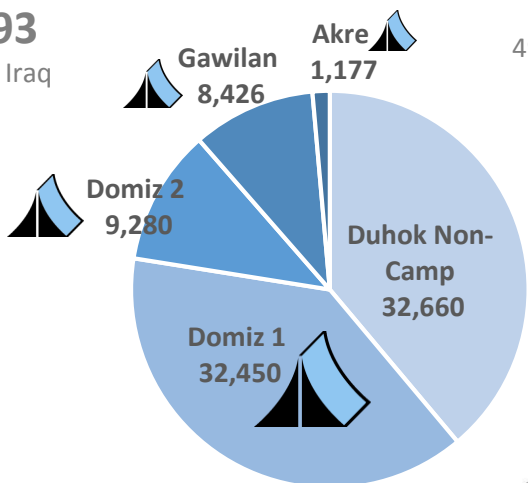

- **Stats:** 244,235 persons (80,191 households)
- **Population in Camps and non-Camps:** 37% (89,604 persons) live in 9 camps & 63% (154,631 persons) in non-camp/urban areas
- **Locations:** 97% (235,891 persons) live in Kurdistan Region – Iraq (KR-I) & 03% (8,344 persons) live in other locations in Iraq

Duhok 83,993
34% of all refugees in Iraq

Erbil 119,974
49% of all refugees in Iraq

Sulaymaniyah 31,924
13% of all refugees in Iraq

Anbar 4,461
2% of all refugees in Iraq
Anbar