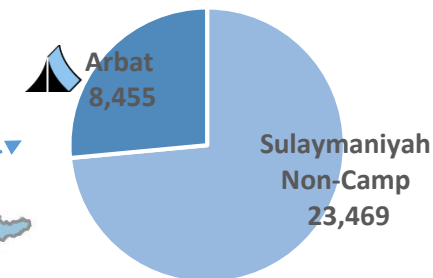

- **Stats:** 244,235 persons (80,191 households)
- **Population in Camps and non-Camps:** 37% (89,604 persons) live in 9 camps & 63% (154,631 persons) in non-camp/urban areas
- **Locations:** 97% (235,891 persons) live in Kurdistan Region – Iraq (KR-I) & 03% (8,344 persons) live in other locations in Iraq

Duhok 83,993
34% of all refugees in Iraq

Erbil 119,974
49% of all refugees in Iraq

Sulaymaniyah 31,924
13% of all refugees in Iraq

Anbar 4,461
2% of all refugees in Iraq
Anbar