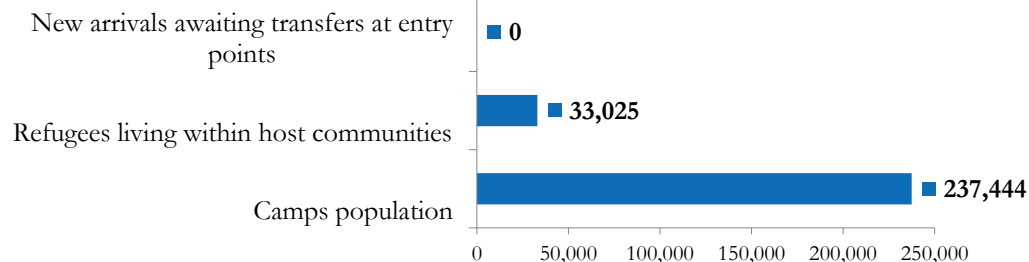

South Sudanese refugee population in Gambella (as of 26-February-2016)

Refugee population Breakdown

270,469*
TOTAL GAMBELLA POPULATION

Camps population

Camp Names	Children (age <18 yrs)		Adults (age >=18 yrs)		Total	%
	Males	Females	Males	Females		
Pugnido	21,553	20,218	6,599	14,551	62,921	26%
Tierkidi	18,657	18,025	4,343	12,355	53,380	22%
Kule	15,566	14,891	6,399	11,595	48,451	20%
Okugo	2,358	2,191	1,028	2,123	7,700	3%
Jewi	17,892	17,199	2,607	10,788	48,486	20%
Pugnido II	5,848	5,436	1,378	3,844	16,506	7%
TOTAL	81,874	77,960	22,354	55,256	237,444	100%
	159,834		77,610			
%	67%		33%			