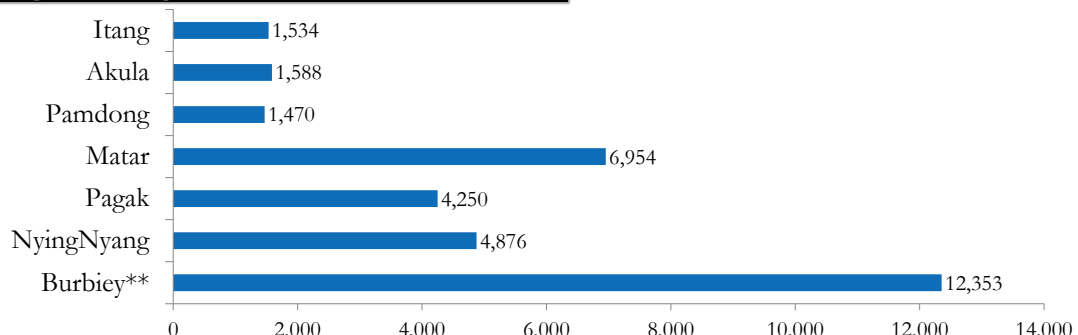

South Sudanese refugee population in Gambella (as of 26-February-2016)

Refugee population Breakdown

270,469*
TOTAL GAMBELLA POPULATION

Camps population

Camp Names	Children (age <18 yrs)		Adults (age >=18 yrs)		Total	%
	Males	Females	Males	Females		
Pugnido	21,553	20,218	6,599	14,551	62,921	26%
Tierkidi	18,657	18,025	4,343	12,355	53,380	22%
Kule	15,566	14,891	6,399	11,595	48,451	20%
Okugo	2,358	2,191	1,028	2,123	7,700	3%
Jewi	17,892	17,199	2,607	10,788	48,486	20%
Pugnido II	5,848	5,436	1,378	3,844	16,506	7%
TOTAL	81,874	77,960	22,354	55,256	237,444	100%
	159,834		77,610			
%	67%		33%			

TOTAL CAMPS POPULATION
237,444
 persons

AVERAGE FAMILY SIZE
4

Refugees living within host communities

New arrivals awaiting transfers

Refugees living within host communities
33,025
 persons

New arrivals awaiting transfers to camps
0
 persons

* - In addition to 270,469 South Sudanese refugees in Gambella region, there are 11,174 refugees at the camps in Assosa [Breakdown: Pre 15th Dec 2013 = 6,129; Post 15th Dec 2013 = 5,045]. The total Gambella population includes 48,455 refugees who arrived pre 15-Dec-2013.