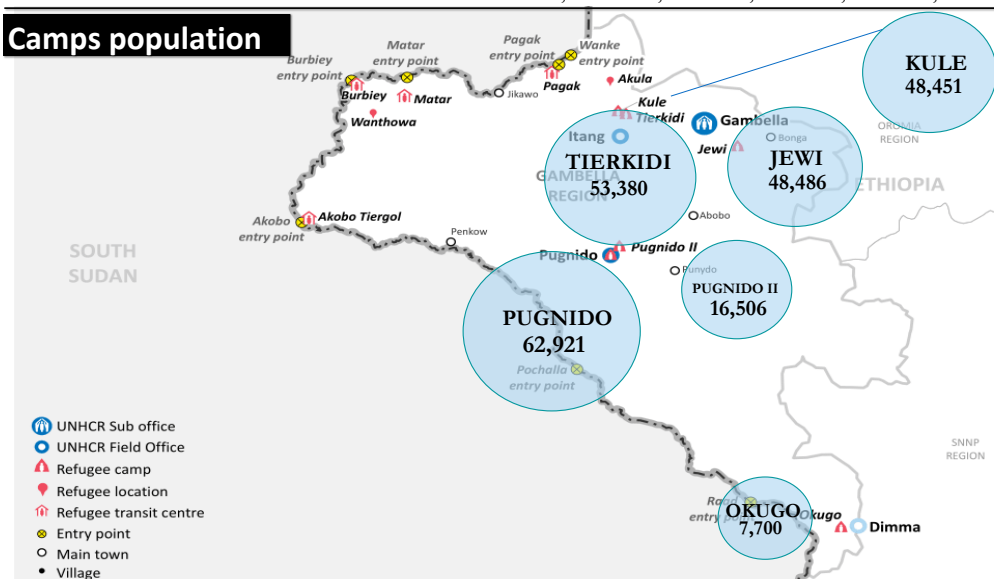

South Sudanese refugee population in Gambella (as of 26-February-2016)

Refugee population Breakdown

270,469*
TOTAL GAMBELLA POPULATION

Camps population

Camp Names	Children (age <18 yrs)		Adults (age >=18 yrs)		Total	%
	Males	Females	Males	Females		
Pugnido	21,553	20,218	6,599	14,551	62,921	26%
Tierkidi	18,657	18,025	4,343	12,355	53,380	22%
Kule	15,566	14,891	6,399	11,595	48,451	20%
Okugo	2,358	2,191	1,028	2,123	7,700	3%
Jewi	17,892	17,199	2,607	10,788	48,486	20%
Pugnido II	5,848	5,436	1,378	3,844	16,506	7%
TOTAL	81,874	77,960	22,354	55,256	237,444	100%
	159,834		77,610			
%	67%		33%			

TOTAL CAMPS POPULATION
237,444
 persons

AVERAGE FAMILY SIZE
4

Refugees living within host communities

New arrivals awaiting transfers

Refugees living within host communities
33,025
 persons

New arrivals awaiting transfers to camps
0
 persons

* - In addition to 270,469 South Sudanese refugees in Gambella region, there are 11,174 refugees at the camps in Assosa [Breakdown: Pre 15th Dec 2013 = 6,129; Post 15th Dec 2013 = 5,045]. The total Gambella population includes 48,455 refugees who arrived pre 15-Dec-2013.

** - Interviews with some refugees indicate that those with large livestock herds as well as traders and other categories were unwilling to move from border entry locations.