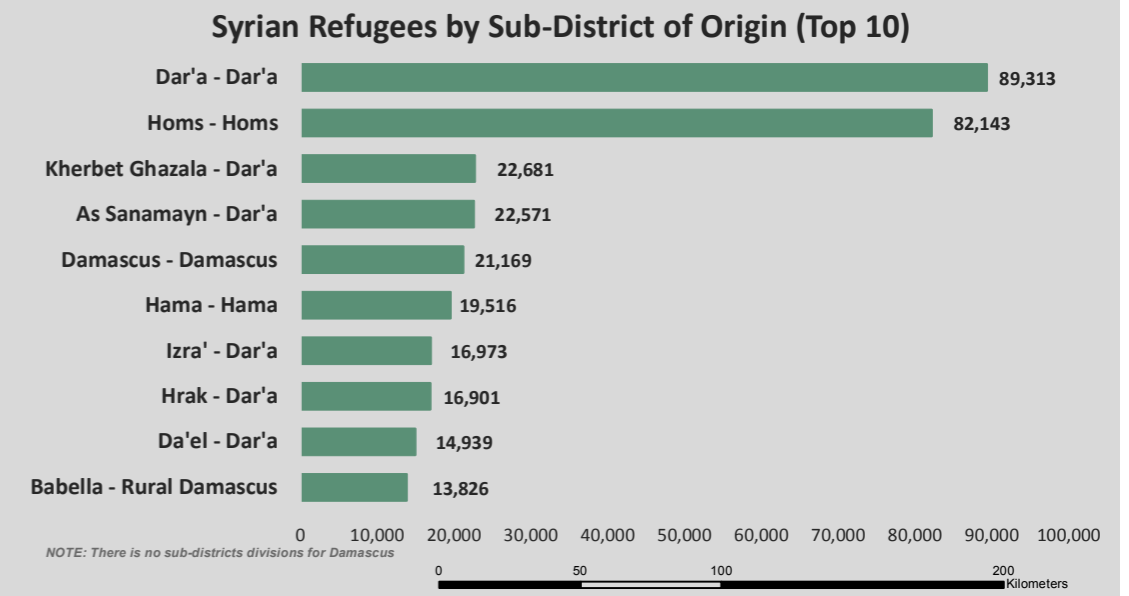

Syrian Refugees in Jordan by Origin (Sub - District Level)

by end of March 2018

Total Number of Syrian Refugees in Jordan by the end of March 2018 is:
660,935 Individuals

--- Armistice Demarcation Line
- - - Boundary of former Palestine Mandate
- - - International Boundary

Syrian Refugees by Origin (Sub-District)

- 1 - 100
- 101 - 1,000
- 1,001 - 5,000
- 5,001 - 10,000
- 10,001 - 50,000
- 50,001 - 89,313