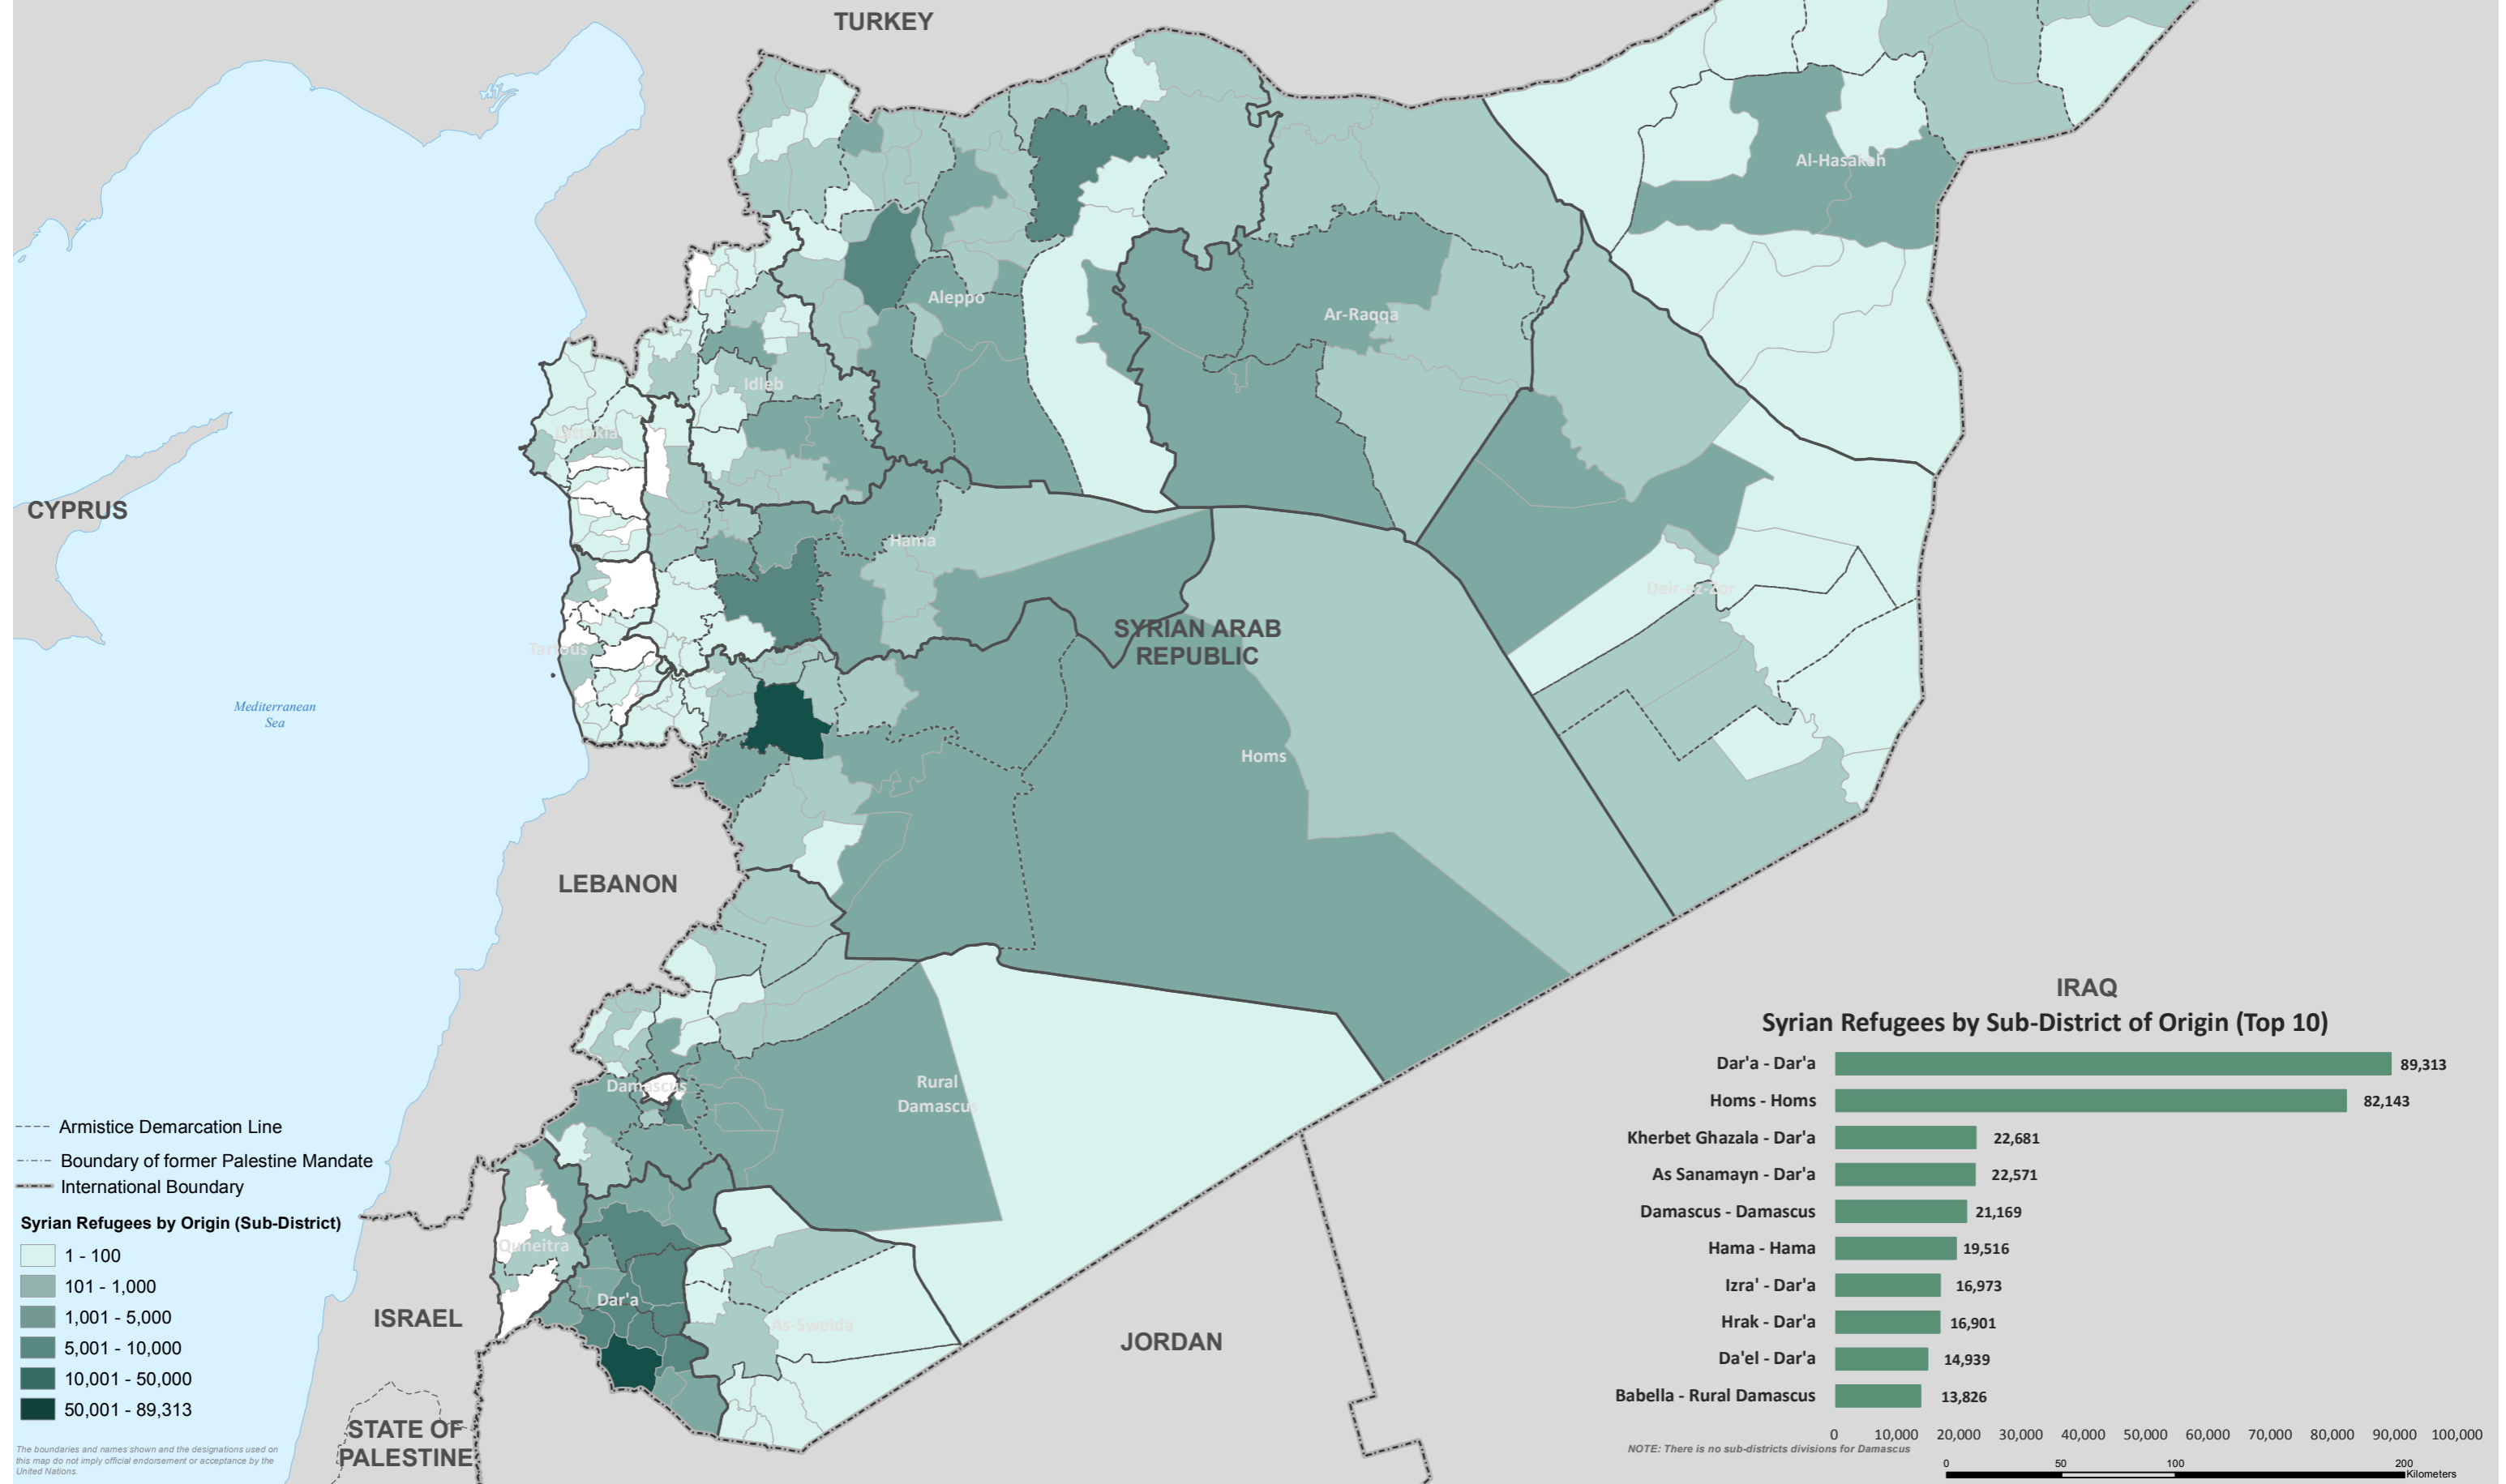

Syrian Refugees in Jordan by Origin (Sub - District Level)

by end of March 2018

Total Number of Syrian Refugees in Jordan by the end of March 2018 is:
660,935 Individuals

--- Armistice Demarcation Line
- - - Boundary of former Palestine Mandate
- - - International Boundary

Syrian Refugees by Origin (Sub-District)

- 1 - 100
- 101 - 1,000
- 1,001 - 5,000
- 5,001 - 10,000
- 10,001 - 50,000
- 50,001 - 89,313