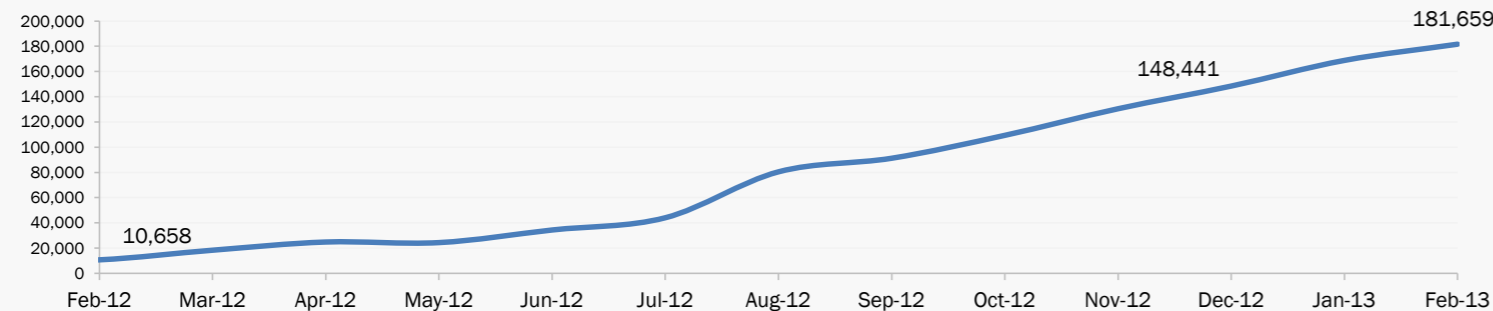

Total number of Syrians in Turkey under Temporary Protection	281,659
Official Population in Camps in Turkey	181,659
Estimated Number of Syrians Living in Urban Areas	100,000
Total Number of Arrivals since April 2011	356,495

Number of Syrians by Province

The number of Syrians living in the Urban Area are not included

Age & Gender of Registered Syrian Refugees

Population Trends

Highlights

- On 14 Feb 2013, the Government Agency for Disaster Management AFAD reported that the total number of Syrians registered in 17 camps in Turkey is 181,659 persons including 187 Syrians who are undergoing medical treatment in hospitals. This is a very slight decrease than the day before. The estimated number of non-camp Syrians in Turkey is estimated to be minimum 100,000 people, bringing the total population of Syrians in Turkey falling within the temporary protection regime to be 281,659 people.
- During the last 24 hrs. (13-14 Feb) 217 Syrians were admitted from the borders while 287 Syrians returned to Syria voluntarily.
- UNHCR Field Team was informed by the camp officials 350 Syrians are accommodated in Nizip camp 2. This group includes new arrivals as well as people who have been temporarily accommodated in public places in Nizip town.
- During the visits to Islahiye camp, and meetings with the local authorities, UNHCR Teams were informed that the expansion of Islahiye camp is also being considered to increase the capacity up to 15,000. Reportedly while the construction of additional container sites in Kilis/Elbeyli, Osmaniye/Duzici two more camp sites are also being considered, the authorities are working on identification of available space/land.
- During the meetings with the local authorities, UNHCR Field teams were assured by authorities that the Government of Turkey will continue to keep its open border policy to the Syrians seeking international protection and that it expects the UN's support to the Government of Turkey be increased.