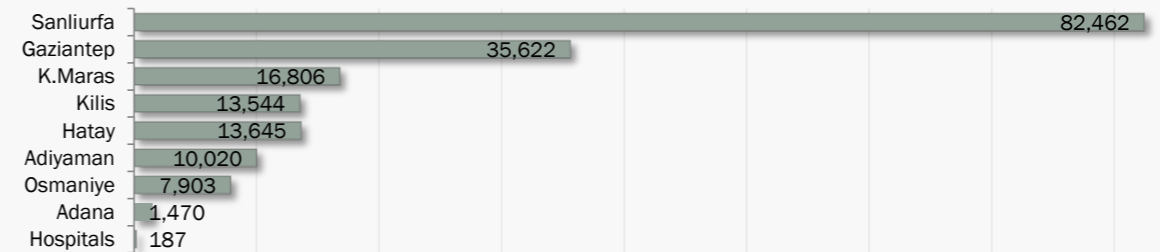

Total number of Syrians in Turkey under Temporary Protection	281,659
Official Population in Camps in Turkey	181,659
Estimated Number of Syrians Living in Urban Areas	100,000
Total Number of Arrivals since April 2011	356,495

Number of Syrians by Province

The number of Syrians living in the Urban Area are not included

Age & Gender of Registered Syrian Refugees

Population Trends

Highlights

- On 14 Feb 2013, the Government Agency for Disaster Management AFAD reported that the total number of Syrians registered in 17 camps in Turkey is 181,659 persons including 187 Syrians who are undergoing medical treatment in hospitals. This is a very slight decrease than the day before. The estimated number of non-camp Syrians in Turkey is estimated to be minimum 100,000 people, bringing the total population of Syrians in Turkey falling within the temporary protection regime to be 281,659 people.
- During the last 24 hrs. (13-14 Feb) 217 Syrians were admitted from the borders while 287 Syrians returned to Syria voluntarily.
- UNHCR Field Team was informed by the camp officials 350 Syrians are accommodated in Nizip camp 2. This group includes new arrivals as well as people who have been temporarily accommodated in public places in Nizip town.
- During the visits to Islahiye camp, and meetings with the local authorities, UNHCR Teams were informed that the expansion of Islahiye camp is also being considered to increase the capacity up to 15,000. Reportedly while the construction of additional container sites in Kilis/Elbeyli, Osmaniye/Duzici two more camp sites are also being considered, the authorities are working on identification of available space/land.
- During the meetings with the local authorities, UNHCR Field teams were assured by authorities that the Government of Turkey will continue to keep its open border policy to the Syrians seeking international protection and that it expects the UN's support to the Government of Turkey be increased.