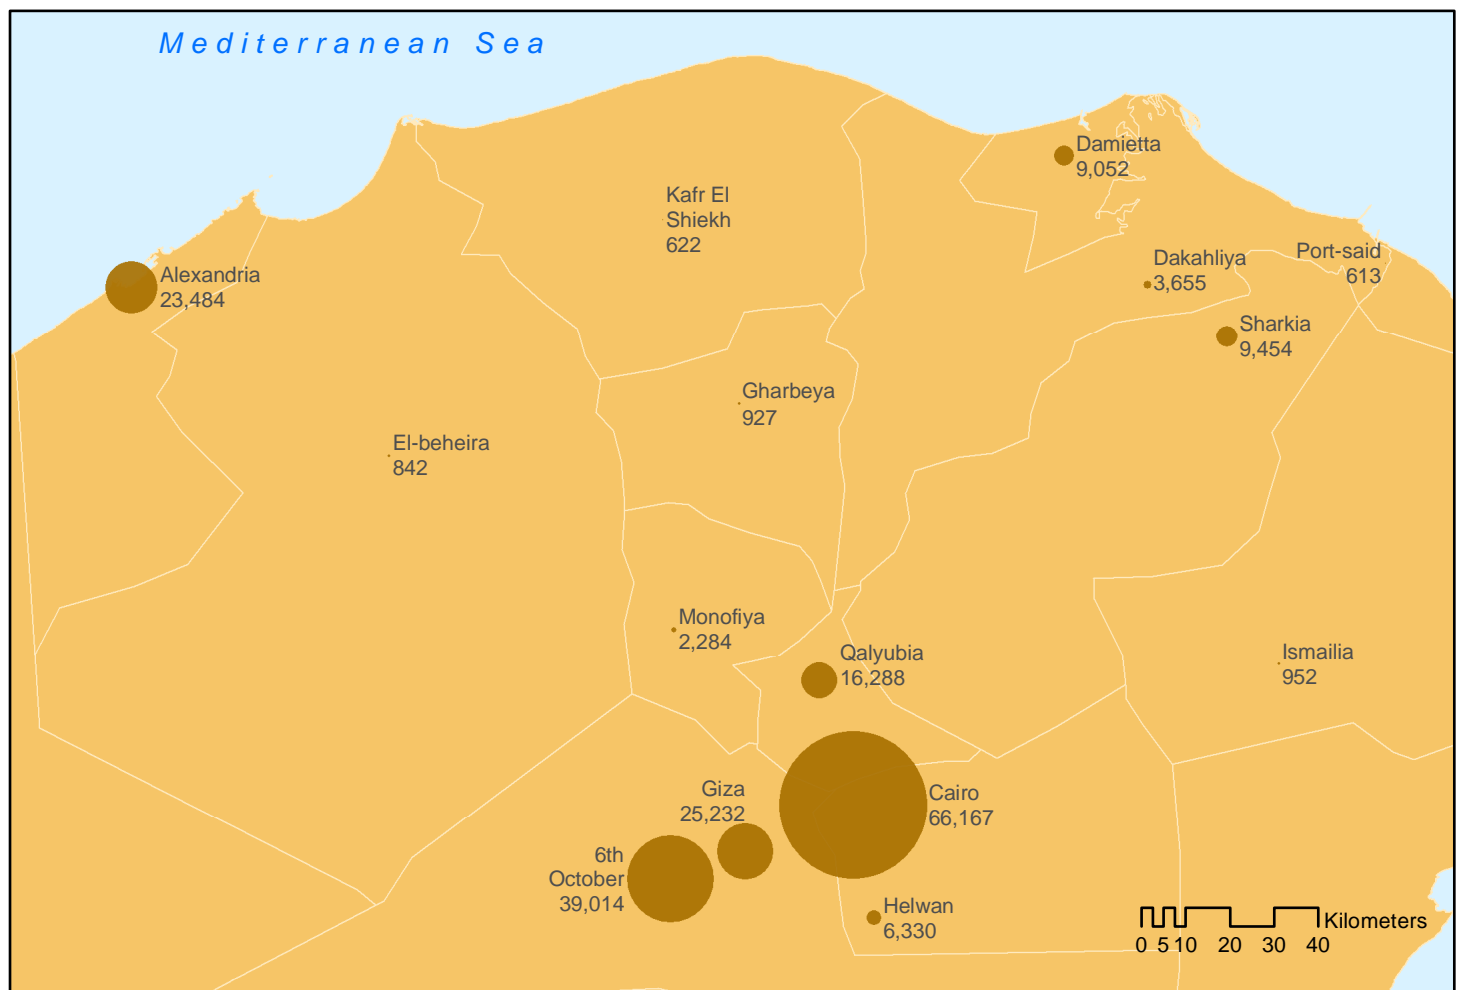

UNHCR Egypt Monthly Statistical Report

as of 31 May 2017

Total Population **208,968**

Asylum Seekers* **173,127**

Refugees **35,841**

Syrians 125,062 **Other Nationalities 83,906**

BREAKDOWN BY COUNTRY OF ORIGIN

TOTAL **ASYLUM SEEKERS** **REFUGEES**

SYRIA 125,062
119,784 5,278

ERITREA 9,122
7,304 1,818

SUDAN 34,651
19,156 15,495

SOUTH SUDAN 7,464
4,020 3,444

ETHIOPIA 13,270
11,508 1,762

OTHERS (59 Countries) 19,399
11,355 8,044

TOTAL IN 2017

ARRIVAL 10,367
SYRIANS 6,251
OTHER NATIONALITIES 4,116

REGISTERED 24,153
SYRIANS 12,163
OTHER NATIONALITIES 11,990

* All Syrians who have approached UNHCR Egypt after 2011 are registered as asylum seekers and do not undergo refugee status determination but are considered as Refugees

The boundaries and names show and the designations used on this map do not imply official endorsement or acceptance by the United Nations

Publishing Date: 1 June 2017 Sources: UNHCR proGres database Author: UNHCR EGYPT, ODM Feedback: arecaadm@unhcr.org