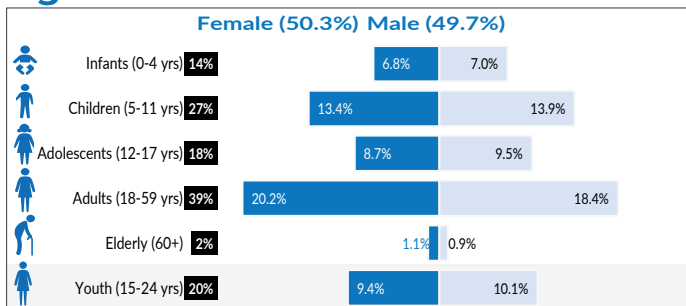

ETHIOPIA

Refugees and Asylum-seekers

as of 31 May 2018

Age/Gender breakdown

Breakdown by nationality

New arrivals trends by location | 2018

Arrivals | 12 months trends