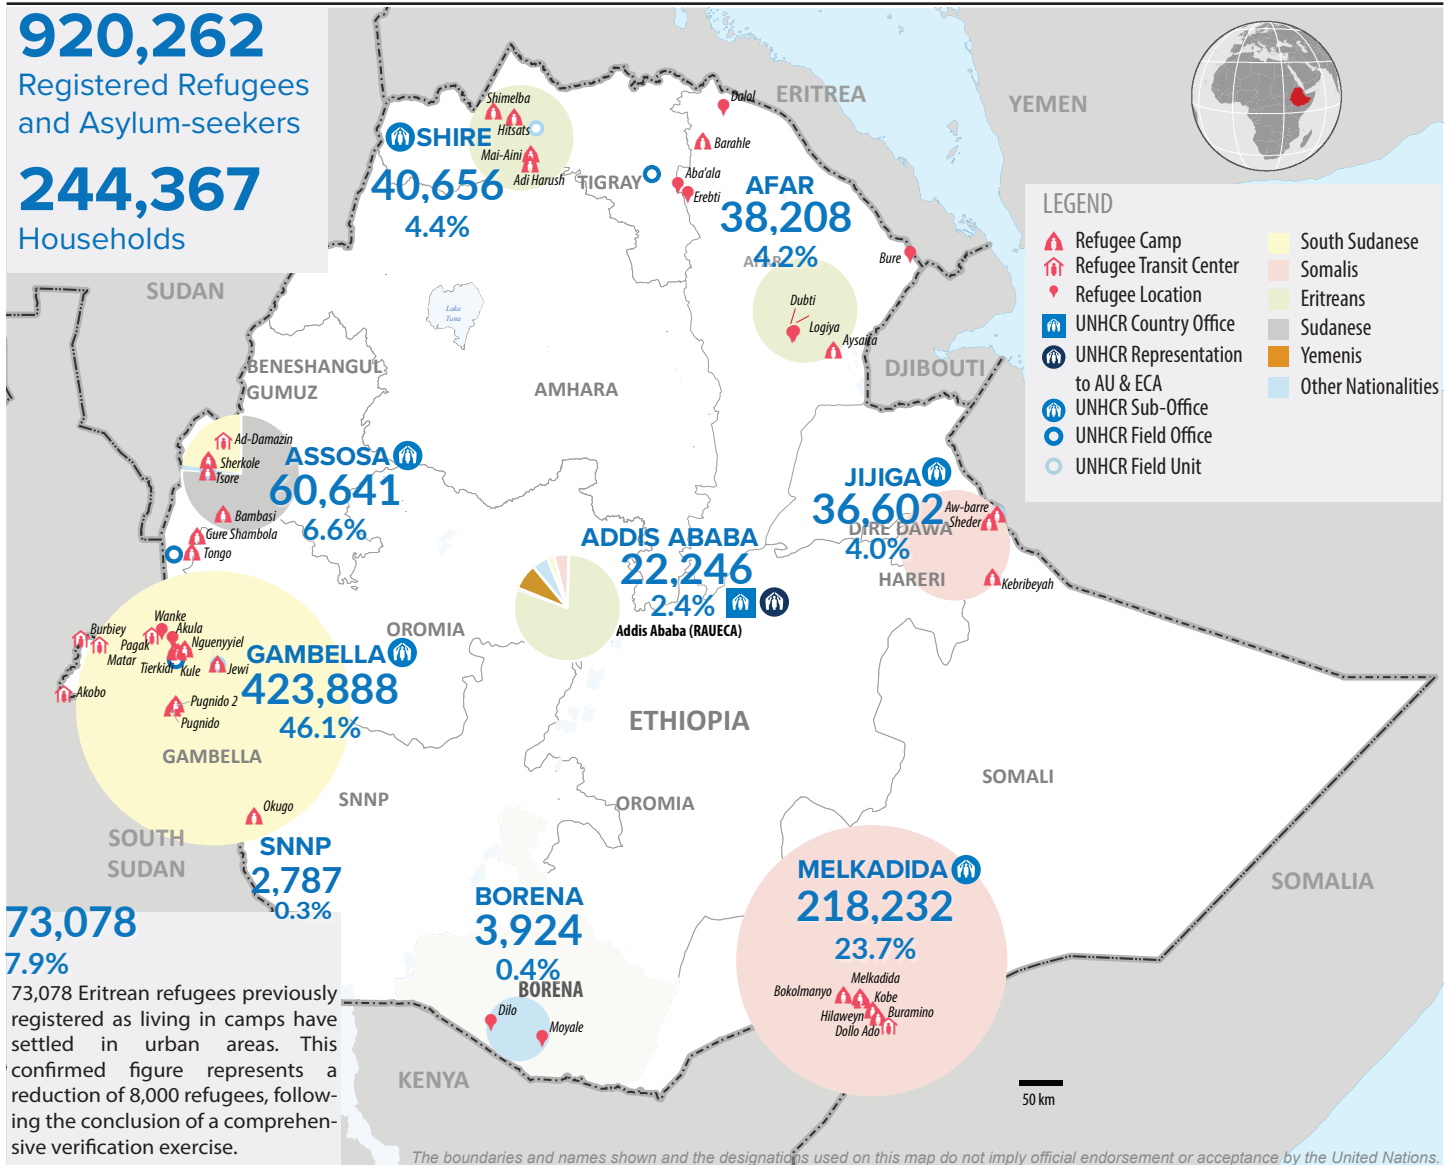

ETHIOPIA

Refugees and Asylum-seekers

as of 31 May 2018

Age/Gender breakdown

Breakdown by nationality

New arrivals trends by location | 2018

Arrivals | 12 months trends