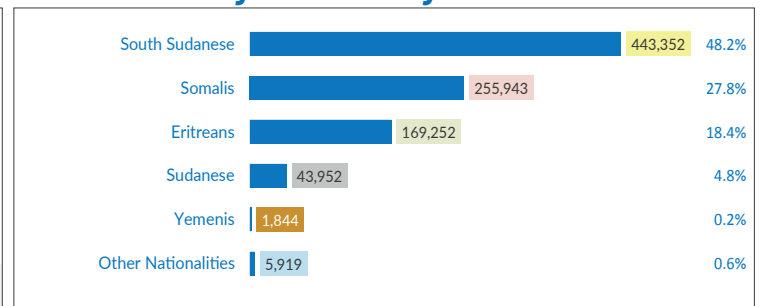

ETHIOPIA

Refugees and Asylum-seekers

as of 31 May 2018

Age/Gender breakdown

Breakdown by nationality

New arrivals trends by location | 2018

Arrivals | 12 months trends