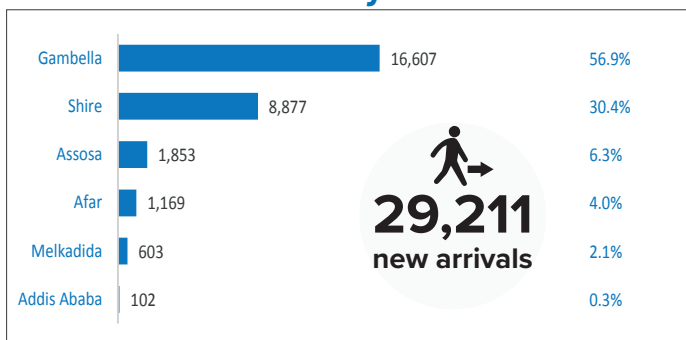

ETHIOPIA

Refugees and Asylum-seekers

as of 31 May 2018

Age/Gender breakdown

Breakdown by nationality

New arrivals trends by location | 2018

Arrivals | 12 months trends