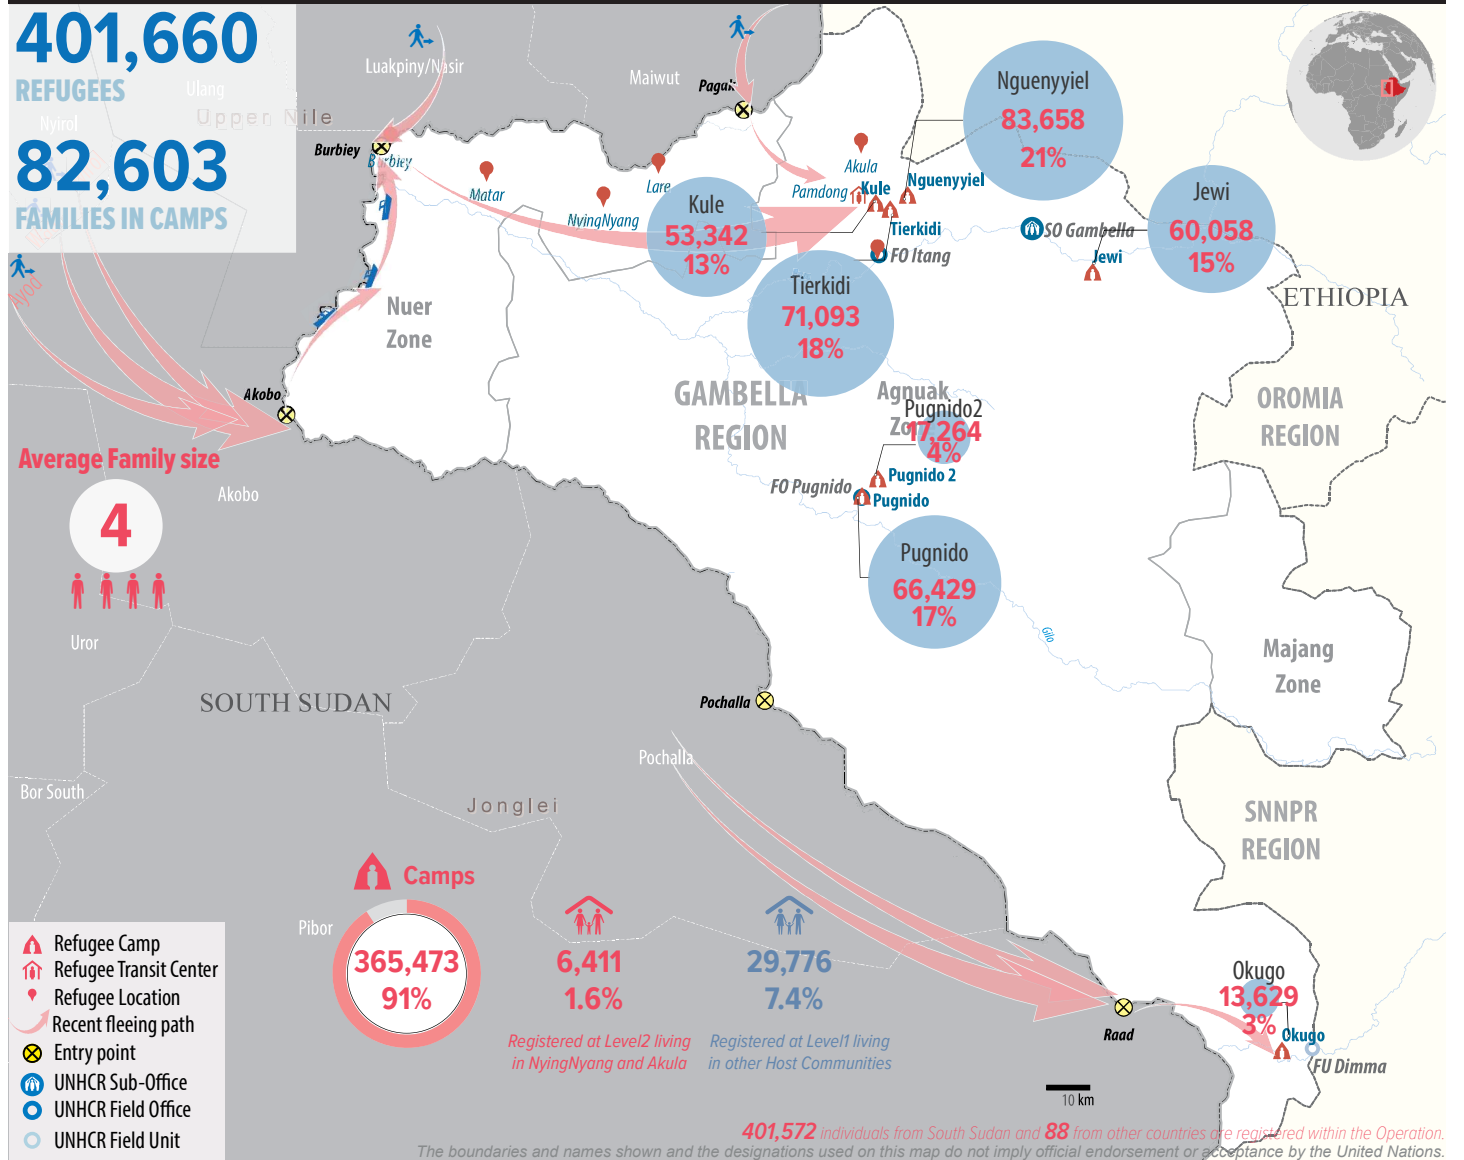

SOUTH SUDAN SITUATION

Refugee population in Gambella region | as of 31 December 2017

Age/Gender breakdown

Arrivals