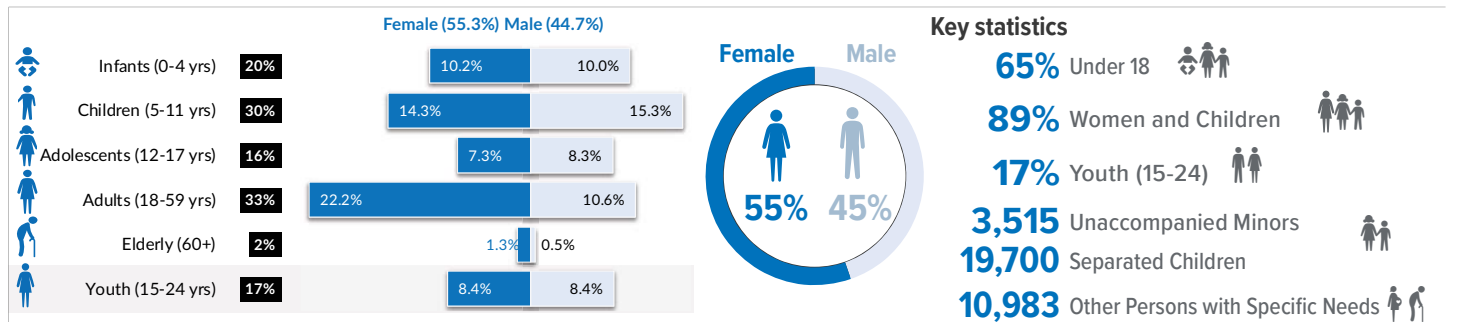

SOUTH SUDAN SITUATION

Refugee population in Gambella region | as of 31 December 2017

Age/Gender breakdown

Arrivals