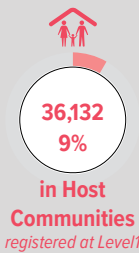

SOUTH SUDAN SITUATION

Refugee population in Gambella region | as of 30 November 2017

400,002

REFUGEES

82,597

HOUSEHOLDS IN CAMPS

Average Family size in camps

4