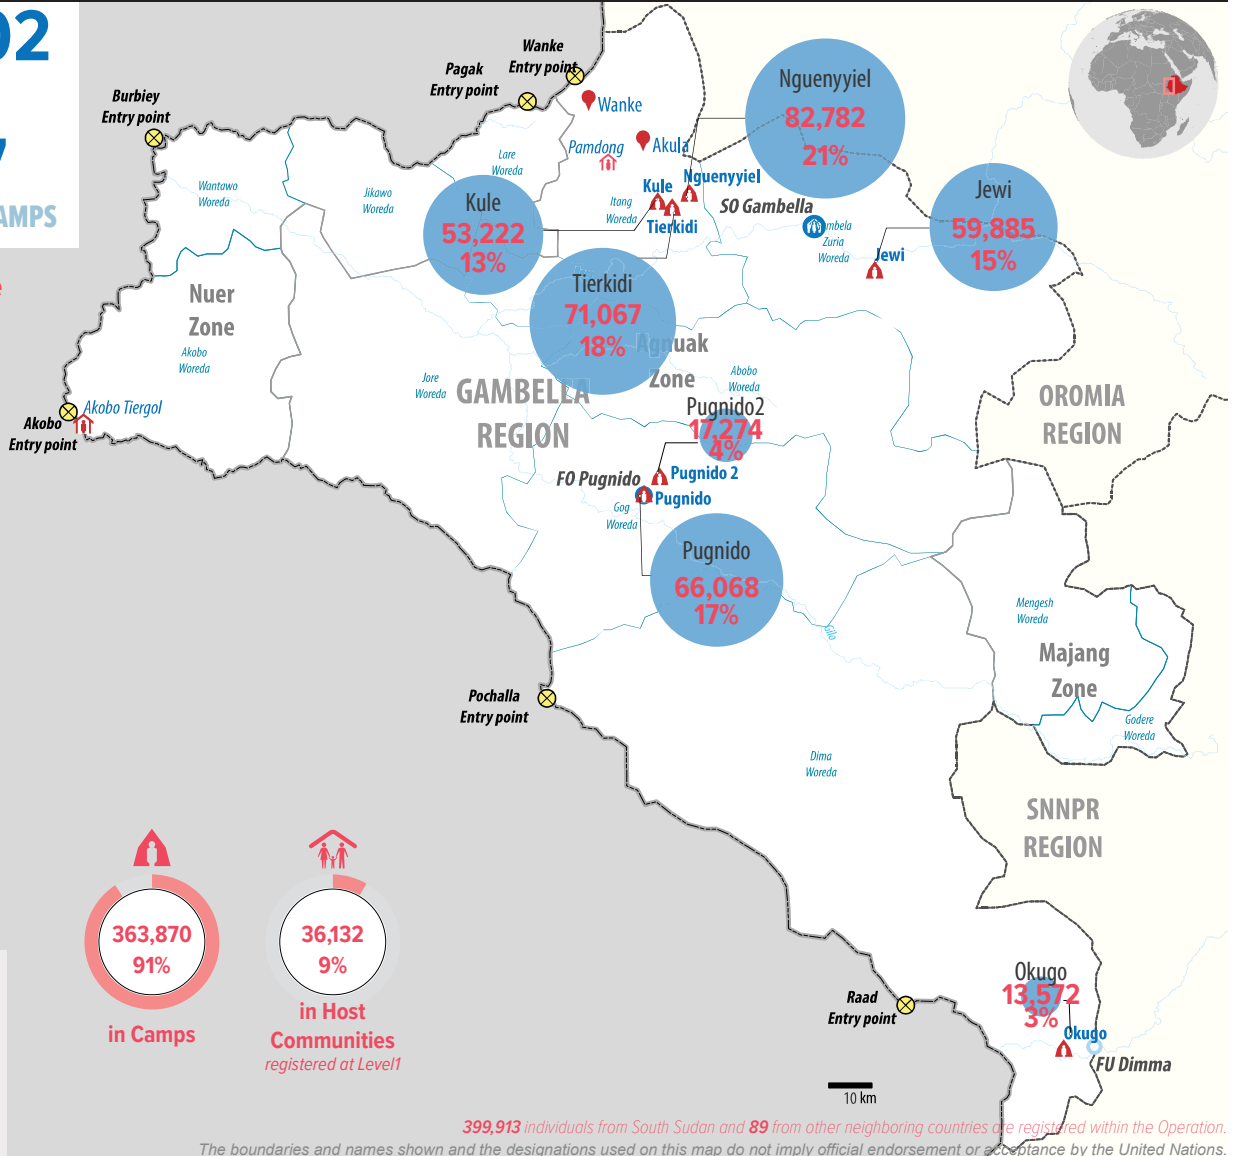

SOUTH SUDAN SITUATION

Refugee population in Gambella region | as of 30 November 2017

400,002

REFUGEES

82,597

HOUSEHOLDS IN CAMPS

Average Family size in camps

4

- Refugee Camp
- Refugee Transit Center
- Refugee Location
- Entry point
- UNHCR Sub-Office
- UNHCR Field Office
- UNHCR Field Unit

Age/Gender breakdown

Arrivals