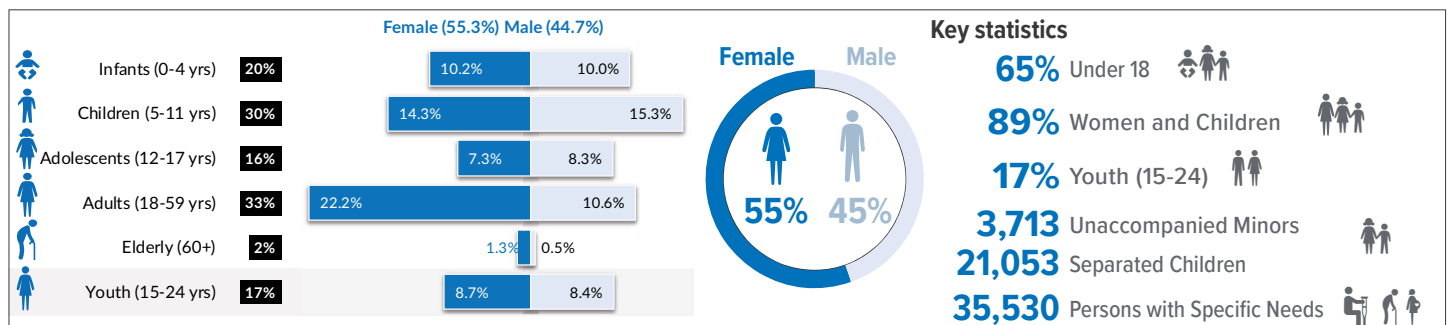

SOUTH SUDAN SITUATION

Refugee population in Gambella region | as of 30 November 2017

400,002

REFUGEES

82,597

HOUSEHOLDS IN CAMPS

Average Family size in camps

4

- Refugee Camp
- Refugee Transit Center
- Refugee Location
- Entry point
- UNHCR Sub-Office
- UNHCR Field Office
- UNHCR Field Unit

Age/Gender breakdown

Arrivals