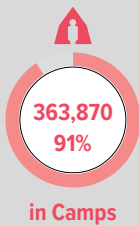

SOUTH SUDAN SITUATION

Refugee population in Gambella region | as of 30 November 2017

400,002

REFUGEES

82,597

HOUSEHOLDS IN CAMPS

Average Family size in camps

4