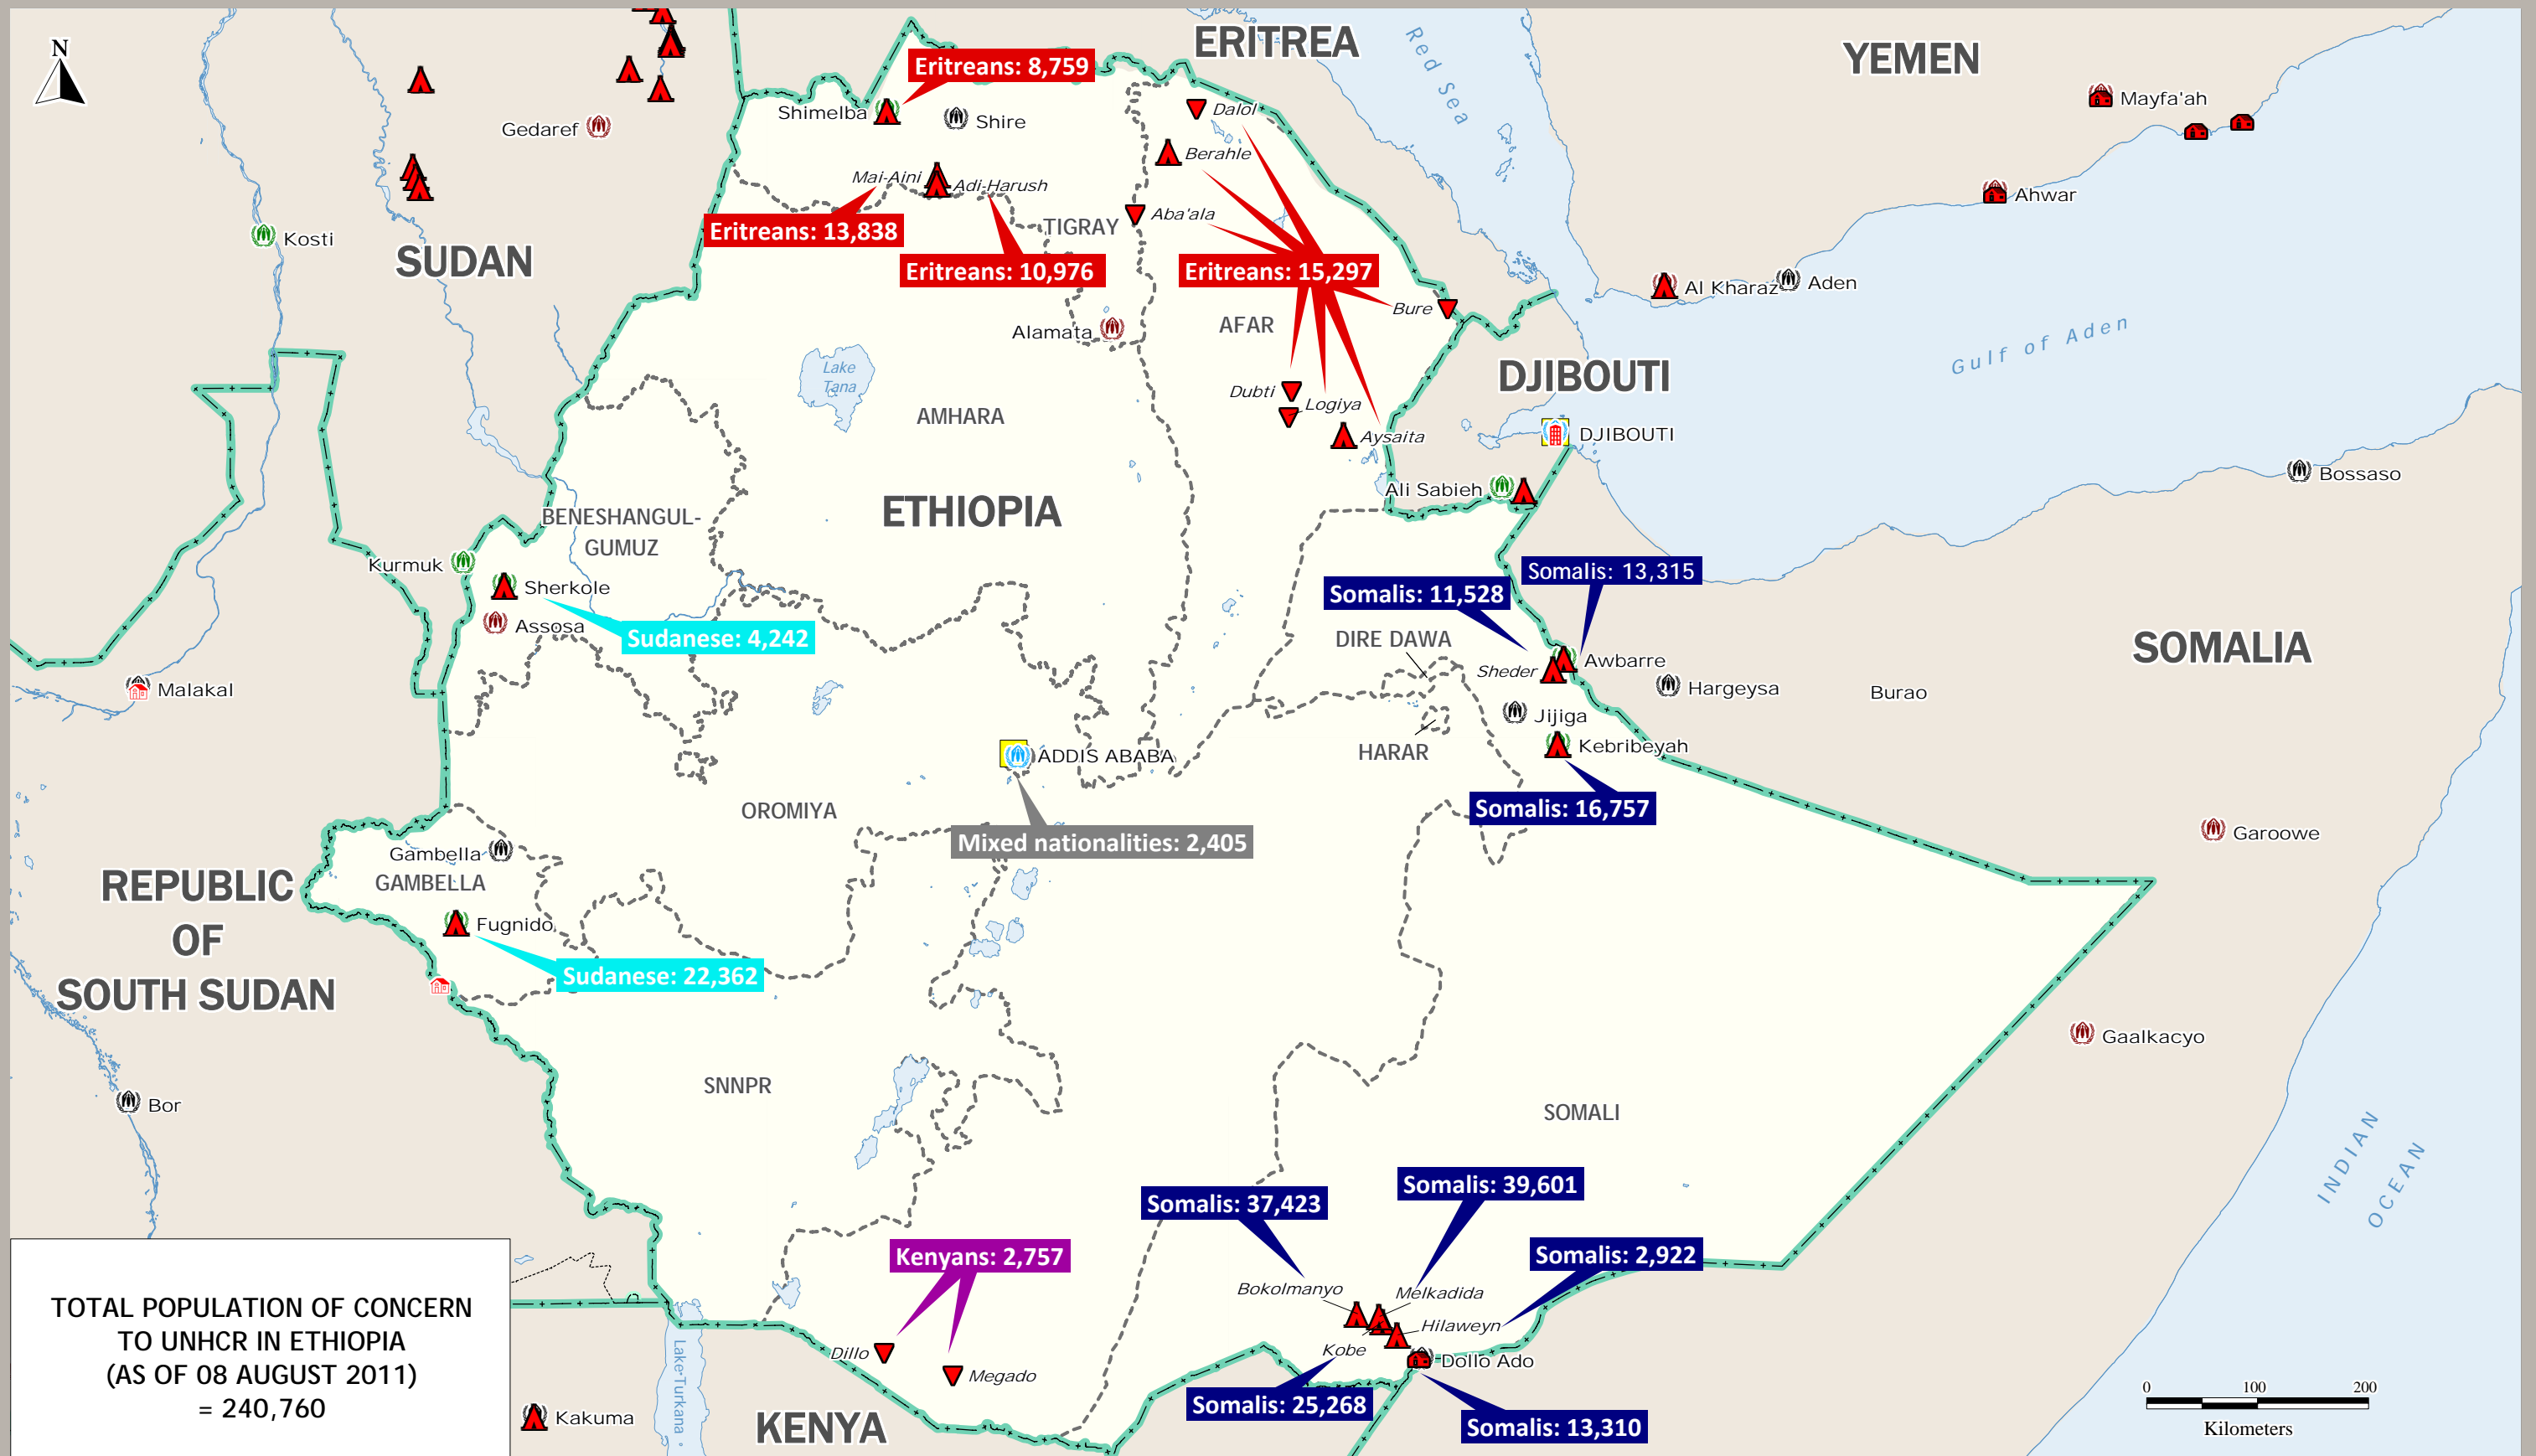

# ETHIOPIA

## Population of concern to UNHCR

As of 08 August 2011

Geographic Information Systems and Mapping Unit  
 UNHCR Regional Support Hub in Nairobi  
 Tel.: +254 20 4222000 Email: kennarsh@unhcr.org

Sources:  
 UNHCR, Global Insight digital mapping © 1998  
 Europa Technologies Ltd.

The boundaries and names shown and the designations used on this map do not imply official endorsement or acceptance by the United Nations.

- Capital
- UNHCR Country office
- UNHCR Sub office
- UNHCR Field office
- UNHCR Field unit
- Refugee camp
- Refugee location
- Refugee accommodation
- Refugee transit centre
- Refugee settlement
- Main town or village
- International boundary
- Region boundary

**TOTAL POPULATION OF CONCERN TO UNHCR IN ETHIOPIA (AS OF 08 AUGUST 2011) = 240,760**