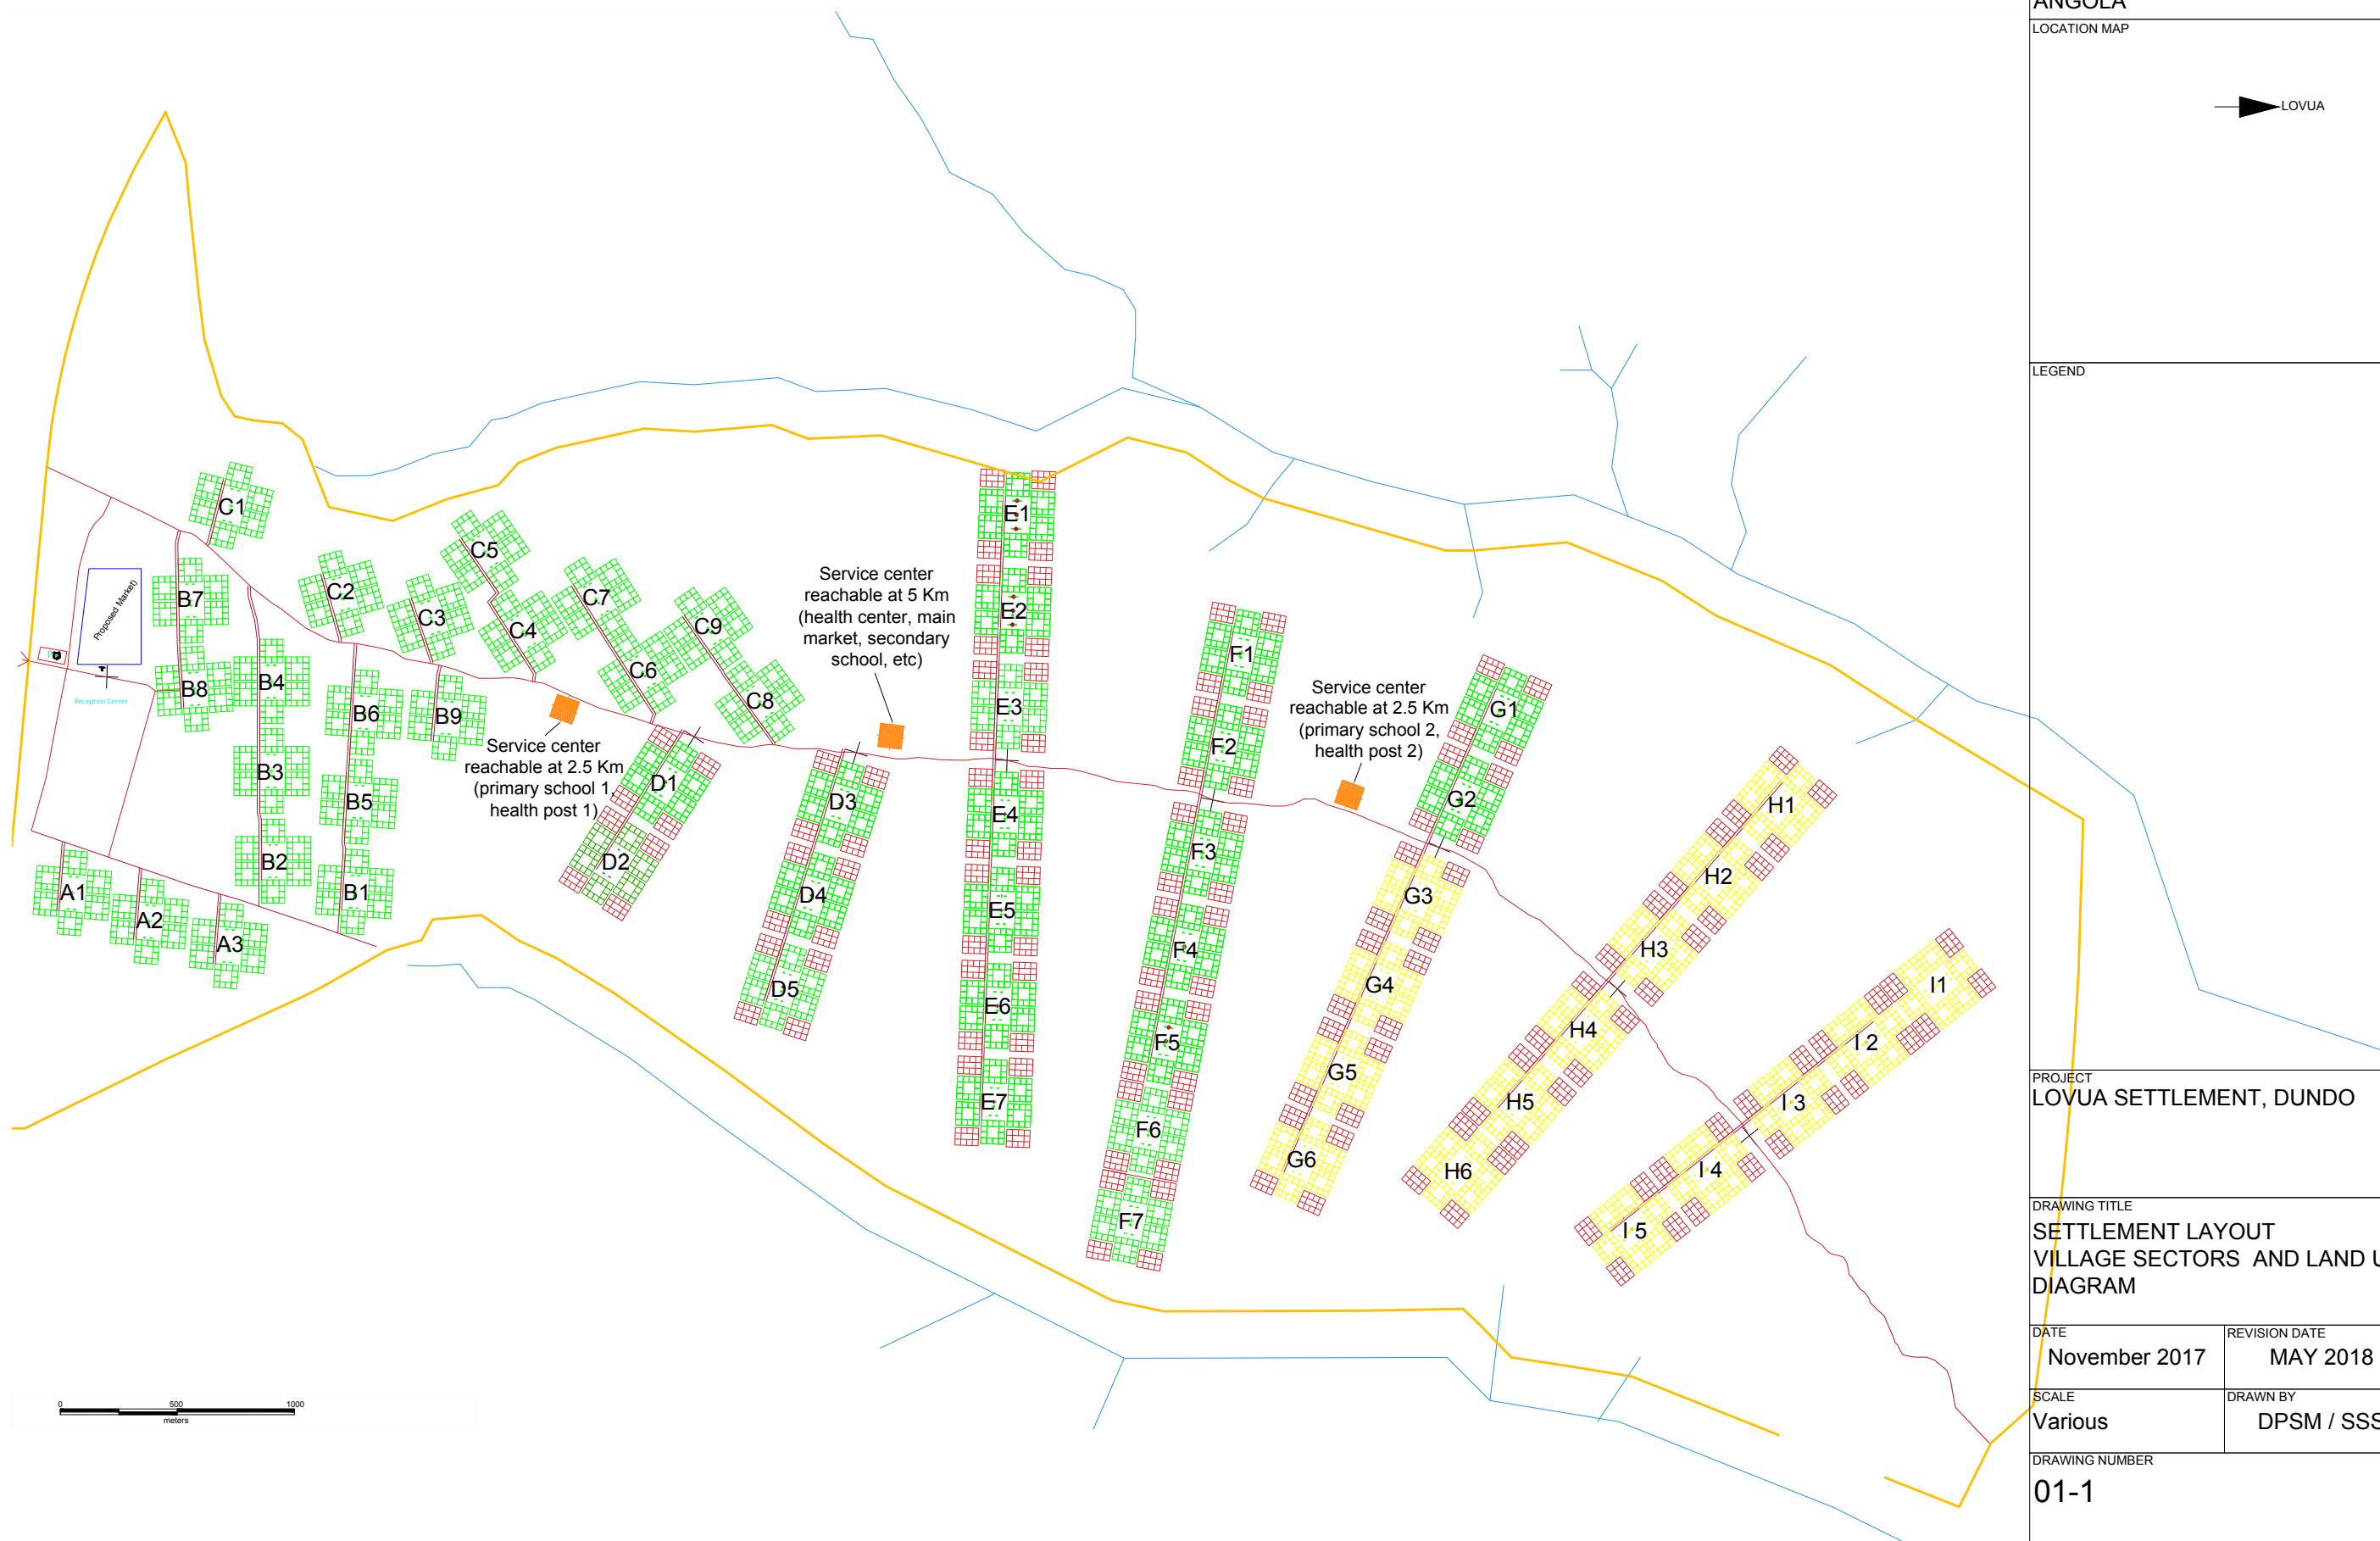

RESPONSE
DRC SITUATION

COUNTRY
ANGOLA

LOCATION MAP

LEGEND

PROJECT
LOVUA SETTLEMENT, DUNDO

DRAWING TITLE
SETTLEMENT LAYOUT
VILLAGE SECTORS AND LAND USE
DIAGRAM

DATE
November 2017

REVISION DATE
MAY 2018

SCALE
Various

DRAWN BY
DPSM / SSS

DRAWING NUMBER
01-1

PAGE 1 of 1