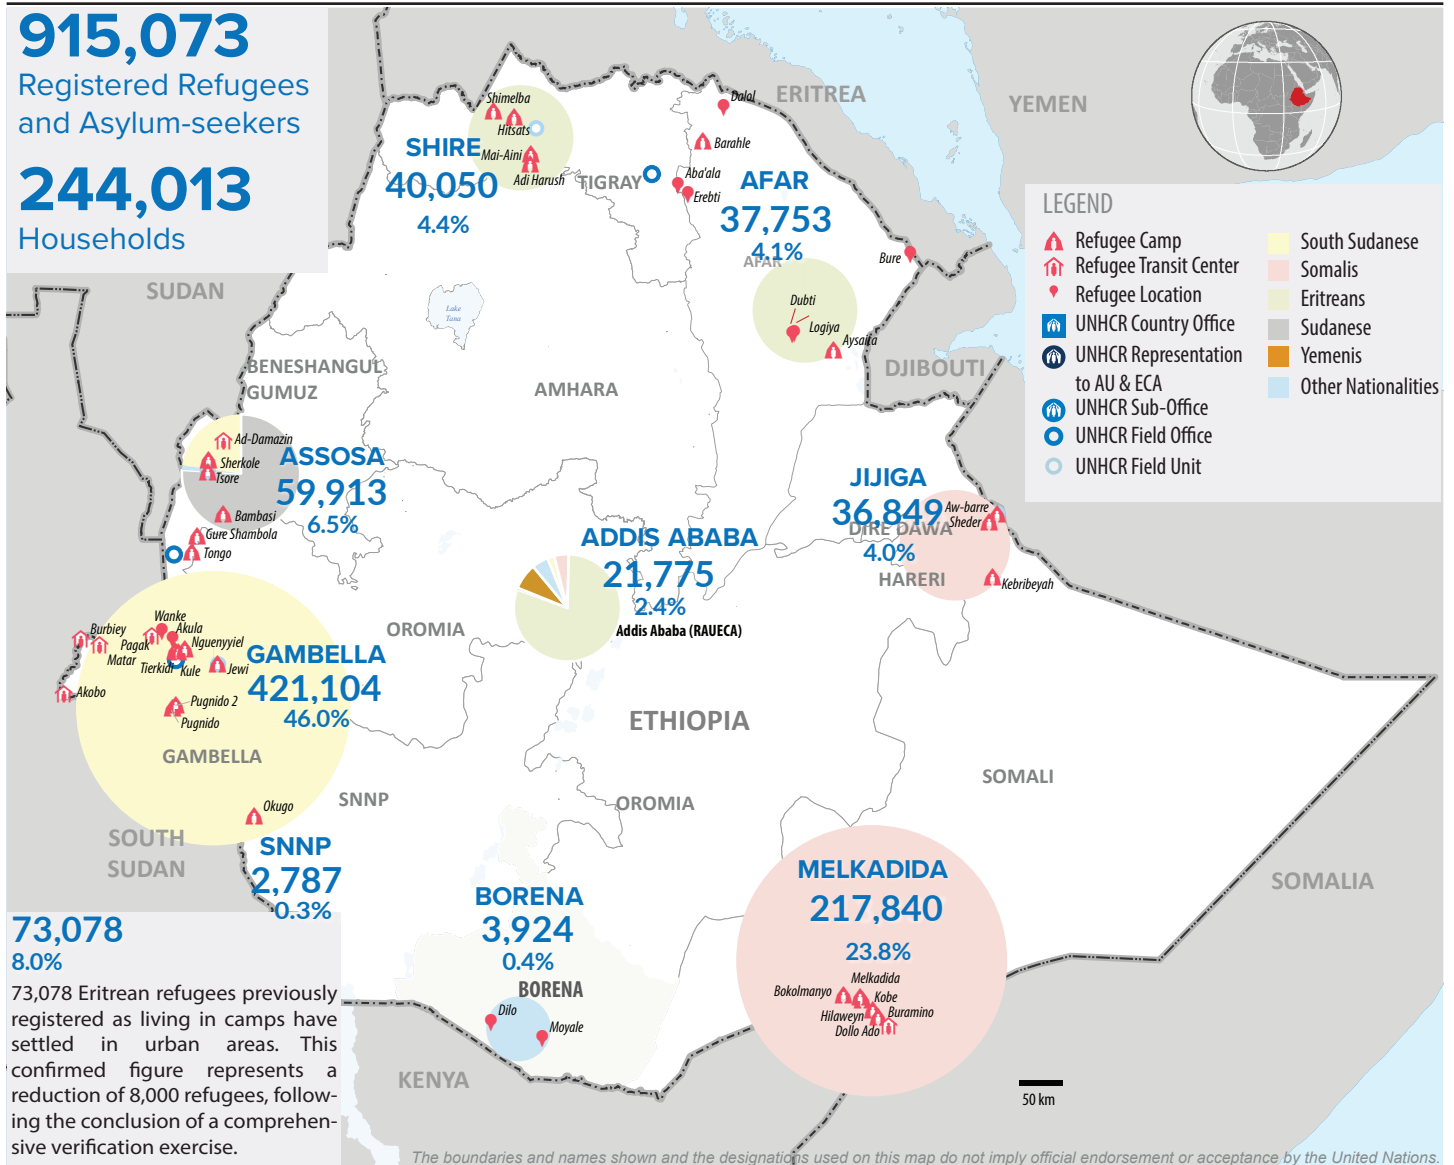

ETHIOPIA

Refugees and Asylum-seekers

as of 30 April 2018

Age/Gender breakdown

Breakdown by nationality

New arrivals trends by location | 2018

Arrivals | 12 months trends