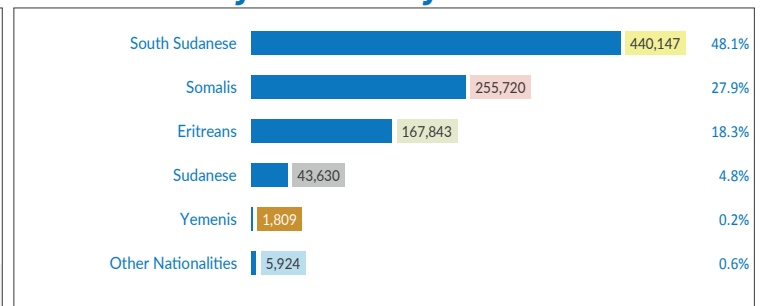

ETHIOPIA

Refugees and Asylum-seekers

as of 30 April 2018

Age/Gender breakdown

Breakdown by nationality

New arrivals trends by location | 2018

Arrivals | 12 months trends