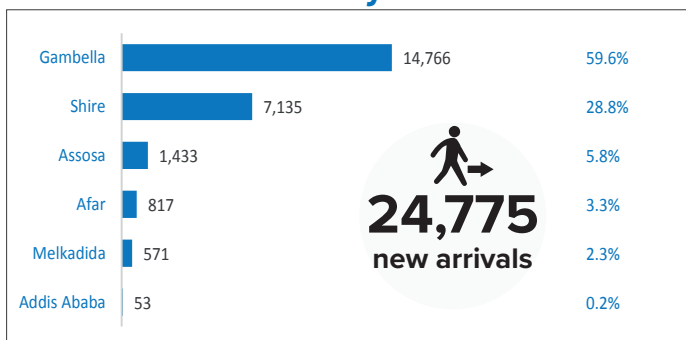

ETHIOPIA

Refugees and Asylum-seekers

as of 30 April 2018

Age/Gender breakdown

Breakdown by nationality

New arrivals trends by location | 2018

Arrivals | 12 months trends