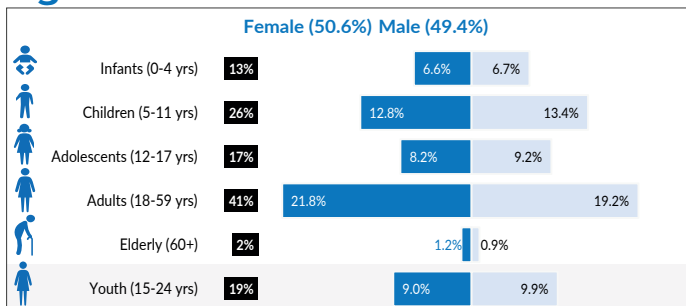

ETHIOPIA

Refugees and Asylum-seekers

as of 30 April 2018

Age/Gender breakdown

Breakdown by nationality

New arrivals trends by location | 2018

Arrivals | 12 months trends