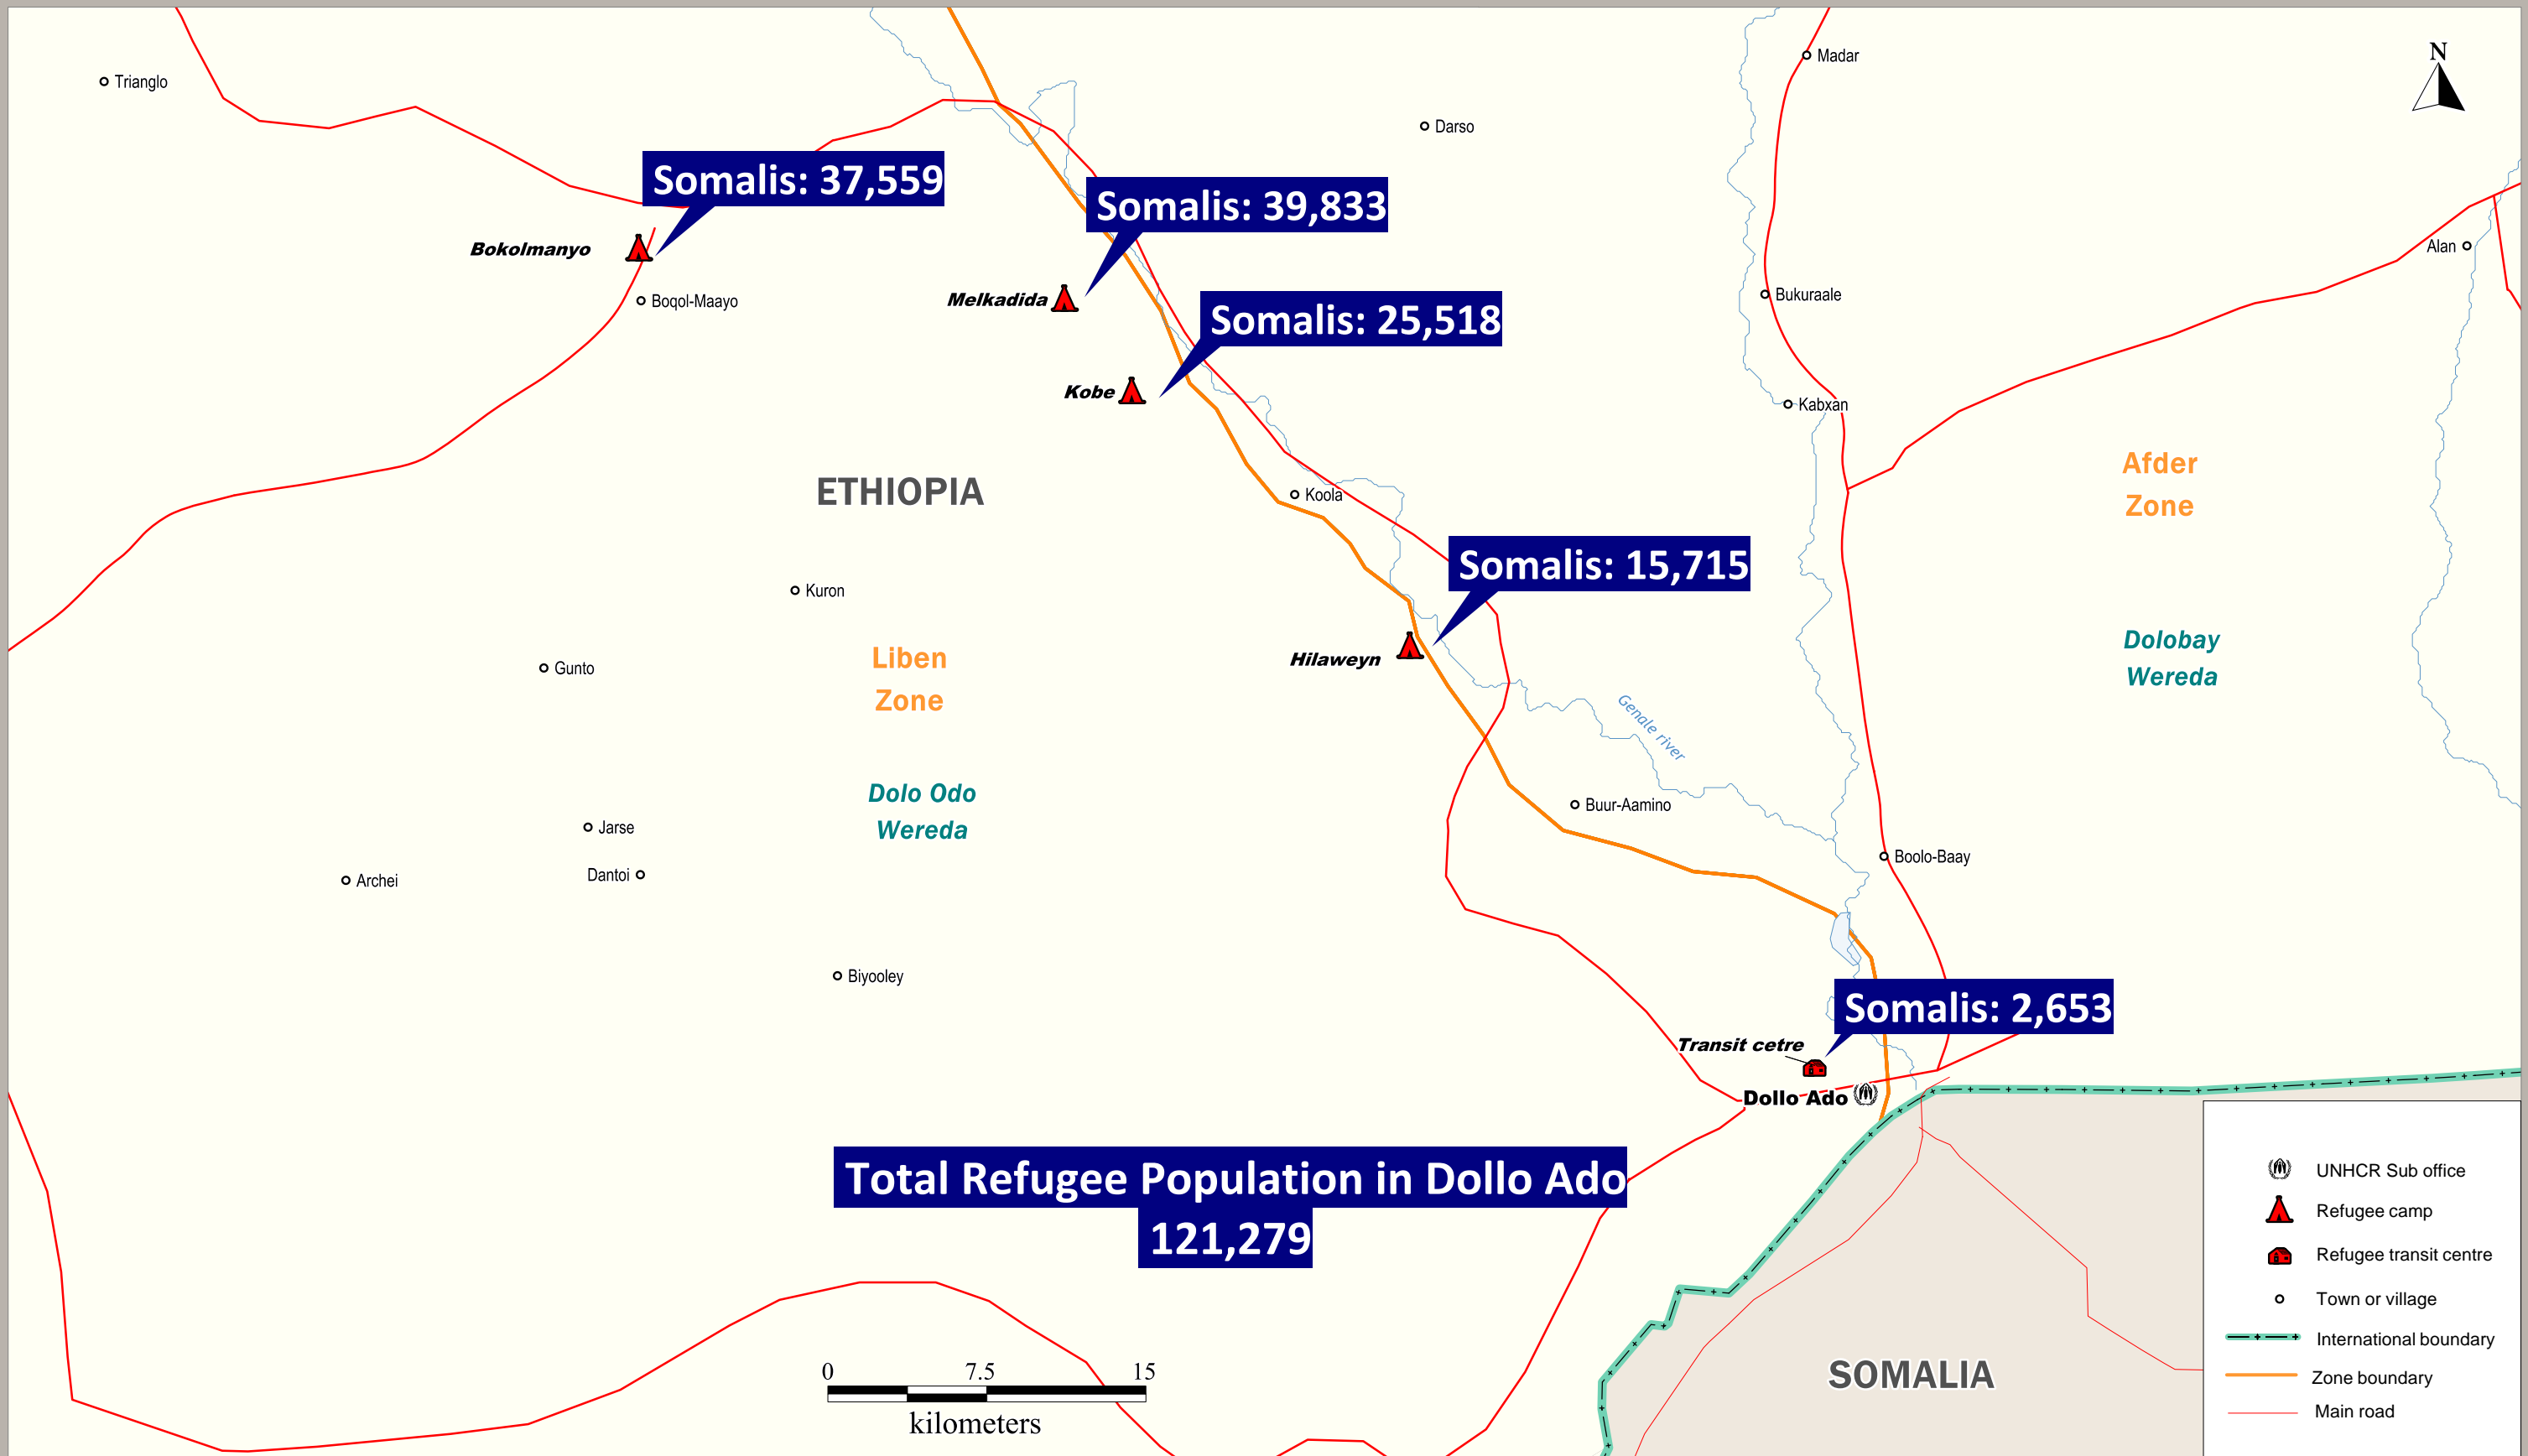

Ethiopia - Somali Refugees in Dollo Ado

As of 05 September 2011

Geographic Information Systems and Mapping Unit
 UNHCR Regional Support Hub in Nairobi

Tel.: +254 20 4222000 Email: kennarsh@unhcr.org

Sources:
 UNHCR, Global Insight digital mapping © 1998
 Europa Technologies Ltd.

The boundaries and names shown and the designations used on this map do not imply official endorsement or acceptance by the United Nations.

- UNHCR Sub office
- Refugee camp
- Refugee transit centre
- Town or village
- International boundary
- Zone boundary
- Main road