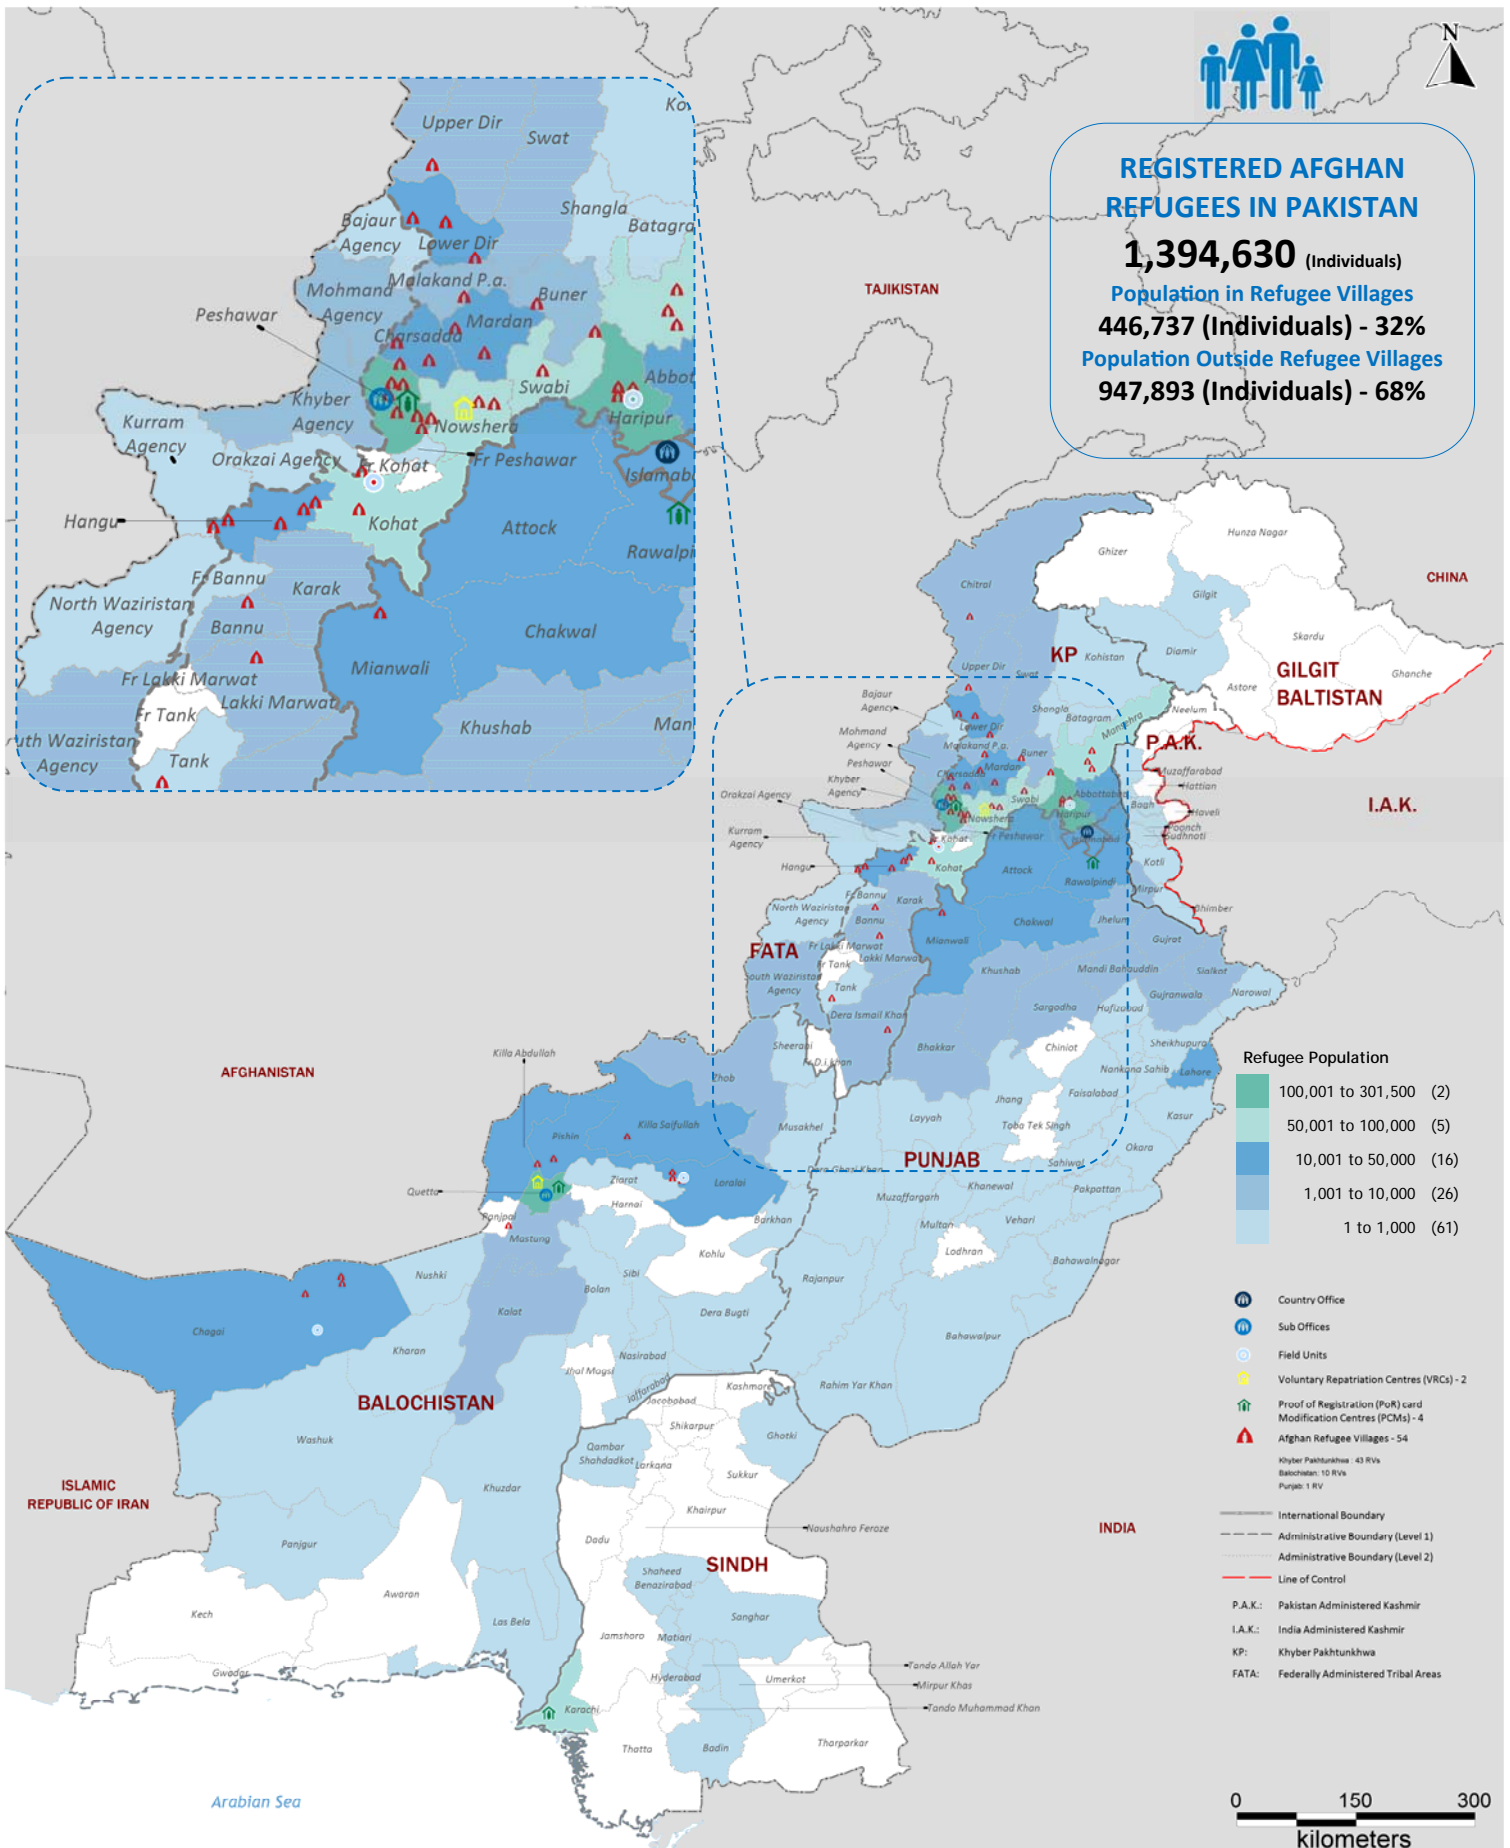

Pakistan: Overview of Afghan Refugee Population and UNHCR Operational Presence | As 31st of May, 2018

The boundaries and names shown and the designations used on this map do not imply official endorsement or acceptance

More information available on UNHCR: data portal, <https://data2.unhcr.org/en/country/pak> | website: <http://www.unhcrpk.org>

Sources: Afghan National Registration (ANR) Database, UNHCR Country Office Islamabad