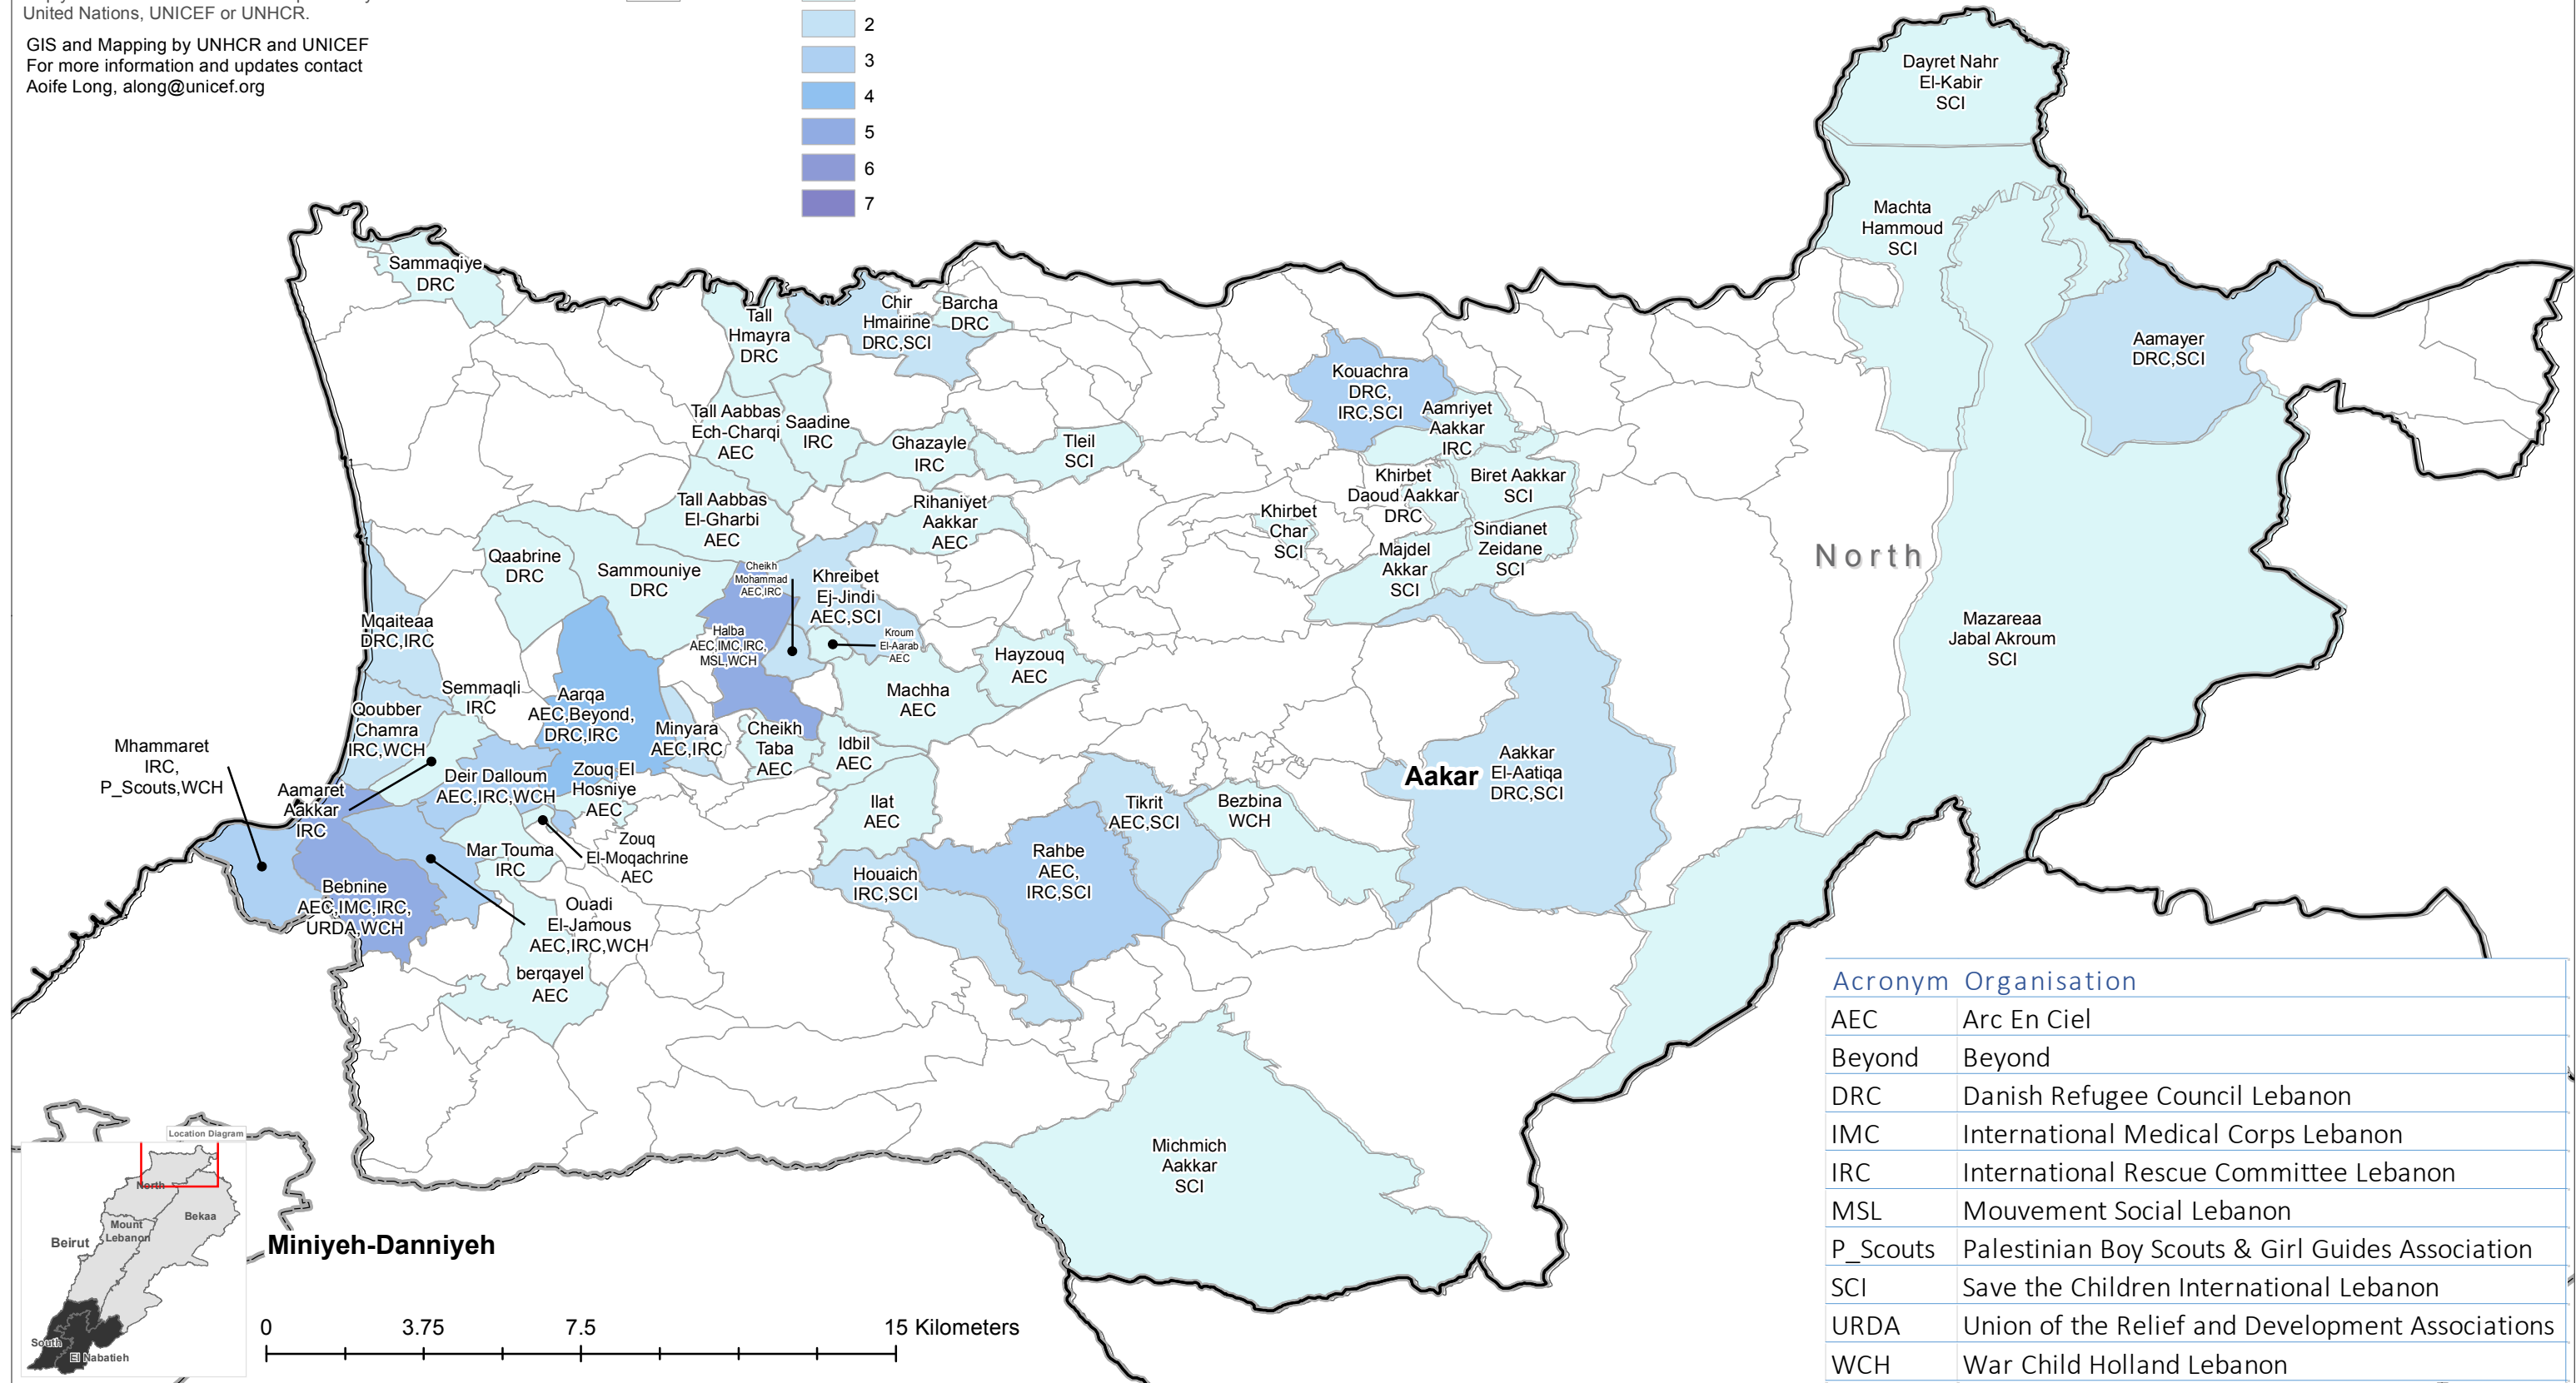

## LEBANON North Governorate - Akkar

Data Sources:  
 - The Child Protection Sector Data is based on the Activity Info Reporting.

All data used were the best available at the time of map production.

The boundaries, names, and designations used on this map do not imply official endorsement or acceptance by the United Nations, UNICEF or UNHCR.

GIS and Mapping by UNHCR and UNICEF  
 For more information and updates contact  
 Aoife Long, along@unicef.org

### Legend

**Children in PSS Sept '14 Akkar**

**Number of Organisations**

- 1
- 2
- 3
- 4
- 5
- 6
- 7

Governorate  
 District  
 Cadastral

Acronym	Organisation
AEC	Arc En Ciel
Beyond	Beyond
DRC	Danish Refugee Council Lebanon
IMC	International Medical Corps Lebanon
IRC	International Rescue Committee Lebanon
MSL	Mouvement Social Lebanon
P_Scouts	Palestinian Boy Scouts & Girl Guides Association
SCI	Save the Children International Lebanon
URDA	Union of the Relief and Development Associations
WCH	War Child Holland Lebanon