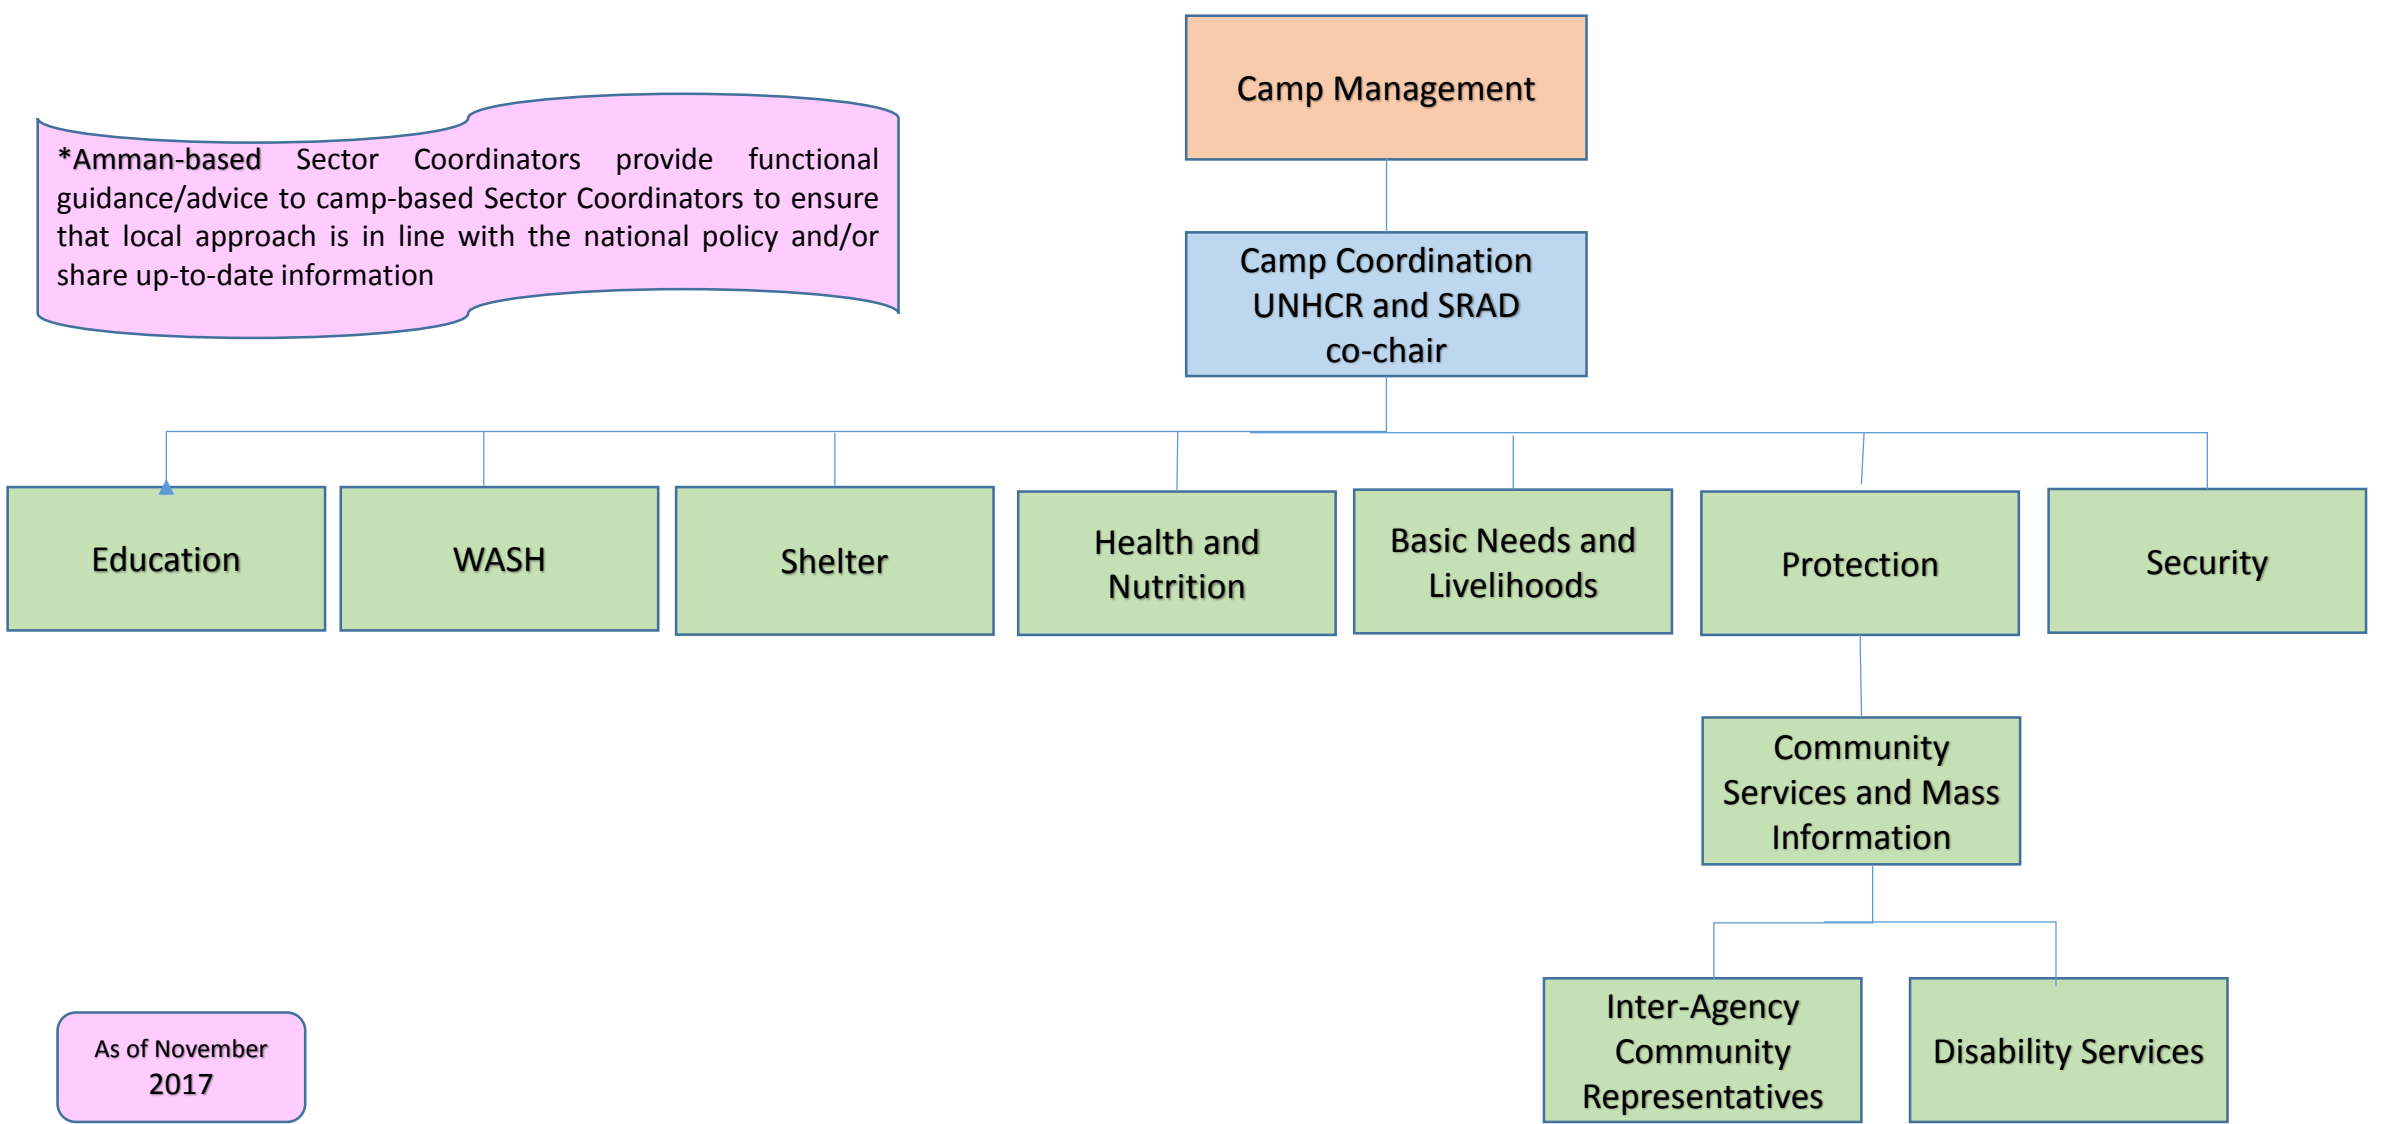

Azraq Camp Coordination Structure: Jordan Refugee Response*

*Amman-based Sector Coordinators provide functional guidance/advice to camp-based Sector Coordinators to ensure that local approach is in line with the national policy and/or share up-to-date information