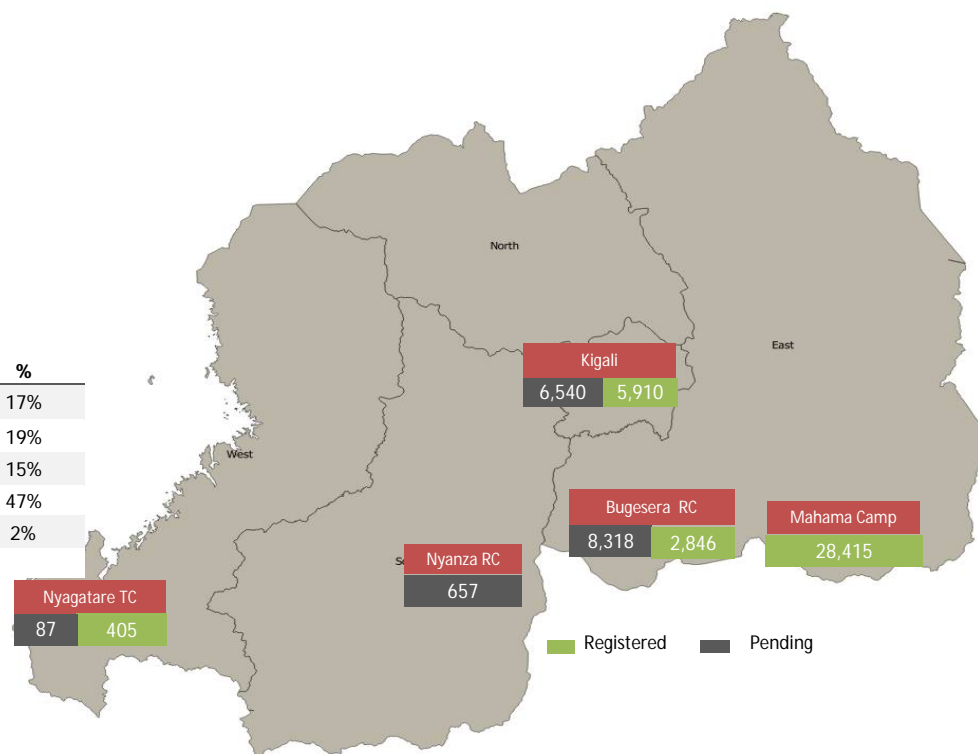

Daily Statistics

Registered on 28 June 2015 

Kigali	-
Mahama	-
Nyagatare	-
Total	-

Camp / Reception Centre Population 

Bugesera*	11,164	3,417
Nyanza*	657	174
Nyagatare**	492	208
Mahama**	28,415	11,570
Kigali	12,450	3,331
Districts	65	
Total	53,243	18,700

Total Arrivals

Bugesera Arrivals

 **53,243** **Total**

37,576 Registered

15,667 Pending

Nyanza Arrivals : 31 Rusizi Arrivals: 1 Mahama Arrivals: 163
65 individuals pending transportation from districts to reception centers.

Breakdown of Registered Population

Area of Origin	Registered
Bubanza	126
Bujumbura	8,401
Mwaro	323
Cibitoke	260
Karuzi	597
Kayanza	364
Kirundo	21,059
Muyinga	2,470
Ngozi	1,192
Others	2,784
Total	37,576

Age Cohort	Female	Male	Total	%
0 - 4 years	3,092	3,247	6,339	17%
5 - 11 years	3,558	3,619	7,177	19%
12 - 17 years	2,825	2,898	5,723	15%
18 - 59 years	9,225	8,442	17,667	47%
60 + years	457	213	670	2%
Total	19,157	18,419	37,576	