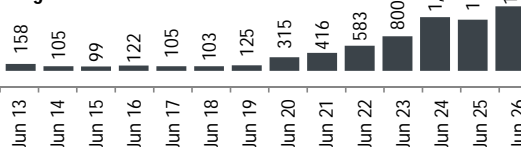

Daily Statistics

Registered on 28 June 2015 

Kigali	-
Mahama	-
Nyagatare	-
Total	-

Camp / Reception Centre Population 

Bugesera*	11,164	3,417
Nyanza*	657	174
Nyagatare**	492	208
Mahama**	28,415	11,570
Kigali	12,450	3,331
Districts	65	
Total	53,243	18,700

Total Arrivals

Bugesera Arrivals

 **53,243** **Total**

37,576 Registered

15,667 Pending

Nyanza Arrivals : 31 Rusizi Arrivals: 1 Mahama Arrivals: 163
65 individuals pending transportation from districts to reception centers.