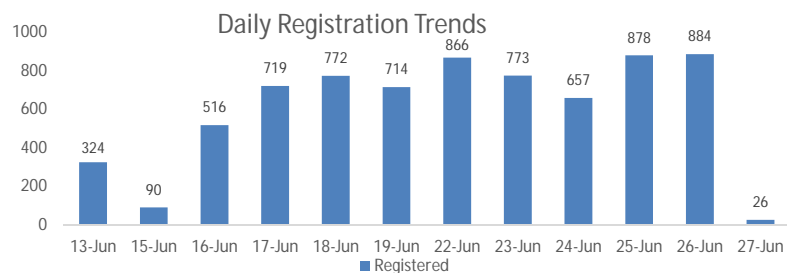

Daily Statistics

Registered on 28 June 2015 

Kigali	-
Mahama	-
Nyagatare	-
Total	-

Camp / Reception Centre Population 

Bugesera*	11,164	3,417
Nyanza*	657	174
Nyagatare**	492	208
Mahama**	28,415	11,570
Kigali	12,450	3,331
Districts	65	
Total	53,243	18,700

Total Arrivals

Bugesera Arrivals

 **53,243** **Total**

37,576 Registered

15,667 Pending

Nyanza Arrivals : 31 Rusizi Arrivals: 1 Mahama Arrivals: 163
65 individuals pending transportation from districts to reception centers.

Breakdown of Registered Population

Area of Origin	Registered
Bubanza	126
Bujumbura	8,401
Mwaro	323
Cibitoke	260
Karuzi	597
Kayanza	364
Kirundo	21,059
Muyinga	2,470
Ngozi	1,192
Others	2,784
Total	37,576

Age Cohort	Female	Male	Total	%
0 - 4 years	3,092	3,247	6,339	17%
5 - 11 years	3,558	3,619	7,177	19%
12 - 17 years	2,825	2,898	5,723	15%
18 - 59 years	9,225	8,442	17,667	47%
60 + years	457	213	670	2%
Total	19,157	18,419	37,576	