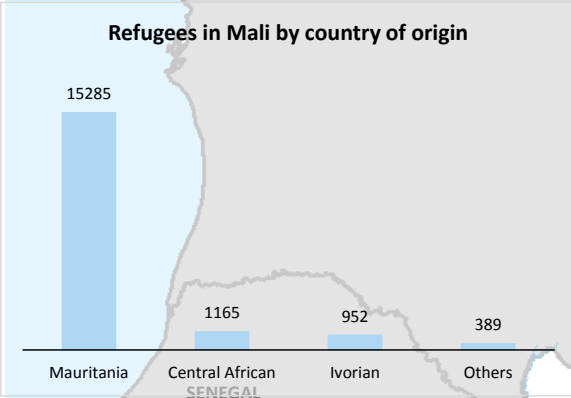

Mali: Refugees, returnees and Internally displaced populations

30 November 2016

<http://data.unhcr.org/malisituation>

Malian refugees	137 932
Returnees(Government)*	55 539
Refugees in Mali	17 791
Asylum Seekers in Mali	320
IDPs**	36 690
IDPs Returnees***	474 231