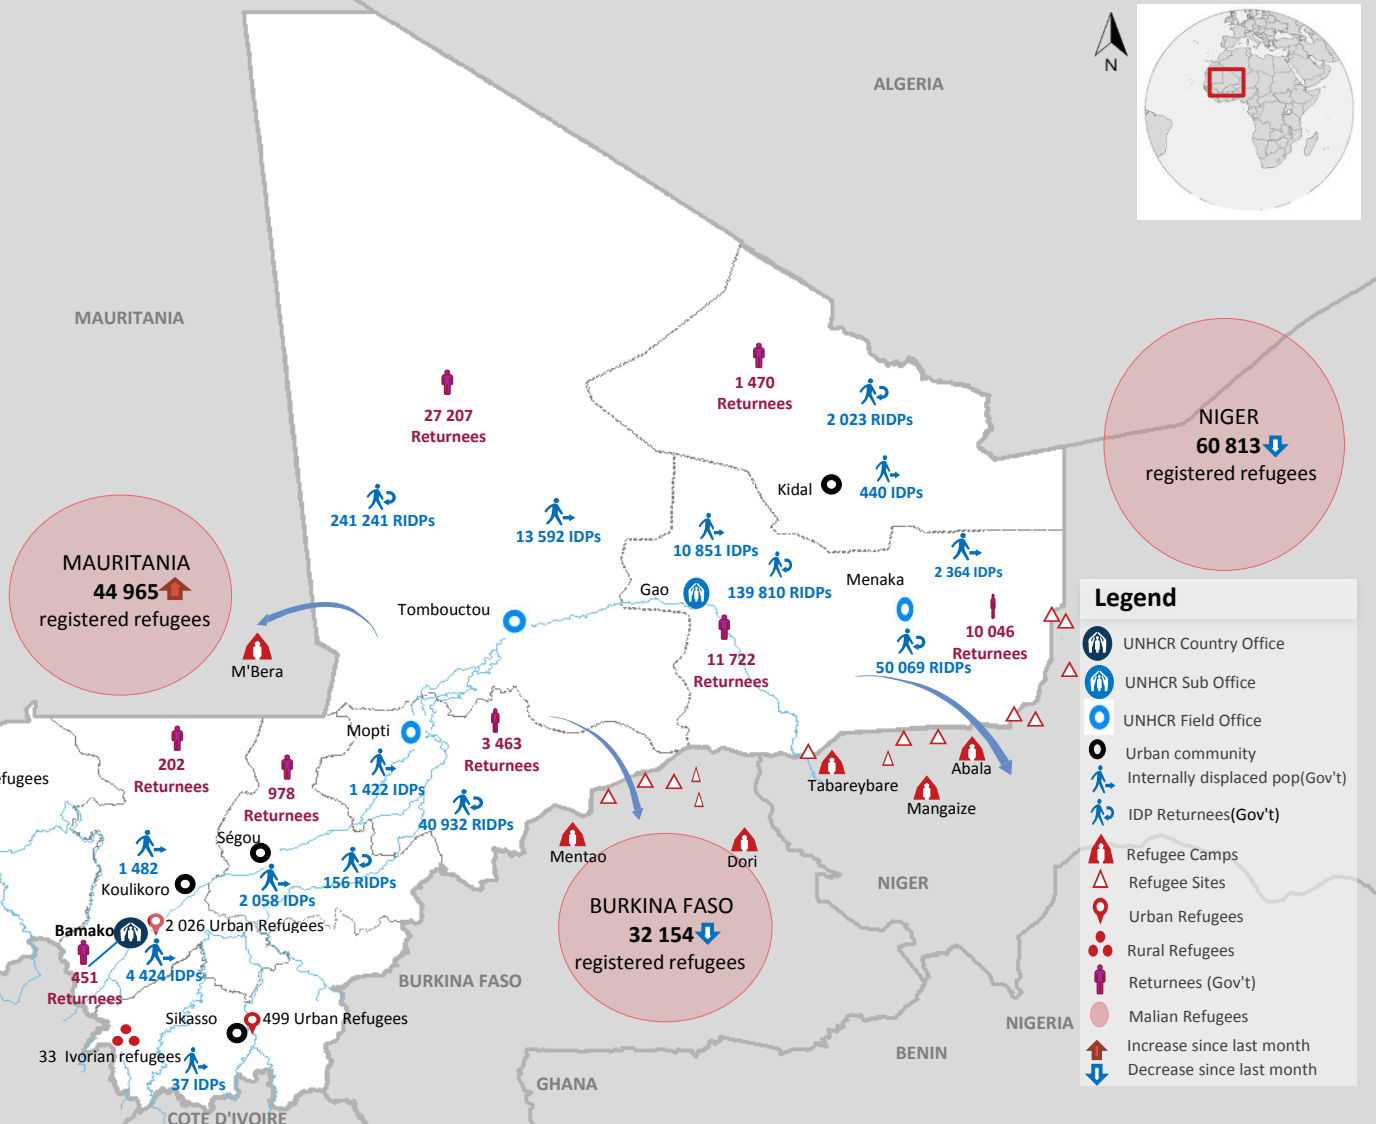

Mali: Refugees, returnees and Internally displaced populations

30 November 2016

<http://data.unhcr.org/malisituation>

Malian refugees	137 932
Returnees(Government)*	55 539
Refugees in Mali	17 791
Asylum Seekers in Mali	320
IDPs**	36 690
IDPs Returnees***	474 231

* Figures from returnees dated as of October 2016 ** Figures from IDPs dated as of October 2016
*** Figures from IDPs Returnees dated as of October 2016

For more information: kantet@unhcr.org
doren@unhcr.org