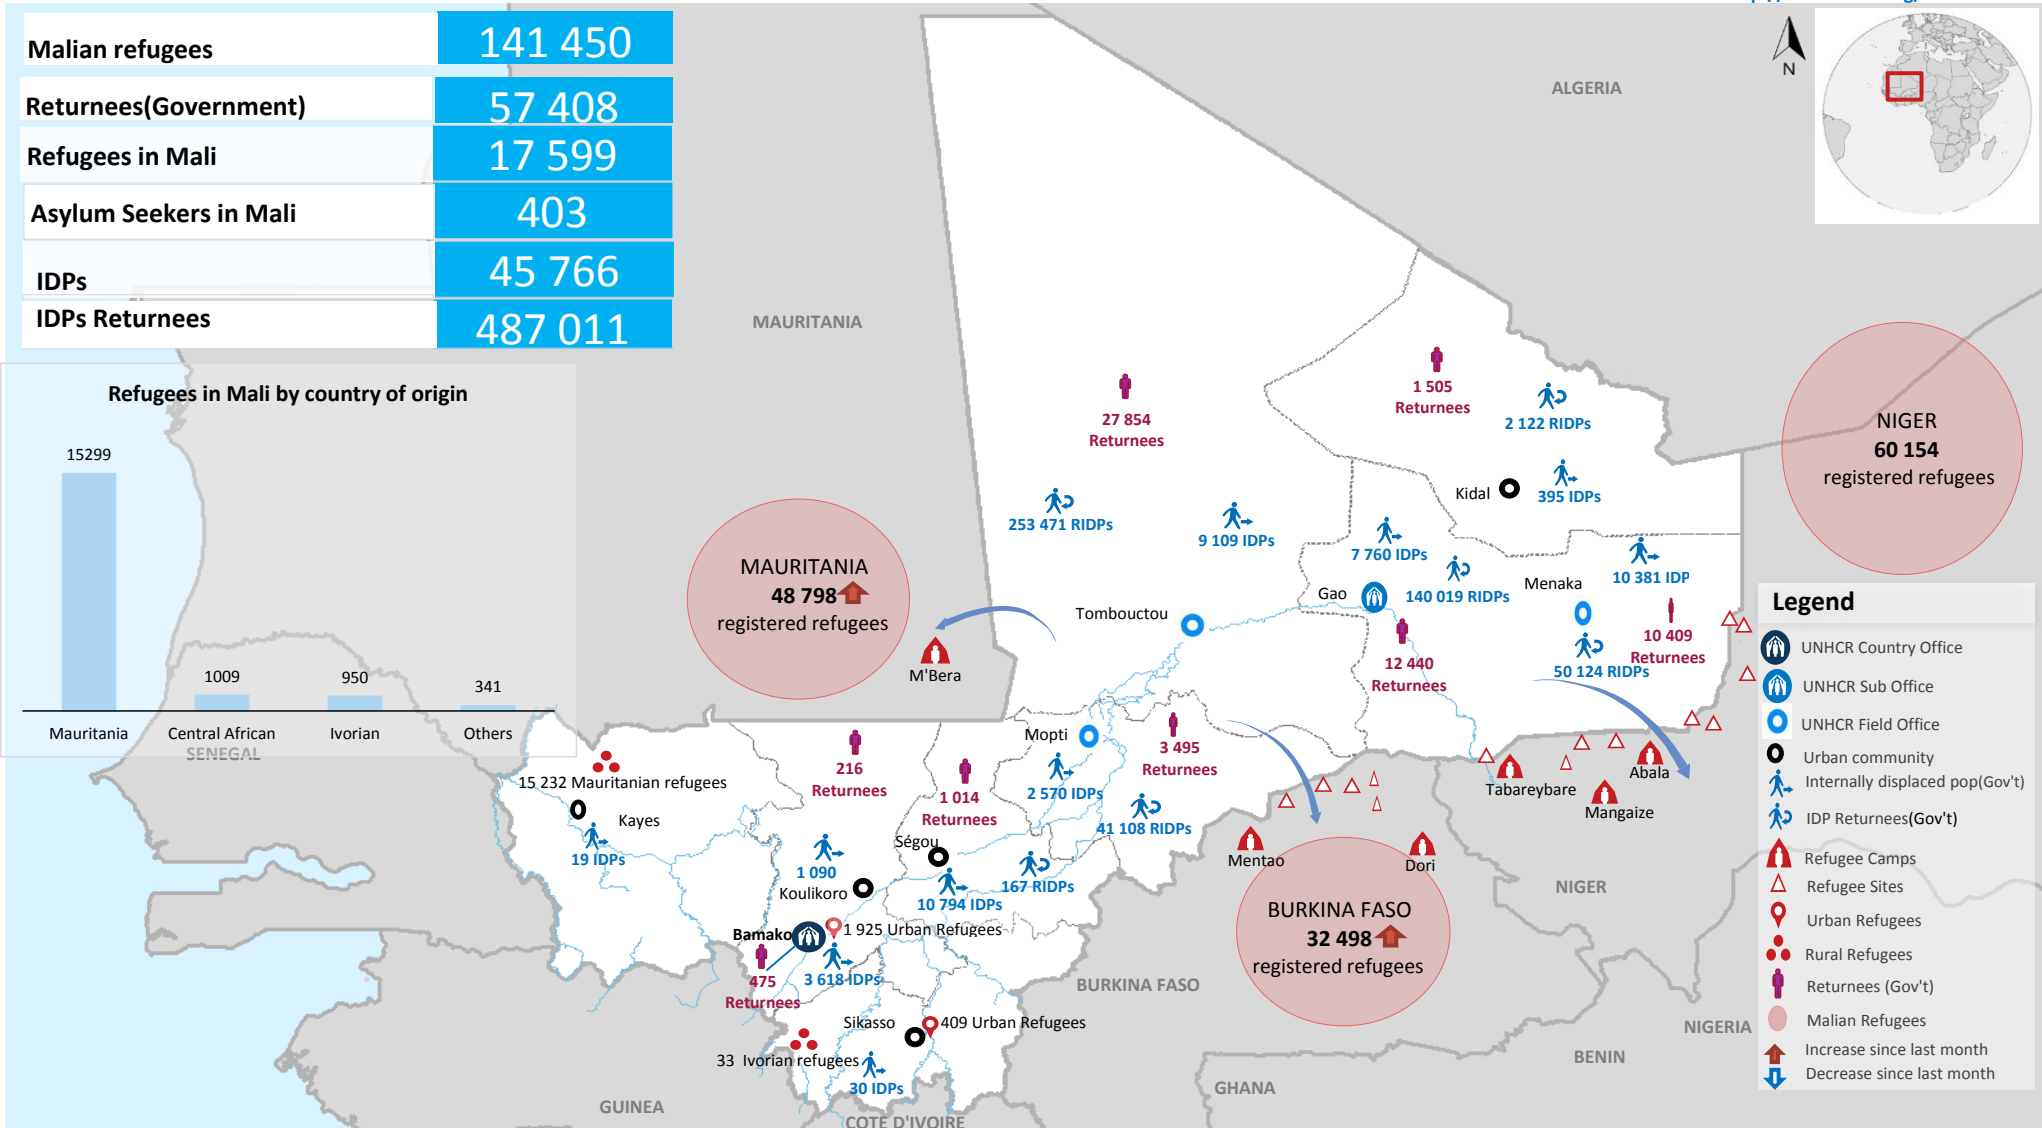

Mali: Refugees, returnees and Internally displaced populations

28 February 2017

<http://data.unhcr.org/malisituation>

* figures from Niger dated as of December 2016

For more information: kantet@unhcr.org
doren@unhcr.org