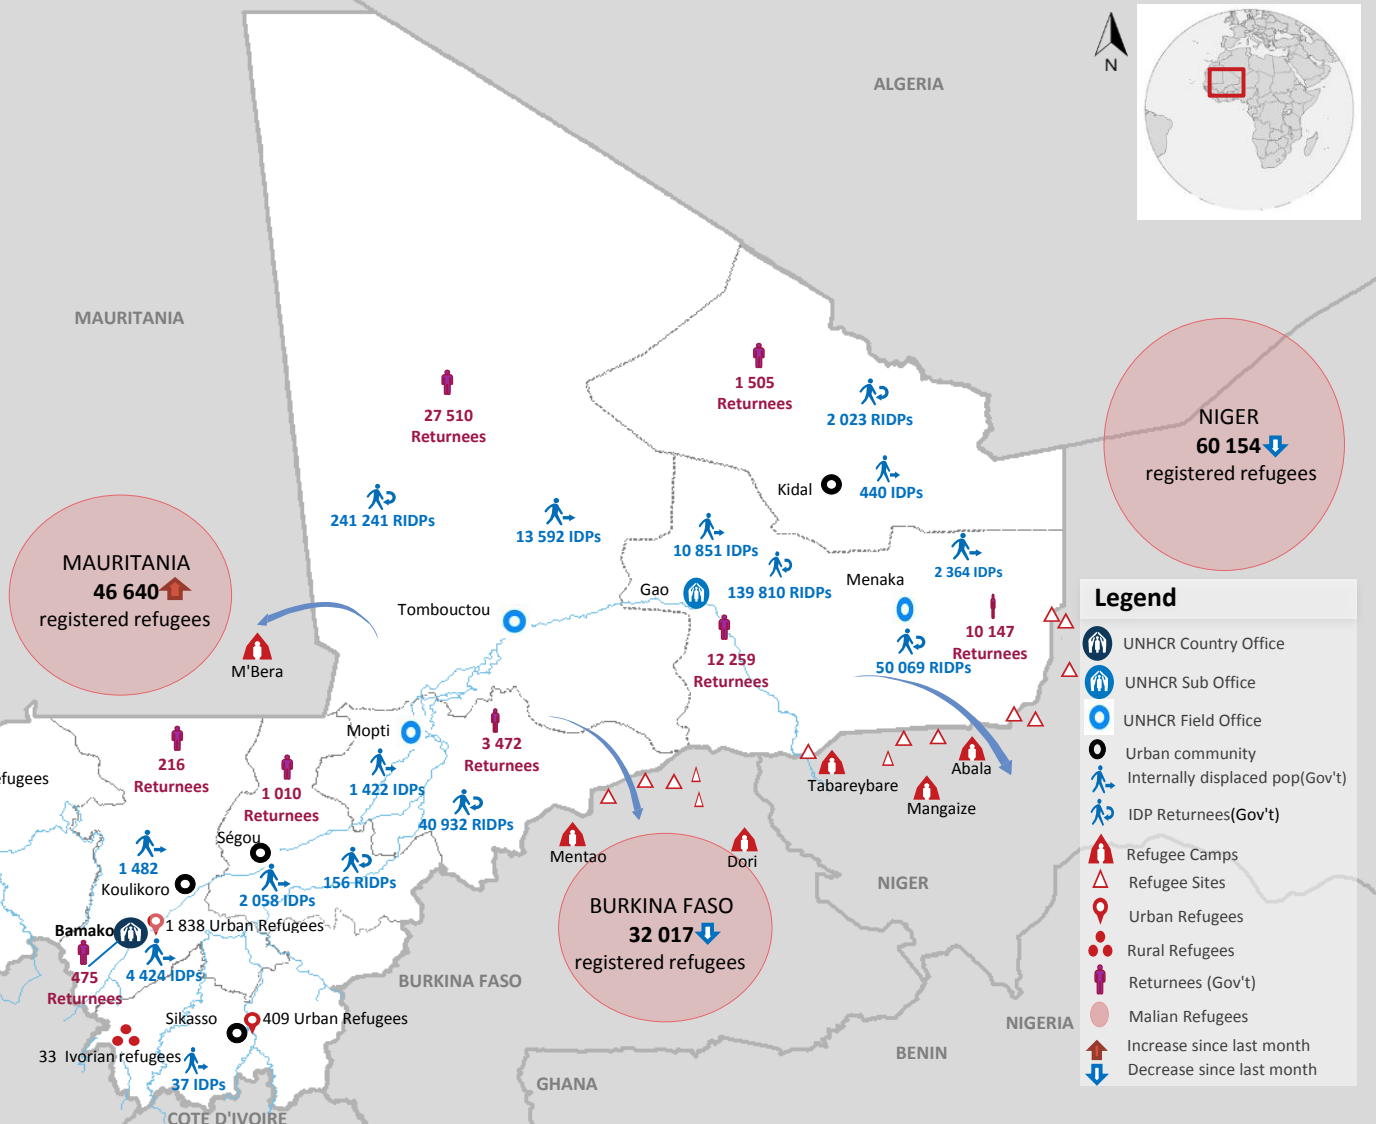

# Mali: Refugees, returnees and Internally displaced populations

31 December 2016

<http://data.unhcr.org/malisituation>

Malian refugees	138 811
Returnees(Government)	56 594
Refugees in Mali	17 512
Asylum Seekers in Mali	301
IDPs*	36 690
IDPs Returnees**	474 231

\* Figures from IDPs dated as of October 2016

\*\* Figures from IDPs Returnees dated as of October 2016

For more information: [kantet@unhcr.org](mailto:kantet@unhcr.org)  
[doren@unhcr.org](mailto:doren@unhcr.org)