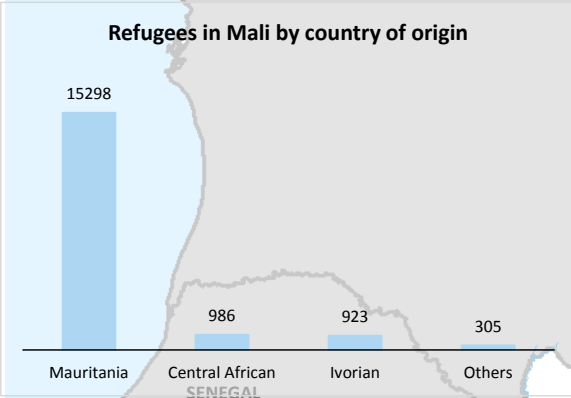

# Mali: Refugees, returnees and Internally displaced populations

31 December 2016

<http://data.unhcr.org/malisituation>

Malian refugees	138 811
Returnees(Government)	56 594
Refugees in Mali	17 512
Asylum Seekers in Mali	301
IDPs*	36 690
IDPs Returnees**	474 231