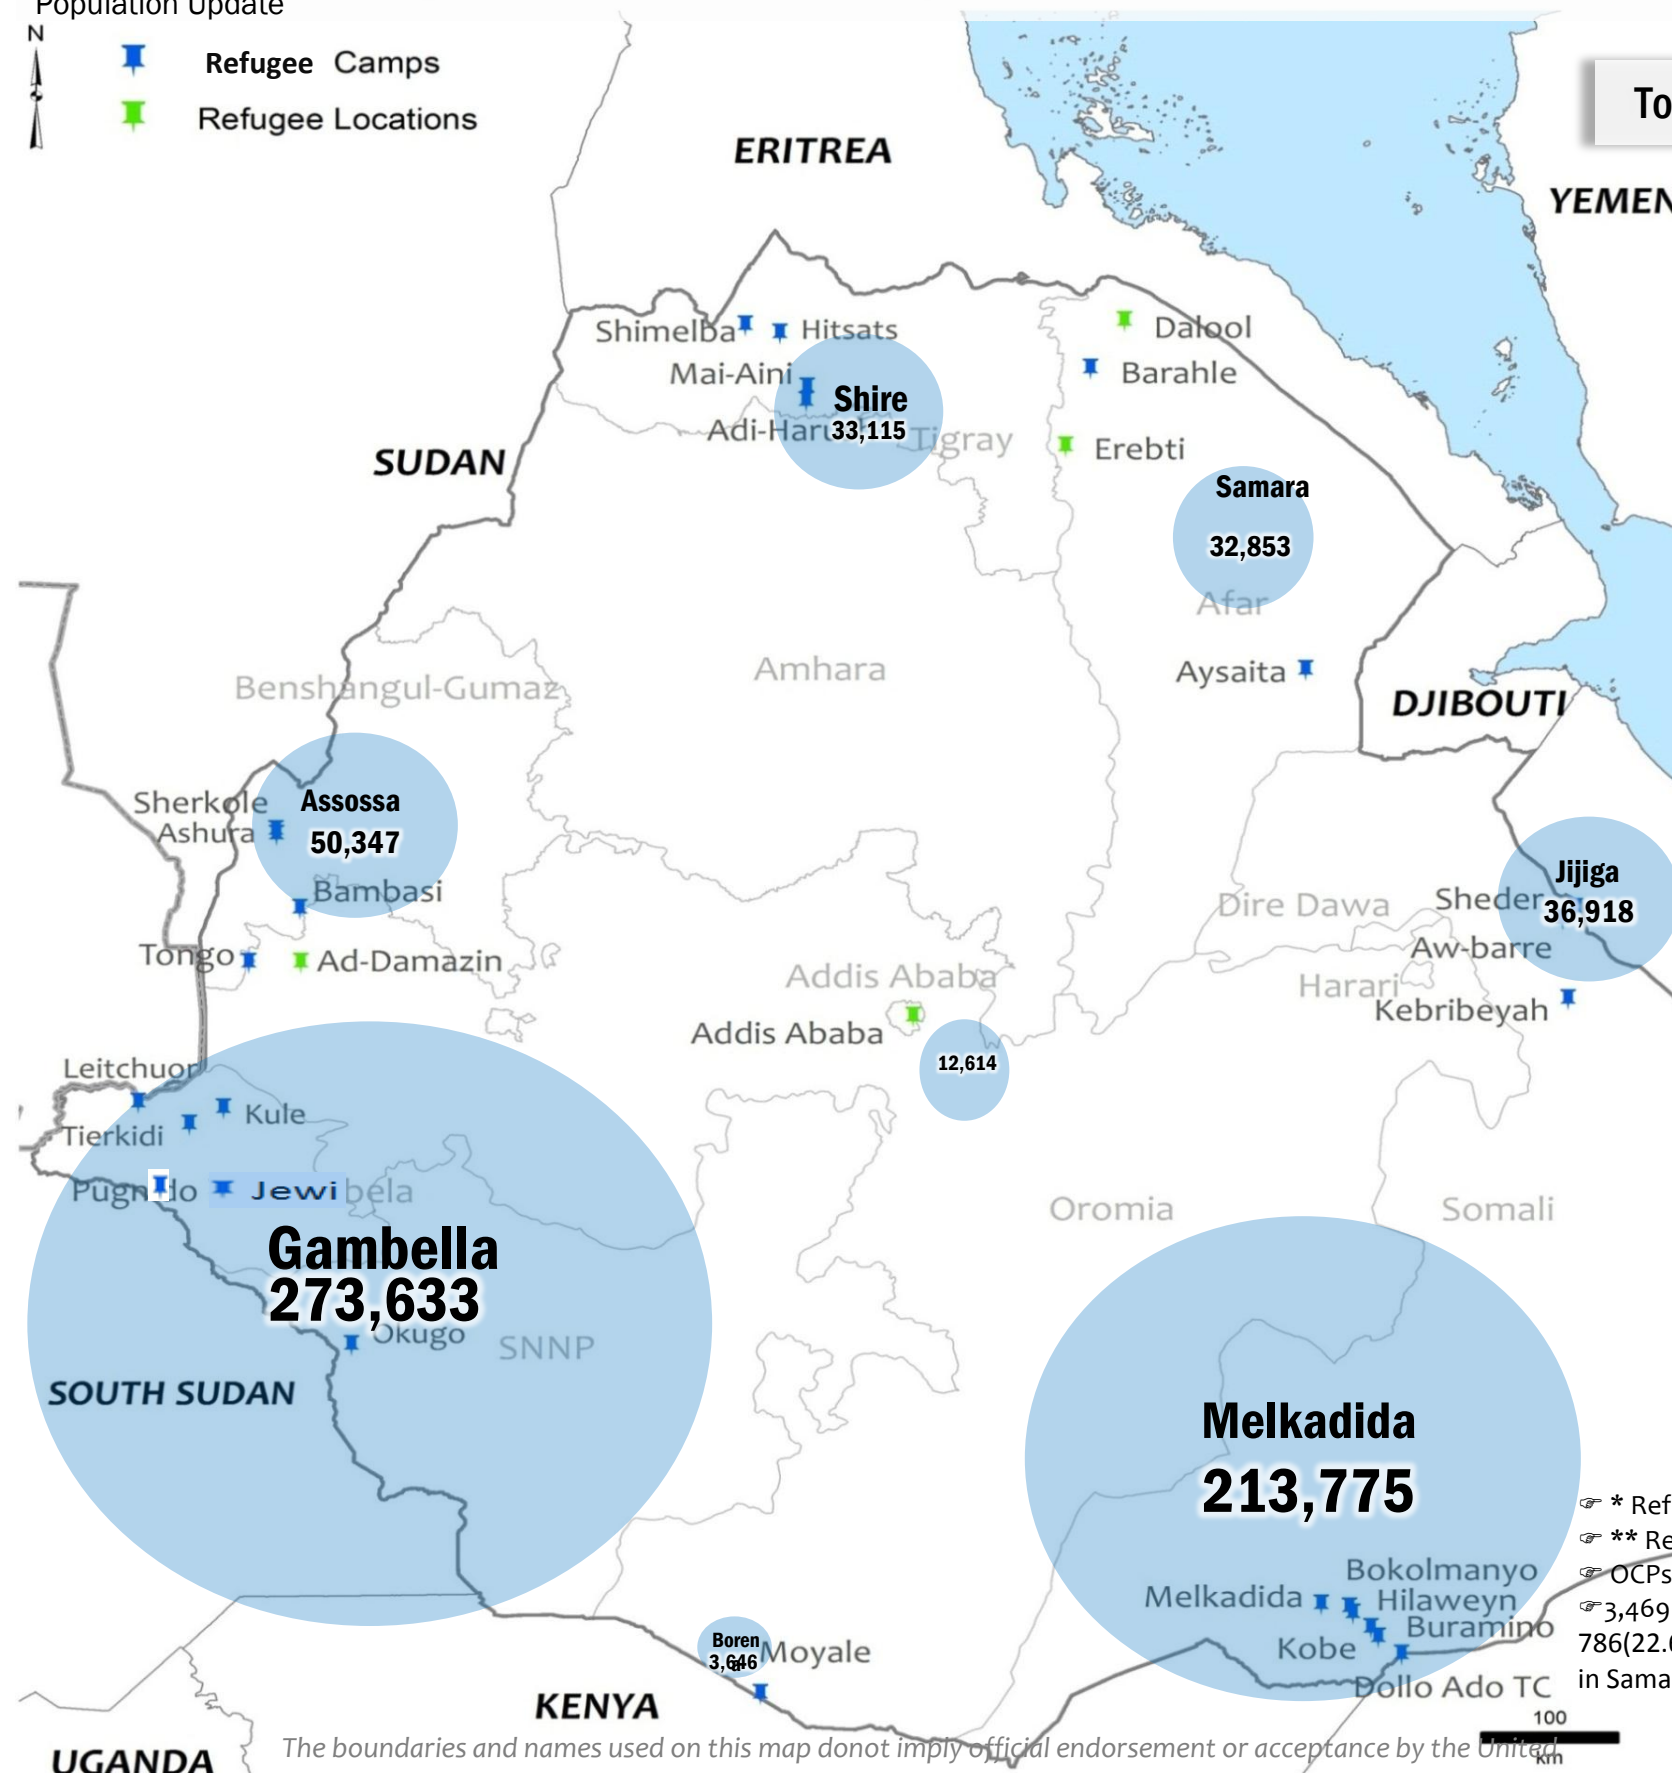

Refugees and Asylum-seekers in Ethiopia

31 May 2016

UNHCR Ethiopia

Population Update

- Refugee Camps
- Refugee Locations

Total Refugee and Asylum-seeker Population

737,979

Total Number of Households

215,371

Camp/Site	Population by Camp/Site & CoO						Total	Camp/Site(%)
	SSD	SOM	ERT	SUD	YEM	OTHERS		
Addis Ababa	422	844	8,816	83	1,490	959	12,614	1.71%
Mai-Aini			10,157				10,157	1.38%
Adi Harush			7,808				7,808	1.06%
Shimelba			5,282				5,282	0.72%
Hitsats			9,410				9,410	1.28%
Tigray (OCP)			458				458	0.06%
Aysaita			11,083				11,083	1.50%
Barahle			9,492				9,492	1.29%
Erebt*			522				522	0.07%
Dalool*			7,314				7,314	0.99%
Ayne-Deeb*			4,442				4,442	0.60%
Pugnido	63,295			47		5	63,347	8.58%
Kule	48,734			11		-	48,745	6.61%
Pugnido II	16,622			1		-	16,623	2.25%
Okugo	9,026			1		-	9,027	1.22%
Tierkidi	53,945					-	53,945	7.31%
Jewi	48,921					-	48,921	6.63%
Gambella Main Entry Points**	29,903						29,903	4.05%
Other Location Gambella*	3,122						3,122	0.42%
Sherkole	4,456			5,971		609	11,036	1.50%
Bambasi	17			15,438		-	15,455	2.09%
Cizan/Ad-Damazin*	7			2,556			2,563	0.35%
Tongo	1,075			10,208			11,283	1.53%
Tsore/Ashura	6,112			3,898		-	10,010	1.36%
Ken-Borena						3,646	3,646	0.49%
Aw-barre		12,195					12,195	1.65%
Kebribeyah		13,559					13,559	1.84%
Sheder		11,164					11,164	1.51%
Bokolmany		42,607					42,607	5.77%
Melkadida		45,198					45,198	6.12%
Kobe		43,473					43,473	5.89%
Hilaweyn		43,274					43,274	5.86%
Buramino		39,223					39,223	5.31%
Dollo Ado TC & RC							-	0.00%
Eritreans spontaneously settled in Ethiopia			81,078				81,078	10.99%
Total	285,657	251,537	155,862	38,214	1,490	5,219	737,979	100.00%
CoO (%)	38.71%	34.08%	21.12%	5.18%	0.20%	0.71%	100.00%	

Notes:

- Refugees living within host communities
- ** Refugees at entry points
- OCPs: 4,160 in Addis Ababa and 458 in Tigray.
- 3,469 new arrivals comprise 1,787 (51.51%) in Shire, 786(22.66%) in Gambella, 433(12.48%) in Assosa , 343(9.89%) in Samara ,104 (3%) in Melkadida & 16(0.46%) in Addis Ababa

The Shire refugee population decreased by 81, 078 refugees in September 2015: these refugees no longer reside in the Shire camps and are believed to have spontaneously settled elsewhere in Ethiopia, subject to verification.

The boundaries and names used on this map do not imply official endorsement or acceptance by the United Nations

SOMALIA

Sources UNHCR proGres For more information, contact mutueran@unhcr.org