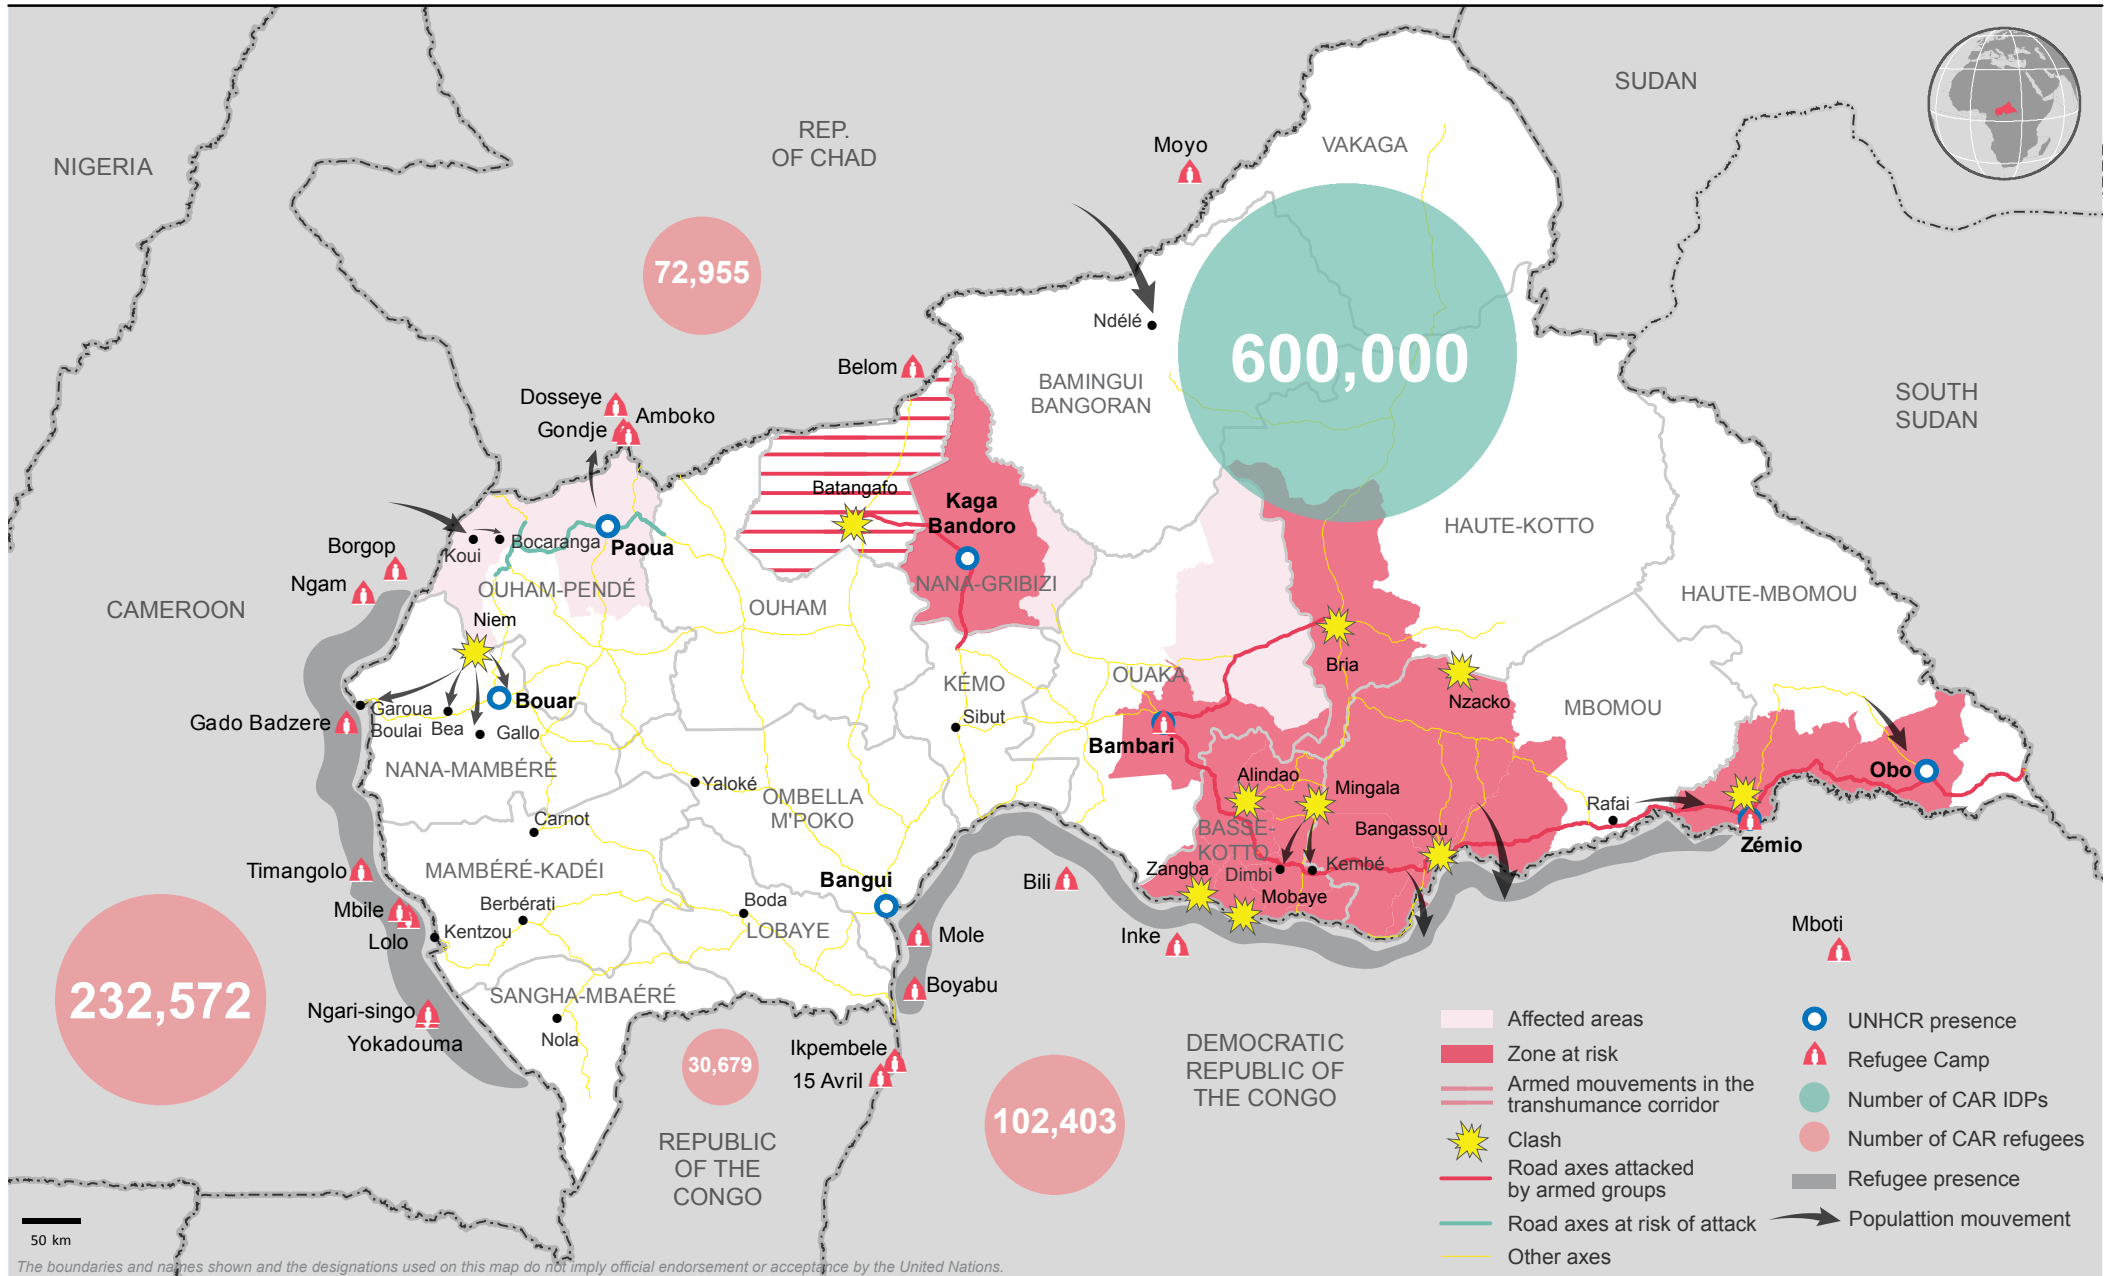

Central African Republic Regional Situation

Internal Displacement and Refugee Movements

as of 31 July 2017 or latest figures available

The boundaries and names shown and the designations used on this map do not imply official endorsement or acceptance by the United Nations.