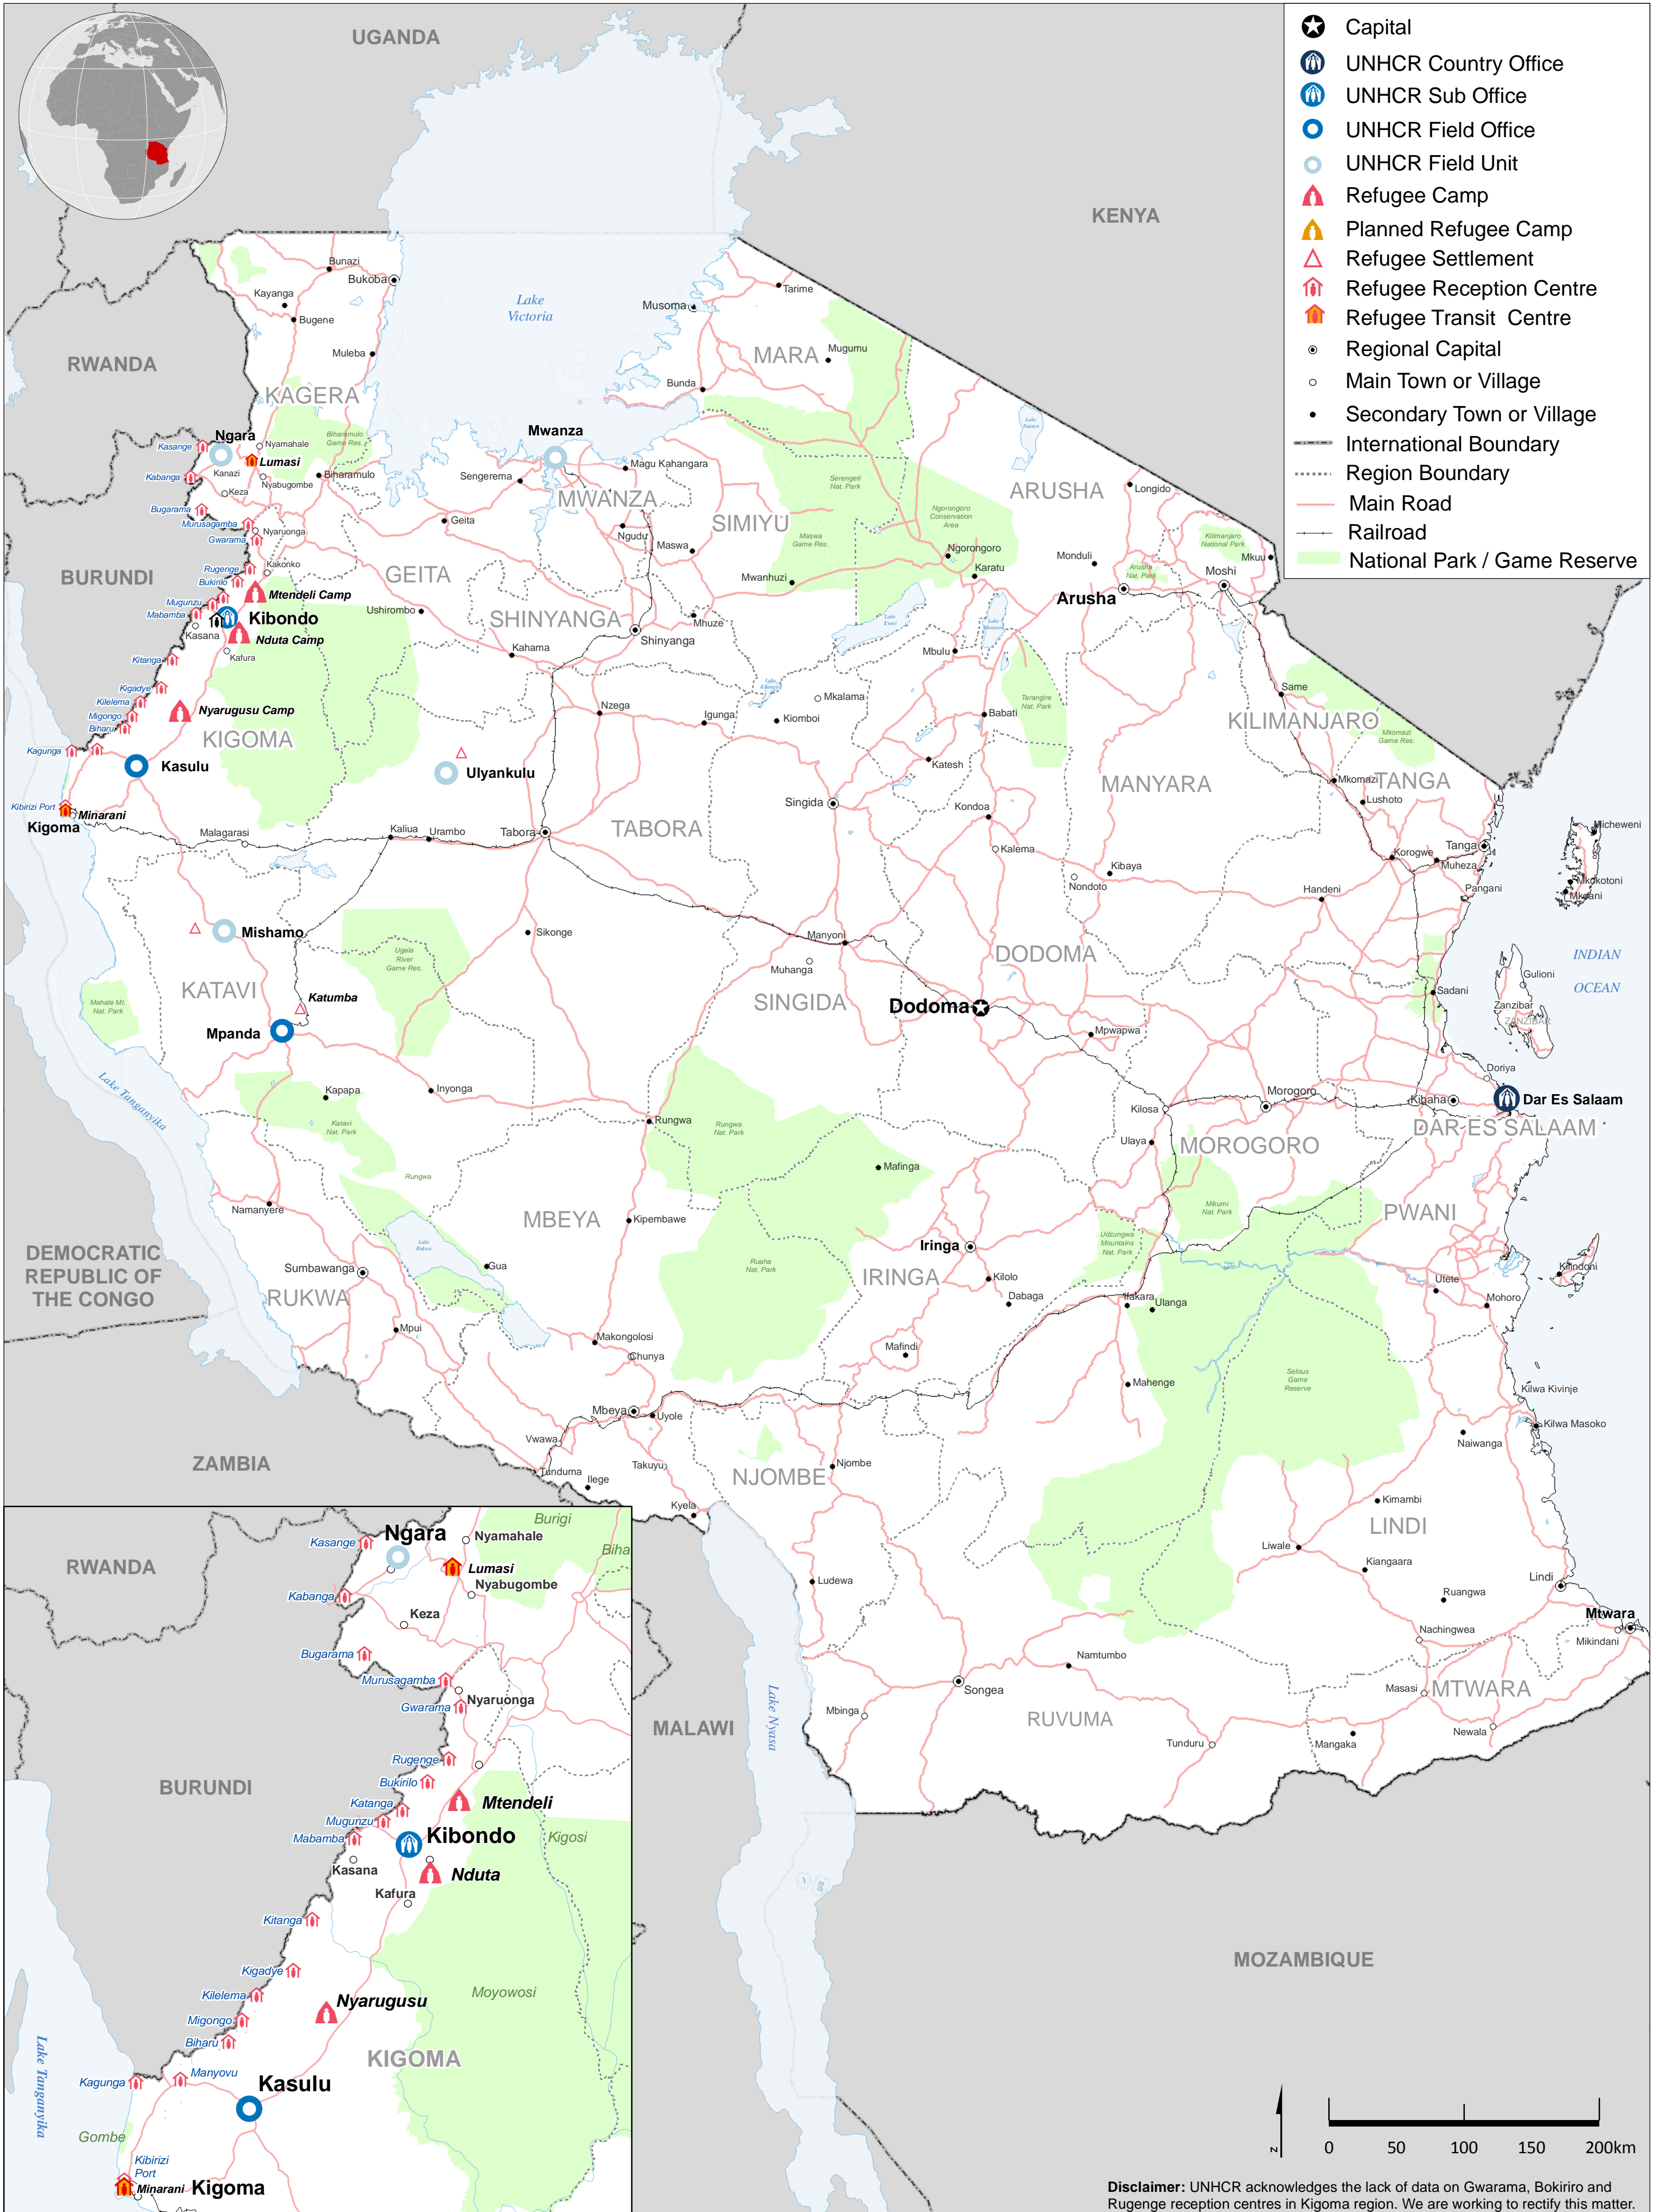

United Republic of TANZANIA

UNHCR Presence

(As of May 31st 2017)

- Capital
- UNHCR Country Office
- UNHCR Sub Office
- UNHCR Field Office
- UNHCR Field Unit
- Refugee Camp
- Planned Refugee Camp
- Refugee Settlement
- Refugee Reception Centre
- Refugee Transit Centre
- Regional Capital
- Main Town or Village
- Secondary Town or Village
- International Boundary
- Region Boundary
- Main Road
- Railroad
- National Park / Game Reserve

Disclaimer: UNHCR acknowledges the lack of data on Gwarama, Bokiriro and Rugenge reception centres in Kigoma region. We are working to rectify this matter.