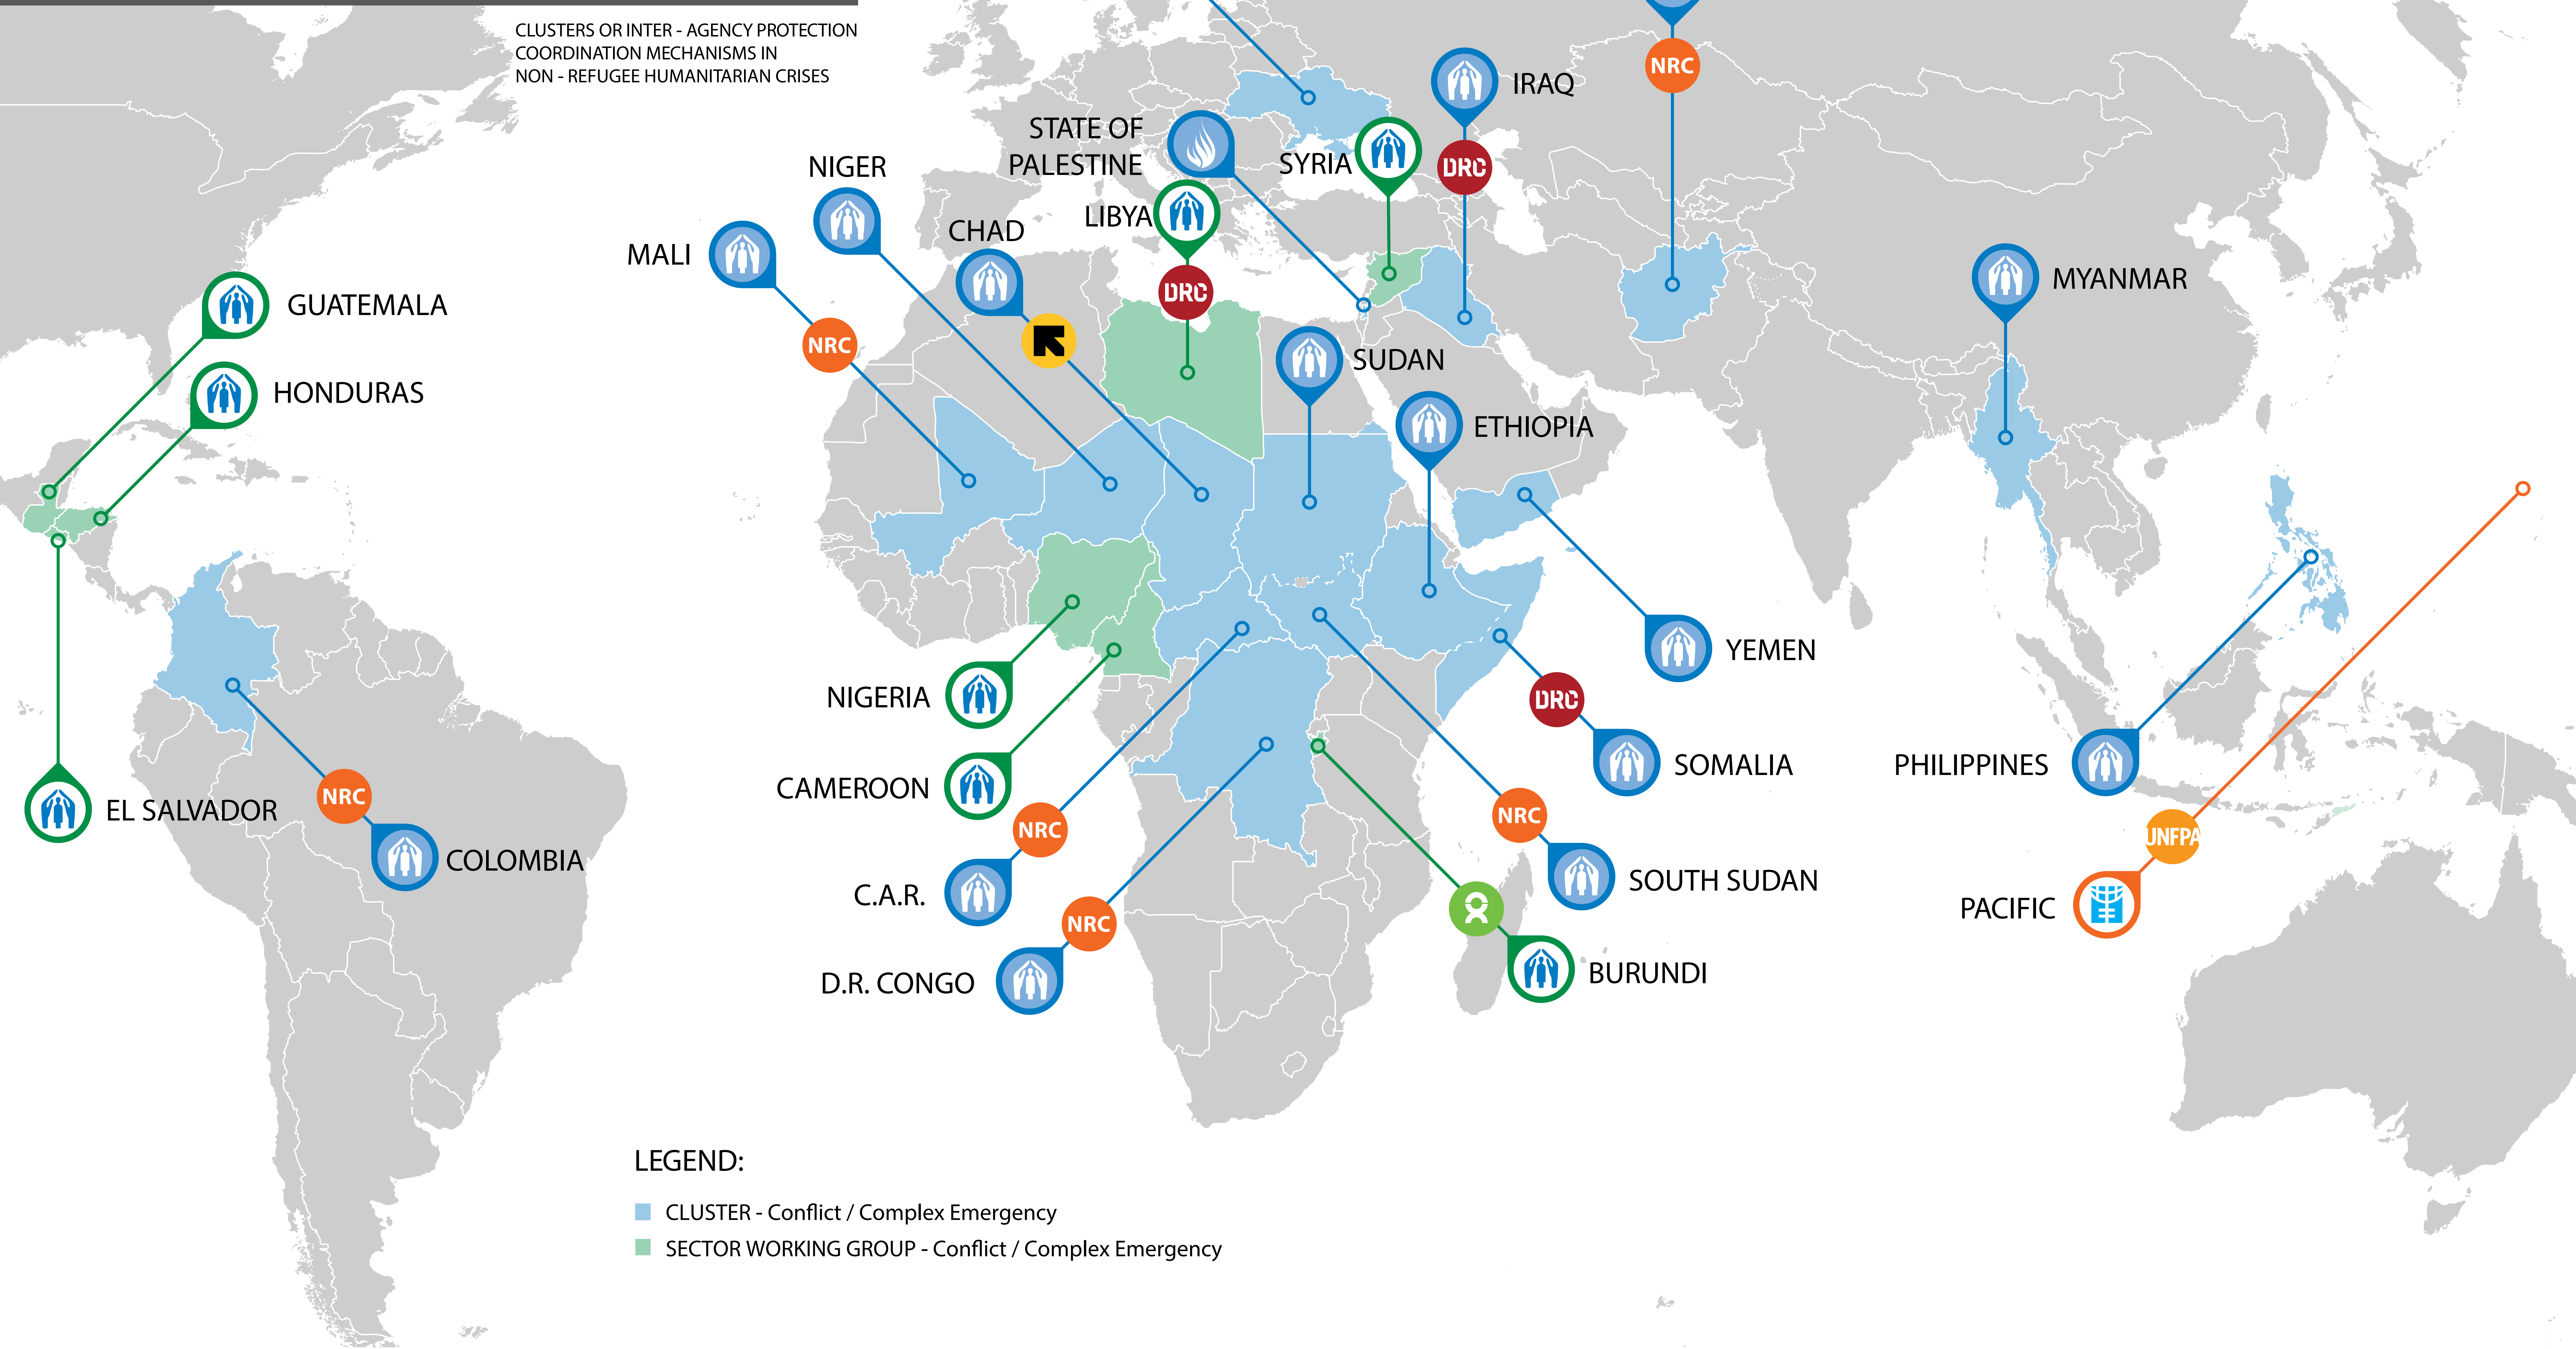

PROTECTION CLUSTERS

CLUSTERS OR INTER - AGENCY PROTECTION COORDINATION MECHANISMS IN NON - REFUGEE HUMANITARIAN CRISES

LEGEND:

- CLUSTER - Conflict / Complex Emergency
- SECTOR WORKING GROUP - Conflict / Complex Emergency

LEAD AGENCIES

CO-LEAD AGENCIES/ORGANIZATIONS