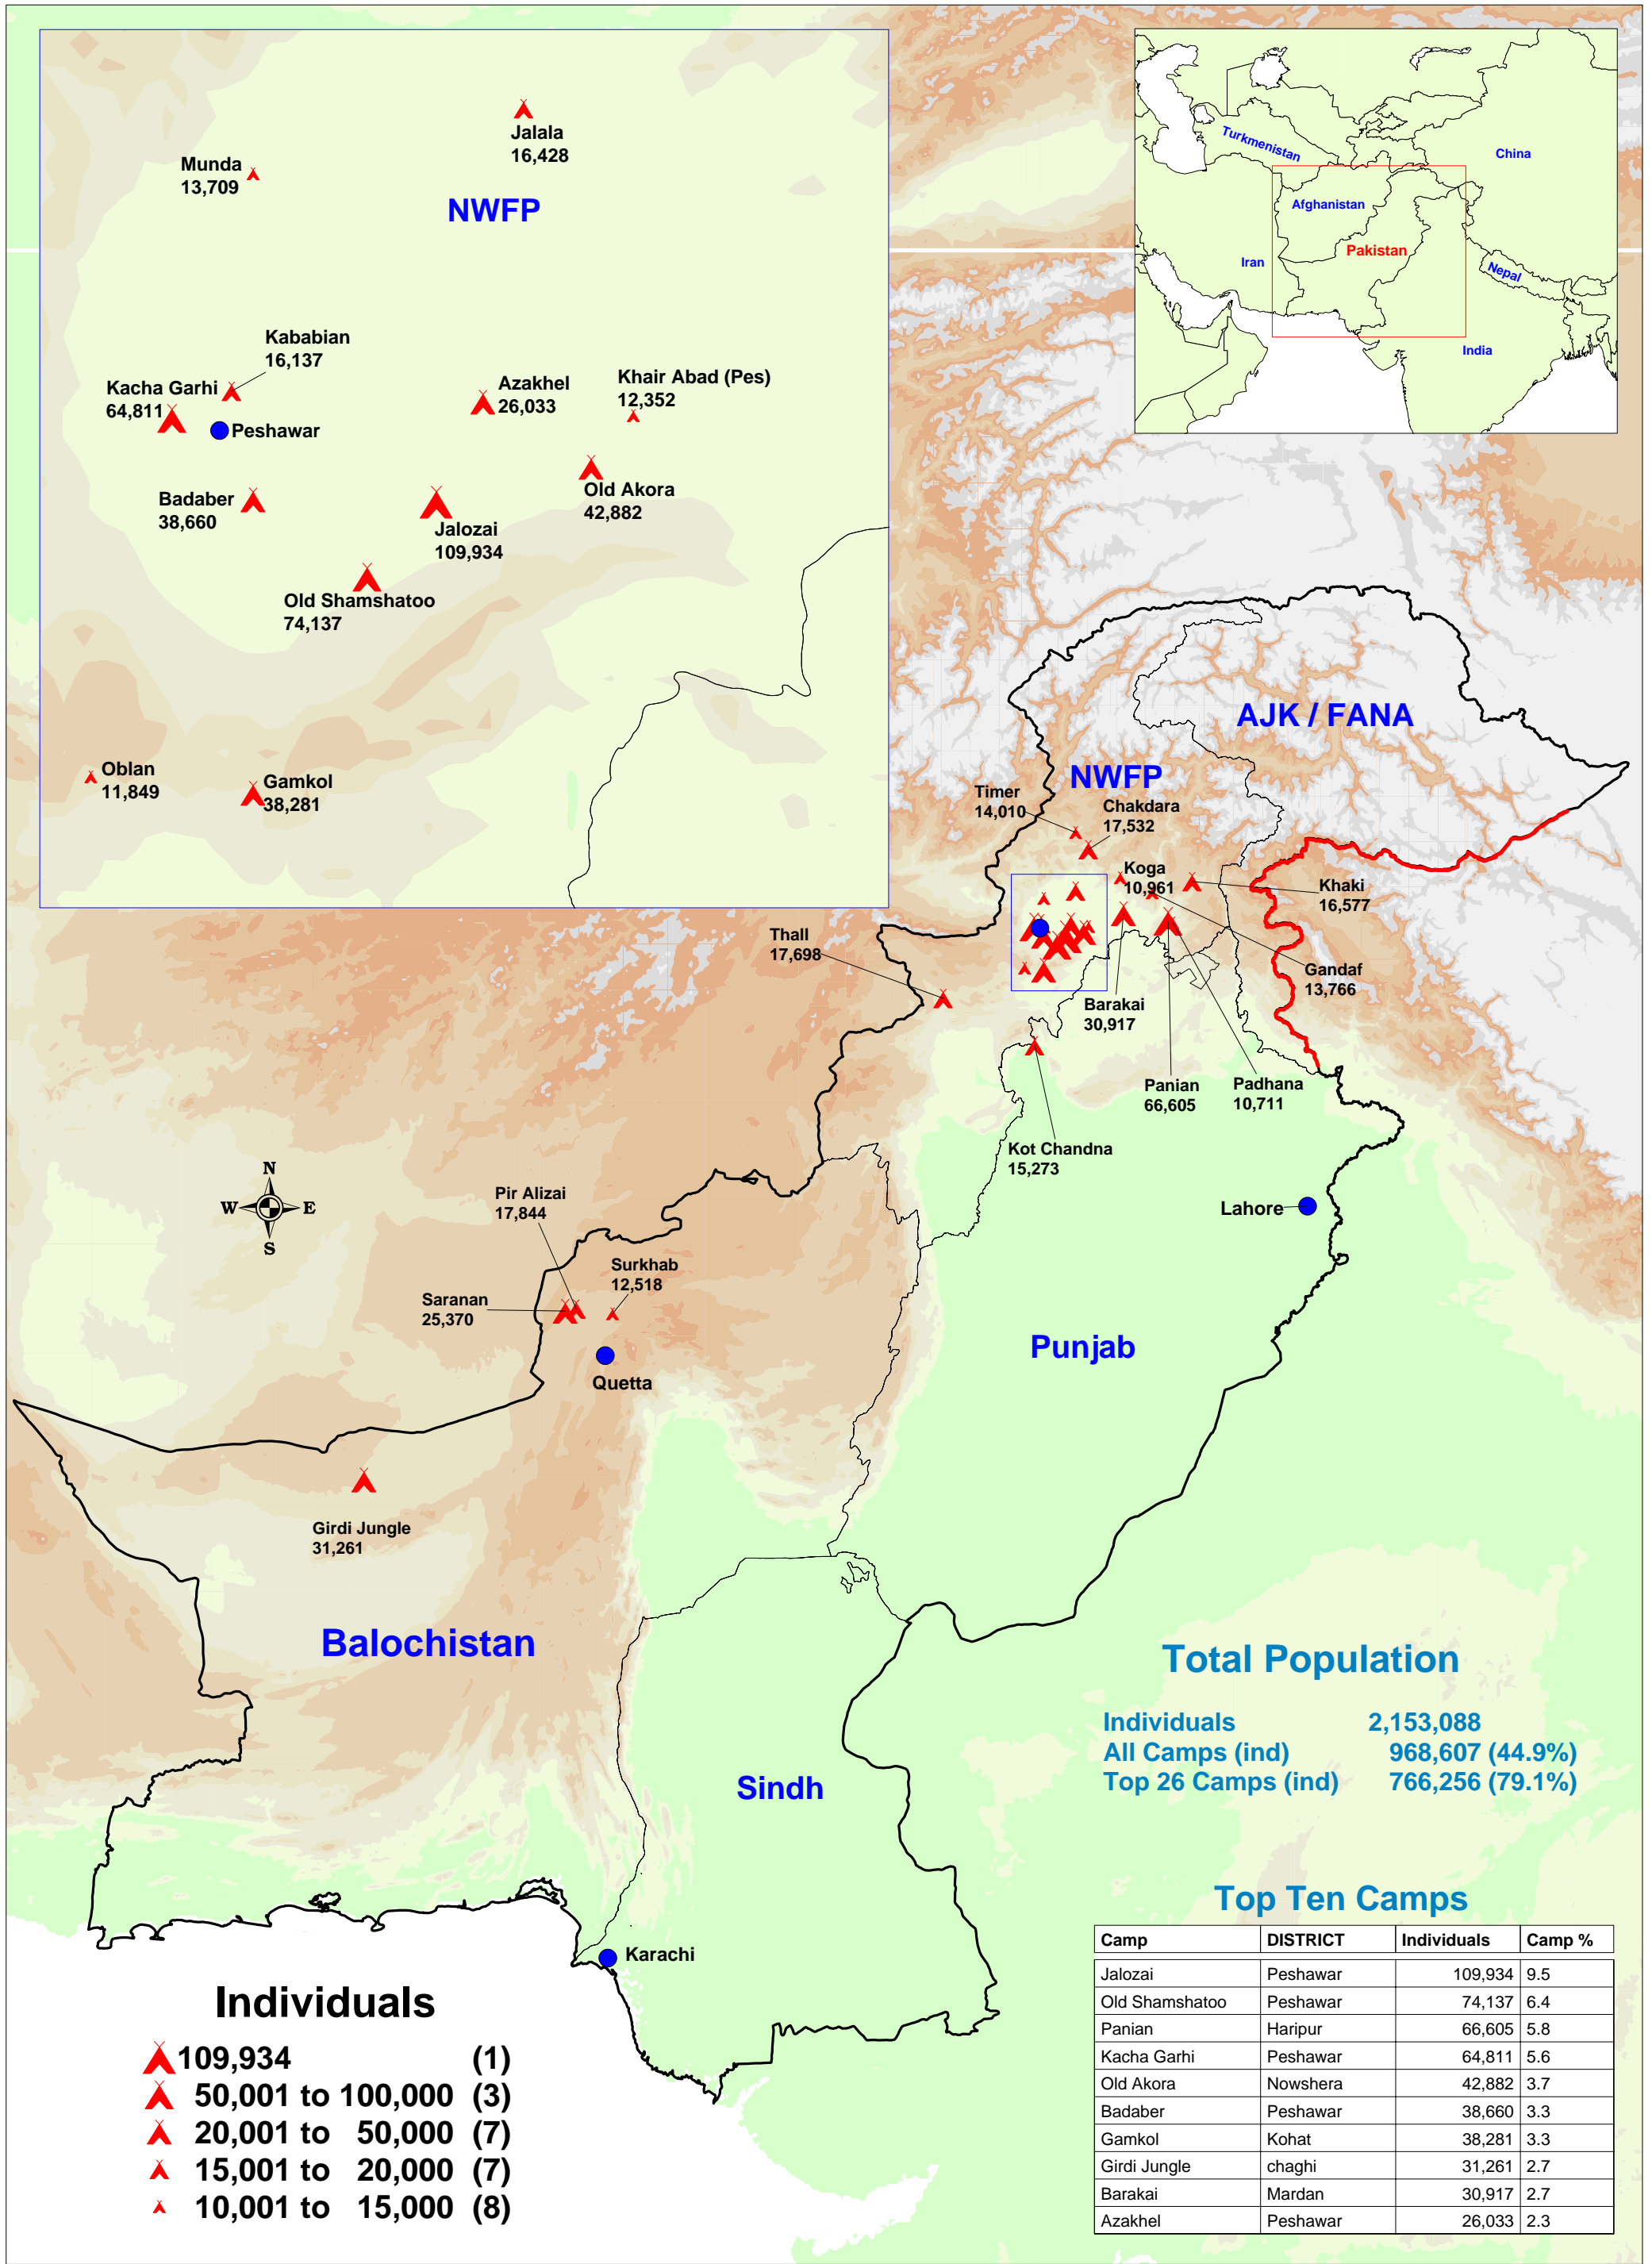

Registration of Afghans in Pakistan: Top 26 Camps (Population more than 10,000 Individuals)

Oct 15, 2006 - Feb 15, 2007

The boundaries and names shown on this map do not imply official endorsement or acceptance by the United Nations. Red line represents approximately the Line of Control in Jammu and Kashmir agreed upon by the parties. The final status of Jammu and Kashmir has not yet been agreed upon by the parties.

Total Population

Individuals	2,153,088
All Camps (ind)	968,607 (44.9%)
Top 26 Camps (ind)	766,256 (79.1%)

Top Ten Camps

Camp	DISTRICT	Individuals	Camp %
Jalozai	Peshawar	109,934	9.5
Old Shamshatoo	Peshawar	74,137	6.4
Panian	Haripur	66,605	5.8
Kacha Garhi	Peshawar	64,811	5.6
Old Akora	Nowshera	42,882	3.7
Badaber	Peshawar	38,660	3.3
Gamkol	Kohat	38,281	3.3
Girdi Jungle	chaghi	31,261	2.7
Barakai	Mardan	30,917	2.7
Azakhel	Peshawar	26,033	2.3

Individuals

- ▲ 109,934 (1)
- ▲ 50,001 to 100,000 (3)
- ▲ 20,001 to 50,000 (7)
- ▲ 15,001 to 20,000 (7)
- ▲ 10,001 to 15,000 (8)