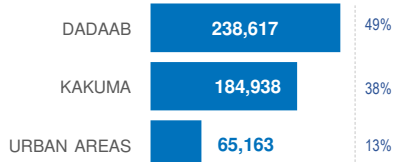

KENYA

Registered refugees and asylum-seekers

as of 30 November 2017

489,071

REGISTERED REFUGEES AND ASYLUM-SEEKERS

HOST LOCATIONS

87%
Living in camps

13%
Living in urban areas