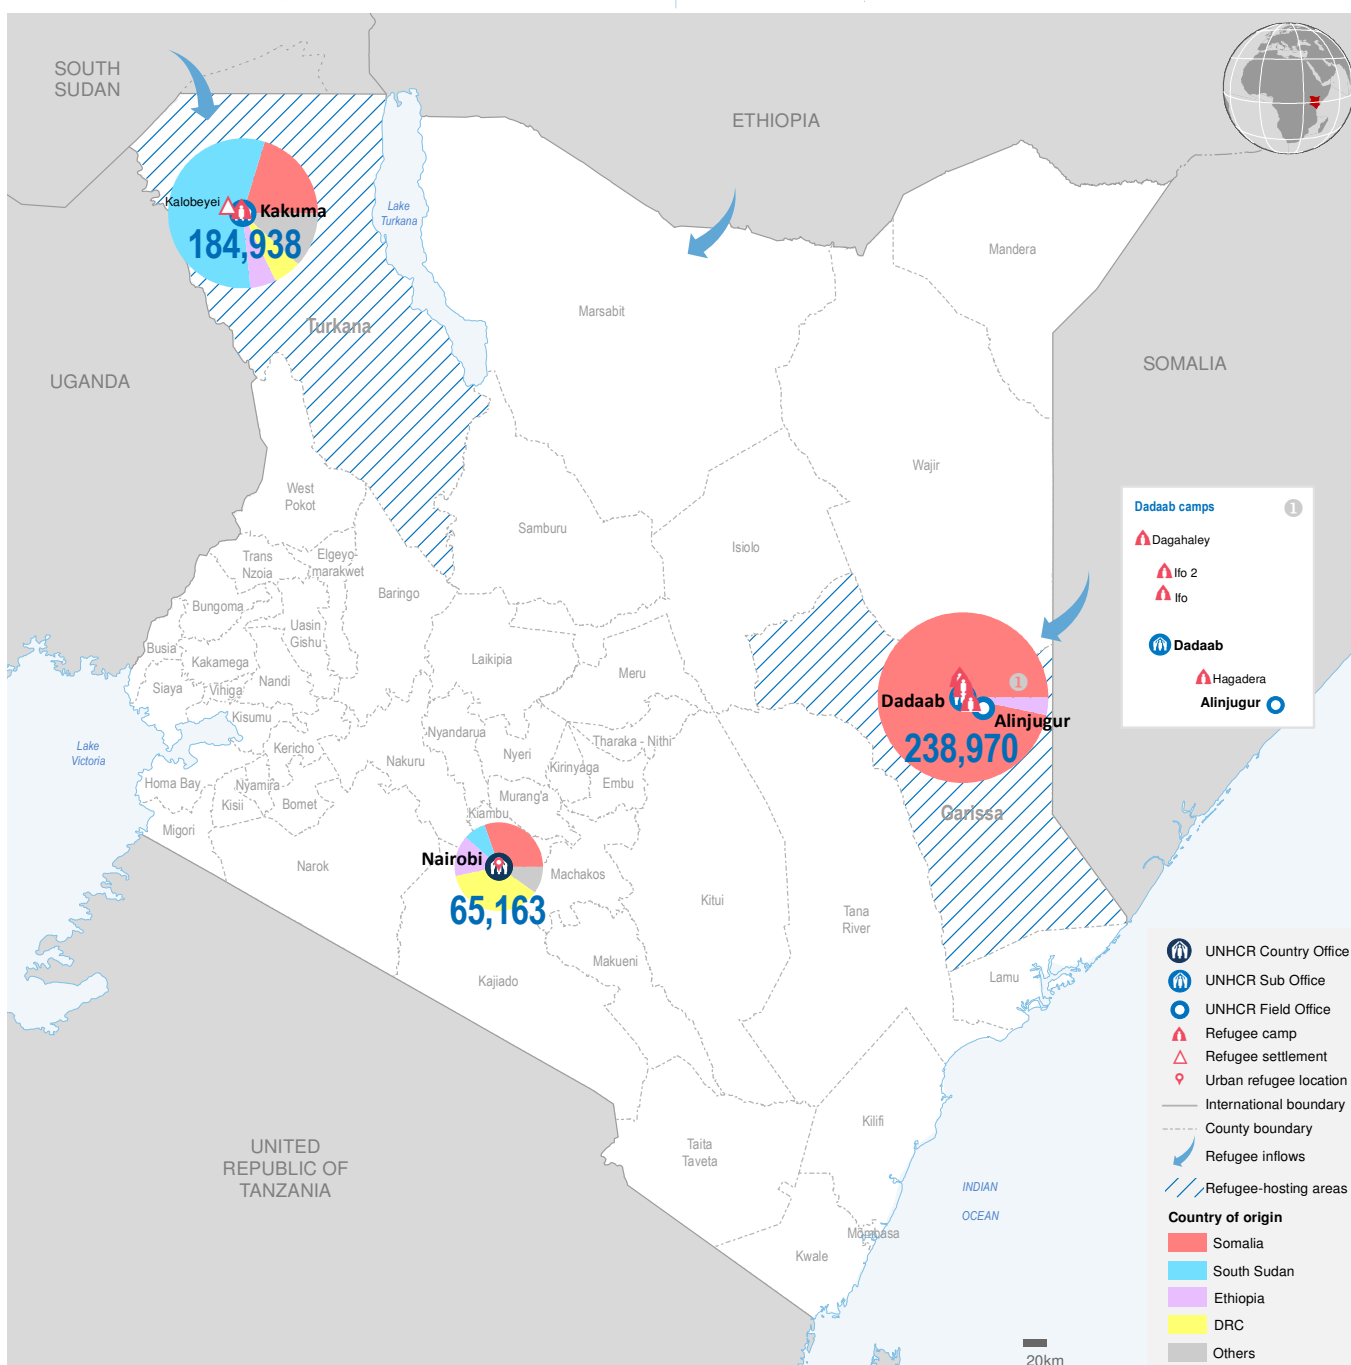

KENYA

Registered refugees and asylum-seekers

as of 30 November 2017

489,071

REGISTERED REFUGEES AND ASYLUM-SEEKERS

HOST LOCATIONS

87%
Living in camps

13%
Living in urban areas

COUNTRIES OF ORIGIN

DEMOGRAPHICS

age and gender

LEGAL STATUS

The boundaries and names shown and the designations used on this map do not imply official endorsement or acceptance by the United Nations.

Sources: UNHCR Kenya. Statistics based on UNHCR's Refugee Registration System, *proGres* Author: UNHCR Kenya - Data Management Unit Nairobi Feedback: kennaodm@unhcr.org