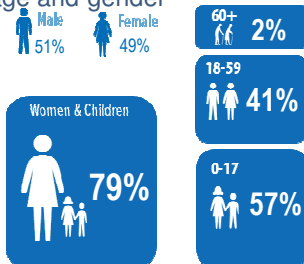

KENYA

Registered refugees and asylum-seekers

as of 30 November 2017

489,071

REGISTERED REFUGEES AND ASYLUM-SEEKERS

HOST LOCATIONS

87%
Living in camps

13%
Living in urban areas

COUNTRIES OF ORIGIN

DEMOGRAPHICS

age and gender

LEGAL STATUS

The boundaries and names shown and the designations used on this map do not imply official endorsement or acceptance by the United Nations.

Sources: UNHCR Kenya. Statistics based on UNHCR's Refugee Registration System, *proGres* Author: UNHCR Kenya - Data Management Unit Nairobi Feedback: kennaodm@unhcr.org