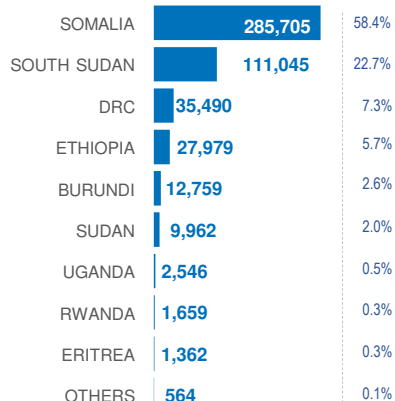

KENYA

Registered refugees and asylum-seekers

as of 30 November 2017

489,071

REGISTERED REFUGEES AND ASYLUM-SEEKERS

HOST LOCATIONS

87%
Living in camps

13%
Living in urban areas

COUNTRIES OF ORIGIN

DEMOGRAPHICS

age and gender

LEGAL STATUS

The boundaries and names shown and the designations used on this map do not imply official endorsement or acceptance by the United Nations.

Sources: UNHCR Kenya. Statistics based on UNHCR's Refugee Registration System, *proGres* Author: UNHCR Kenya - Data Management Unit Nairobi Feedback: kennaodm@unhcr.org