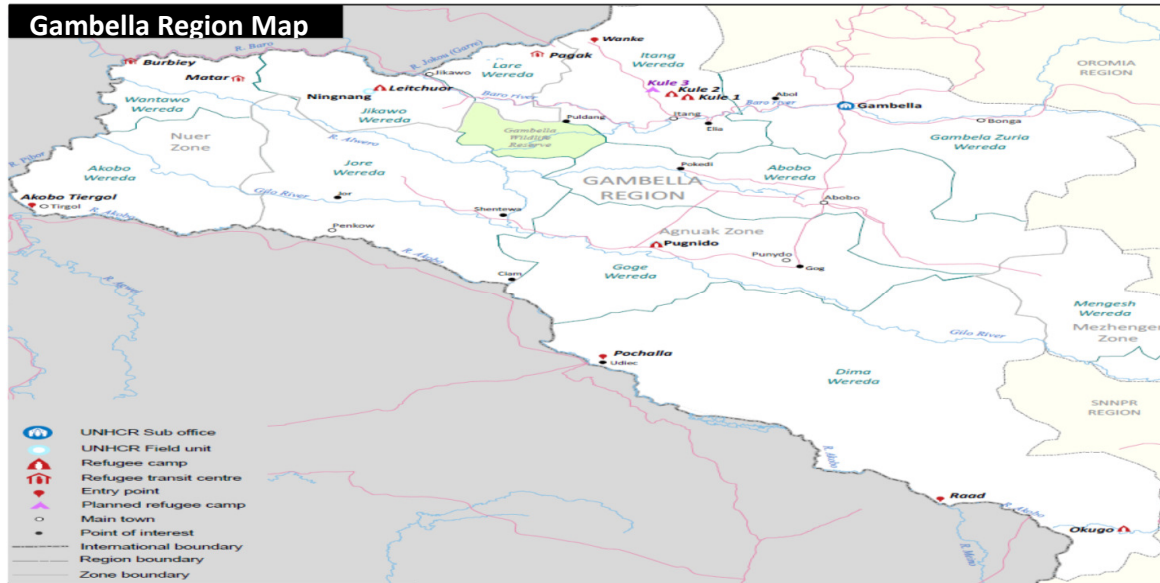

South Sudanese new arrivals in Gambella - Post 15th December 2013 (as of 11-July-2014)

Gambella Region Map

TOTAL ARRIVALS
169,407*
 persons

Breakdown by entry points

New ARRIVALS BY ENTRY POINTS

Arrivals by Month

Arrivals Relocation Statistics

UNHCR Gambella, ETHIOPIA; 11-July-2014

*- This figure does not include the old caseload of 46,362 South Sudanese refugees registered pre 15th December 2013 [Breakdown: Pugnido = 42,904; Okugo = 3,458]

**-. Interviews with some refugees indicate that those with large livestock herds as well as traders and other categories were unwilling to move from border entry locations.