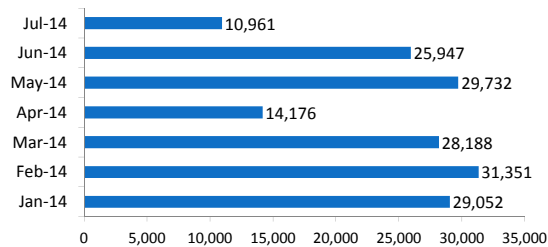

South Sudanese new arrivals in Gambella - Post 15th December 2013 (as of 11-July-2014)

Gambella Region Map

TOTAL ARRIVALS
169,407*
 persons

Breakdown by entry points

New ARRIVALS BY ENTRY POINTS

Arrivals by Month

Arrivals Relocation Statistics

UNHCR Gambella, ETHIOPIA; 11-July-2014

*- This figure does not include the old caseload of 46,362 South Sudanese refugees registered pre 15th December 2013 [Breakdown: Pugnido = 42,904; Okugo = 3,458]