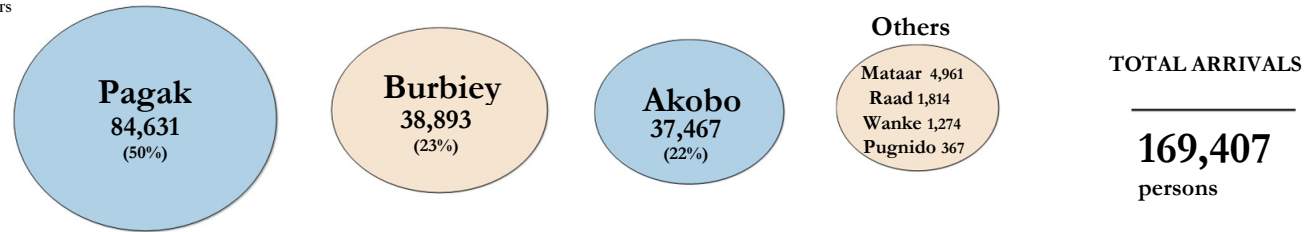

South Sudanese new arrivals in Gambella - Post 15th December 2013 (as of 11-July-2014)

Gambella Region Map

TOTAL ARRIVALS
169,407*
 persons

Breakdown by entry points

New ARRIVALS BY ENTRY POINTS

Arrivals by Month

Arrivals Relocation Statistics

UNHCR Gambella, ETHIOPIA; 11-July-2014

*- This figure does not include the old caseload of 46,362 South Sudanese refugees registered pre 15th December 2013 [Breakdown: Pugnido = 42,904; Okugo = 3,458]