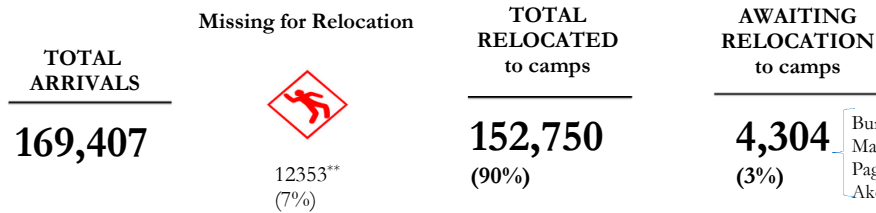

South Sudanese new arrivals in Gambella - Post 15th December 2013 (as of 11-July-2014)

Gambella Region Map

TOTAL ARRIVALS
169,407*
 persons

Breakdown by entry points

New ARRIVALS BY ENTRY POINTS

Arrivals by Month

Arrivals Relocation Statistics

UNHCR Gambella, ETHIOPIA; 11-July-2014

*- This figure does not include the old caseload of 46,362 South Sudanese refugees registered pre 15th December 2013 [Breakdown: Pugnido = 42,904; Okugo = 3,458]