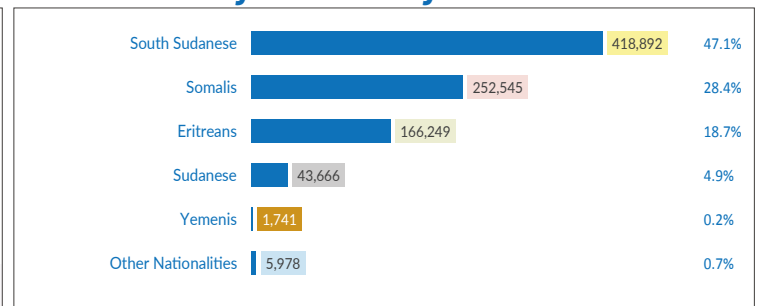

Breakdown by nationality