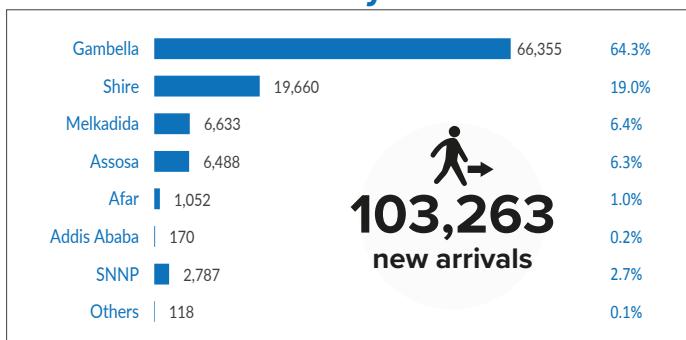

New arrivals trends by location | 2017