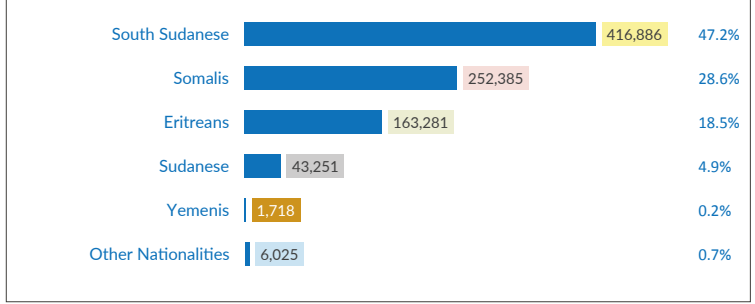

ETHIOPIA

Refugees and Asylum-seekers

as of 30 September 2017

Age/Gender breakdown

Breakdown by nationality

New arrivals trends by location | 2017

Arrivals | 12 months trends