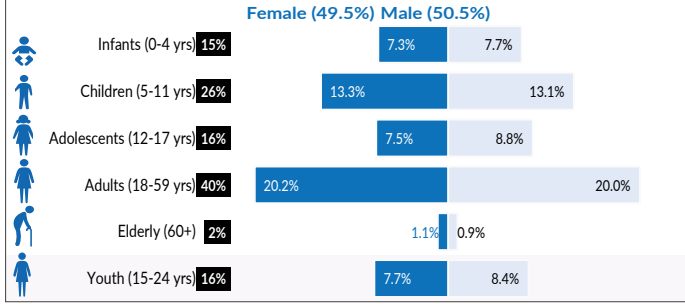

ETHIOPIA

Refugees and Asylum-seekers

as of 30 September 2017

Age/Gender breakdown

Breakdown by nationality

New arrivals trends by location | 2017

Arrivals | 12 months trends