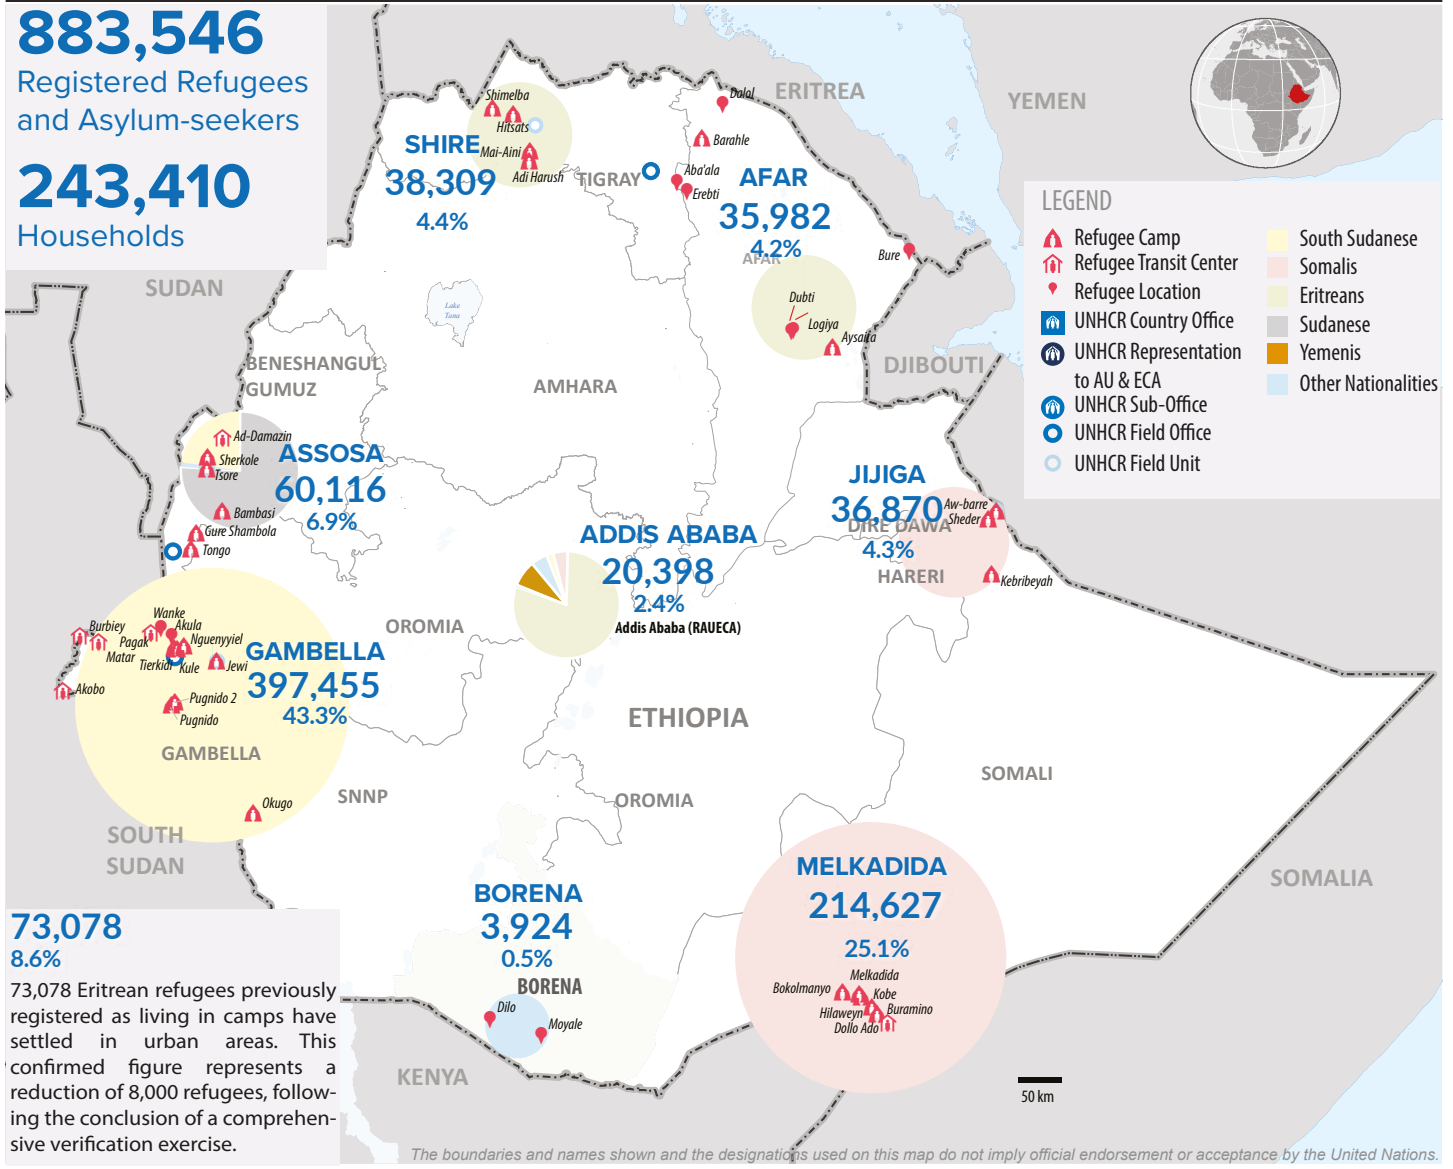

ETHIOPIA

Refugees and Asylum-seekers

as of 30 September 2017

Age/Gender breakdown

Breakdown by nationality

New arrivals trends by location | 2017

Arrivals | 12 months trends