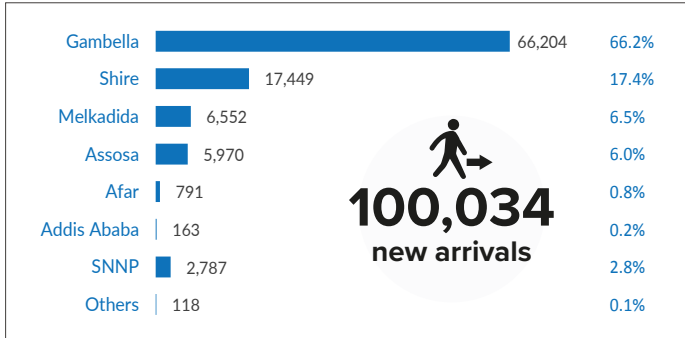

ETHIOPIA

Refugees and Asylum-seekers

as of 30 September 2017

Age/Gender breakdown

Breakdown by nationality

New arrivals trends by location | 2017

Arrivals | 12 months trends