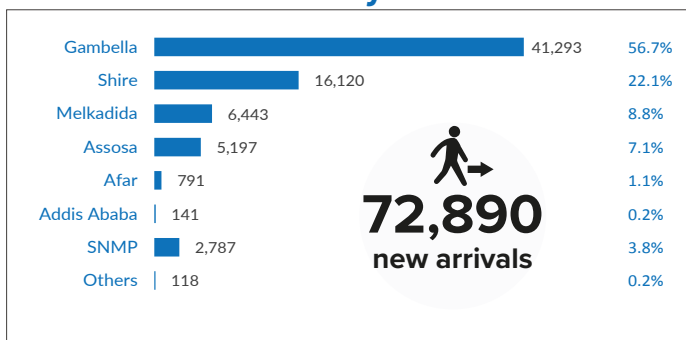

ETHIOPIA

Refugees and Asylum-seekers

as of 31 August 2017

Age/Gender breakdown

Breakdown by nationality

New arrivals trends by location | 2017

Arrivals | 12 months trends