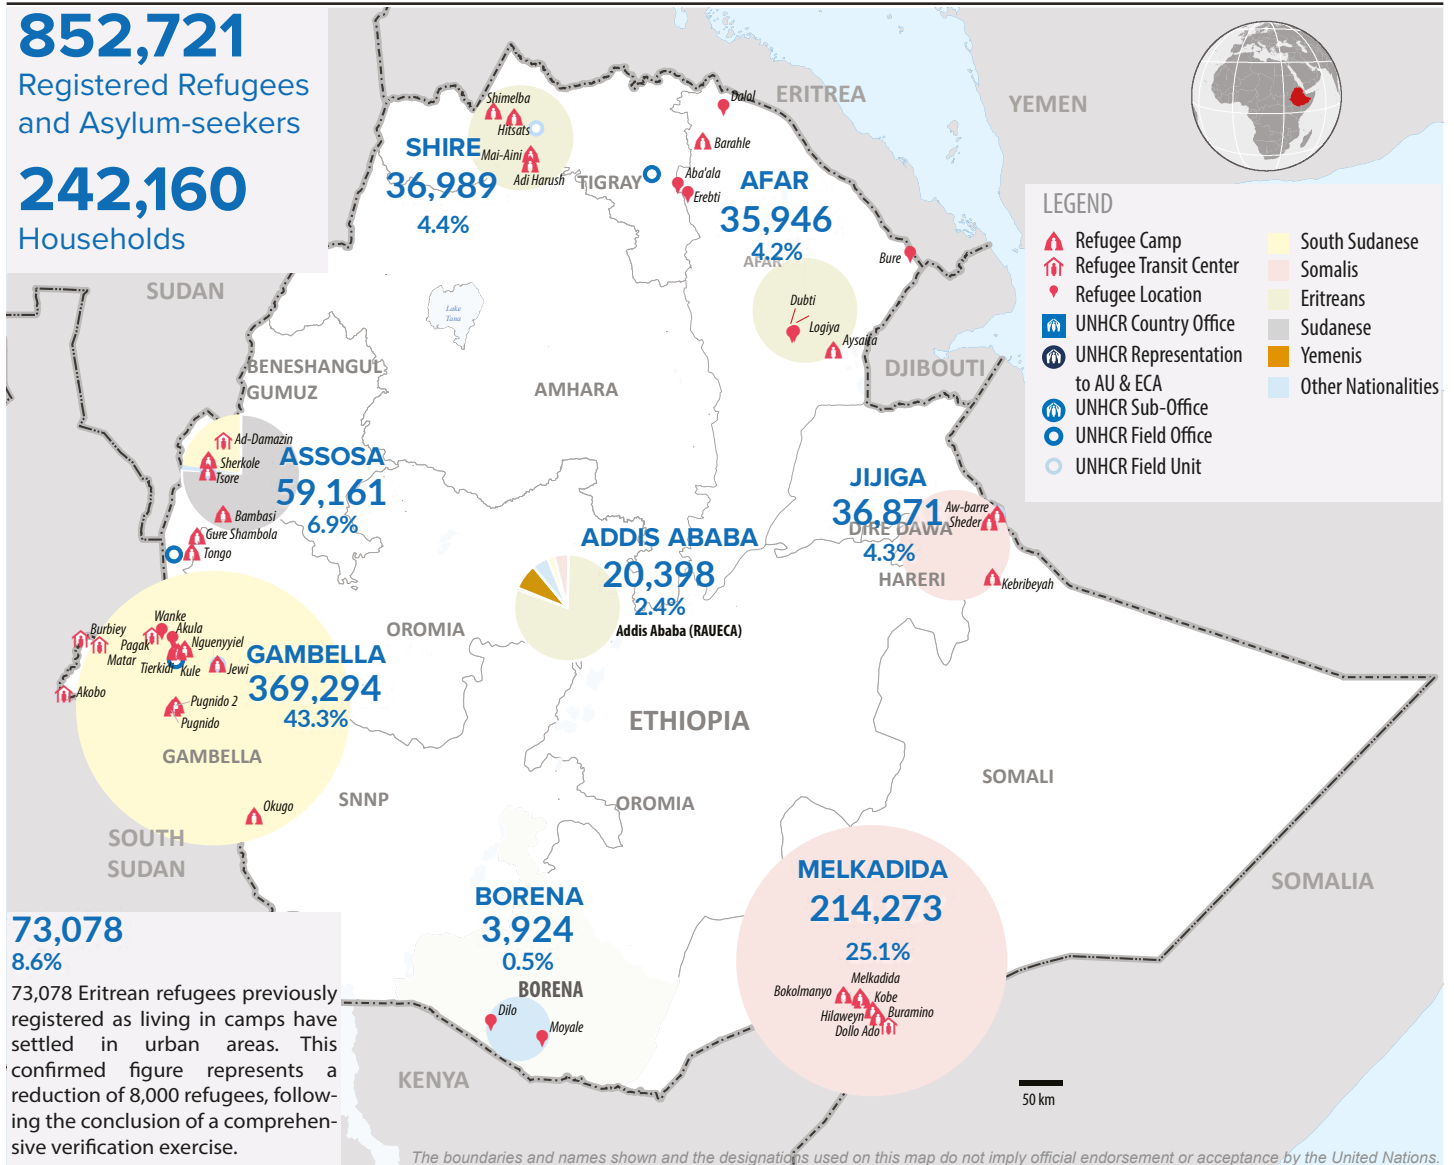

ETHIOPIA

Refugees and Asylum-seekers

as of 31 August 2017

Age/Gender breakdown

Breakdown by nationality

New arrivals trends by location | 2017

Arrivals | 12 months trends