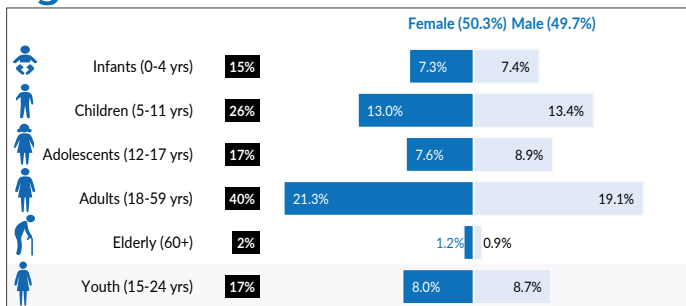

ETHIOPIA

Refugees and Asylum-seekers

as of 31 August 2017

Age/Gender breakdown

Breakdown by nationality

New arrivals trends by location | 2017

Arrivals | 12 months trends