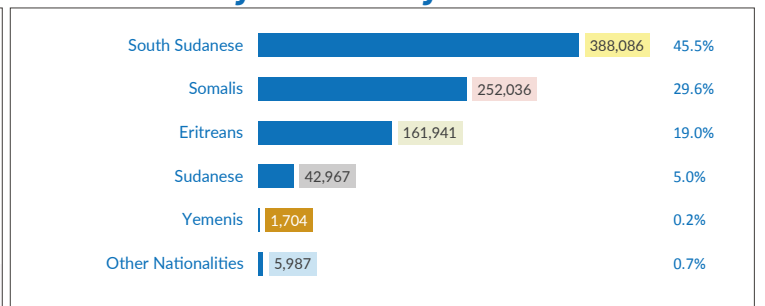

ETHIOPIA

Refugees and Asylum-seekers

as of 31 August 2017

Age/Gender breakdown

Breakdown by nationality

New arrivals trends by location | 2017

Arrivals | 12 months trends