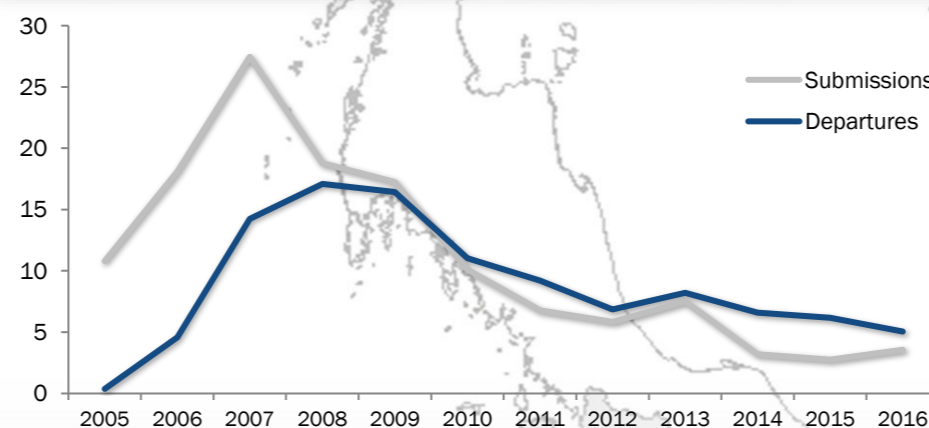

Total number of departures **107,885**

Resettlement Progress in 2017

Oct

Total number of submissions **1,990**

Total number of departures **2,001**

Total Verified Refugee Population* **99,952**
October 2017

* Verification Exercise conducted from Jan-Apr 2015 and subsequent data changes to-date

Resettlement of Myanmar Refugees by location in 2017

Main destinations in 2017

Resettlement overview from 2005 - 2016 (in thousands)