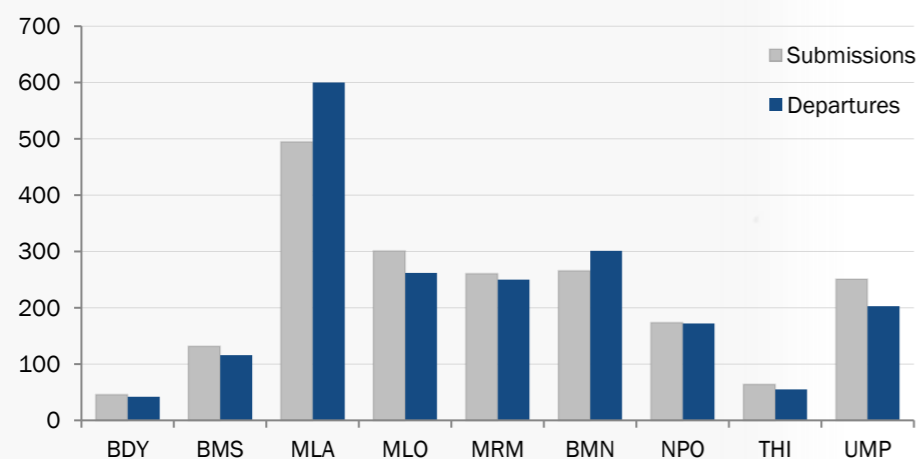

Resettlement of Myanmar Refugees from Temporary Shelters in Thailand

31 October 2017

Thailand Border Operation - Information Management Unit Mae Sot

Resettlement Figures 2005-2017

Oct

Total number of submissions **134,142**

Total number of departures **107,885**

Resettlement Progress in 2017

Oct

Total number of submissions **1,990**

Total number of departures **2,001**

Total Verified Refugee Population* **99,952**
October 2017

* Verification Exercise conducted from Jan-Apr 2015 and subsequent data changes to-date

Resettlement of Myanmar Refugees by location in 2017

Main destinations in 2017

Resettlement overview from 2005 - 2016 (in thousands)