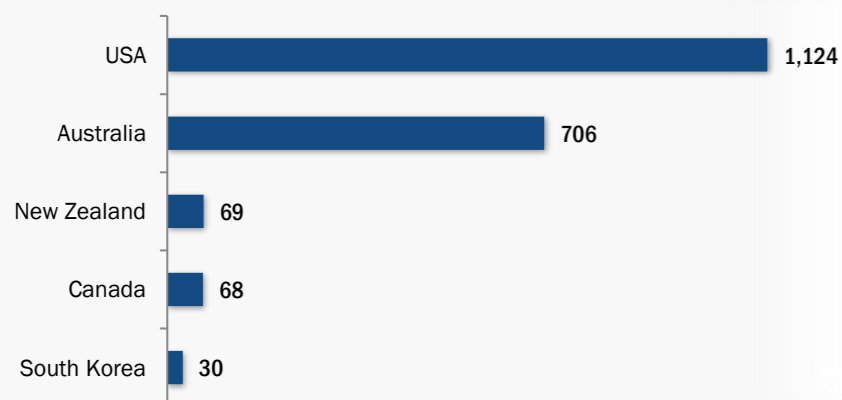

Resettlement of Myanmar Refugees from Temporary Shelters in Thailand

31 October 2017

Thailand Border Operation - Information Management Unit Mae Sot

Resettlement Figures 2005-2017

Oct

Total number of submissions **134,142**

Total number of departures **107,885**

Resettlement Progress in 2017

Oct

Total number of submissions **1,990**

Total number of departures **2,001**

Total Verified Refugee Population* **99,952**
October 2017

* Verification Exercise conducted from Jan-Apr 2015 and subsequent data changes to-date

Resettlement of Myanmar Refugees by location in 2017

Main destinations in 2017

Resettlement overview from 2005 - 2016 (in thousands)