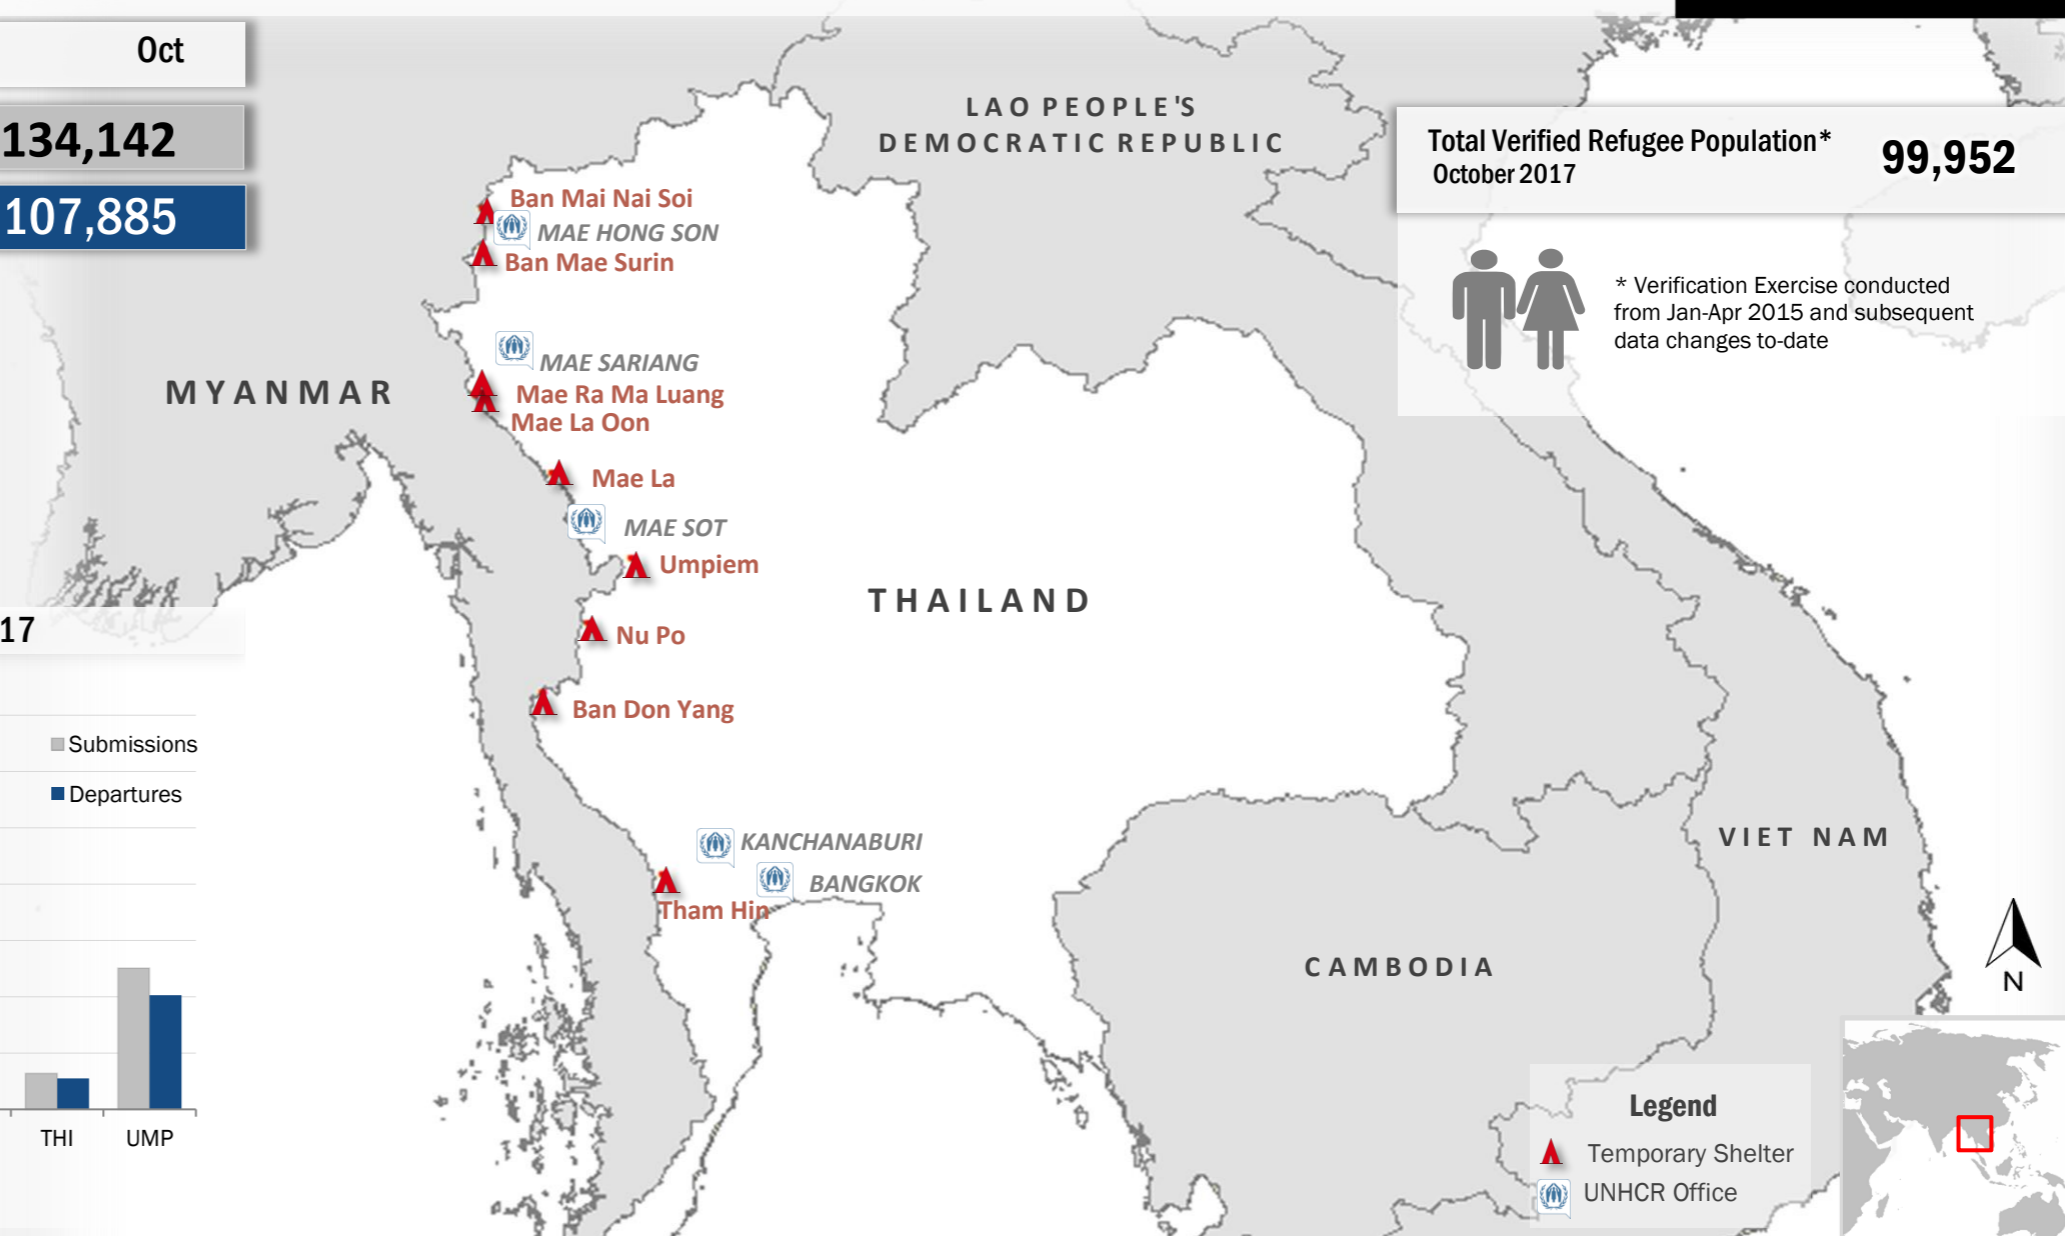

Resettlement of Myanmar Refugees from Temporary Shelters in Thailand

31 October 2017

Thailand Border Operation - Information Management Unit Mae Sot

Resettlement Figures 2005-2017

Oct

Total number of submissions **134,142**

Total number of departures **107,885**

Resettlement Progress in 2017

Oct

Total number of submissions **1,990**

Total number of departures **2,001**

Total Verified Refugee Population* **99,952**
October 2017

* Verification Exercise conducted from Jan-Apr 2015 and subsequent data changes to-date

Resettlement of Myanmar Refugees by location in 2017

Main destinations in 2017

Resettlement overview from 2005 - 2016 (in thousands)

Main destinations from 2005-2016

Source: UNHCR proGres database

For more information, contact: imumaesot@unhcr.org
www.commonservice.info