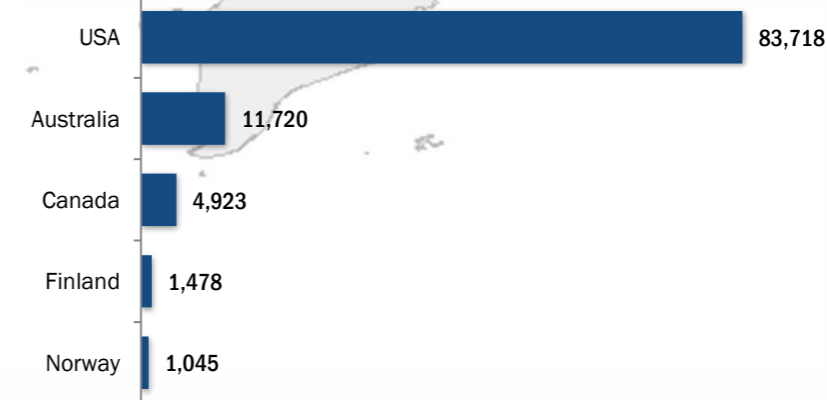

Main destinations from 2005-2016

Source: UNHCR proGres database

For more information, contact: imumaesot@unhcr.org
www.commonservice.info