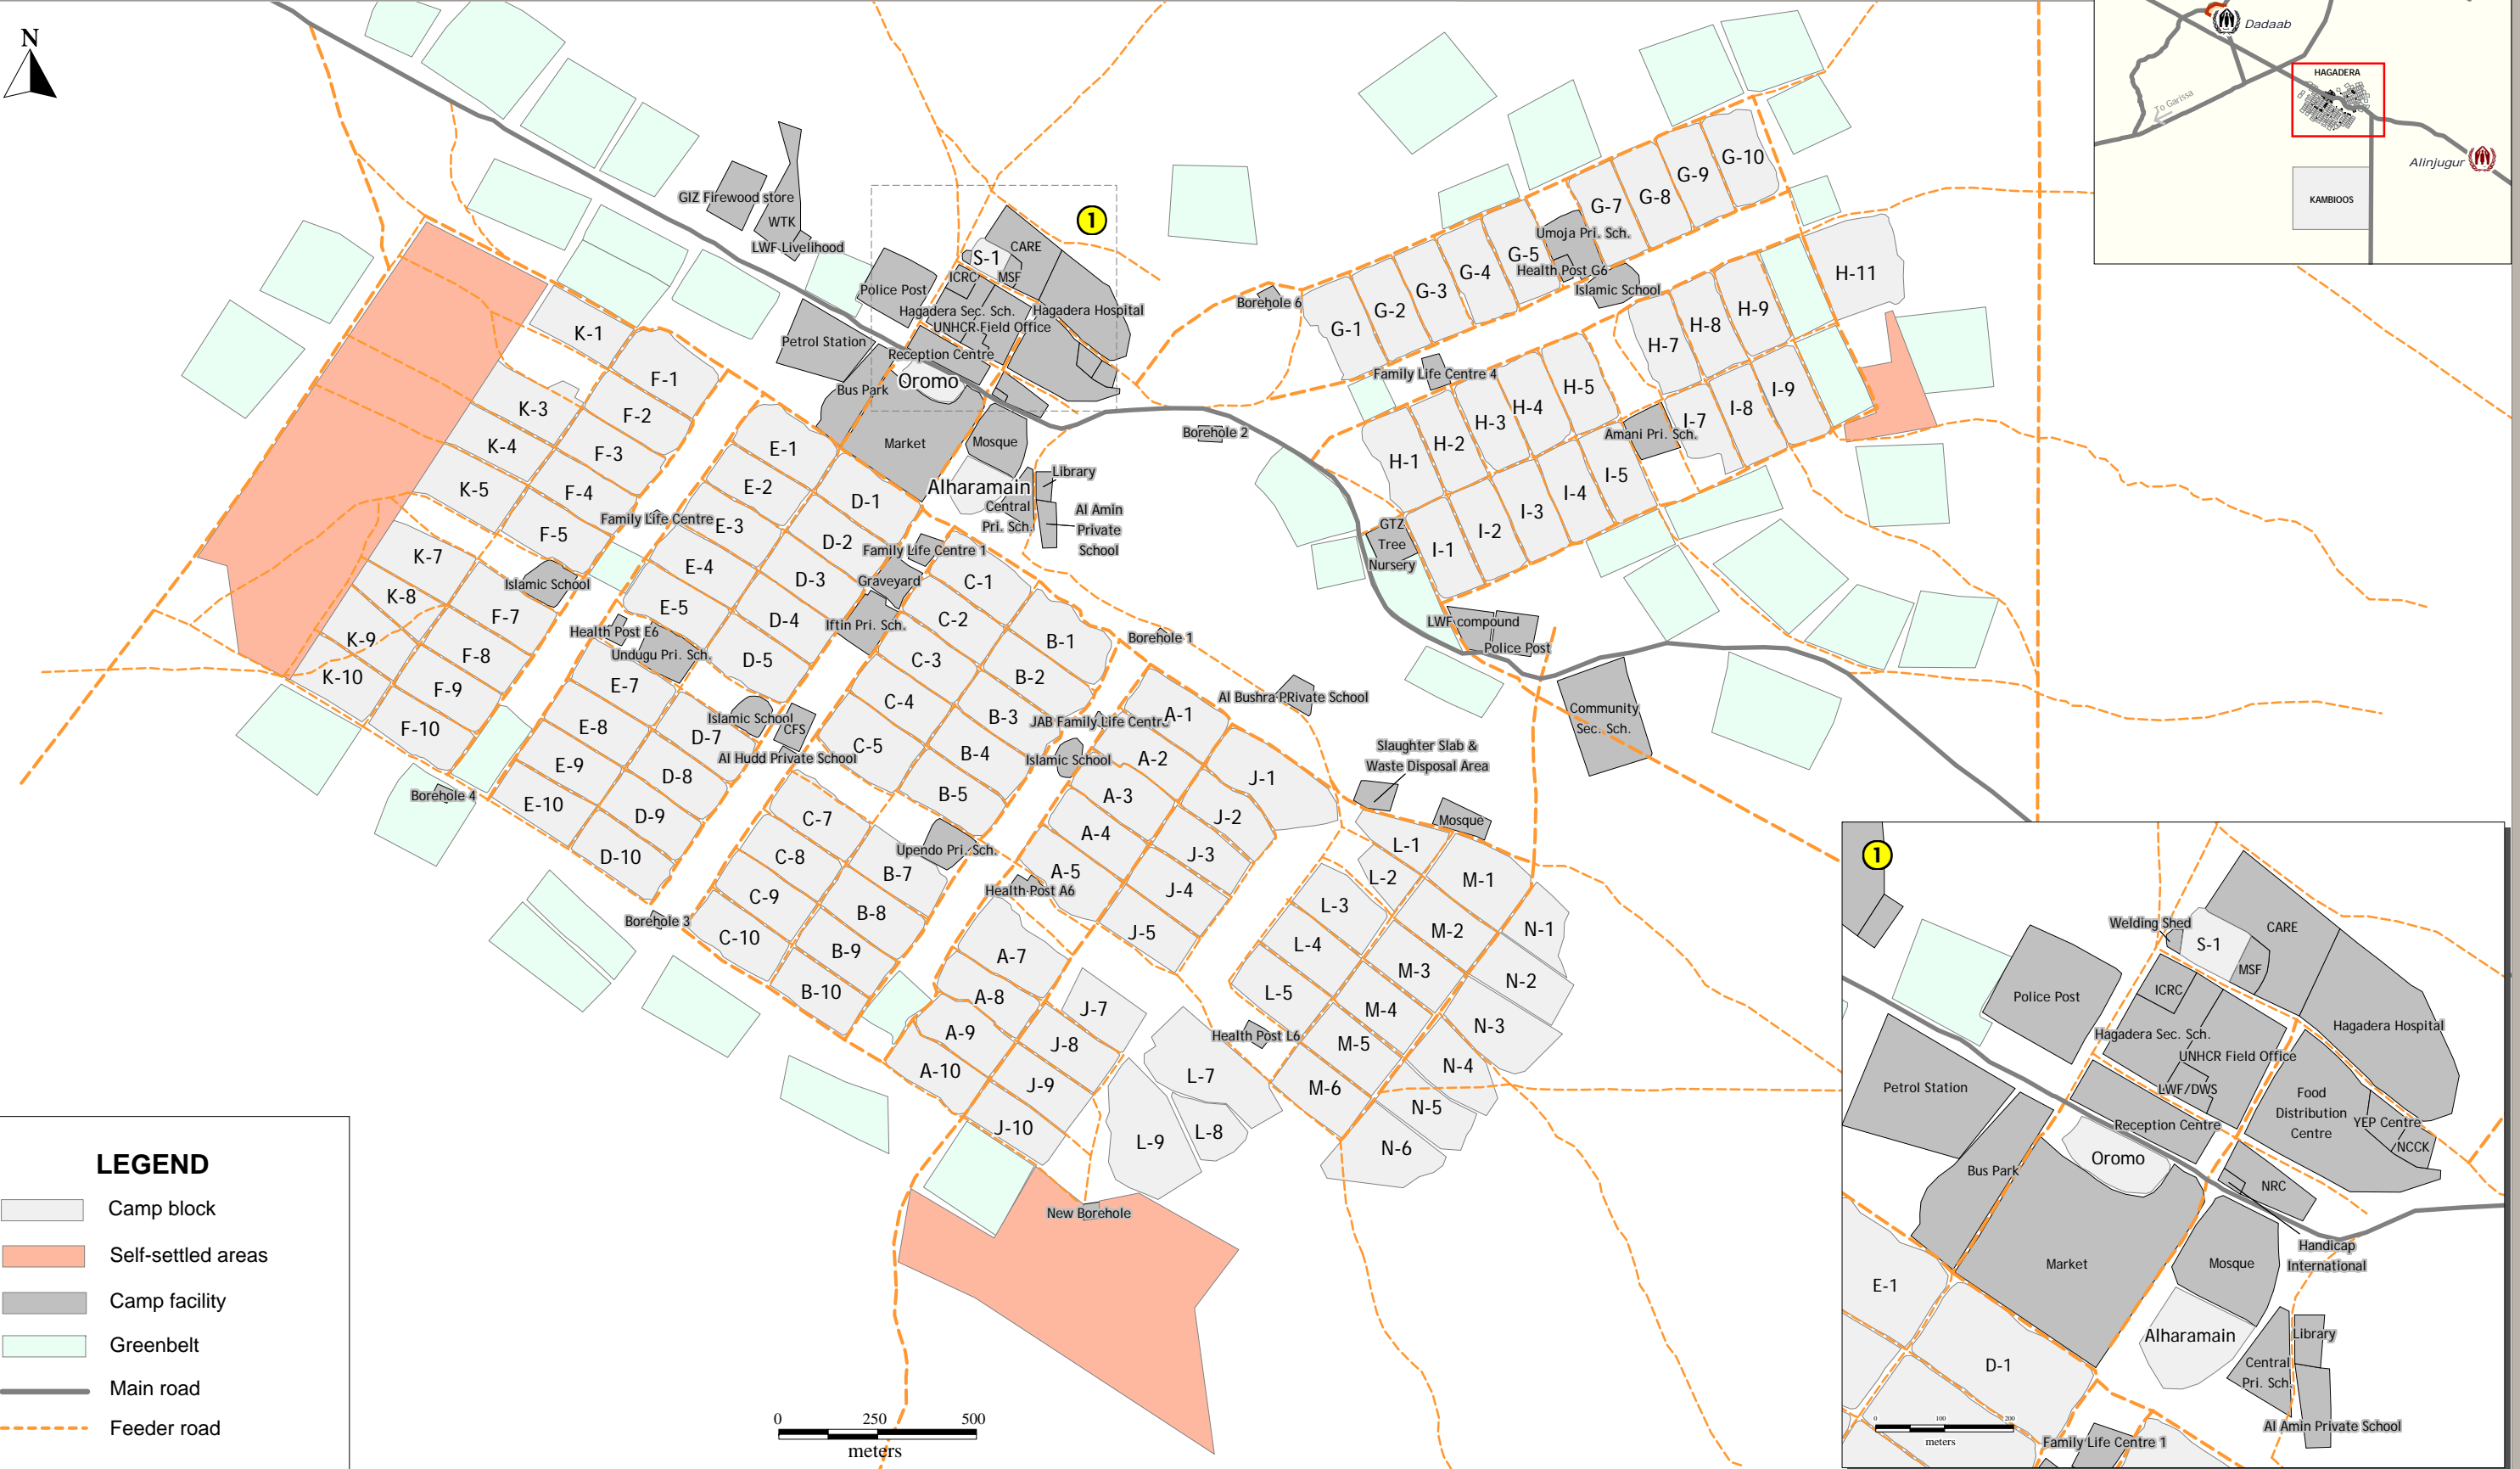

Kenya - Fafi District

Hagadera Refugee Camp Overview

As of January 2012

Geographic Information Systems and Mapping Unit
 UNHCR Regional Support Hub in Nairobi
 Tel.: +254 20 4222000 Email: kennarsh@unhcr.org

Sources:
 UNHCR, LWF-Dadaab, GeoVantage

The boundaries and names shown and the designations used on this map do not imply official endorsement or acceptance by the United Nations.

LEGEND

- Camp block
- Self-settled areas
- Camp facility
- Greenbelt
- Main road
- Feeder road