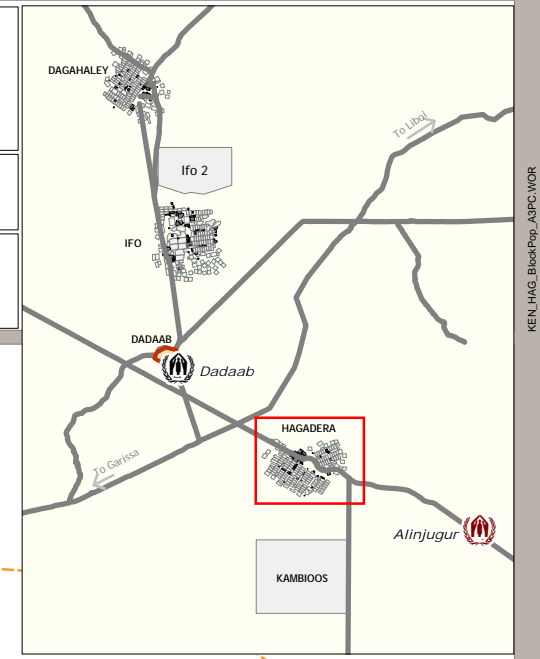

Kenya - Fafi District

Hagadera Refugee Camp Overview

As of January 2012

Geographic Information Systems and Mapping Unit
 UNHCR Regional Support Hub in Nairobi
 Tel.: +254 20 4222000 Email: kennarsh@unhcr.org

Sources:
 UNHCR, LWF-Dadaab, GeoVantage

The boundaries and names shown and the designations used on this map do not imply official endorsement or acceptance by the United Nations.

LEGEND

- Camp block
- Self-settled areas
- Camp facility
- Greenbelt
- Main road
- Feeder road