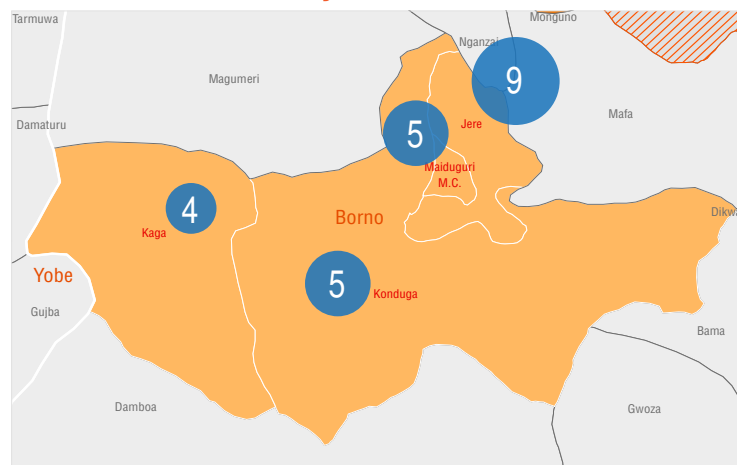

**4,346**  
Individuals affected

**797**  
Shelters damaged

**74**  
Latrines damaged

**17**  
Shower points damaged

\*Numbers are cumulative since 26 May 2017

### Number of Sites Affected by LGA

As an immediate response to a storm on 2 June 2017, the International Organization for Migration (IOM) Nigeria carried out a rapid assessment of camps and camp-like settings in Jere, Kaga, Konduga and Maiduguri Metropolitan Council (MMC) between 2 and 3 June to assess the level of damage sustained to the structures.

Out of the 44 camps assessed, eight sustained damages of varying degrees, while the remaining were unaffected. One fatality was recorded in Bakasi Camp. In addition to the damage to the shelters, some parts of the camps were flooded.