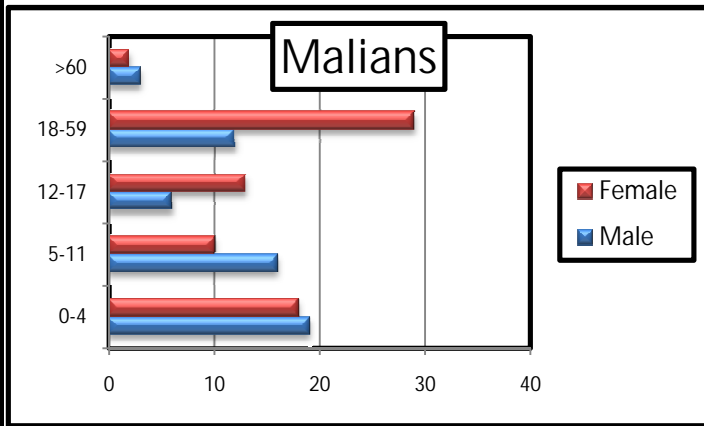

Profile of the registered population

	Level 1 registration					un-registered				
	Malian		Nigerien		Total	Malian		Nigerien		Total
BANIBANGOU	41	128			41	128				

a. Age and gender Breakdown

		Malian					Nigerien				
		0-4	5-11	12-17	18-59	>60	0-4	5-11	12-17	18-59	>60
BANIBANGOU	Male	19	16	6	12	3					
	Female	18	10	13	29	2					
	Total	37	26	19	41	5					

b. By family size

Size	Total HH	%
1	7	17%
2	10	24%
3	13	32%
4	3	7%
5	4	10%
6	1	2%
7	2	5%
10	1	2%
Grand Total	41	100%

b. By Place of habitual residence

	Malian HH		Nigerien HH		Grand Total	
GAO	1	2%			1	2%
KIDAL	13	32%			13	32%
MENAKA	27	66%			27	66%
Grand Total	41	100%			41	100%