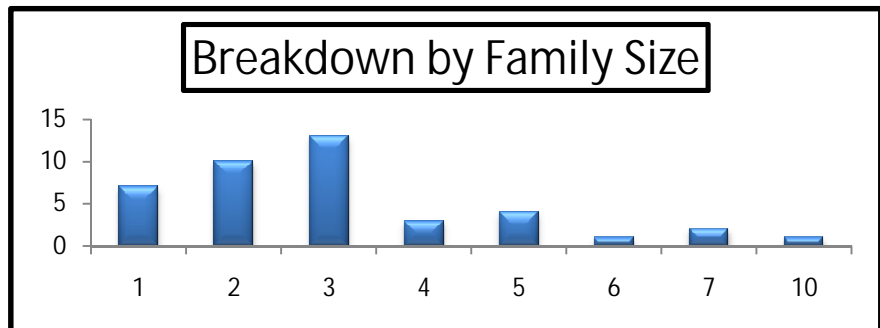

Profile of the registered population

	Level 1 registration					un-registered				
	Malian		Nigerien		Total	Malian		Nigerien		Total
BANIBANGOU	41	128			41	128				

a. Age and gender Breakdown

		Malian					Nigerien				
		0-4	5-11	12-17	18-59	>60	0-4	5-11	12-17	18-59	>60
BANIBANGOU	Male	19	16	6	12	3					
	Female	18	10	13	29	2					
	Total	37	26	19	41	5					

b. By family size

Size	Total HH	%
1	7	17%
2	10	24%
3	13	32%
4	3	7%
5	4	10%
6	1	2%
7	2	5%
10	1	2%
Grand Total	41	100%

b. By Place of habitual residence

	Malian HH		Nigerien HH		Grand Total	
GAO	1	2%			1	2%
KIDAL	13	32%			13	32%
MENAKA	27	66%			27	66%
Grand Total	41	100%			41	100%