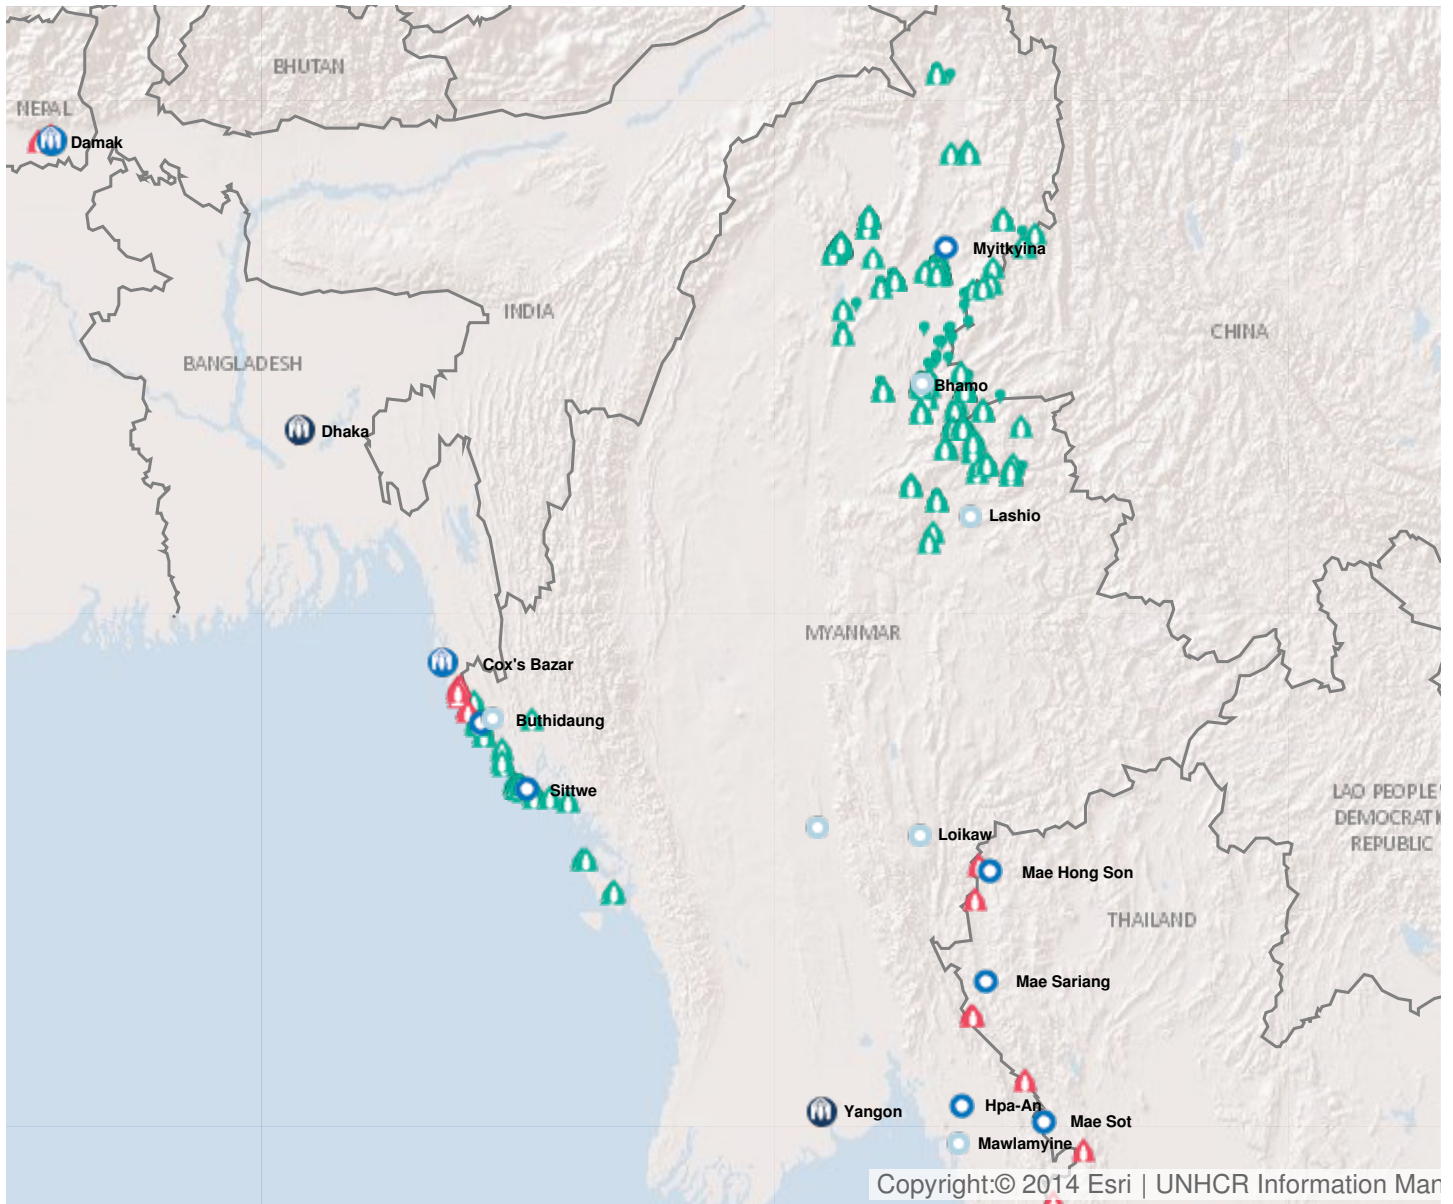

## Operation: Myanmar

Latest update of camps and office locations **21 Nov 2016.**

# People of Concern

DECREASE IN  
**8%** 2016

<b>2016</b>	1,302,375
<b>2015</b>	1,414,357
<b>2014</b>	1,186,501

## Plan Overview

2018 information for this operation will be available shortly.

---