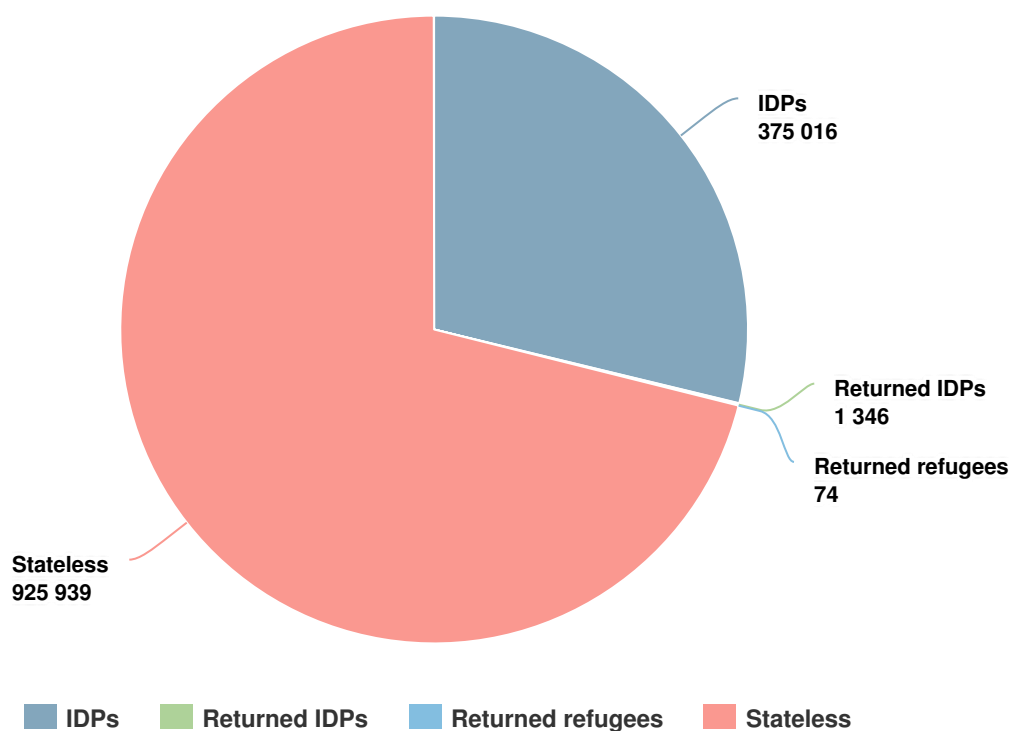

## Operation: Myanmar

Latest update of camps and office locations **21 Nov 2016.**

# People of Concern

DECREASE IN  
**8%** 2016

<b>2016</b>	1,302,375
<b>2015</b>	1,414,357
<b>2014</b>	1,186,501