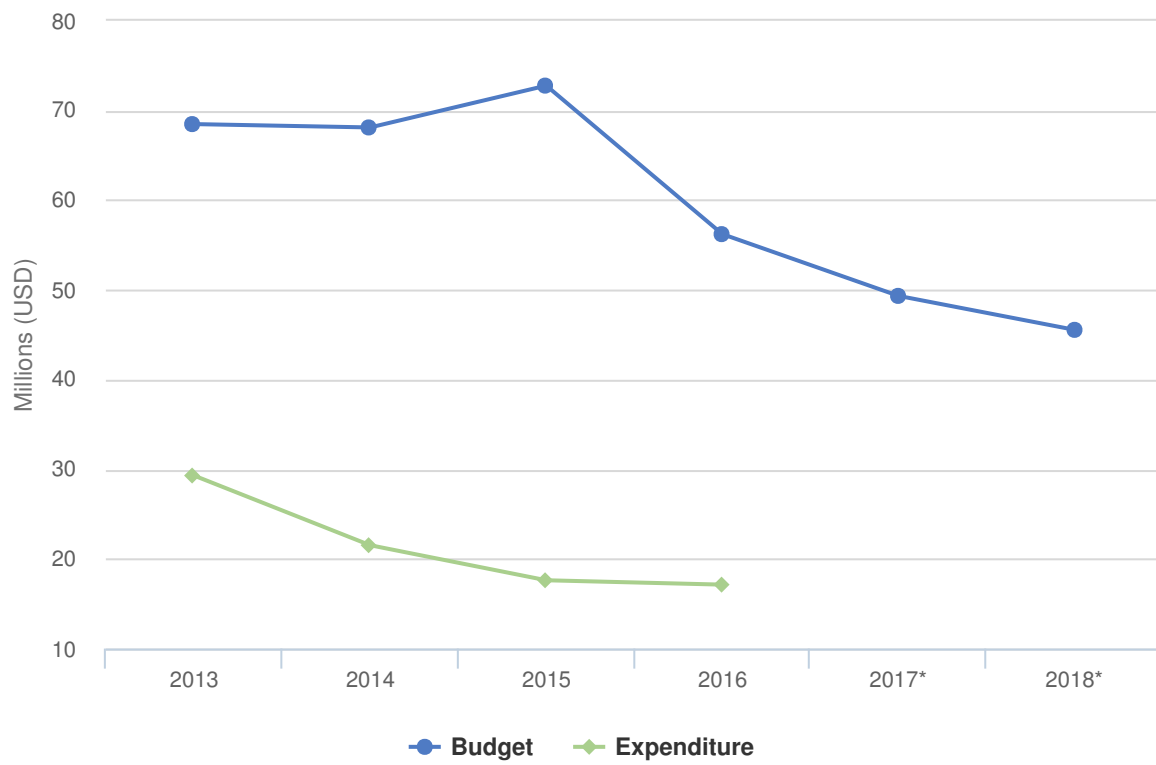

Budgets and Expenditure for Myanmar

Plan Overview

2018 information for this operation will be available shortly.