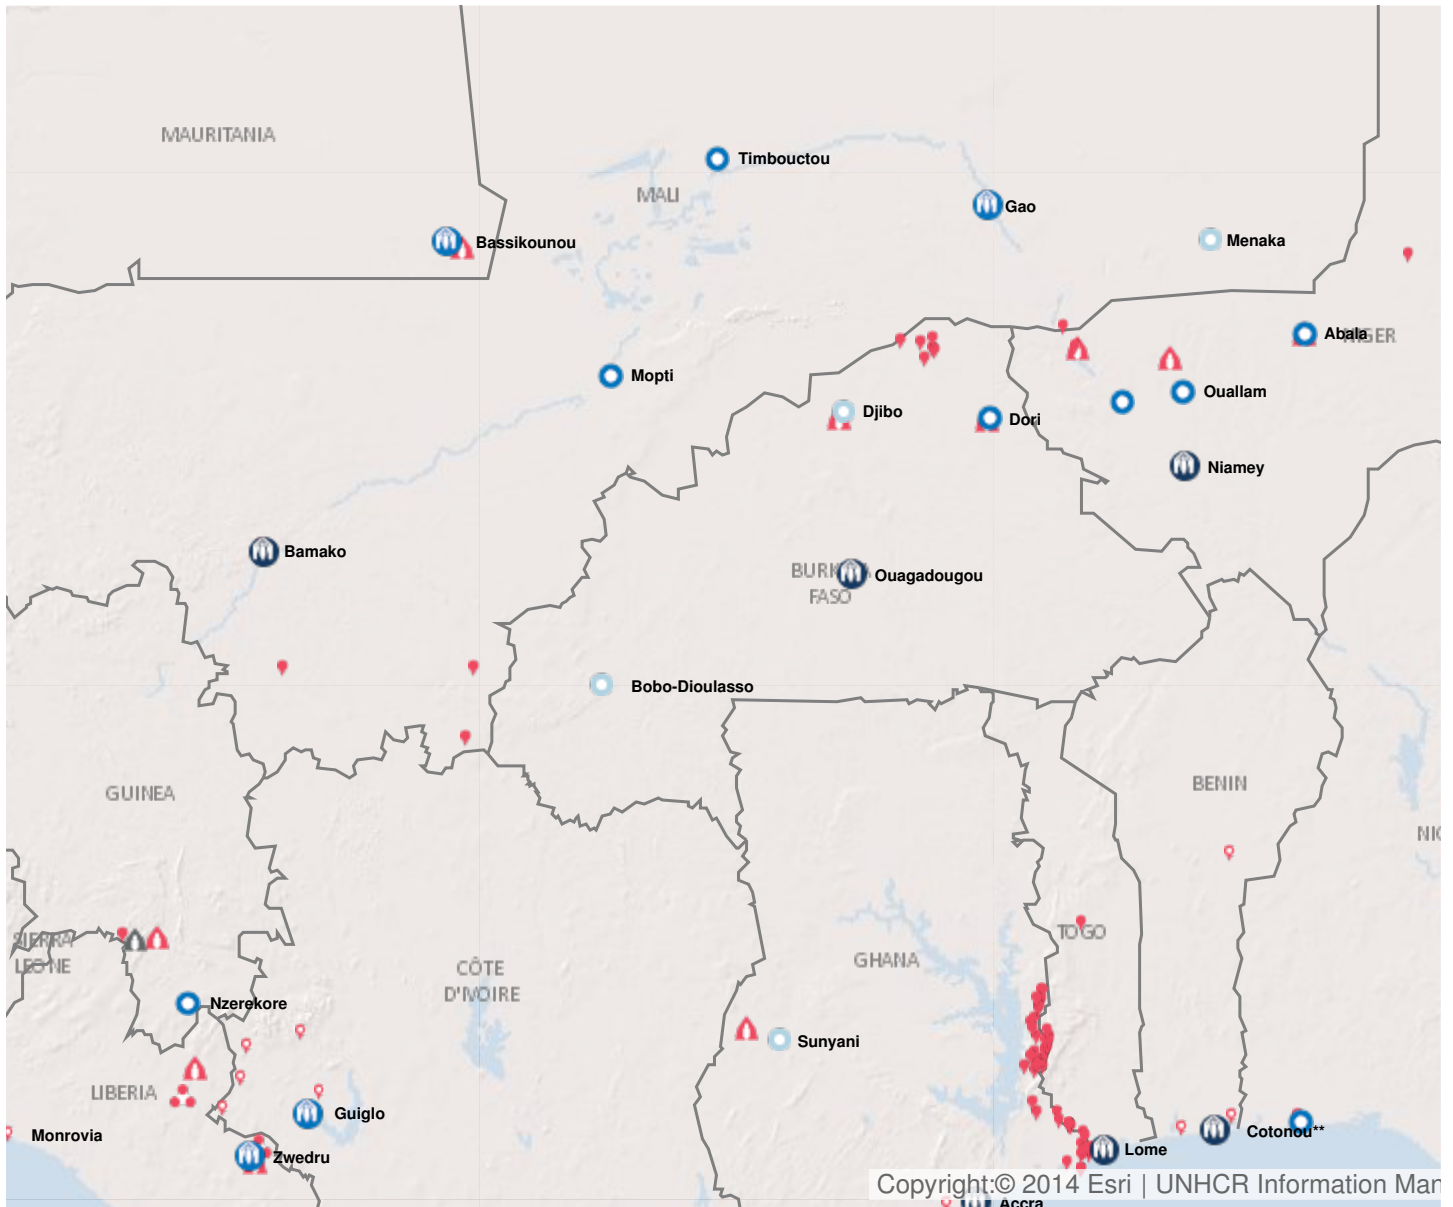

Operation: Burkina Faso

Latest update of camps and office locations 21 Nov 2016.

People of Concern

DECREASE IN
4% **2016**

2016	32,676
2015	34,160
2014	32,097

Budgets and Expenditure for Burkina Faso

Plan Overview

2018 information for this operation will be available shortly.
