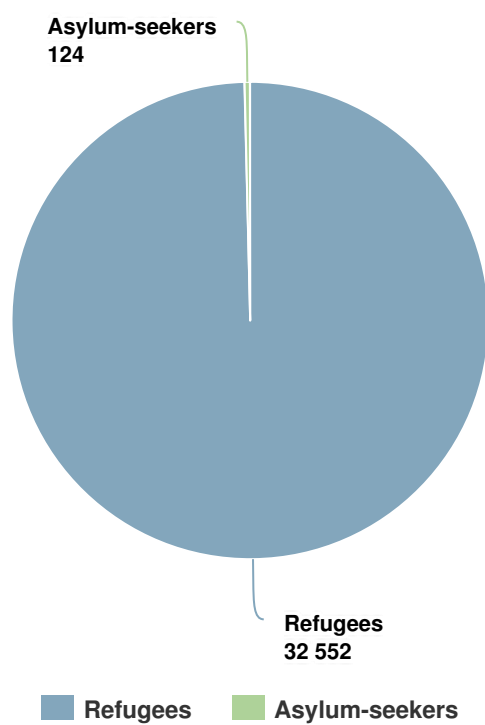

Operation: Burkina Faso

Latest update of camps and office locations 21 Nov 2016.

People of Concern

DECREASE IN
4% **2016**

2016	32,676
2015	34,160
2014	32,097

Budgets and Expenditure for Burkina Faso

Plan Overview