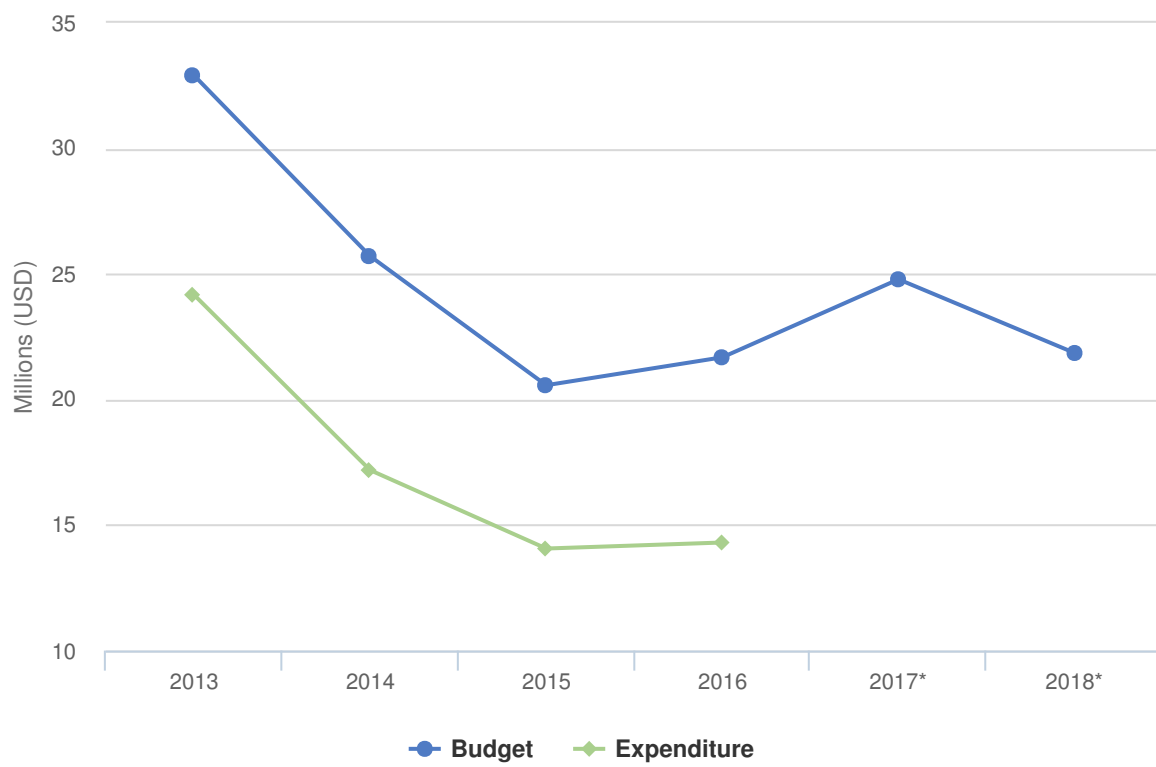

Operation: Burkina Faso

Latest update of camps and office locations 21 Nov 2016.

People of Concern

DECREASE IN
4% **2016**

2016	32,676
2015	34,160
2014	32,097

Budgets and Expenditure for Burkina Faso

Plan Overview

2018 information for this operation will be available shortly.
