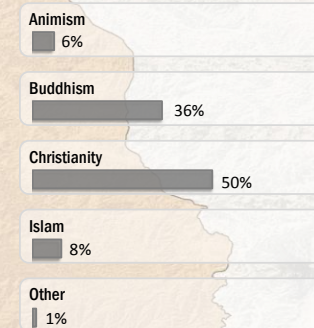

Main States/Regions of Origin

Based on registered refugee population

Total Verified Refugee Population*

100,388¹

* Verification Exercise conducted from Jan-Apr 2015 and subsequent data changes to-date

Registered population **50,301**

Unregistered population **50,087**

Religion

Ethnicity

Age and Gender

Legend

- ▲ Temporary Shelter
- 🏠 UNHCR Office

¹ UNHCR undertook a reconciliation of data from the TBC AVP (2016). After careful scrutiny, refugees that were reported as "permanently returned to Myanmar" were subsequently inactivated in the UNHCR database.