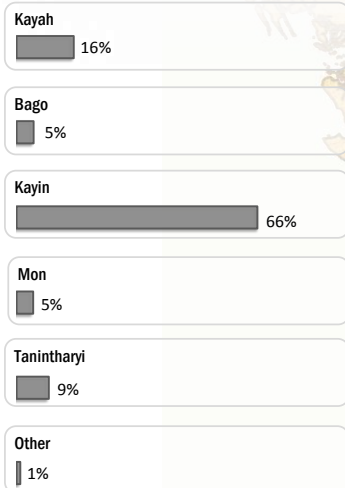

Main States/Regions of Origin

Based on registered refugee population

Total Verified Refugee Population*

100,388¹

* Verification Exercise conducted from Jan-Apr 2015 and subsequent data changes to-date

Registered population **50,301**

Unregistered population **50,087**

Religion

Ethnicity

Age and Gender

Legend

- ▲ Temporary Shelter
- 🏠 UNHCR Office

¹ UNHCR undertook a reconciliation of data from the TBC AVP (2016). After careful scrutiny, refugees that were reported as "permanently returned to Myanmar" were subsequently inactivated in the UNHCR database.