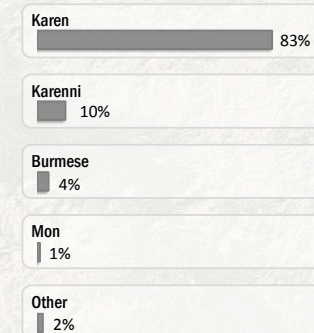

Main States/Regions of Origin

Based on registered refugee population

Total Verified Refugee Population*

100,388¹

* Verification Exercise conducted from Jan-Apr 2015 and subsequent data changes to-date

Registered population **50,301**

Unregistered population **50,087**

Religion

Ethnicity

Age and Gender

Legend

- ▲ Temporary Shelter
- 🏠 UNHCR Office

¹ UNHCR undertook a reconciliation of data from the TBC AVP (2016). After careful scrutiny, refugees that were reported as "permanently returned to Myanmar" were subsequently inactivated in the UNHCR database.