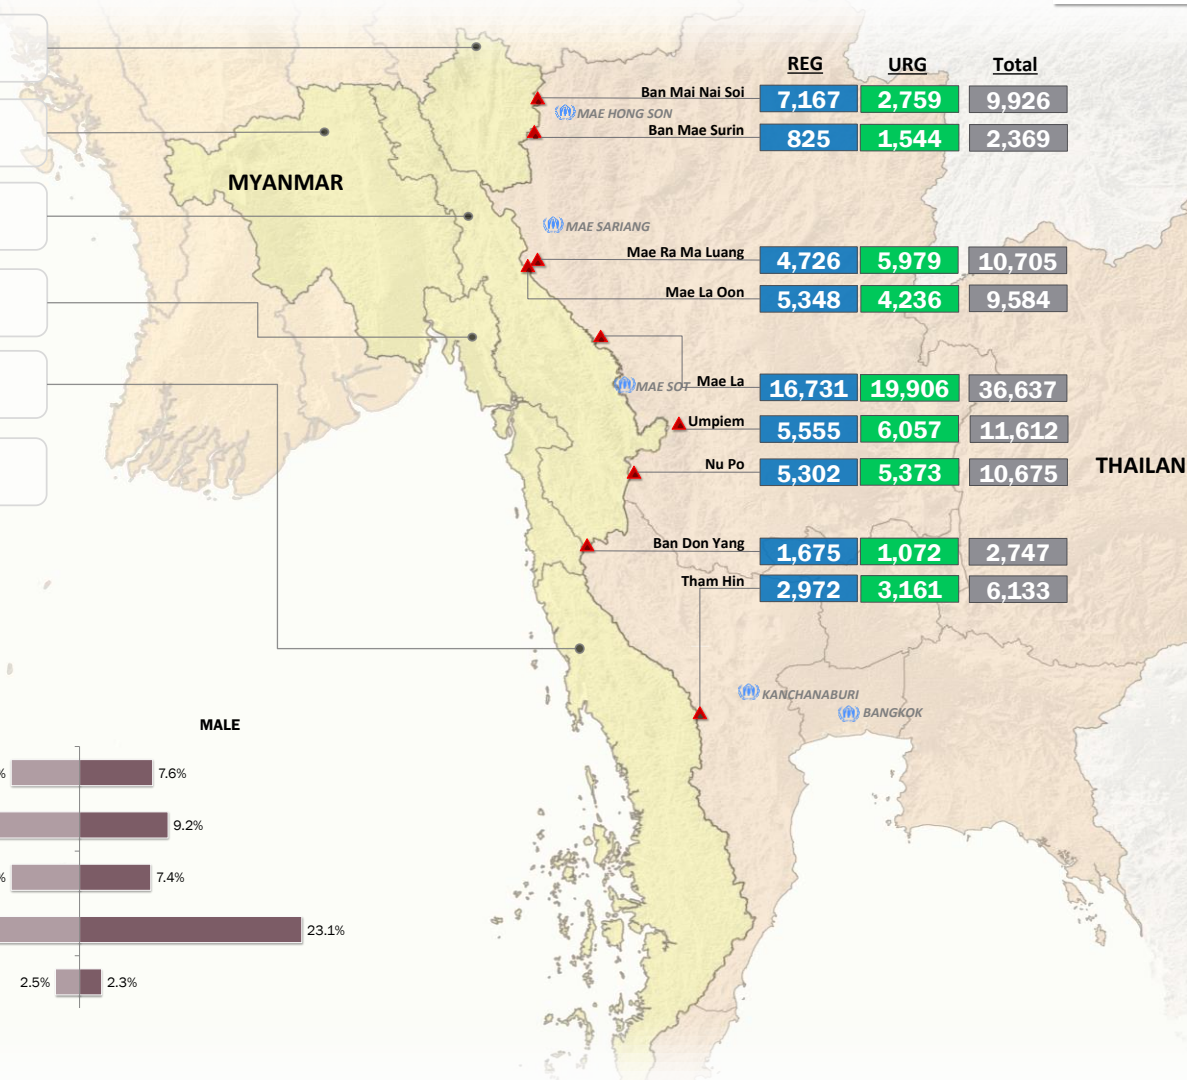

Main States/Regions of Origin

Based on registered refugee population

Total Verified Refugee Population*

100,388¹

* Verification Exercise conducted from Jan-Apr 2015 and subsequent data changes to-date

Registered population **50,301**

Unregistered population **50,087**

Religion

Ethnicity

Age and Gender

Legend

- ▲ Temporary Shelter
- 🏠 UNHCR Office

¹ UNHCR undertook a reconciliation of data from the TBC AVP (2016). After careful scrutiny, refugees that were reported as "permanently returned to Myanmar" were subsequently inactivated in the UNHCR database.