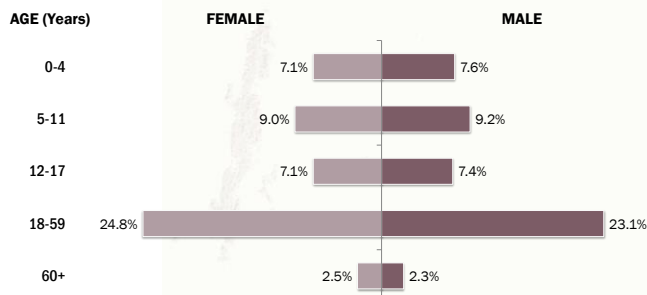

Unregistered population **50,087**

Religion

Ethnicity

Age and Gender

Legend

- ▲ Temporary Shelter
- 🏠 UNHCR Office

¹ UNHCR undertook a reconciliation of data from the TBC AVP (2016). After careful scrutiny, refugees that were reported as "permanently returned to Myanmar" were subsequently inactivated in the UNHCR database.