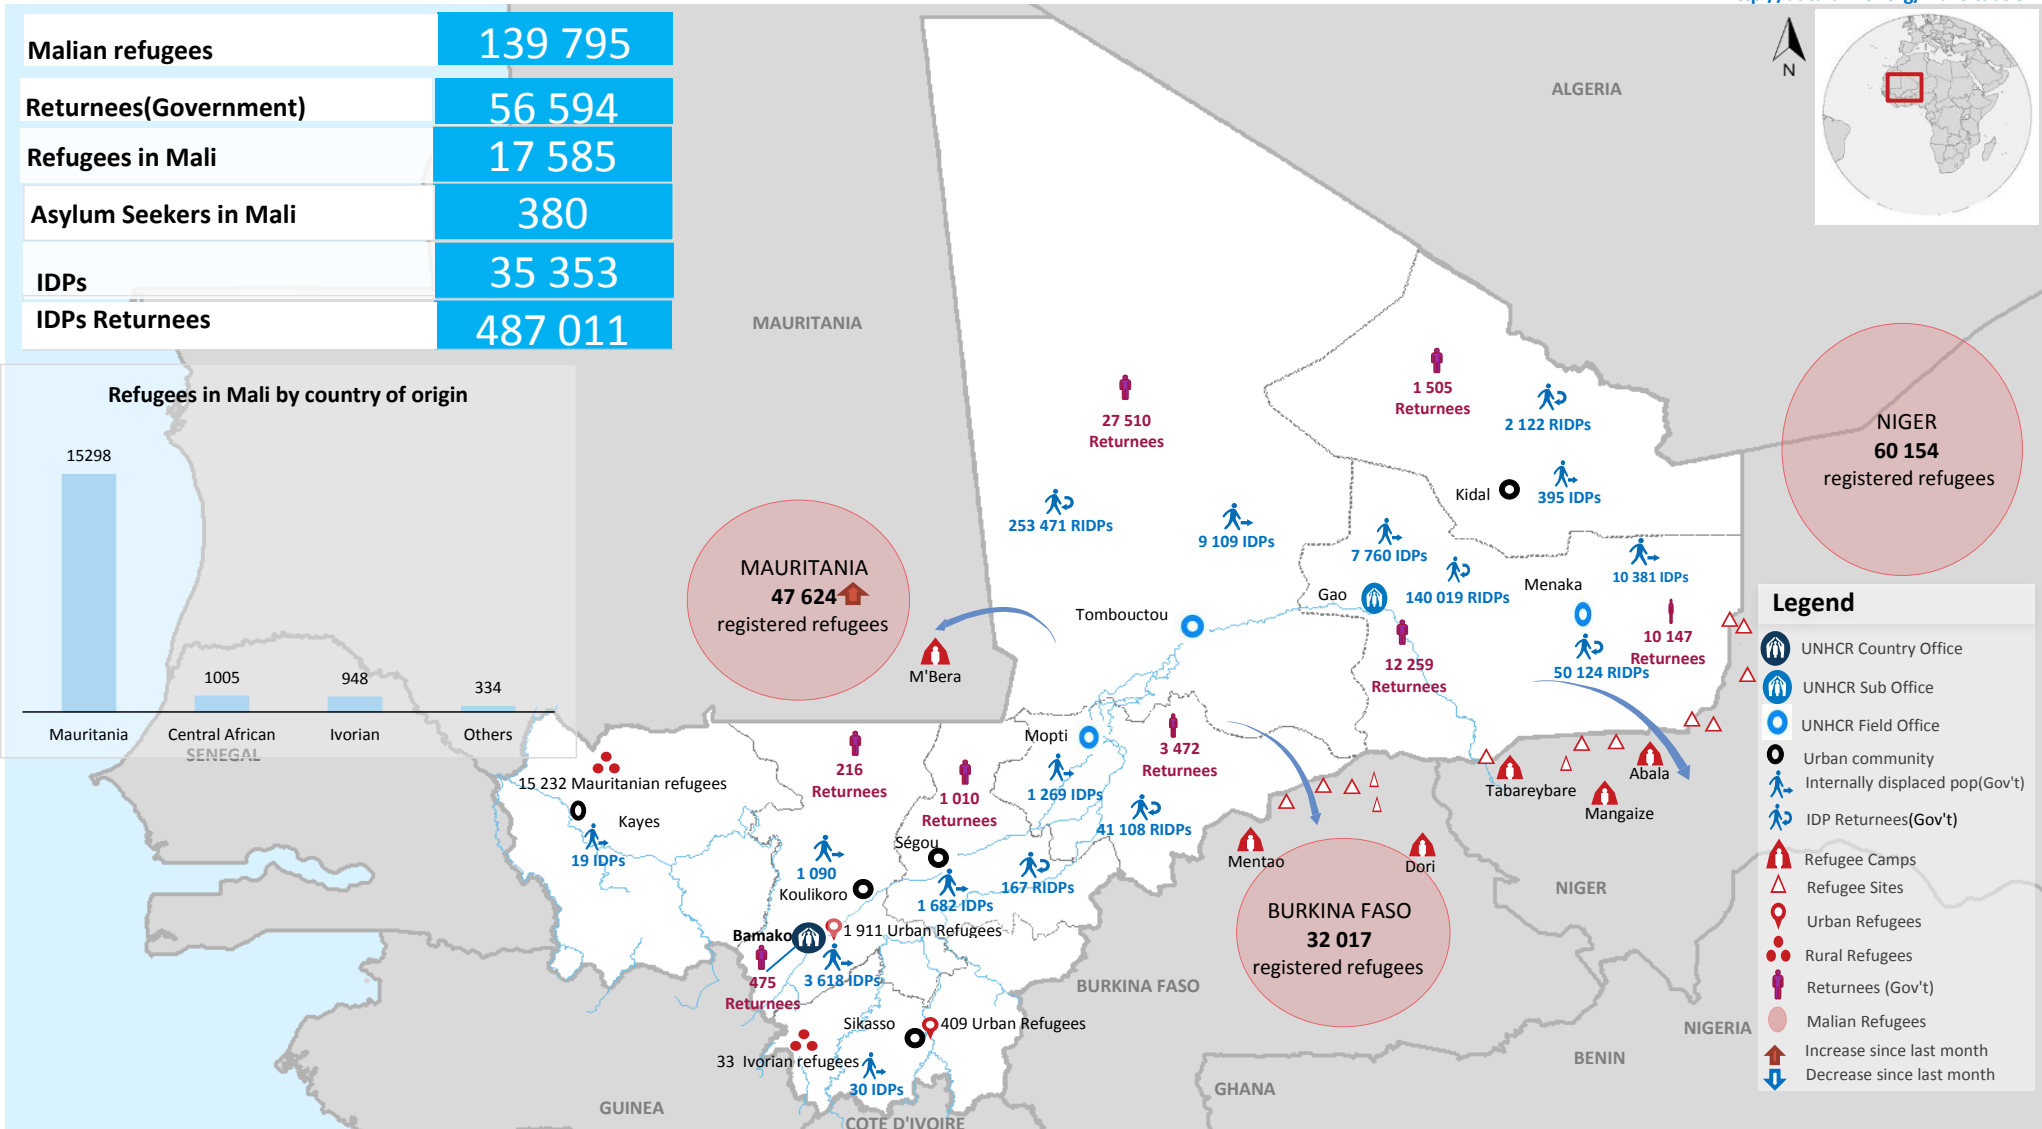

# Mali: Refugees, returnees and Internally displaced populations

31 January 2016

<http://data.unhcr.org/malisituation>

\* figures from Burkina Faso and Niger dated as of December 2016

For more information: [kantet@unhcr.org](mailto:kantet@unhcr.org)  
[doren@unhcr.org](mailto:doren@unhcr.org)