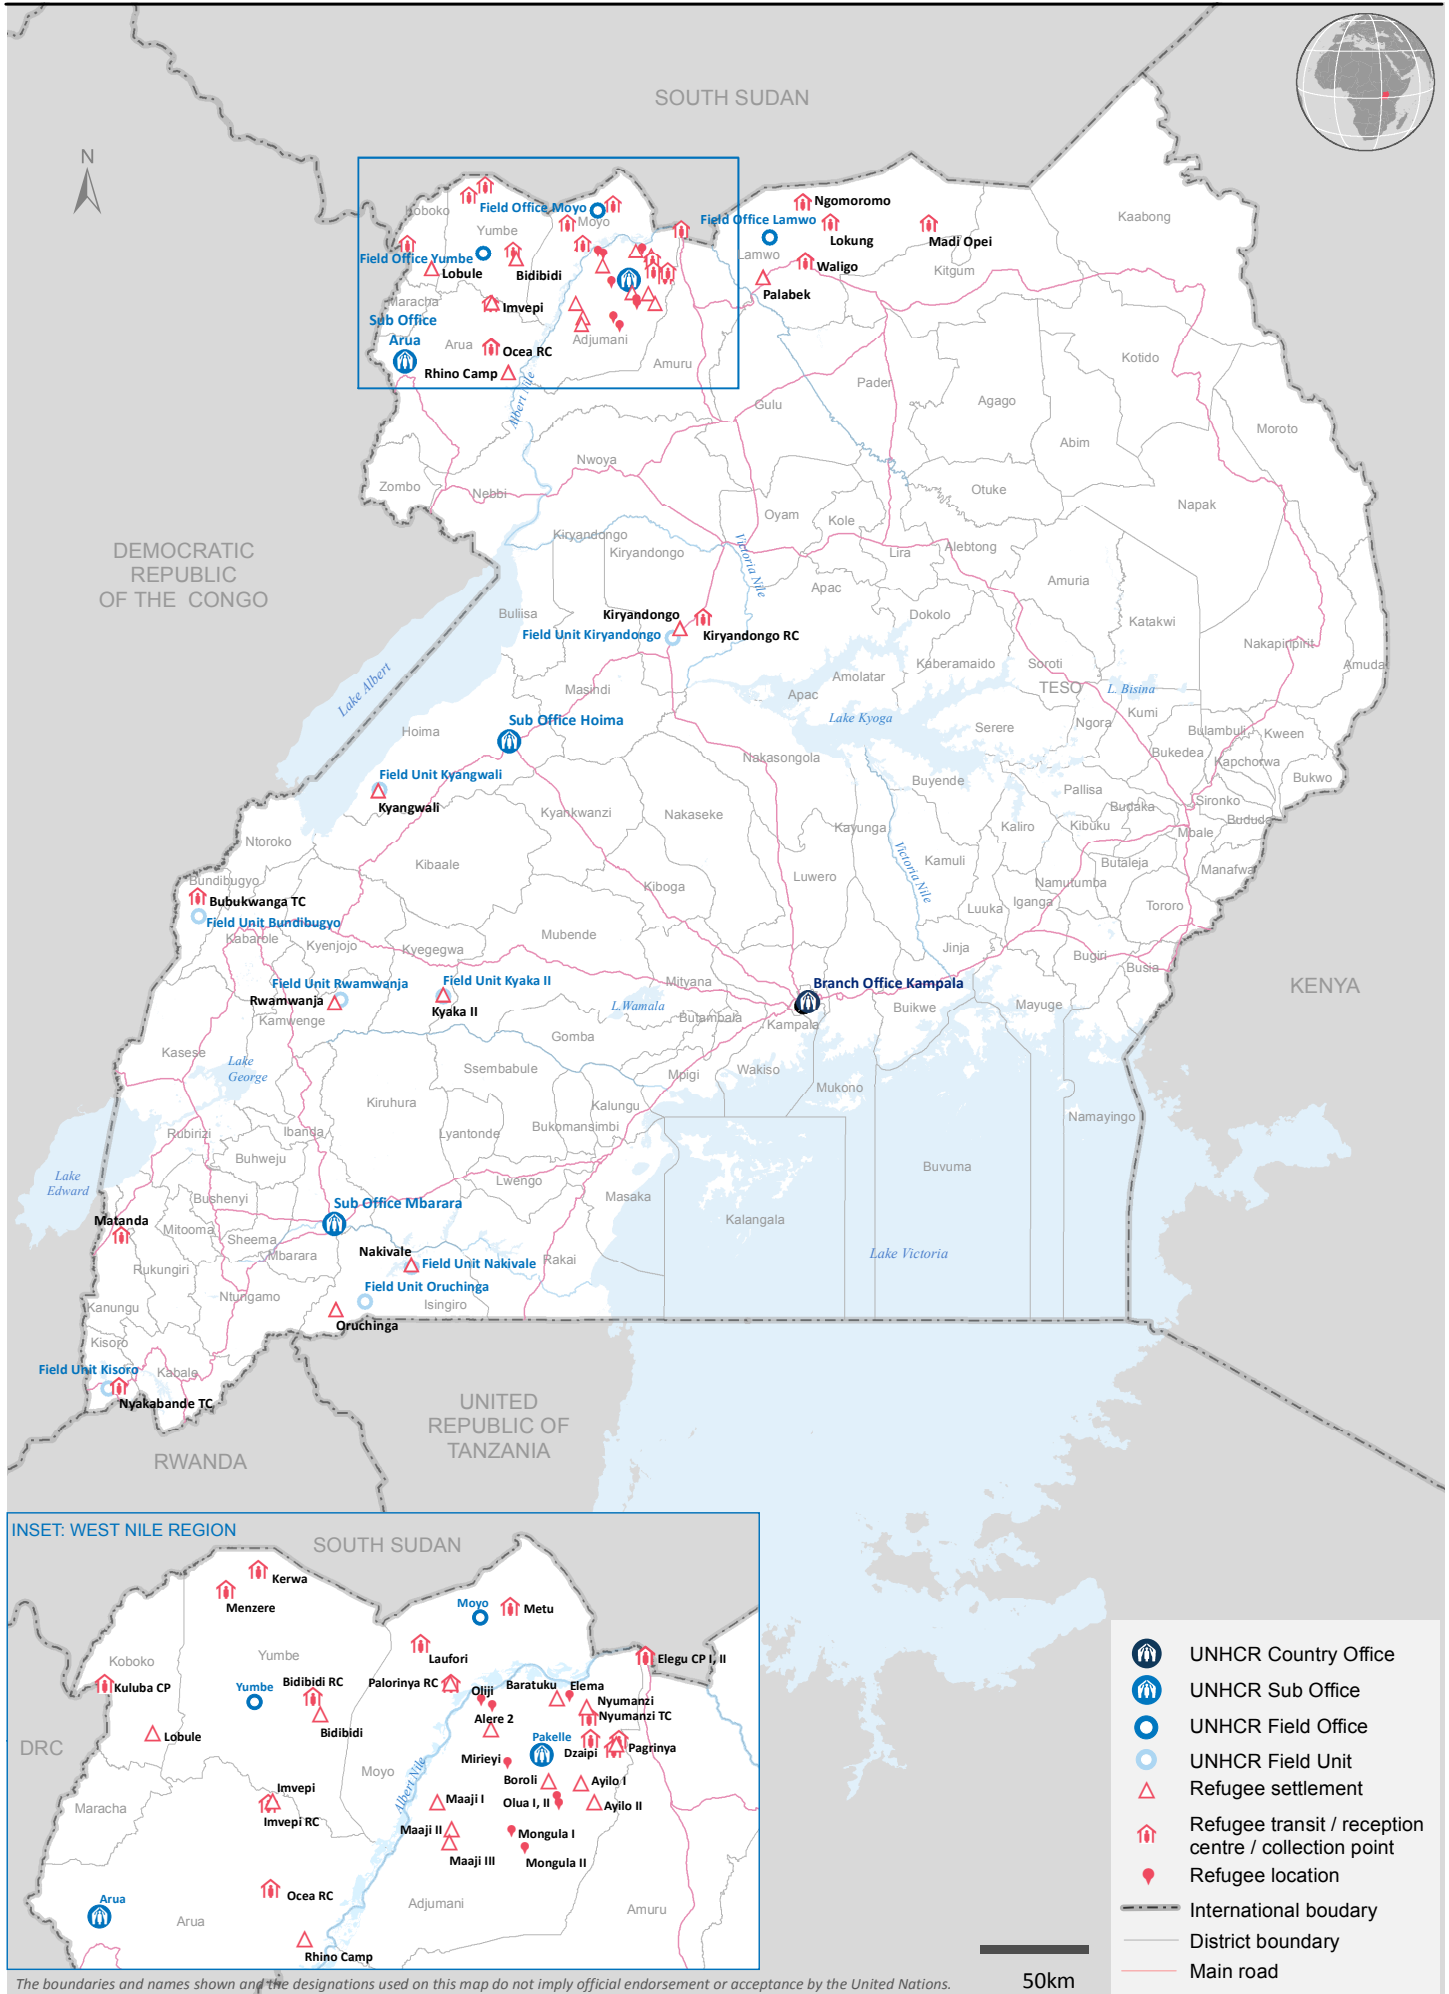

Uganda

UNHCR Presence and refugee locations

May 2017

The boundaries and names shown and the designations used on this map do not imply official endorsement or acceptance by the United Nations.

50km