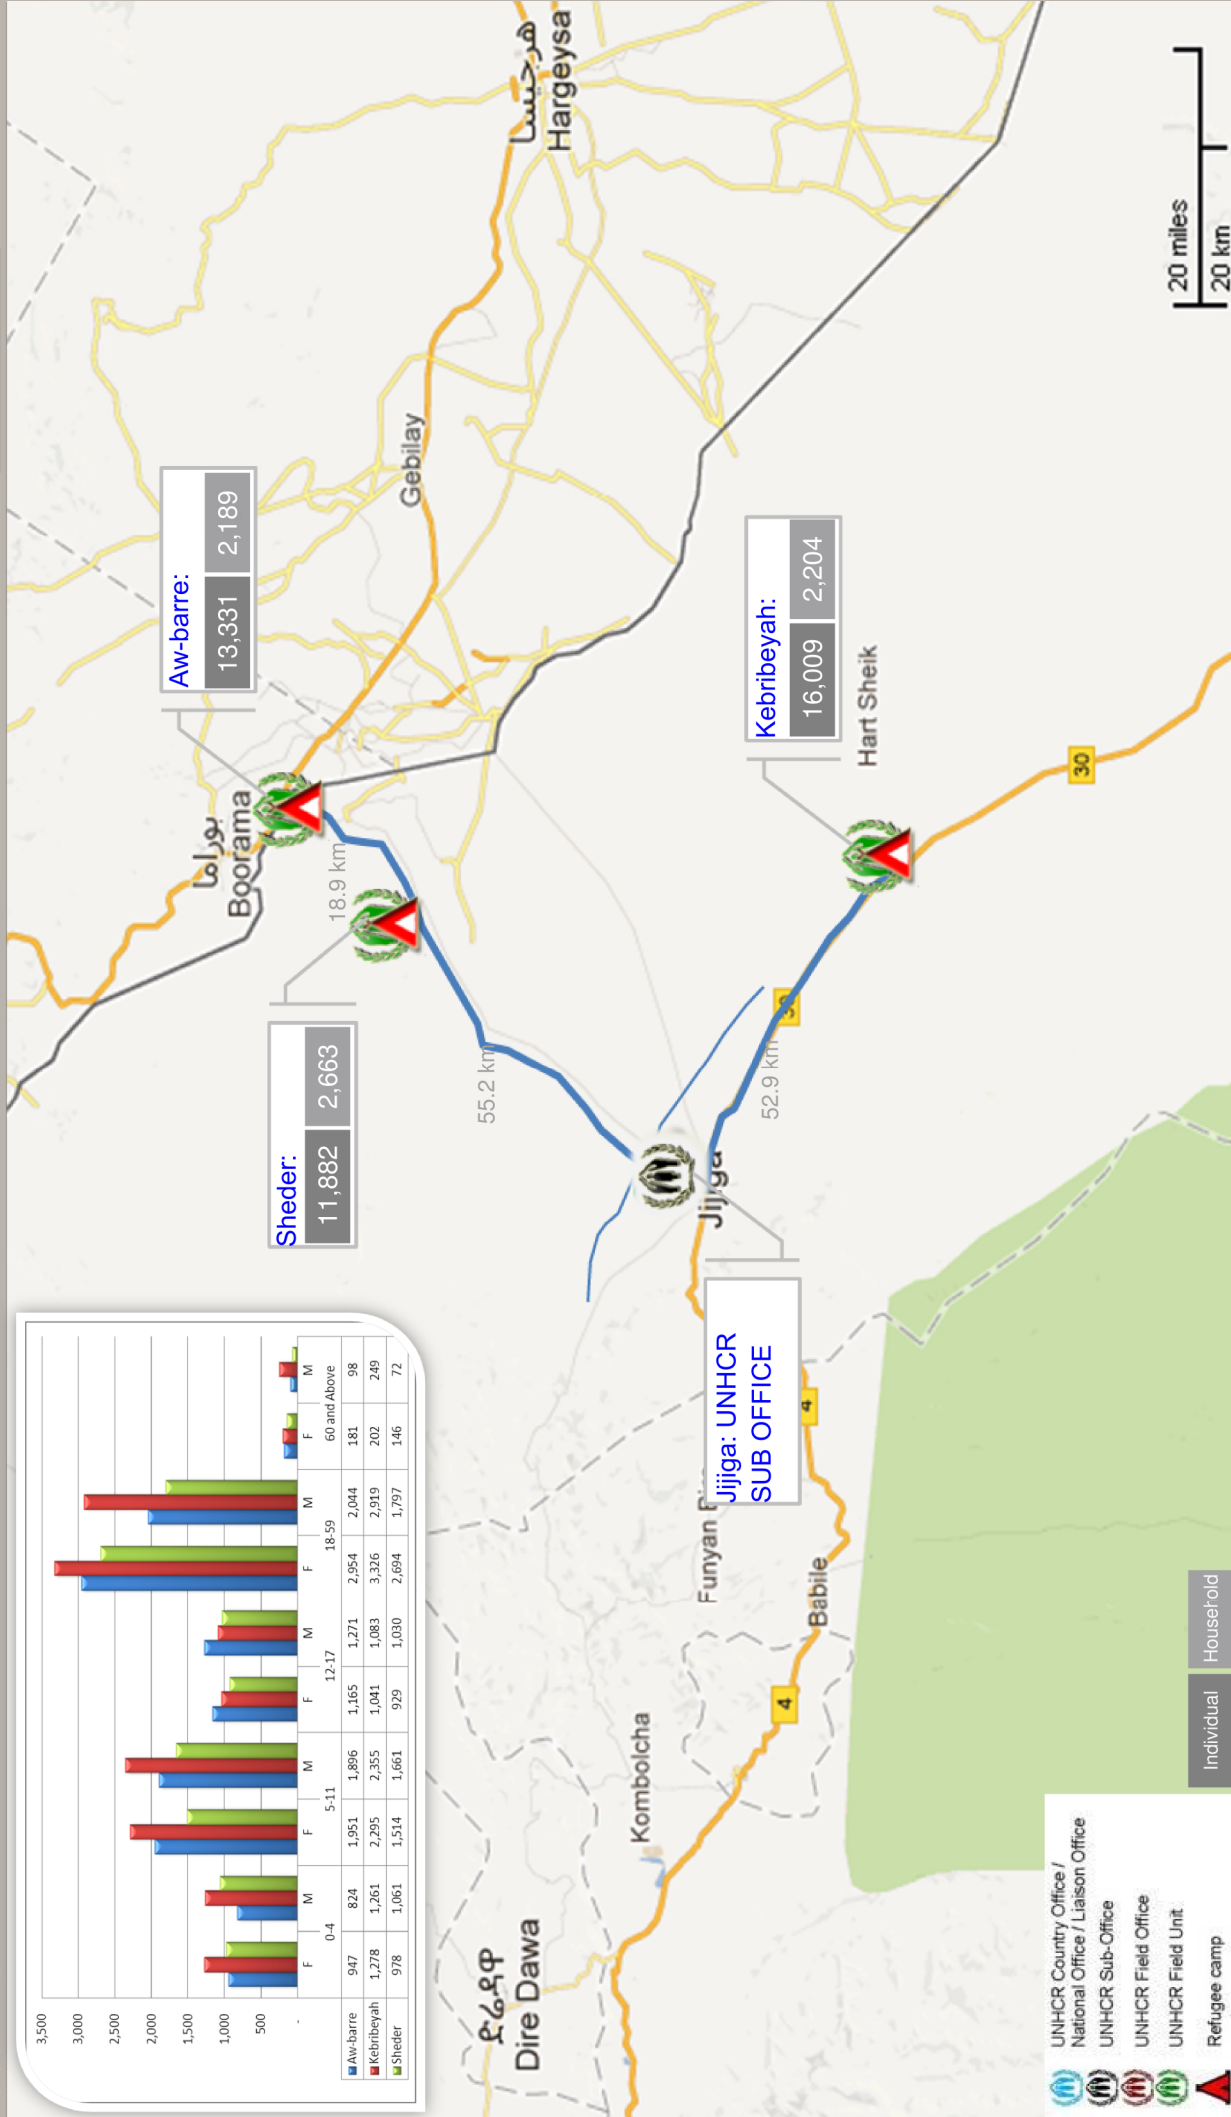

Jijiga, Ethiopia

41,222 7,056

Population statistics as of 31 December 2012

UNHCR
Refugee Agency

- UNHCR Country Office / National Office / Liaison Office
- UNHCR Sub-Office
- UNHCR Field Office
- UNHCR Field Unit
- Refugee camp
- Individual
- Household