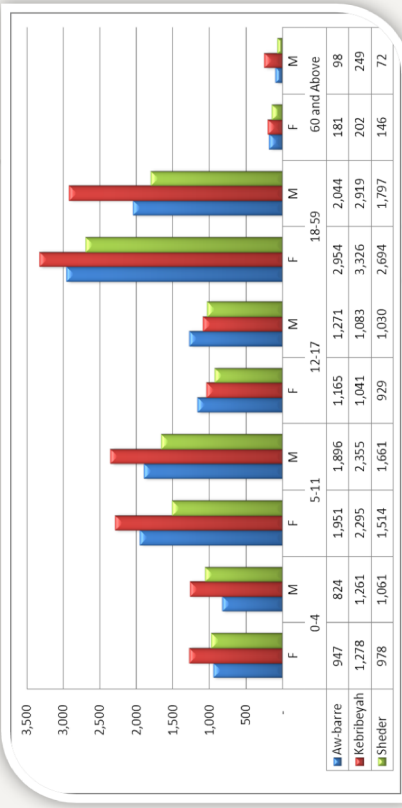

Jijiga, Ethiopia

41,222 7,056

Population statistics as of 31 December 2012

UNHCR
Refugee Agency

- UNHCR Country Office / National Office / Liaison Office
- UNHCR Sub-Office
- UNHCR Field Office
- UNHCR Field Unit
- Refugee camp
- Individual
- Household