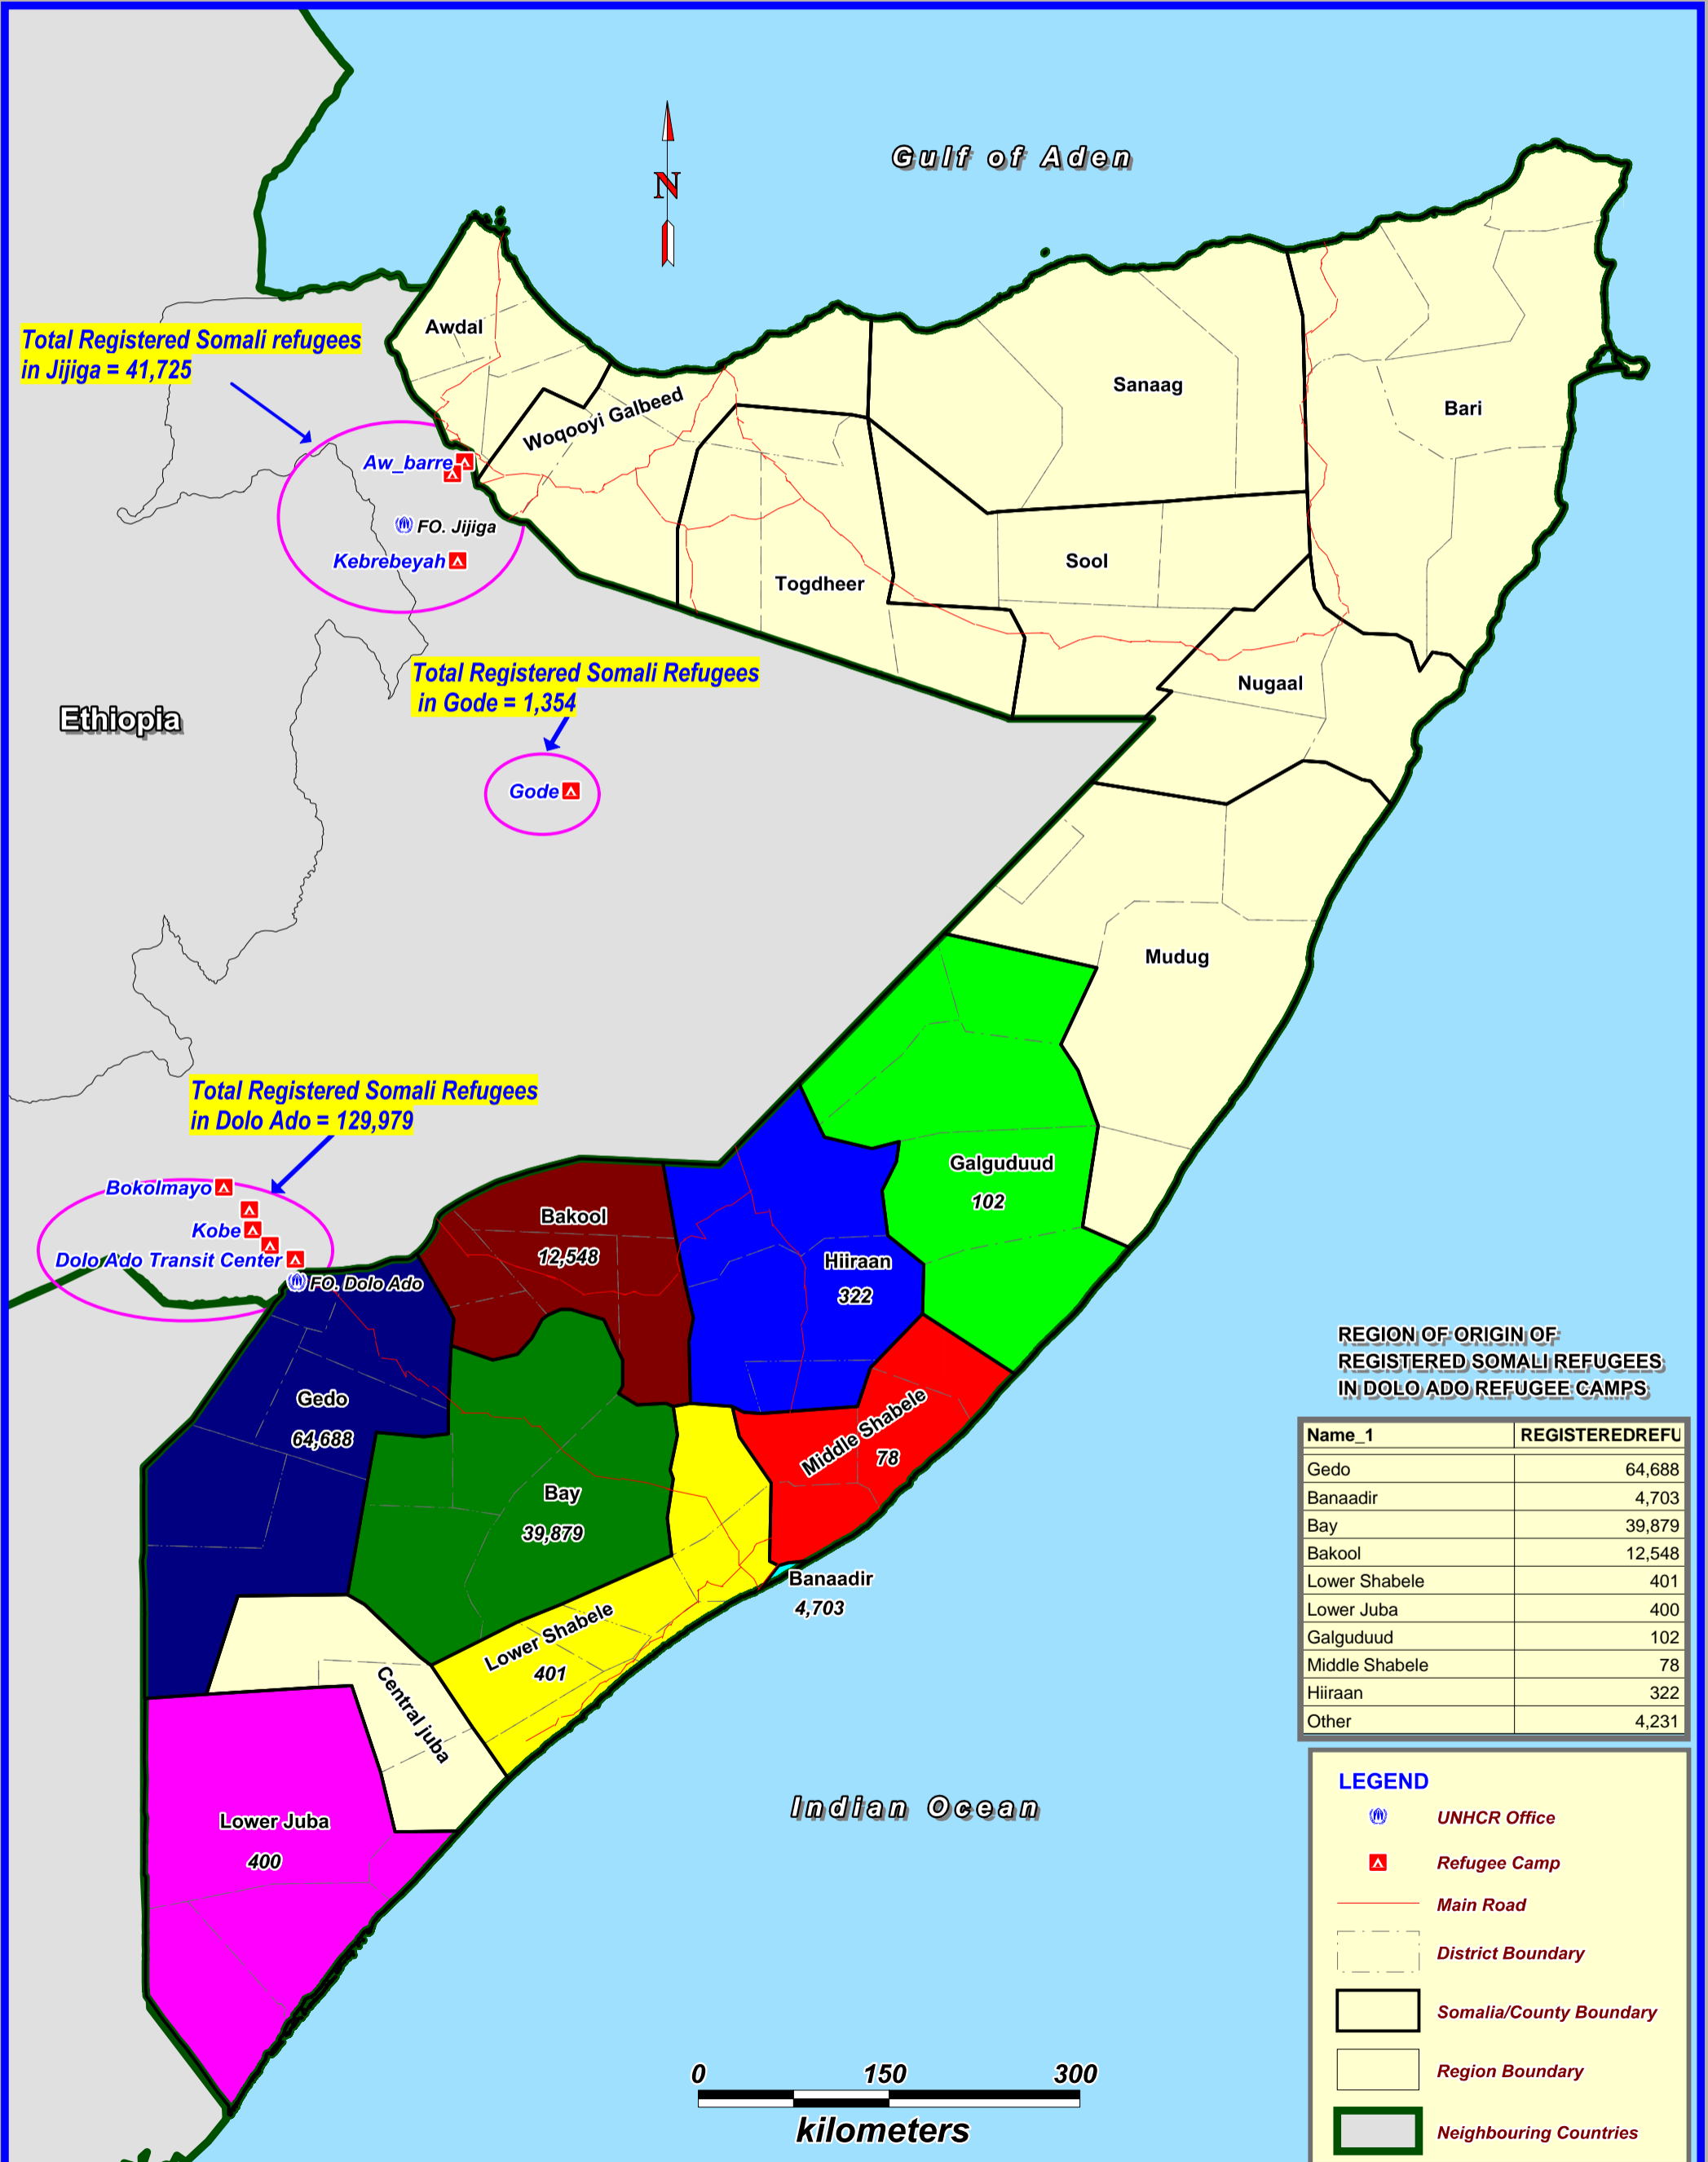

Areas of Origin of Registered Somali Refugees in Somali Region, Ethiopia

Population Statistics as of 12 October 2011

GIS, Addis Ababa
 Programme Section
 UNHCR Representation in Ethiopia

Sources:
 UNHCR, GPS Data, DEPHA
 ProGres Database

The boundaries and names shown and the designations used on this map do not imply official endorsement or acceptance by the United Nations.

Total Registered Somali refugees in Jijiga = 41,725

Total Registered Somali Refugees in Gode = 1,354

Total Registered Somali Refugees in Dolo Ado = 129,979

REGION OF ORIGIN OF REGISTERED SOMALI REFUGEES IN DOLO ADO REFUGEE CAMPS

Name_1	REGISTEREDREFU
Gedo	64,688
Banaadir	4,703
Bay	39,879
Bakool	12,548
Lower Shabele	401
Lower Juba	400
Galguduud	102
Middle Shabele	78
Hiiraan	322
Other	4,231

LEGEND

- UNHCR Office
- Refugee Camp
- Main Road
- District Boundary
- Somalia/County Boundary
- Region Boundary
- Neighbouring Countries

0 150 300
 kilometers