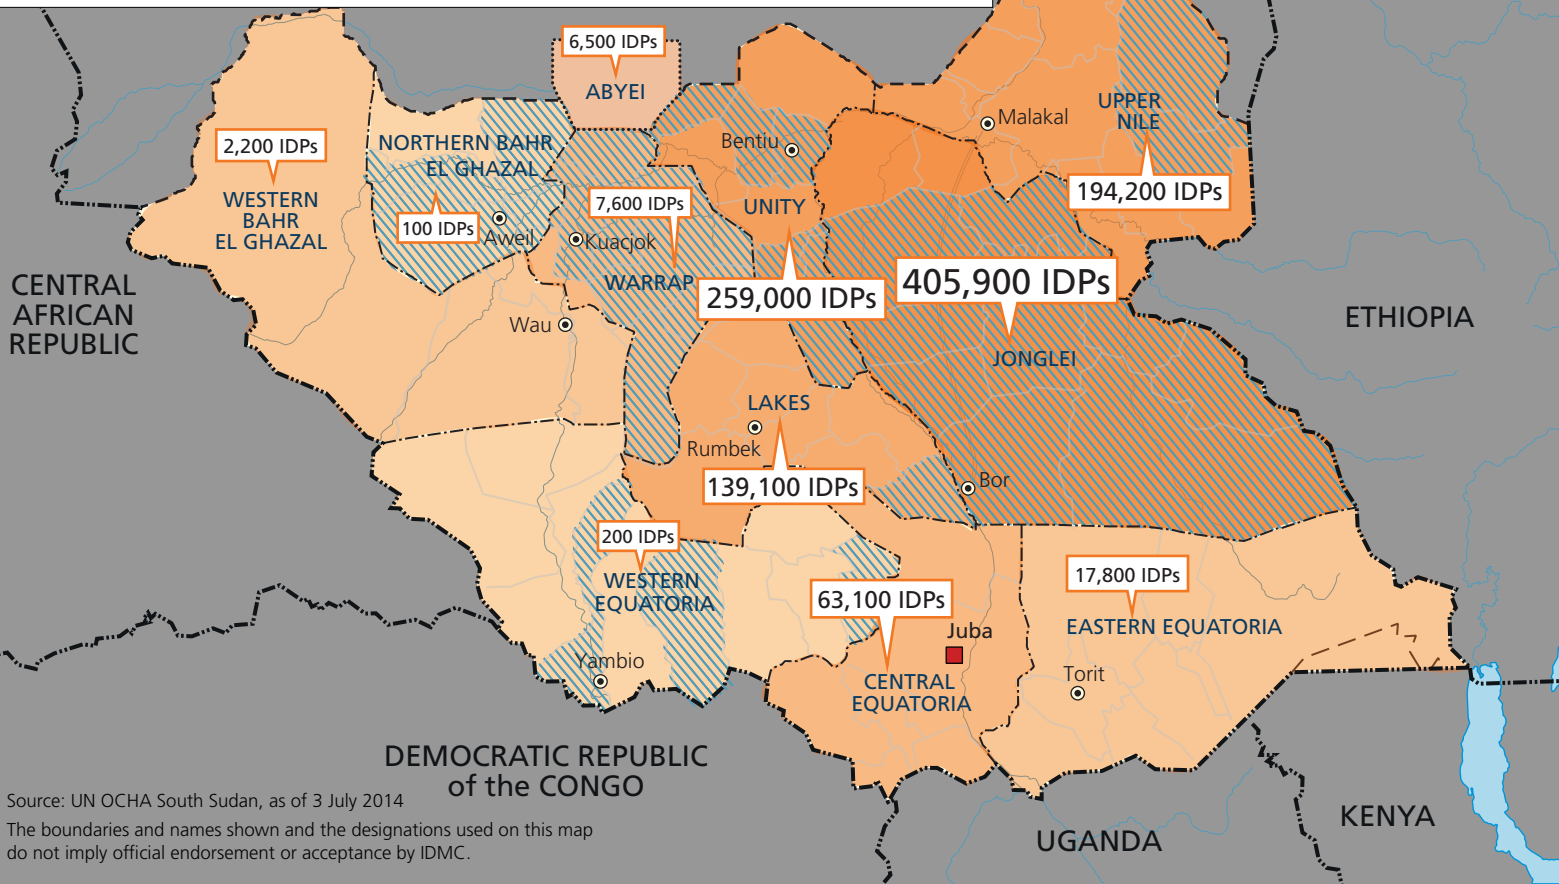

Displacement in South Sudan

9 July 2014

-  National capital
-  International boundary
-  Undetermined boundary
-  State boundary
-  County boundary
-  Disputed area
-  Displacement by conflict (by state)
-  Flooding (by county)

0 100 200 km

IDMC Internal displacement monitoring centre

Source: UN OCHA South Sudan, as of 3 July 2014

The boundaries and names shown and the designations used on this map do not imply official endorsement or acceptance by IDMC.