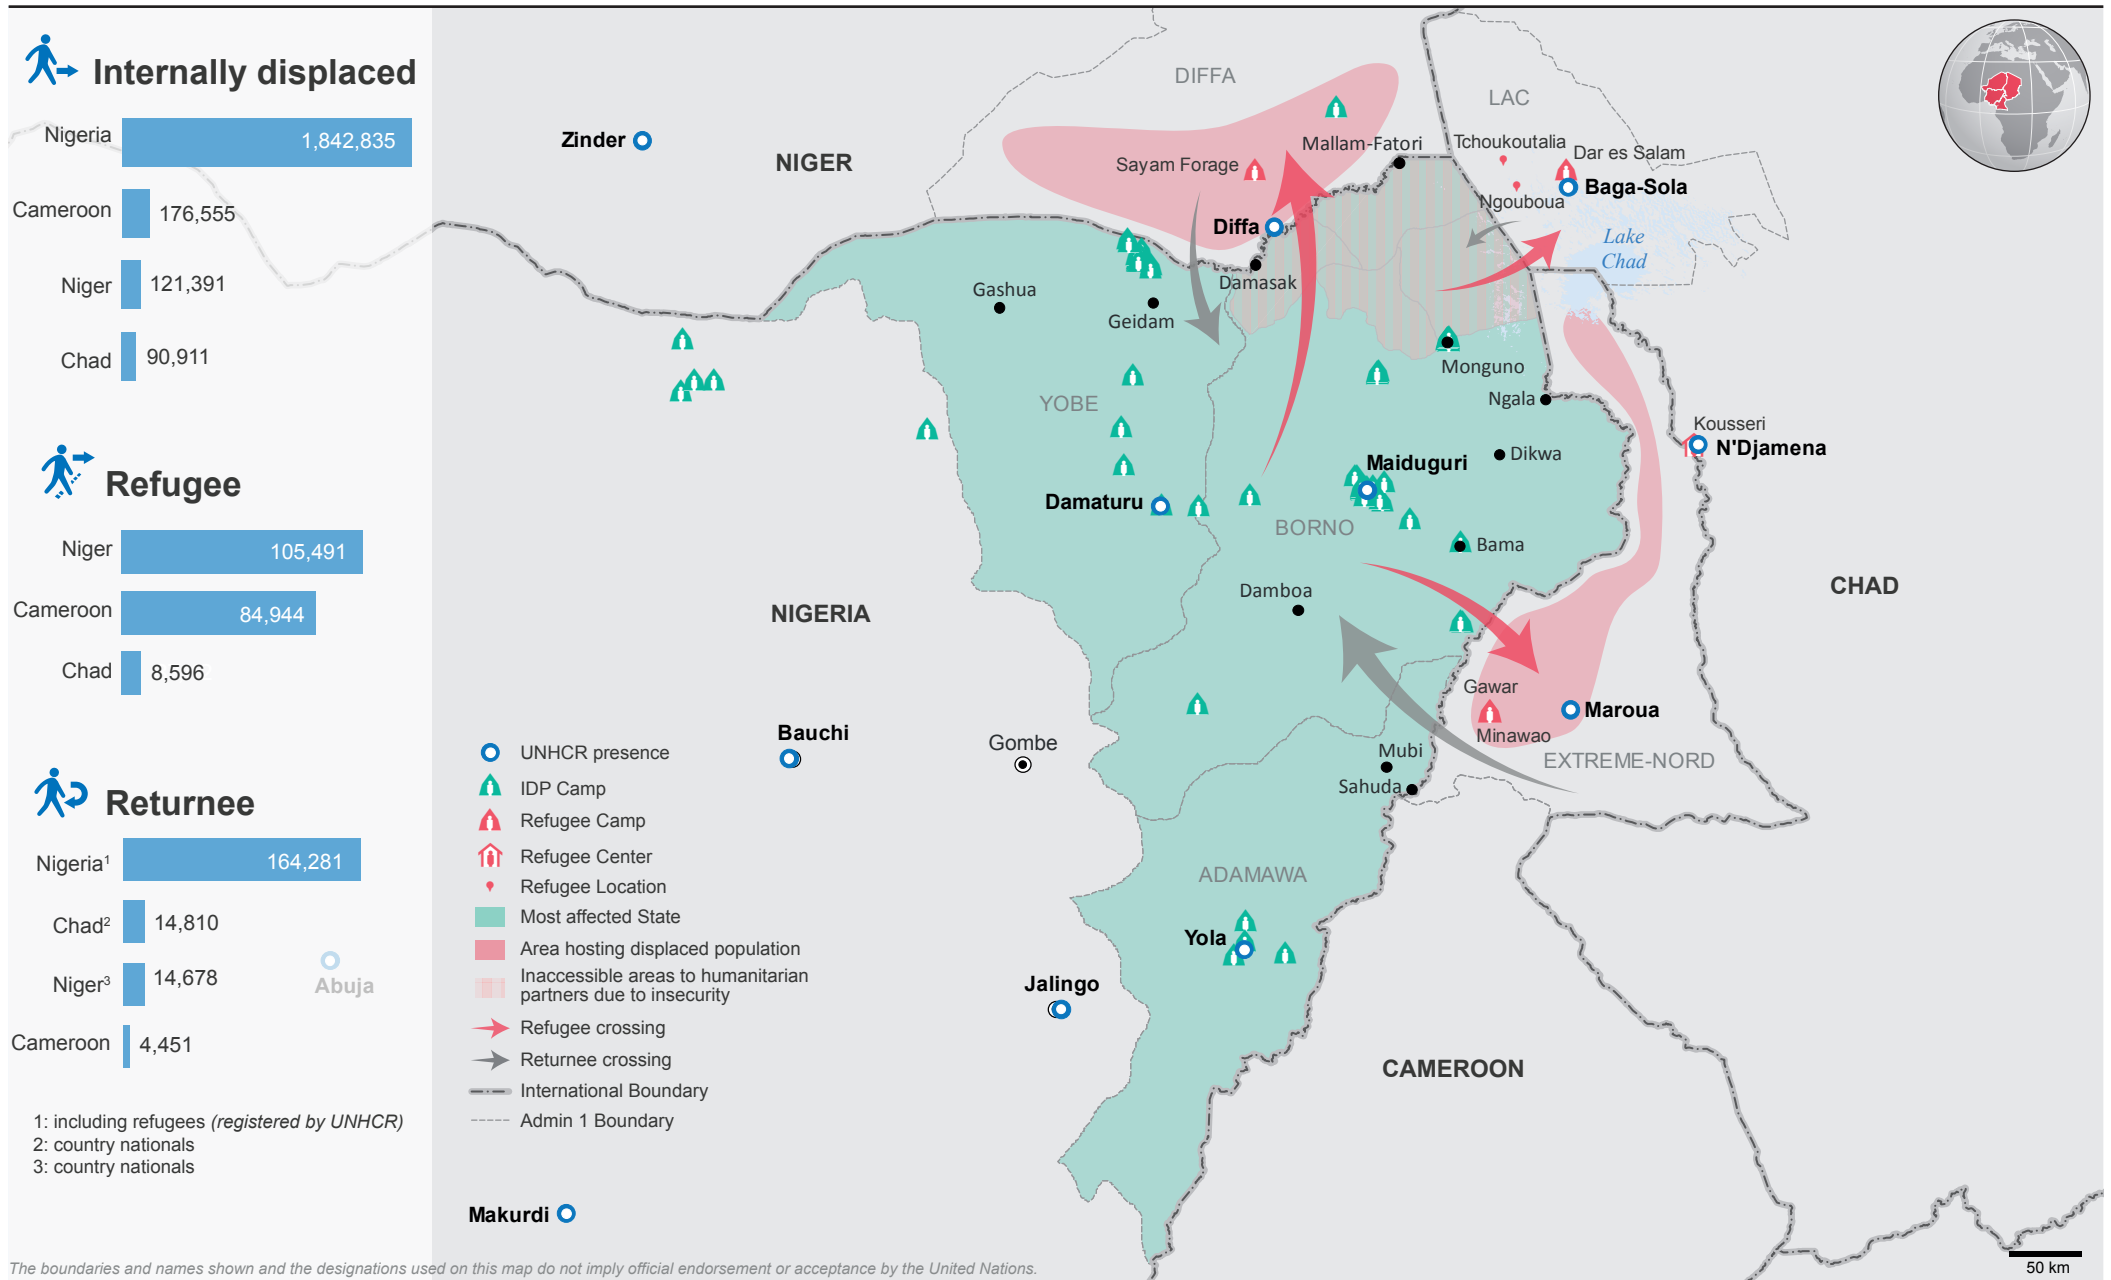

NIGERIA SITUATION

Populations forcibly displaced by the insurgency in the Lake Chad Basin Region

As of 15 February or latest figures available

The boundaries and names shown and the designations used on this map do not imply official endorsement or acceptance by the United Nations.