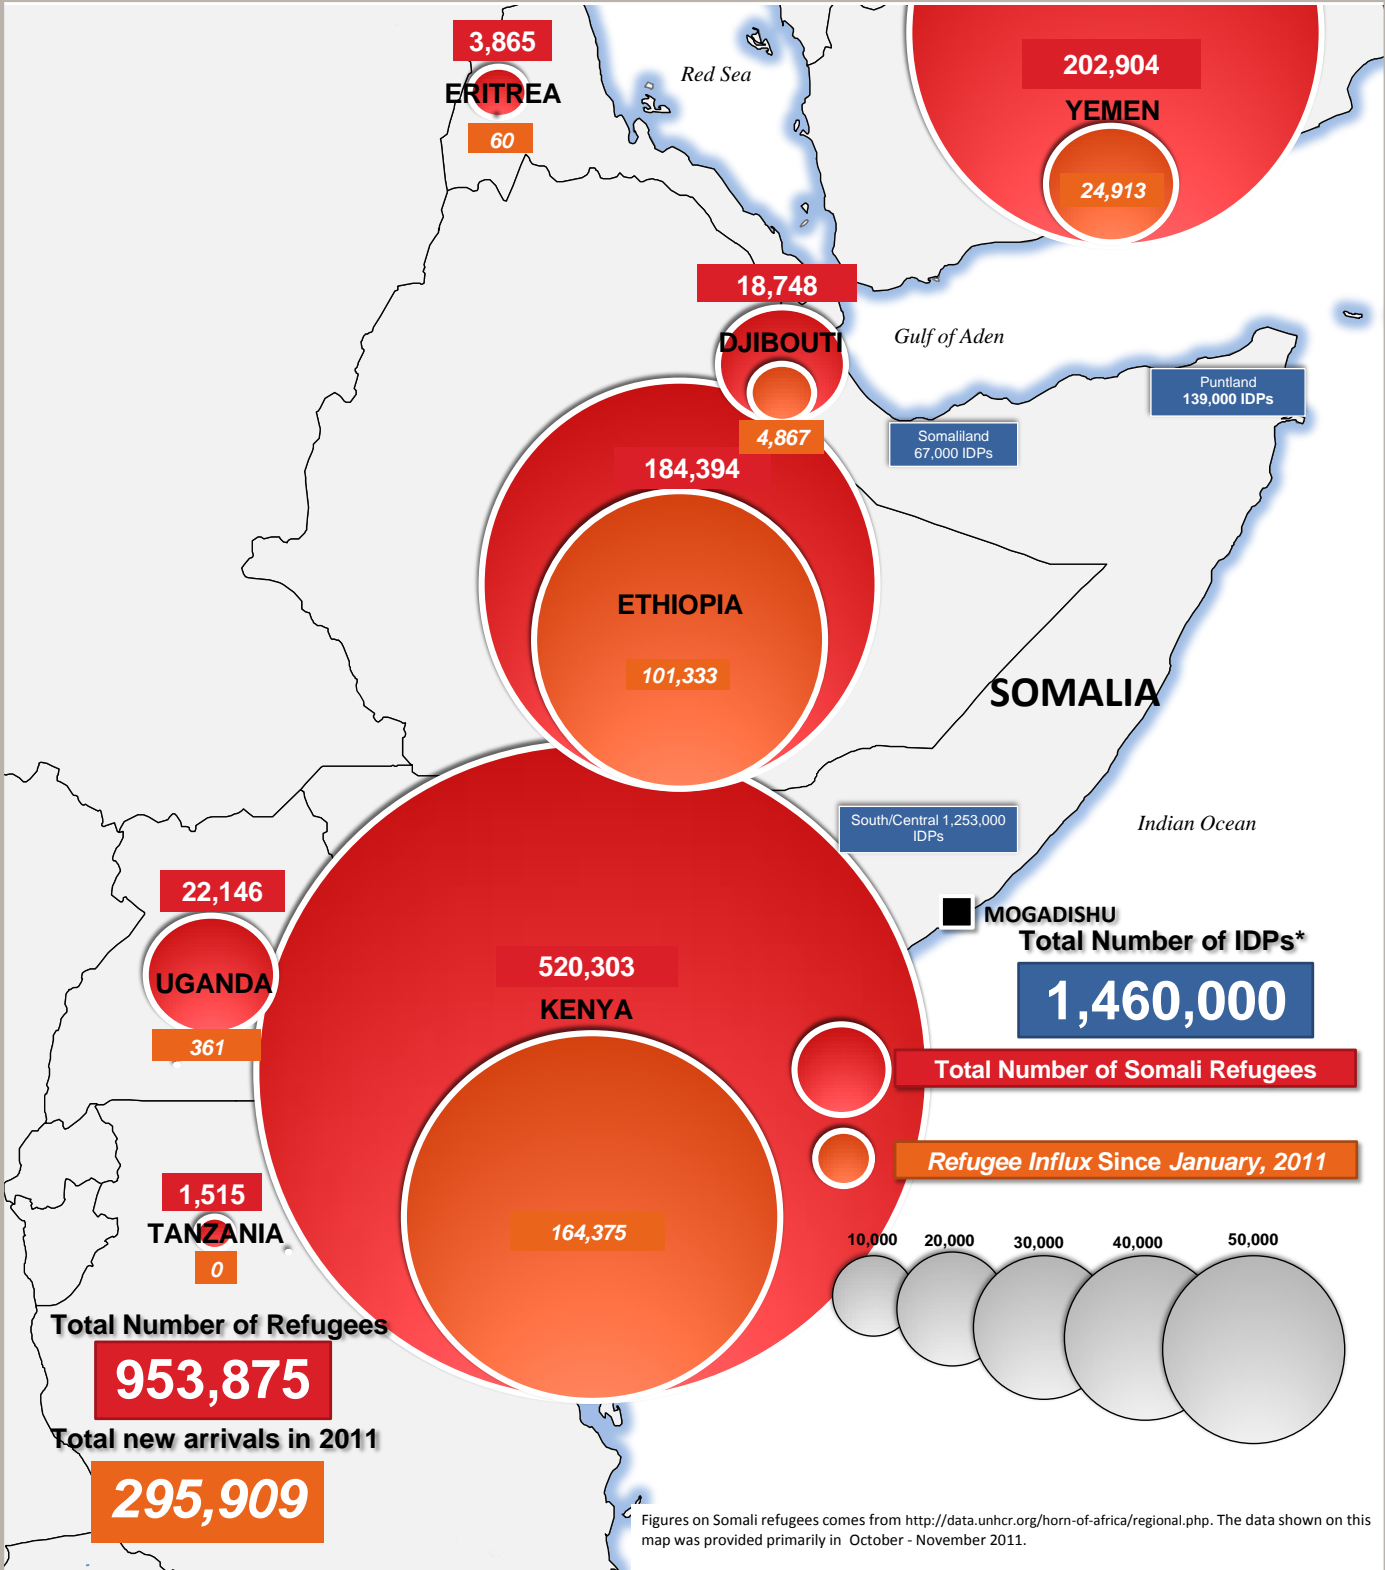

Somali Refugees in the Region

As of 19 December 2011

UNHCR Somalia
Nairobi, Kenya

Figures on Somali refugees comes from <http://data.unhcr.org/horn-of-africa/regional.php>. The data shown on this map was provided primarily in October - November 2011.