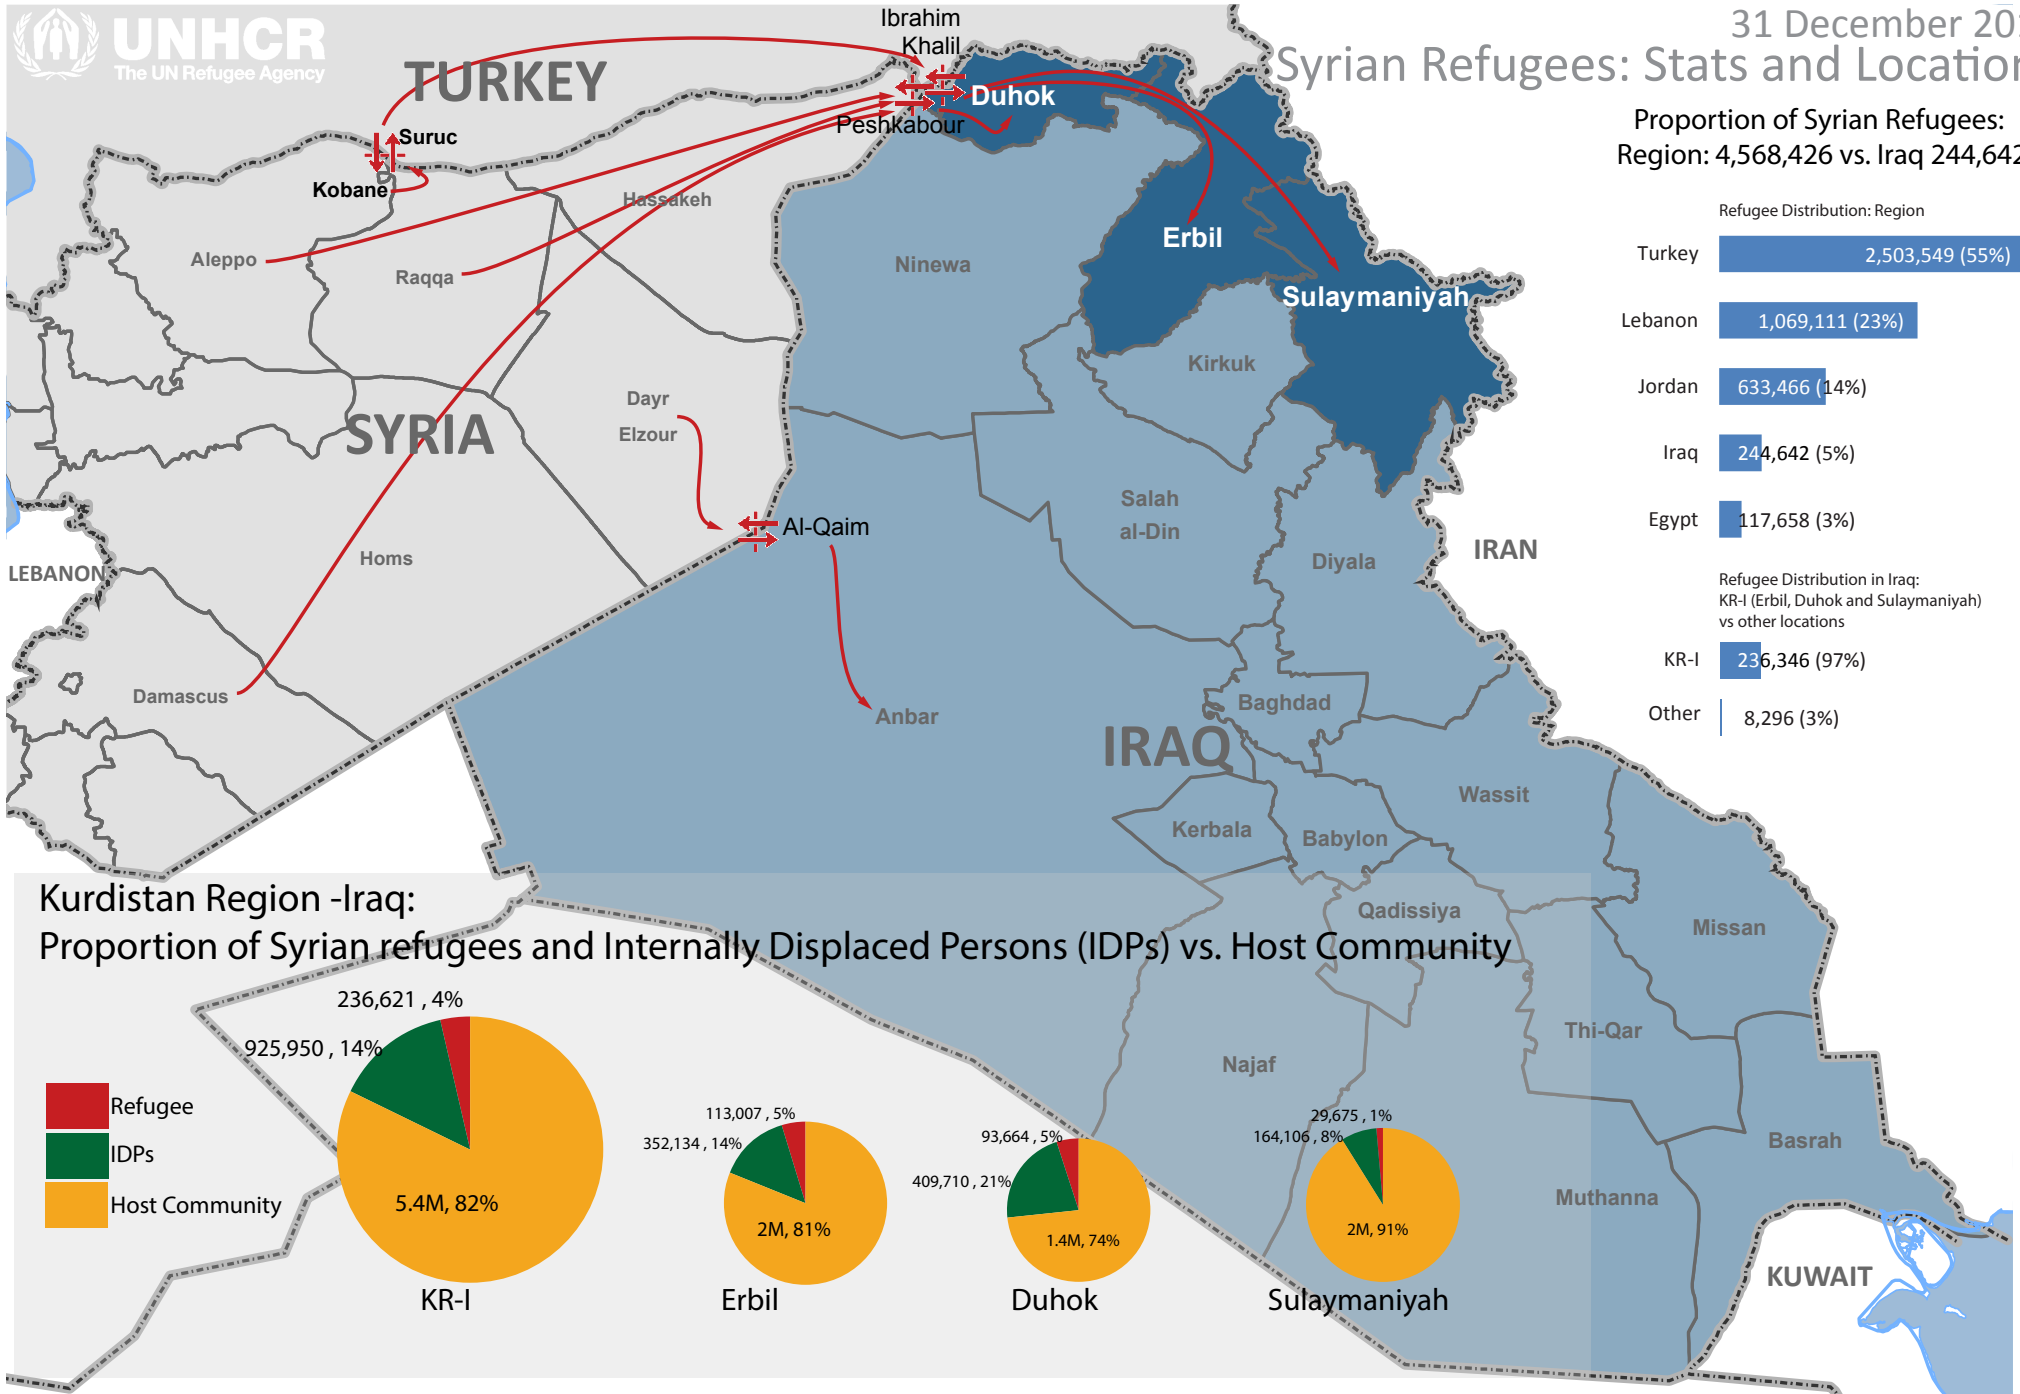

Syrian Refugees: Stats and Locations

Proportion of Syrian Refugees:
Region: 4,568,426 vs. Iraq 244,642

Refugee Distribution: Region

Refugee Distribution in Iraq:
KR-I (Erbil, Duhok and Sulaymaniyah)
vs other locations

Kurdistan Region -Iraq: Proportion of Syrian refugees and Internally Displaced Persons (IDPs) vs. Host Community