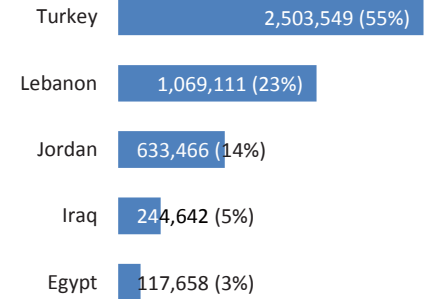

Syrian Refugees: Stats and Locations

Proportion of Syrian Refugees:
Region: 4,568,426 vs. Iraq 244,642

Refugee Distribution: Region

Refugee Distribution in Iraq:
KR-I (Erbil, Duhok and Sulaymaniyah)
vs other locations

Kurdistan Region -Iraq: Proportion of Syrian refugees and Internally Displaced Persons (IDPs) vs. Host Community