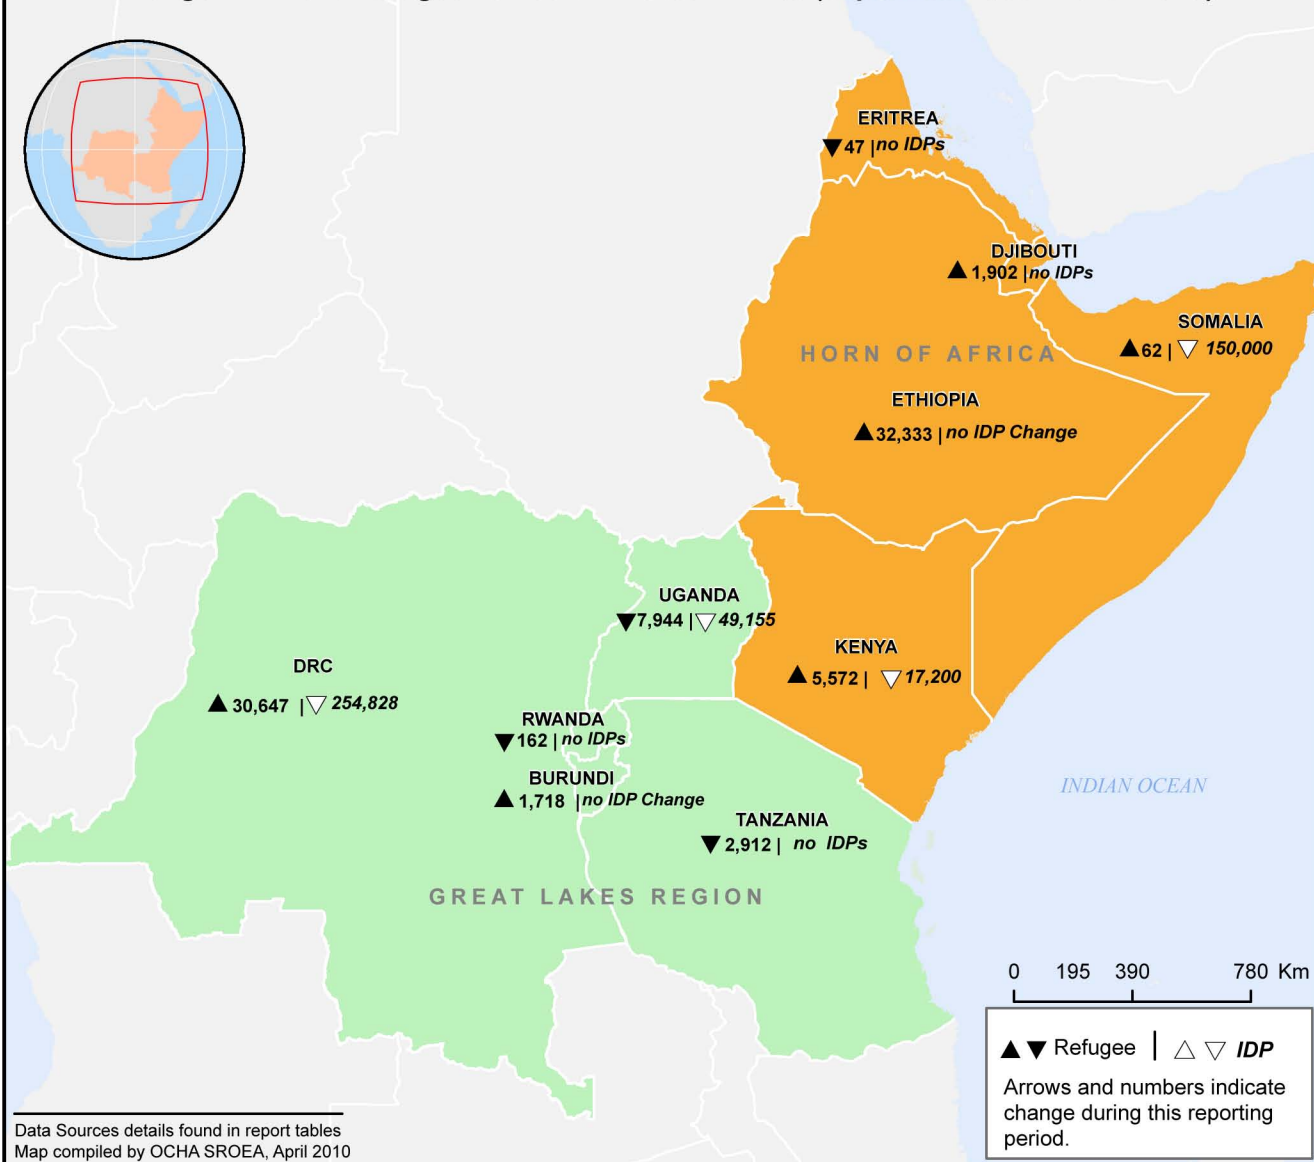

# Change in IDP and Refugee Numbers in Eastern Africa (September 2009 - March 2010)

0 195 390 780 Km

▲ ▼ Refugee | △ ▽ IDP  
 Arrows and numbers indicate change during this reporting period.

Data Sources details found in report tables  
 Map compiled by OCHA SROEA, April 2010