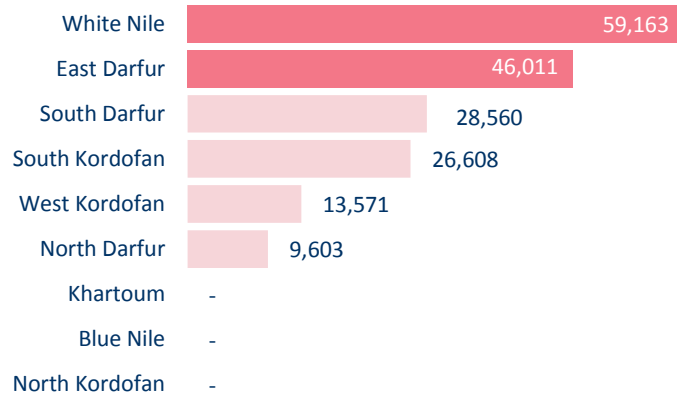

Total number of refugees **461,250**
arrived since December 2013

Total arrivals in 2017 **183,516**

Total arrivals in Sep 2017 **1,416**

In addition, Sudan also hosts an estimated 350,000 South Sudanese refugees who were residing in Sudan before secession of South Sudan. GoS estimates the number of South Sudanese refugees in Sudan to be 1.2M.

AGE & GENDER

2017 ARRIVALS BY STATE

POPULATION BY STATE

POPULATION DISTRIBUTION

REGISTRATION PROGRESS

SEPTEMBER 2017 ARRIVAL BY STATE

PRIMARY SCHOOL AGED CHILDREN (6-13)

SECONDARY SCHOOL AGED CHILDREN (14-17)

REPRODUCTIVE AGED FEMALE (13-49)

MONTHLY ARRIVAL TRENDS (2014 - 2017)