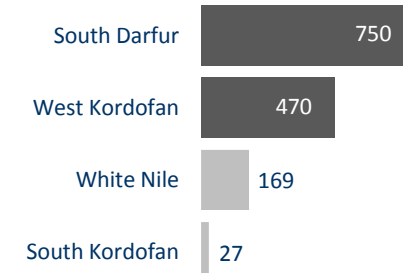

Total number of refugees **461,250**
arrived since December 2013

Total arrivals in 2017 **183,516**

Total arrivals in Sep 2017 **1,416**

In addition, Sudan also hosts an estimated 350,000 South Sudanese refugees who were residing in Sudan before secession of South Sudan. GoS estimates the number of South Sudanese refugees in Sudan to be 1.2M.

AGE & GENDER

2017 ARRIVALS BY STATE

POPULATION BY STATE

POPULATION DISTRIBUTION

REGISTRATION PROGRESS

SEPTEMBER 2017 ARRIVAL BY STATE

PRIMARY SCHOOL AGED CHILDREN (6-13)

SECONDARY SCHOOL AGED CHILDREN (14-17)

REPRODUCTIVE AGED FEMALE (13-49)

MONTHLY ARRIVAL TRENDS (2014 - 2017)