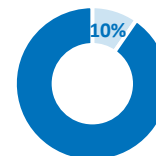

Total number of refugees **461,250**
arrived since December 2013

Total arrivals in 2017 **183,516**

Total arrivals in Sep 2017 **1,416**

In addition, Sudan also hosts an estimated 350,000 South Sudanese refugees who were residing in Sudan before secession of South Sudan. GoS estimates the number of South Sudanese refugees in Sudan to be 1.2M.

AGE & GENDER

2017 ARRIVALS BY STATE

POPULATION BY STATE

POPULATION DISTRIBUTION

REGISTRATION PROGRESS

SEPTEMBER 2017 ARRIVAL BY STATE

PRIMARY SCHOOL AGED CHILDREN (6-13)

SECONDARY SCHOOL AGED CHILDREN (14-17)