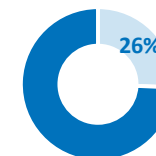

REPRODUCTIVE AGED FEMALE (13-49)