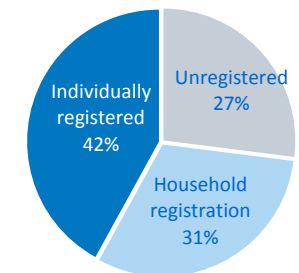

Total number of refugees **461,250**
arrived since December 2013

Total arrivals in 2017 **183,516**

Total arrivals in Sep 2017 **1,416**

In addition, Sudan also hosts an estimated 350,000 South Sudanese refugees who were residing in Sudan before secession of South Sudan. GoS estimates the number of South Sudanese refugees in Sudan to be 1.2M.

AGE & GENDER

2017 ARRIVALS BY STATE

POPULATION BY STATE

POPULATION DISTRIBUTION

REGISTRATION PROGRESS

SEPTEMBER 2017 ARRIVAL BY STATE

PRIMARY SCHOOL AGED CHILDREN (6-13)

SECONDARY SCHOOL AGED CHILDREN (14-17)

REPRODUCTIVE AGED FEMALE (13-49)

MONTHLY ARRIVAL TRENDS (2014 - 2017)