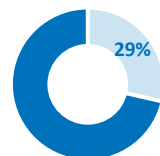

Total number of refugees **461,250**
arrived since December 2013

Total arrivals in 2017 **183,516**

Total arrivals in Sep 2017 **1,416**

In addition, Sudan also hosts an estimated 350,000 South Sudanese refugees who were residing in Sudan before secession of South Sudan. GoS estimates the number of South Sudanese refugees in Sudan to be 1.2M.

AGE & GENDER

2017 ARRIVALS BY STATE

POPULATION BY STATE

POPULATION DISTRIBUTION

REGISTRATION PROGRESS

SEPTEMBER 2017 ARRIVAL BY STATE

PRIMARY SCHOOL AGED CHILDREN (6-13)

SECONDARY SCHOOL AGED CHILDREN (14-17)