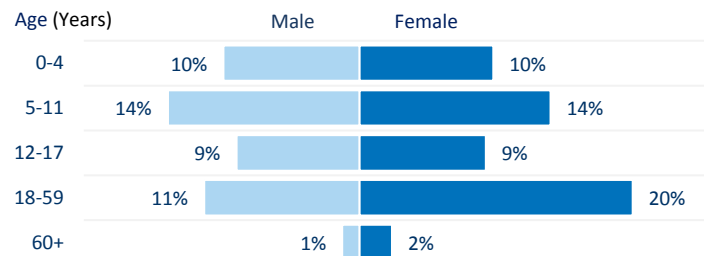

Total number of refugees **461,250**
arrived since December 2013

Total arrivals in 2017 **183,516**

Total arrivals in Sep 2017 **1,416**

In addition, Sudan also hosts an estimated 350,000 South Sudanese refugees who were residing in Sudan before secession of South Sudan. GoS estimates the number of South Sudanese refugees in Sudan to be 1.2M.

AGE & GENDER

2017 ARRIVALS BY STATE

POPULATION BY STATE

POPULATION DISTRIBUTION

REGISTRATION PROGRESS

SEPTEMBER 2017 ARRIVAL BY STATE

PRIMARY SCHOOL AGED CHILDREN (6-13)

SECONDARY SCHOOL AGED CHILDREN (14-17)

REPRODUCTIVE AGED FEMALE (13-49)

MONTHLY ARRIVAL TRENDS (2014 - 2017)