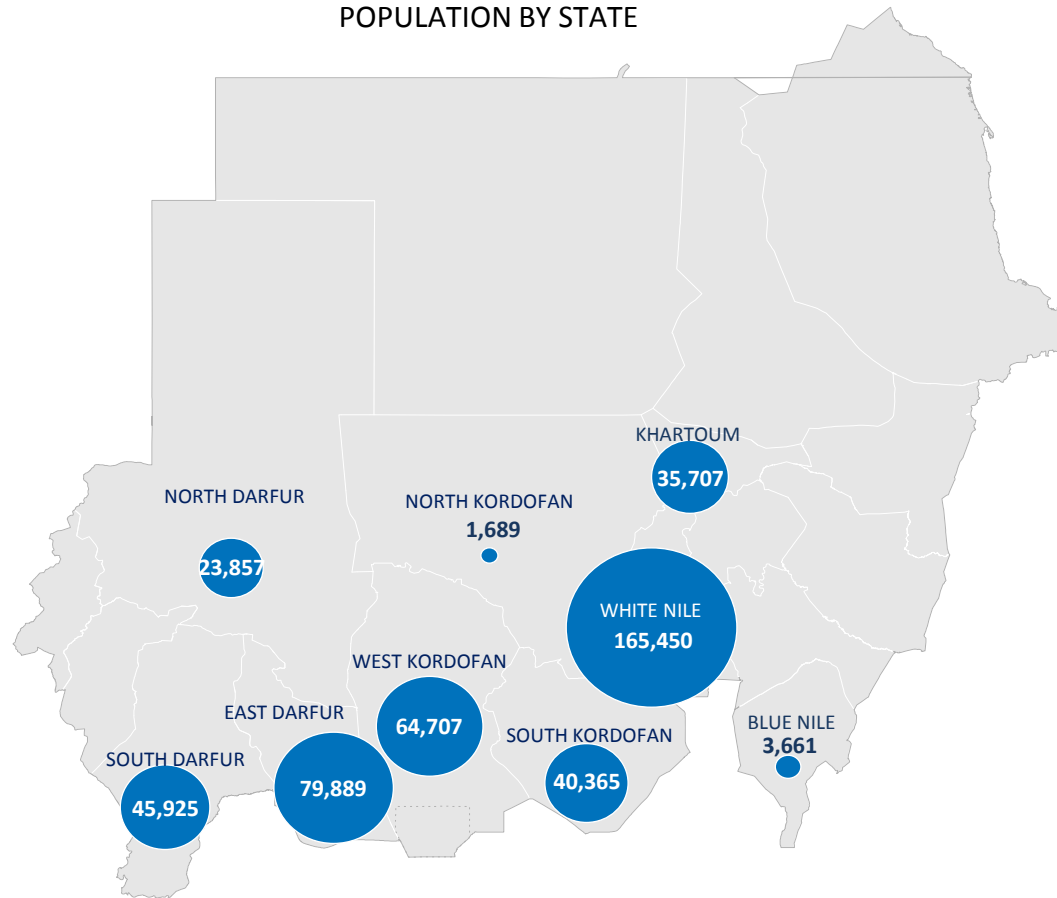

Total number of refugees **461,250**
arrived since December 2013

Total arrivals in 2017 **183,516**

Total arrivals in Sep 2017 **1,416**

In addition, Sudan also hosts an estimated 350,000 South Sudanese refugees who were residing in Sudan before secession of South Sudan. GoS estimates the number of South Sudanese refugees in Sudan to be 1.2M.

AGE & GENDER

2017 ARRIVALS BY STATE

POPULATION BY STATE

POPULATION DISTRIBUTION

REGISTRATION PROGRESS

SEPTEMBER 2017 ARRIVAL BY STATE

PRIMARY SCHOOL AGED CHILDREN (6-13)

SECONDARY SCHOOL AGED CHILDREN (14-17)

REPRODUCTIVE AGED FEMALE (13-49)

MONTHLY ARRIVAL TRENDS (2014 - 2017)