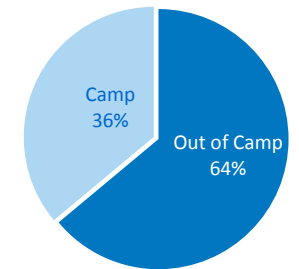

Total number of refugees **461,250**
arrived since December 2013

Total arrivals in 2017 **183,516**

Total arrivals in Sep 2017 **1,416**

In addition, Sudan also hosts an estimated 350,000 South Sudanese refugees who were residing in Sudan before secession of South Sudan. GoS estimates the number of South Sudanese refugees in Sudan to be 1.2M.

AGE & GENDER

2017 ARRIVALS BY STATE

POPULATION BY STATE

POPULATION DISTRIBUTION

REGISTRATION PROGRESS

SEPTEMBER 2017 ARRIVAL BY STATE

PRIMARY SCHOOL AGED CHILDREN (6-13)

SECONDARY SCHOOL AGED CHILDREN (14-17)

REPRODUCTIVE AGED FEMALE (13-49)

MONTHLY ARRIVAL TRENDS (2014 - 2017)